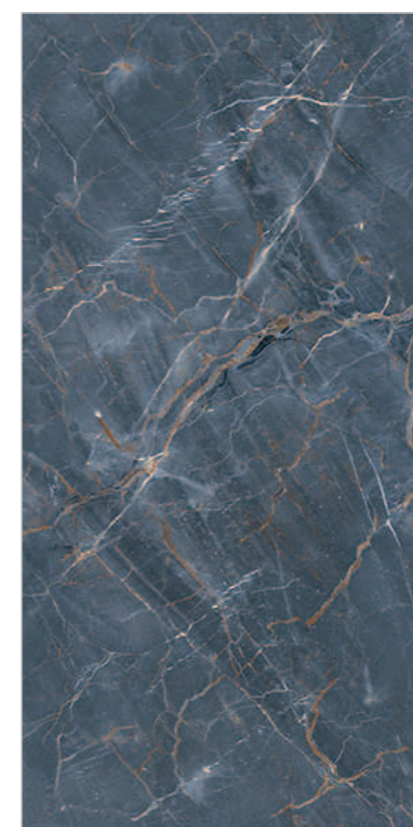

INFORMATION

DIMENSION :
600X1200MM
60X120CM

SURFACE :
GLOSSY SURFACE