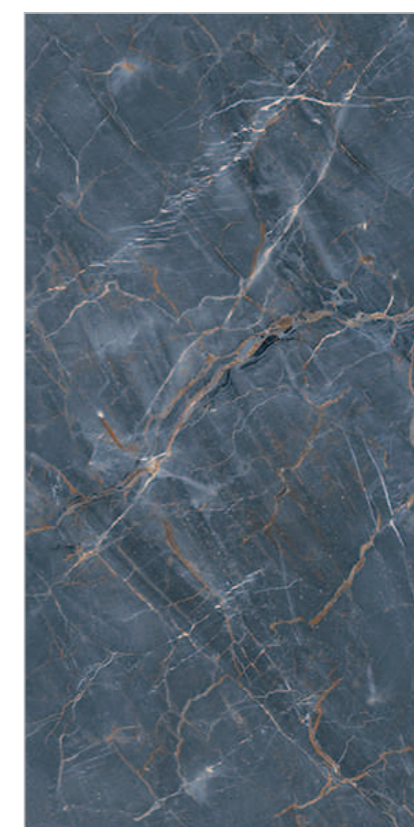

INFORMATION

DIMENSION :
600X1200MM
60X120CM

SURFACE :
GLOSSY SURFACE