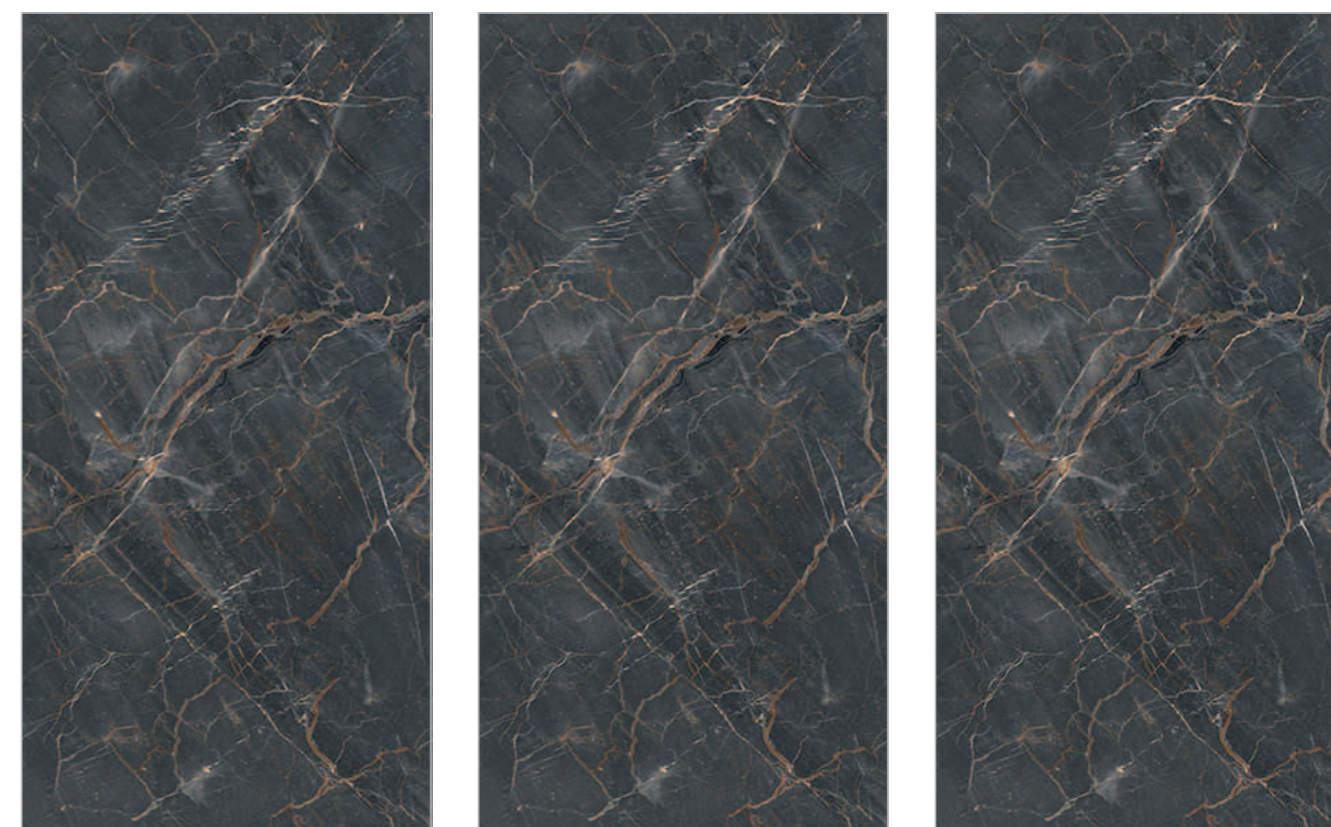

INFORMATION

DIMENSION :
600X1200MM
60X120CM

SURFACE :
GLOSSY SURFACE