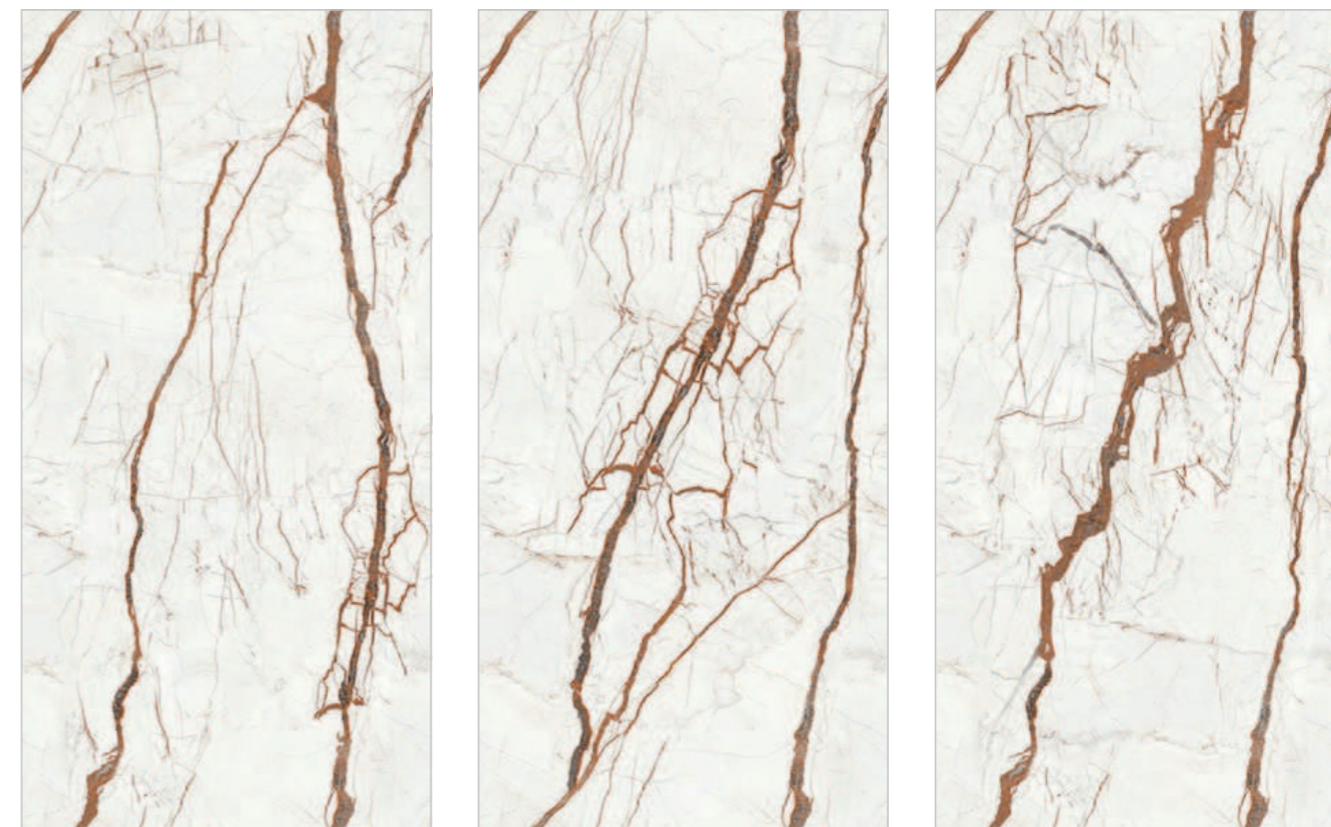

PREVIEW || ENDLESS 105 IVORY CR

INFORMATION

DIMENSION :
600X1200MM
60X120CM

SURFACE :
GLOSSY SURFACE

ENDLESS 105 IVORY CR

ENDLESS 105 WHITE CR

Random : 04

PREVIEW || ENDLESS 105 WHITE CR