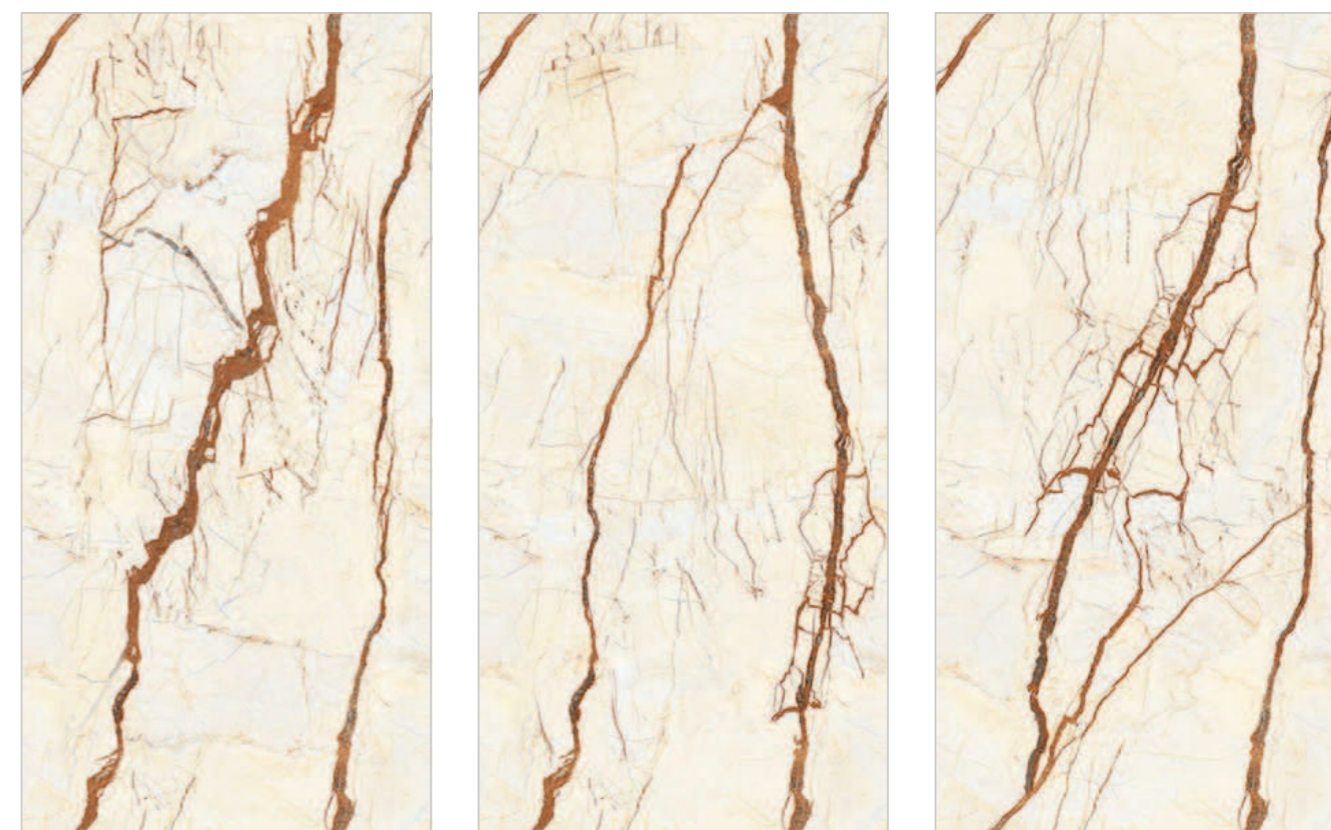

PREVIEW || ENDLESS 105 IVORY CR

INFORMATION

DIMENSION :
600X1200MM
60X120CM

SURFACE :
GLOSSY SURFACE

ENDLESS 105 IVORY CR

ENDLESS 105 WHITE CR

Random : 04

PREVIEW || ENDLESS 105 WHITE CR