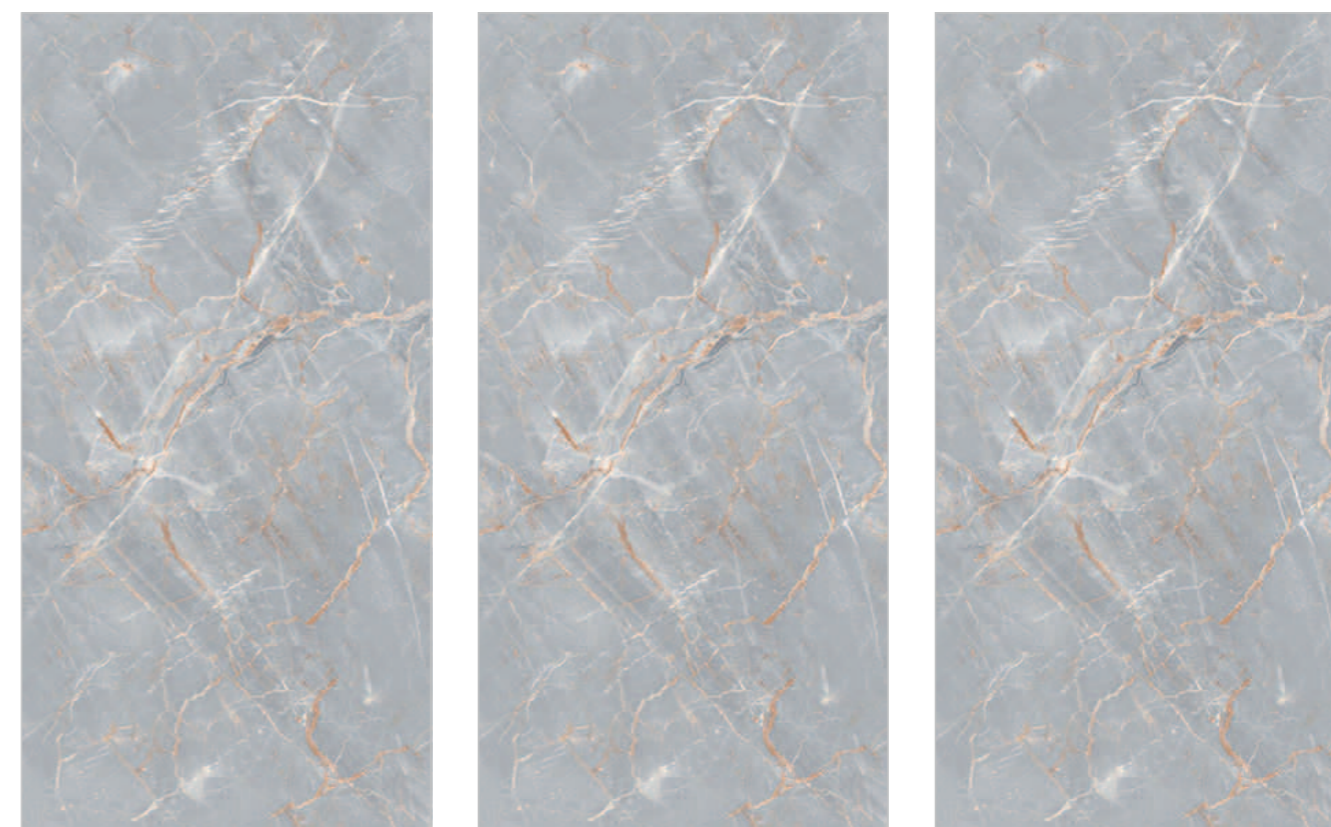

INFORMATION

DIMENSION :
600X1200MM
60X120CM

SURFACE :
GLOSSY SURFACE