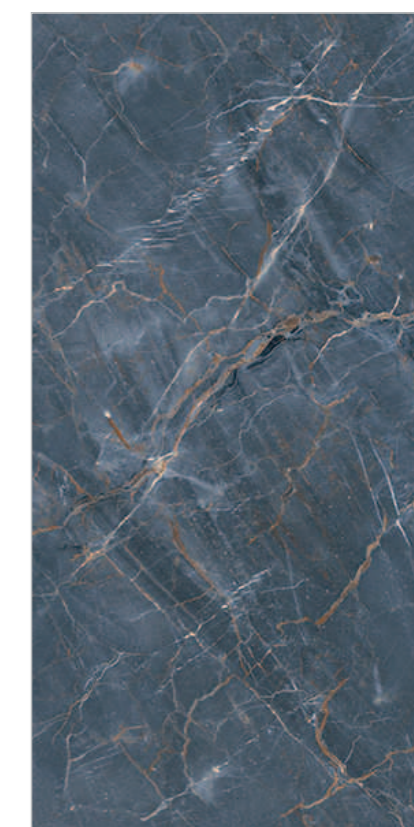

INFORMATION

DIMENSION :
600X1200MM
60X120CM

SURFACE :
GLOSSY SURFACE