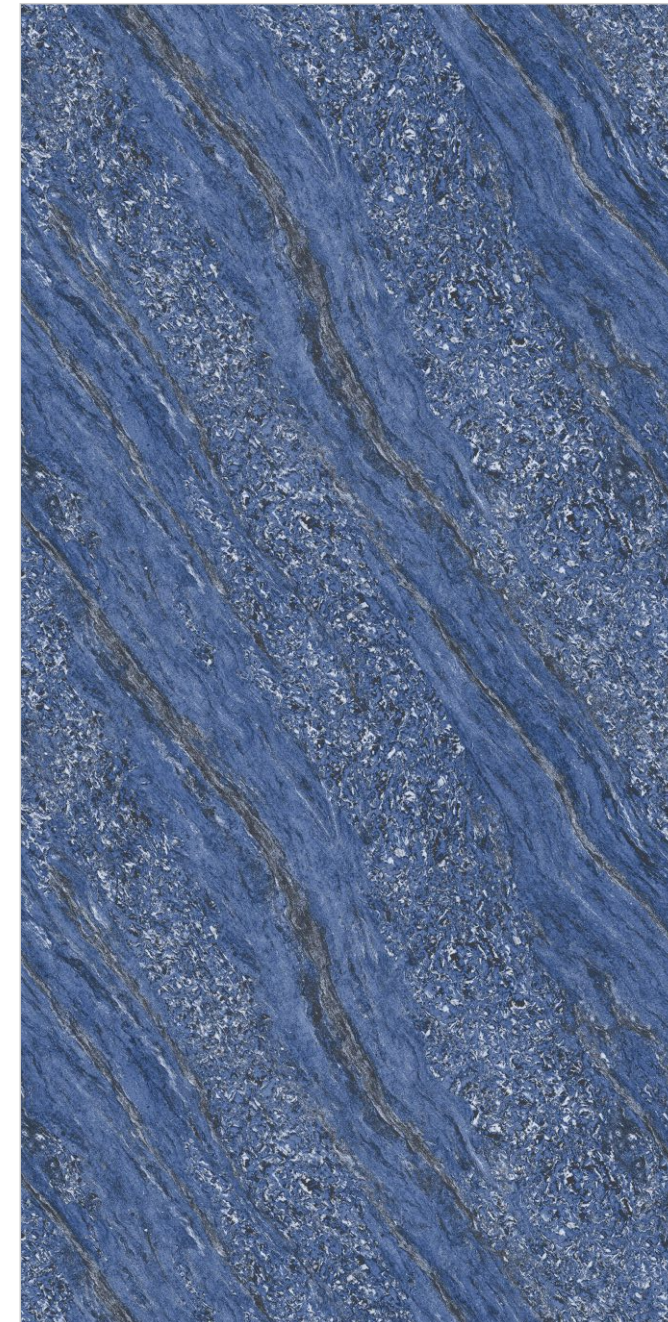

AMAZONE BLUE

Random : 01

INFORMATION

DIMENSION :
600X1200MM
60X120CM

SURFACE : DOUBLE CHARGE