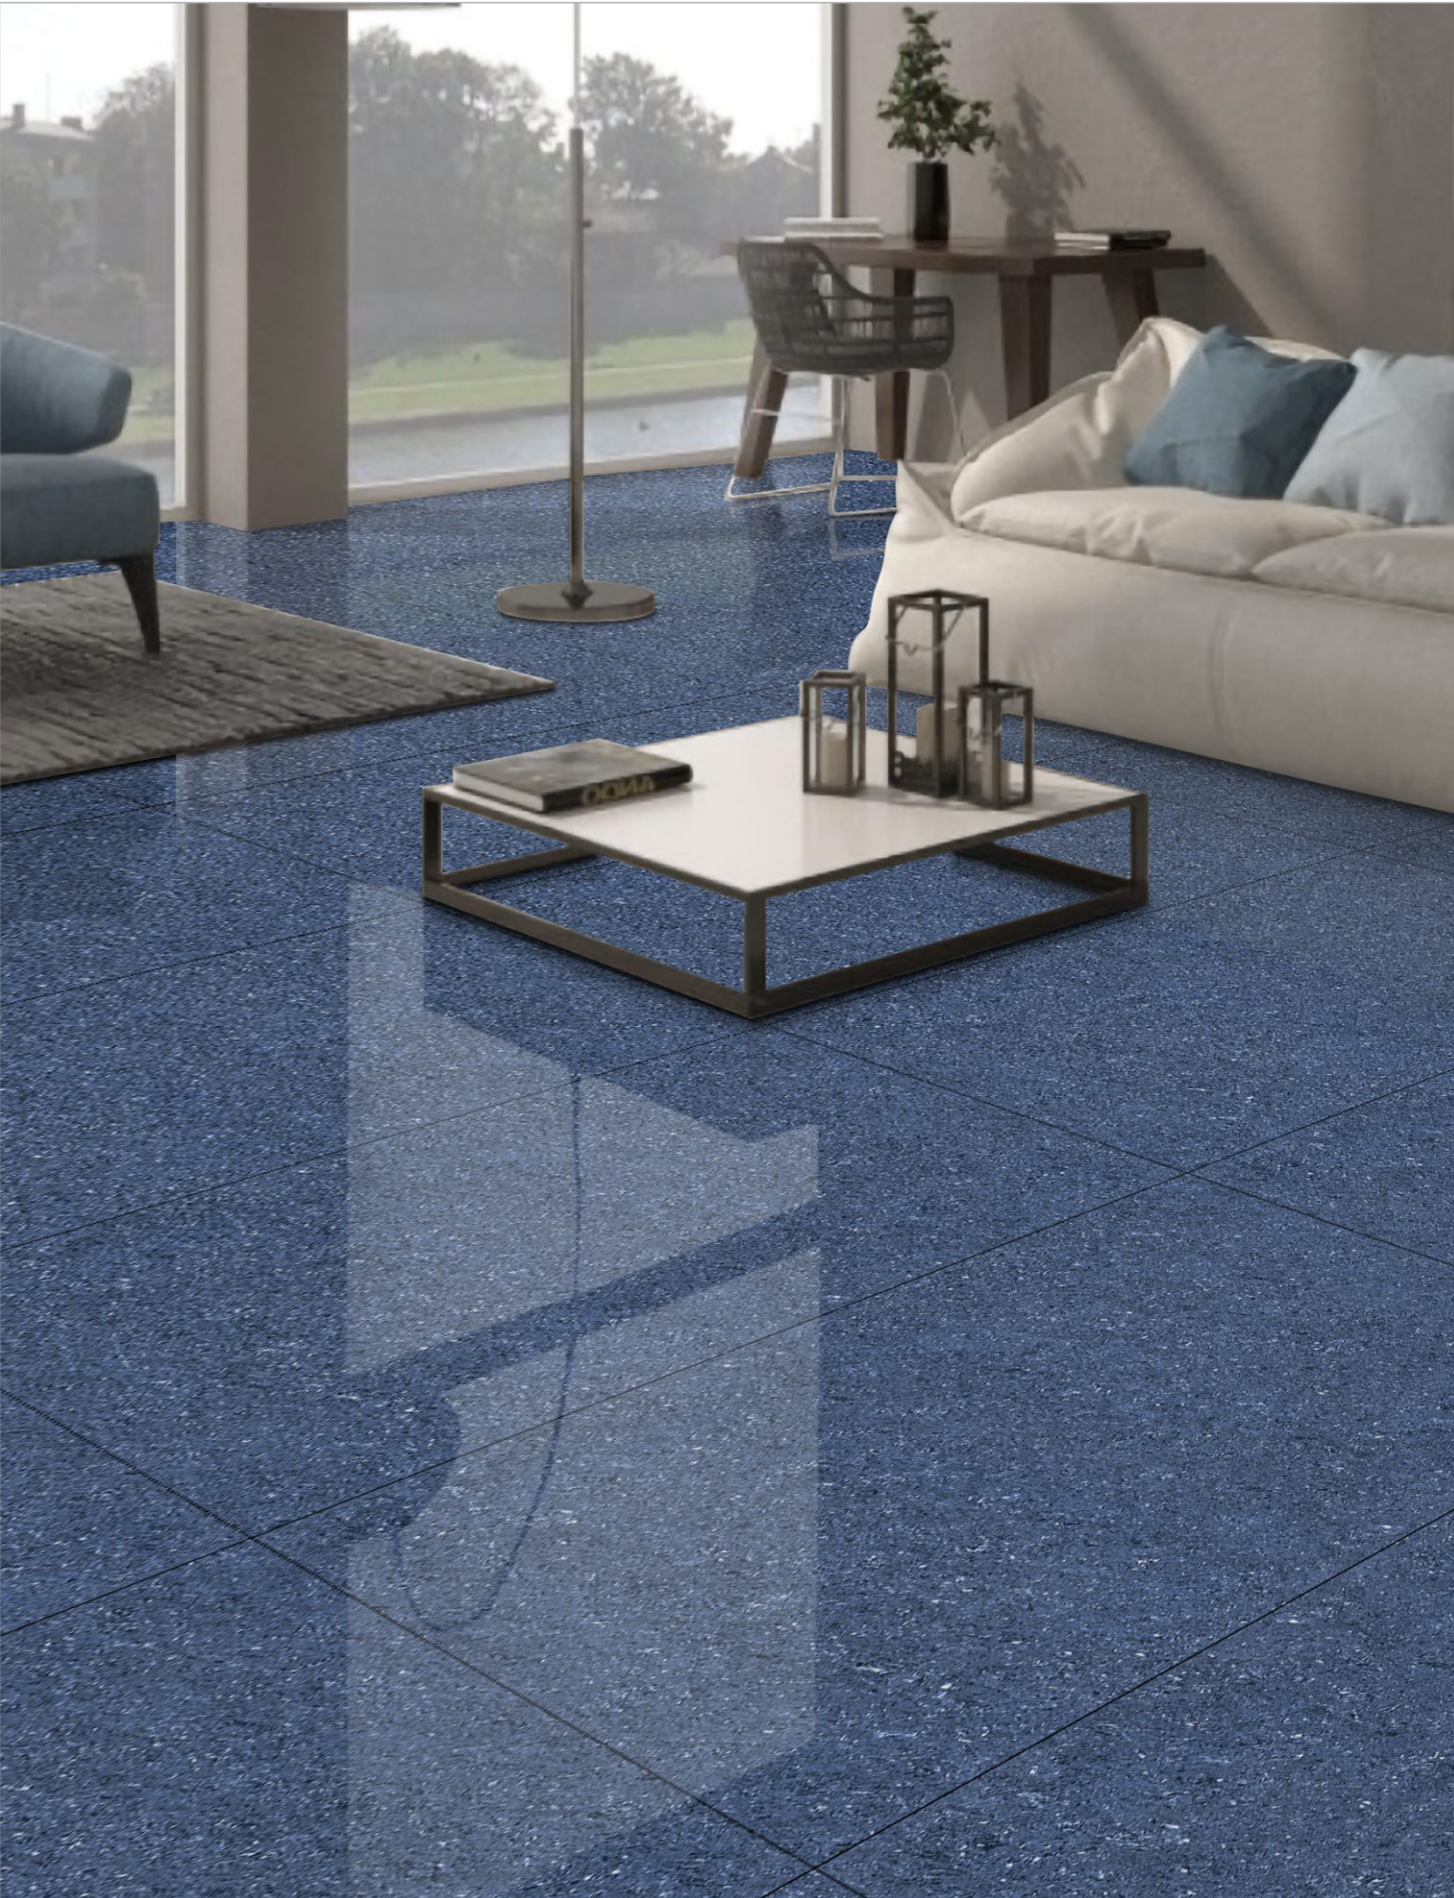

DOUBLE CHARGE 20
COLLECTION **24**

CRYSTAL ROYAL BLUE

Random : 01

INFORMATION

DIMENSION :
600X1200MM
60X120CM

SURFACE : DOUBLE CHARGE