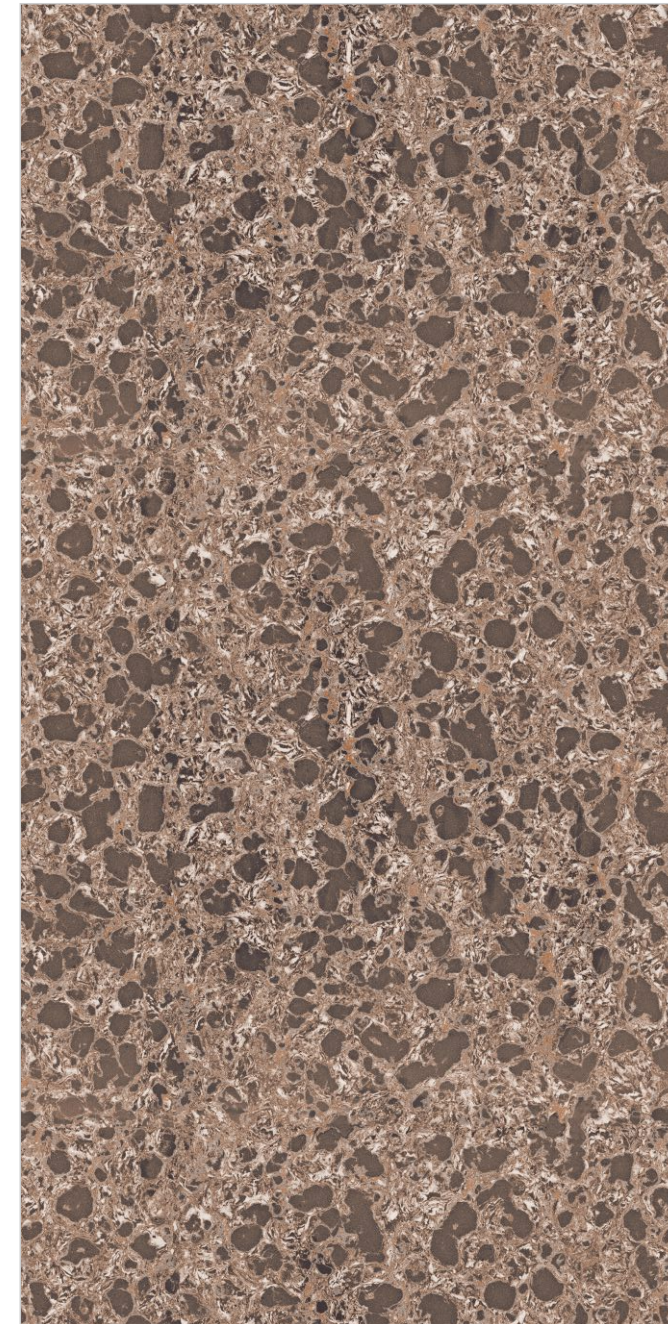

PULATI BROWN

Random : 01

INFORMATION

DIMENSION :
600X1200MM
60X120CM

SURFACE : DOUBLE CHARGE

PULATI BROWN

PULATI DENIM

Random : 01