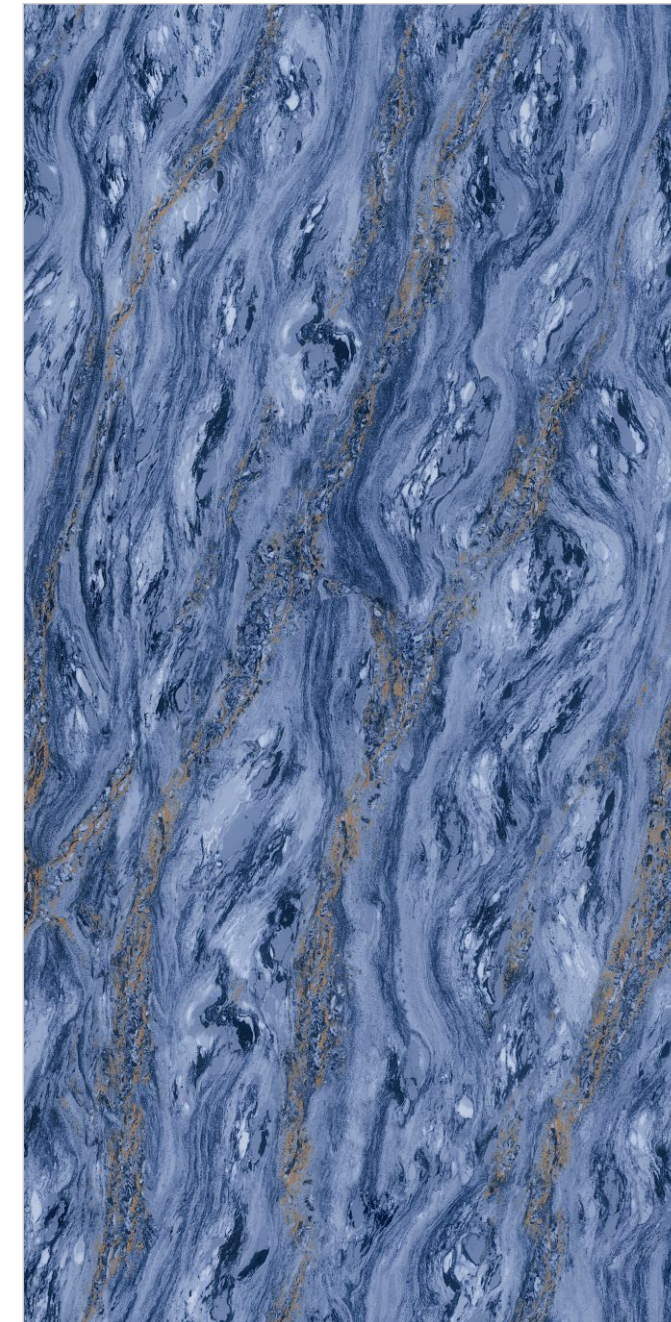

INFORMATION

DIMENSION :
600X1200MM
60X120CM

SURFACE : DOUBLE CHARGE

DRAGON BLUE

DRAGON ELITE

Random : 01

INFORMATION

DIMENSION :
600X1200MM
60X120CM