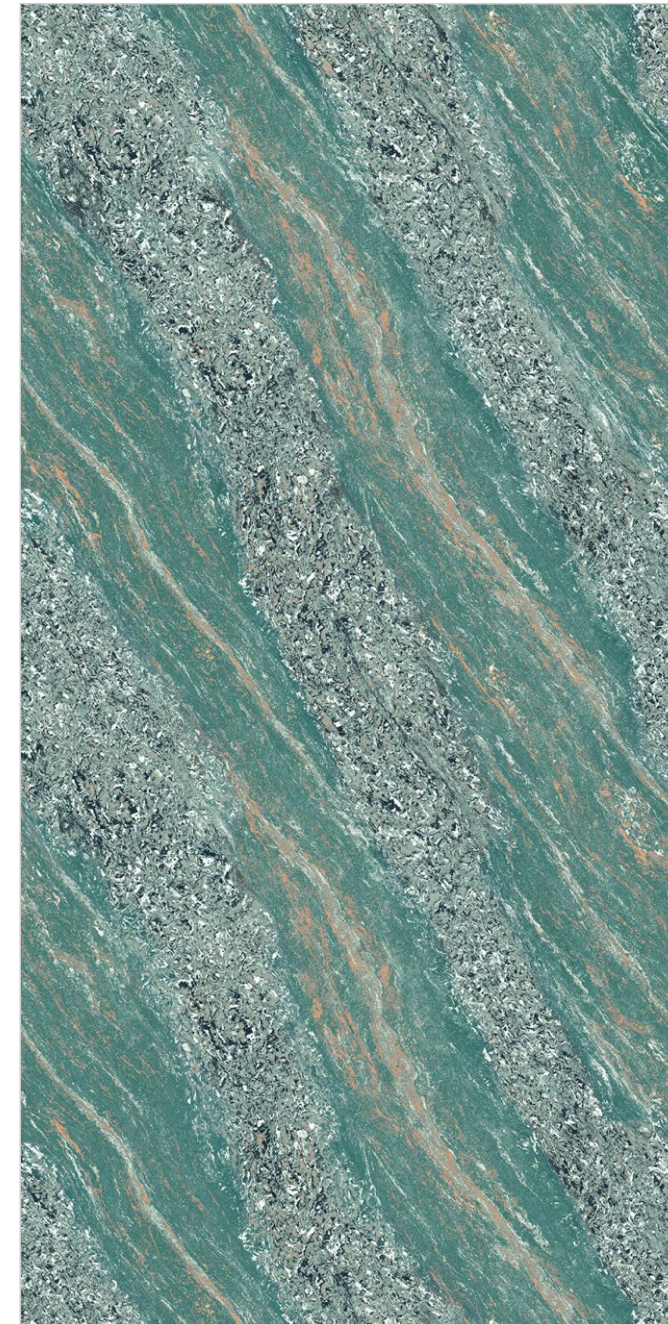

Random : 01

INFORMATION

DIMENSION :
600X1200MM
60X120CM

SURFACE : DOUBLE CHARGE

AMAZONE GREEN

AMAZONE GREEN MULTY

Random : 01

INFORMATION