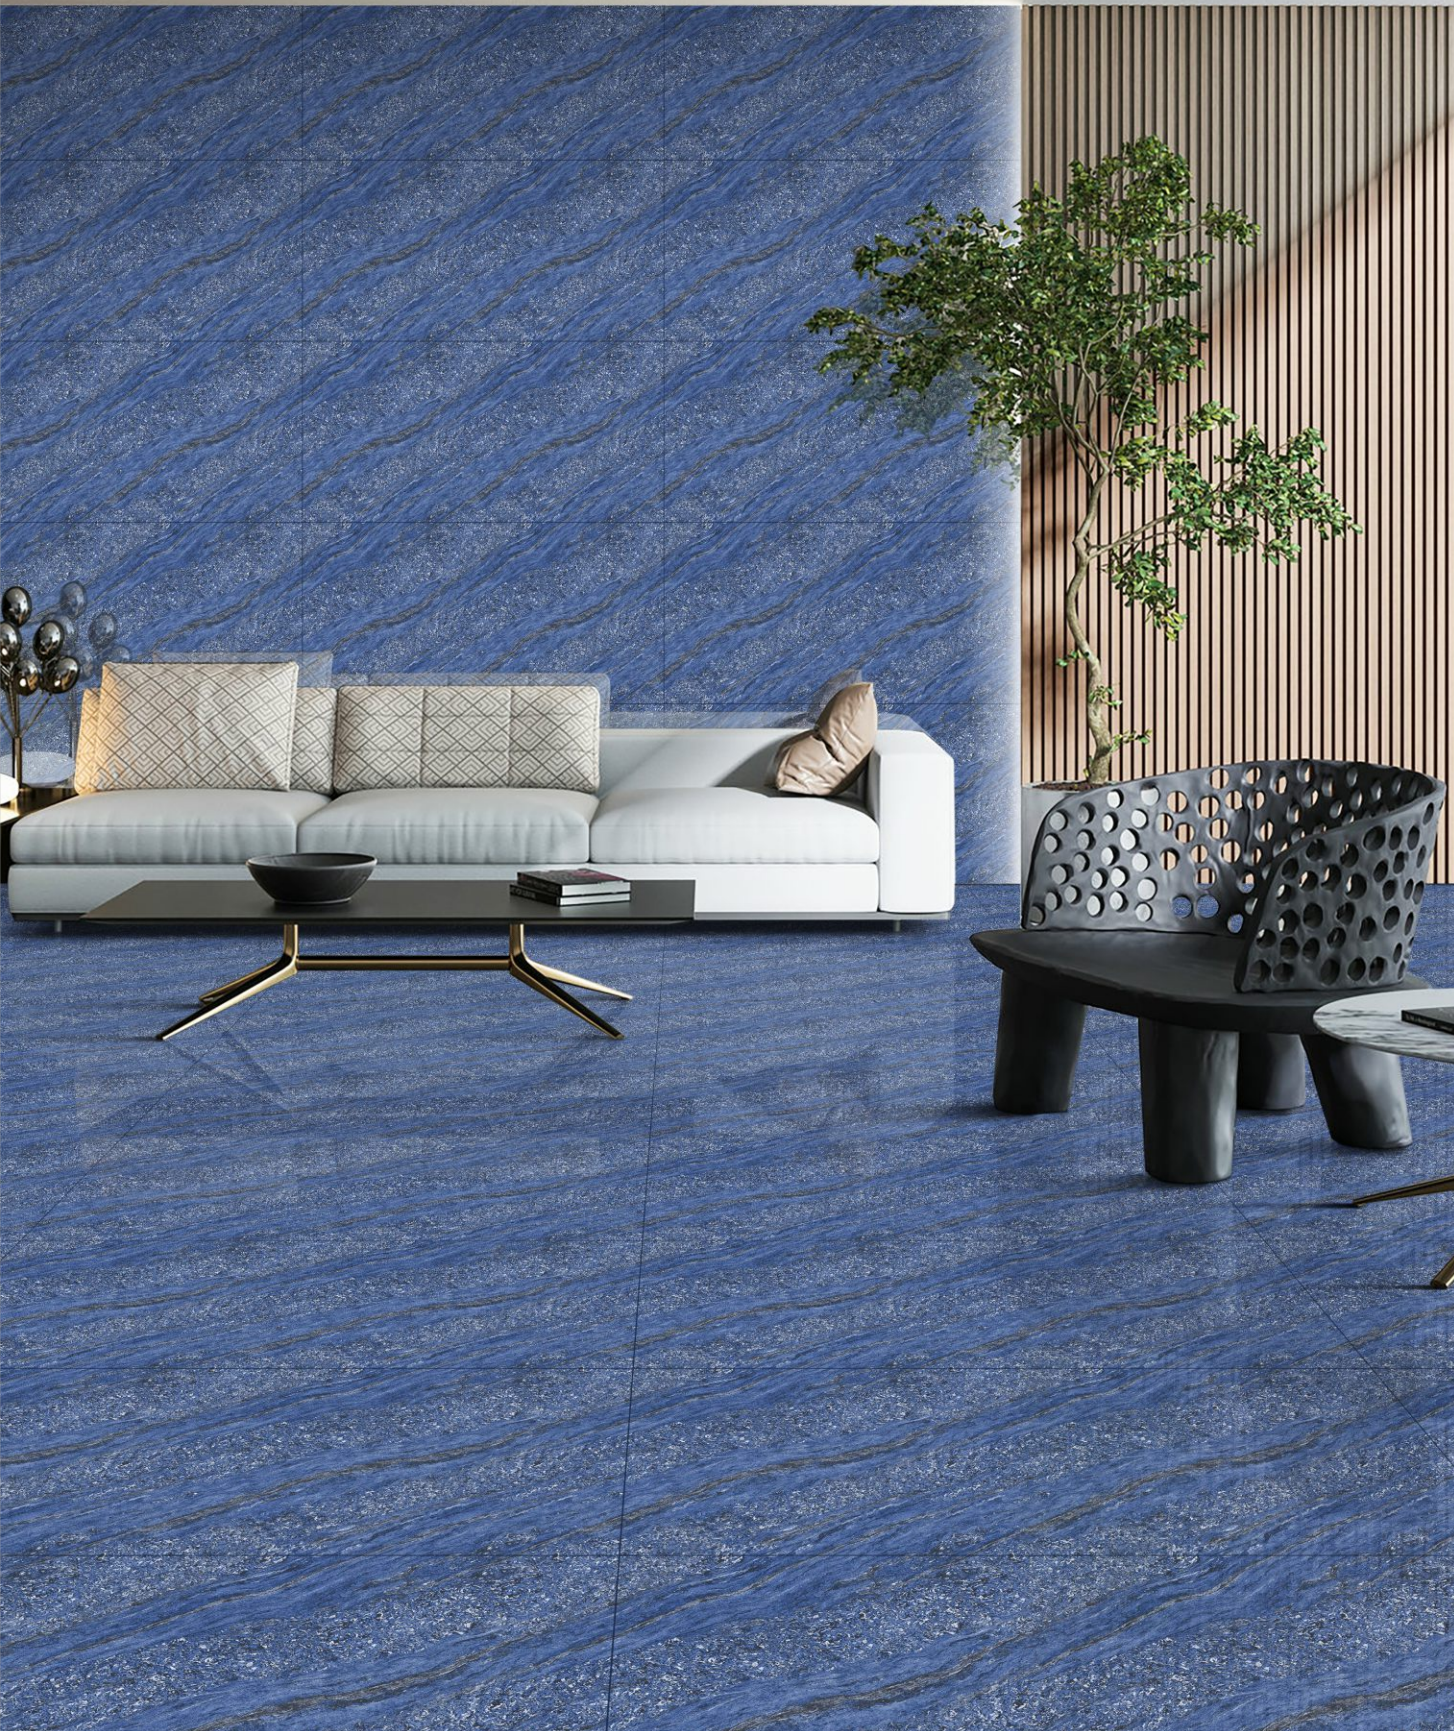

AMAZONE BLUE

Random : 01

INFORMATION

DIMENSION :
600X1200MM
60X120CM

SURFACE : DOUBLE CHARGE