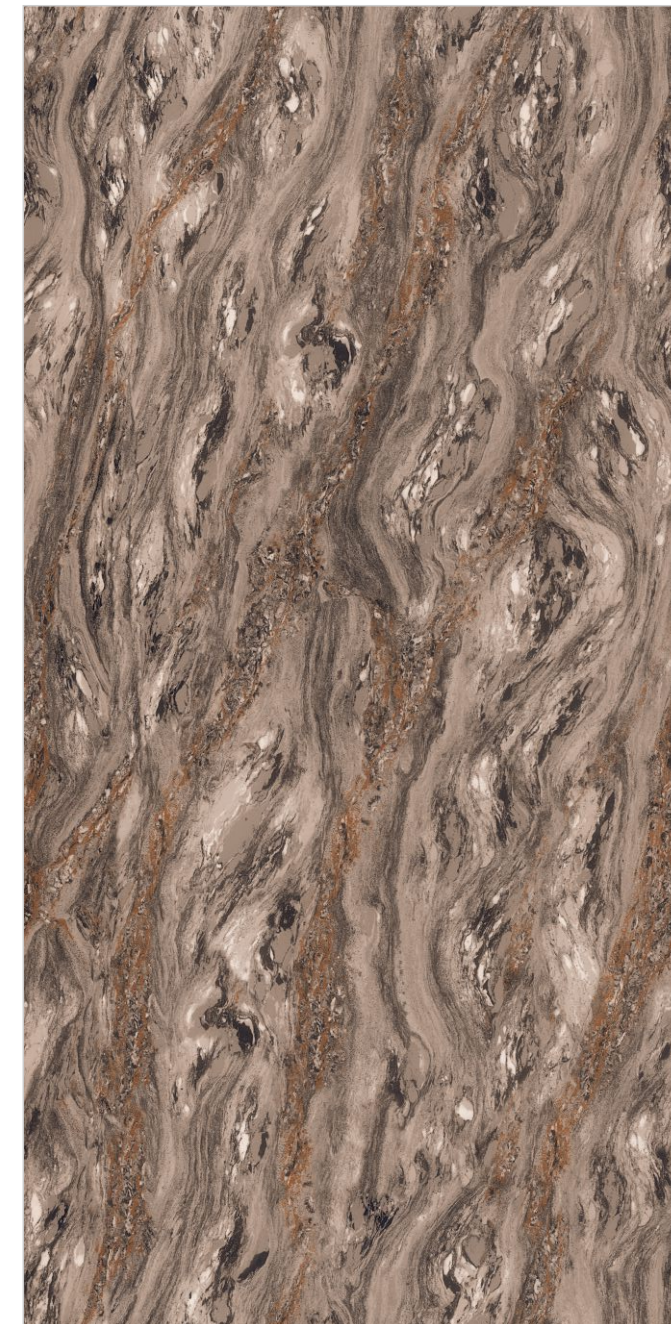

INFORMATION

DIMENSION :
600X1200MM
60X120CM

SURFACE : DOUBLE CHARGE

DRAGON BLUE

DRAGON ELITE

Random : 01

INFORMATION

DIMENSION :
600X1200MM
60X120CM