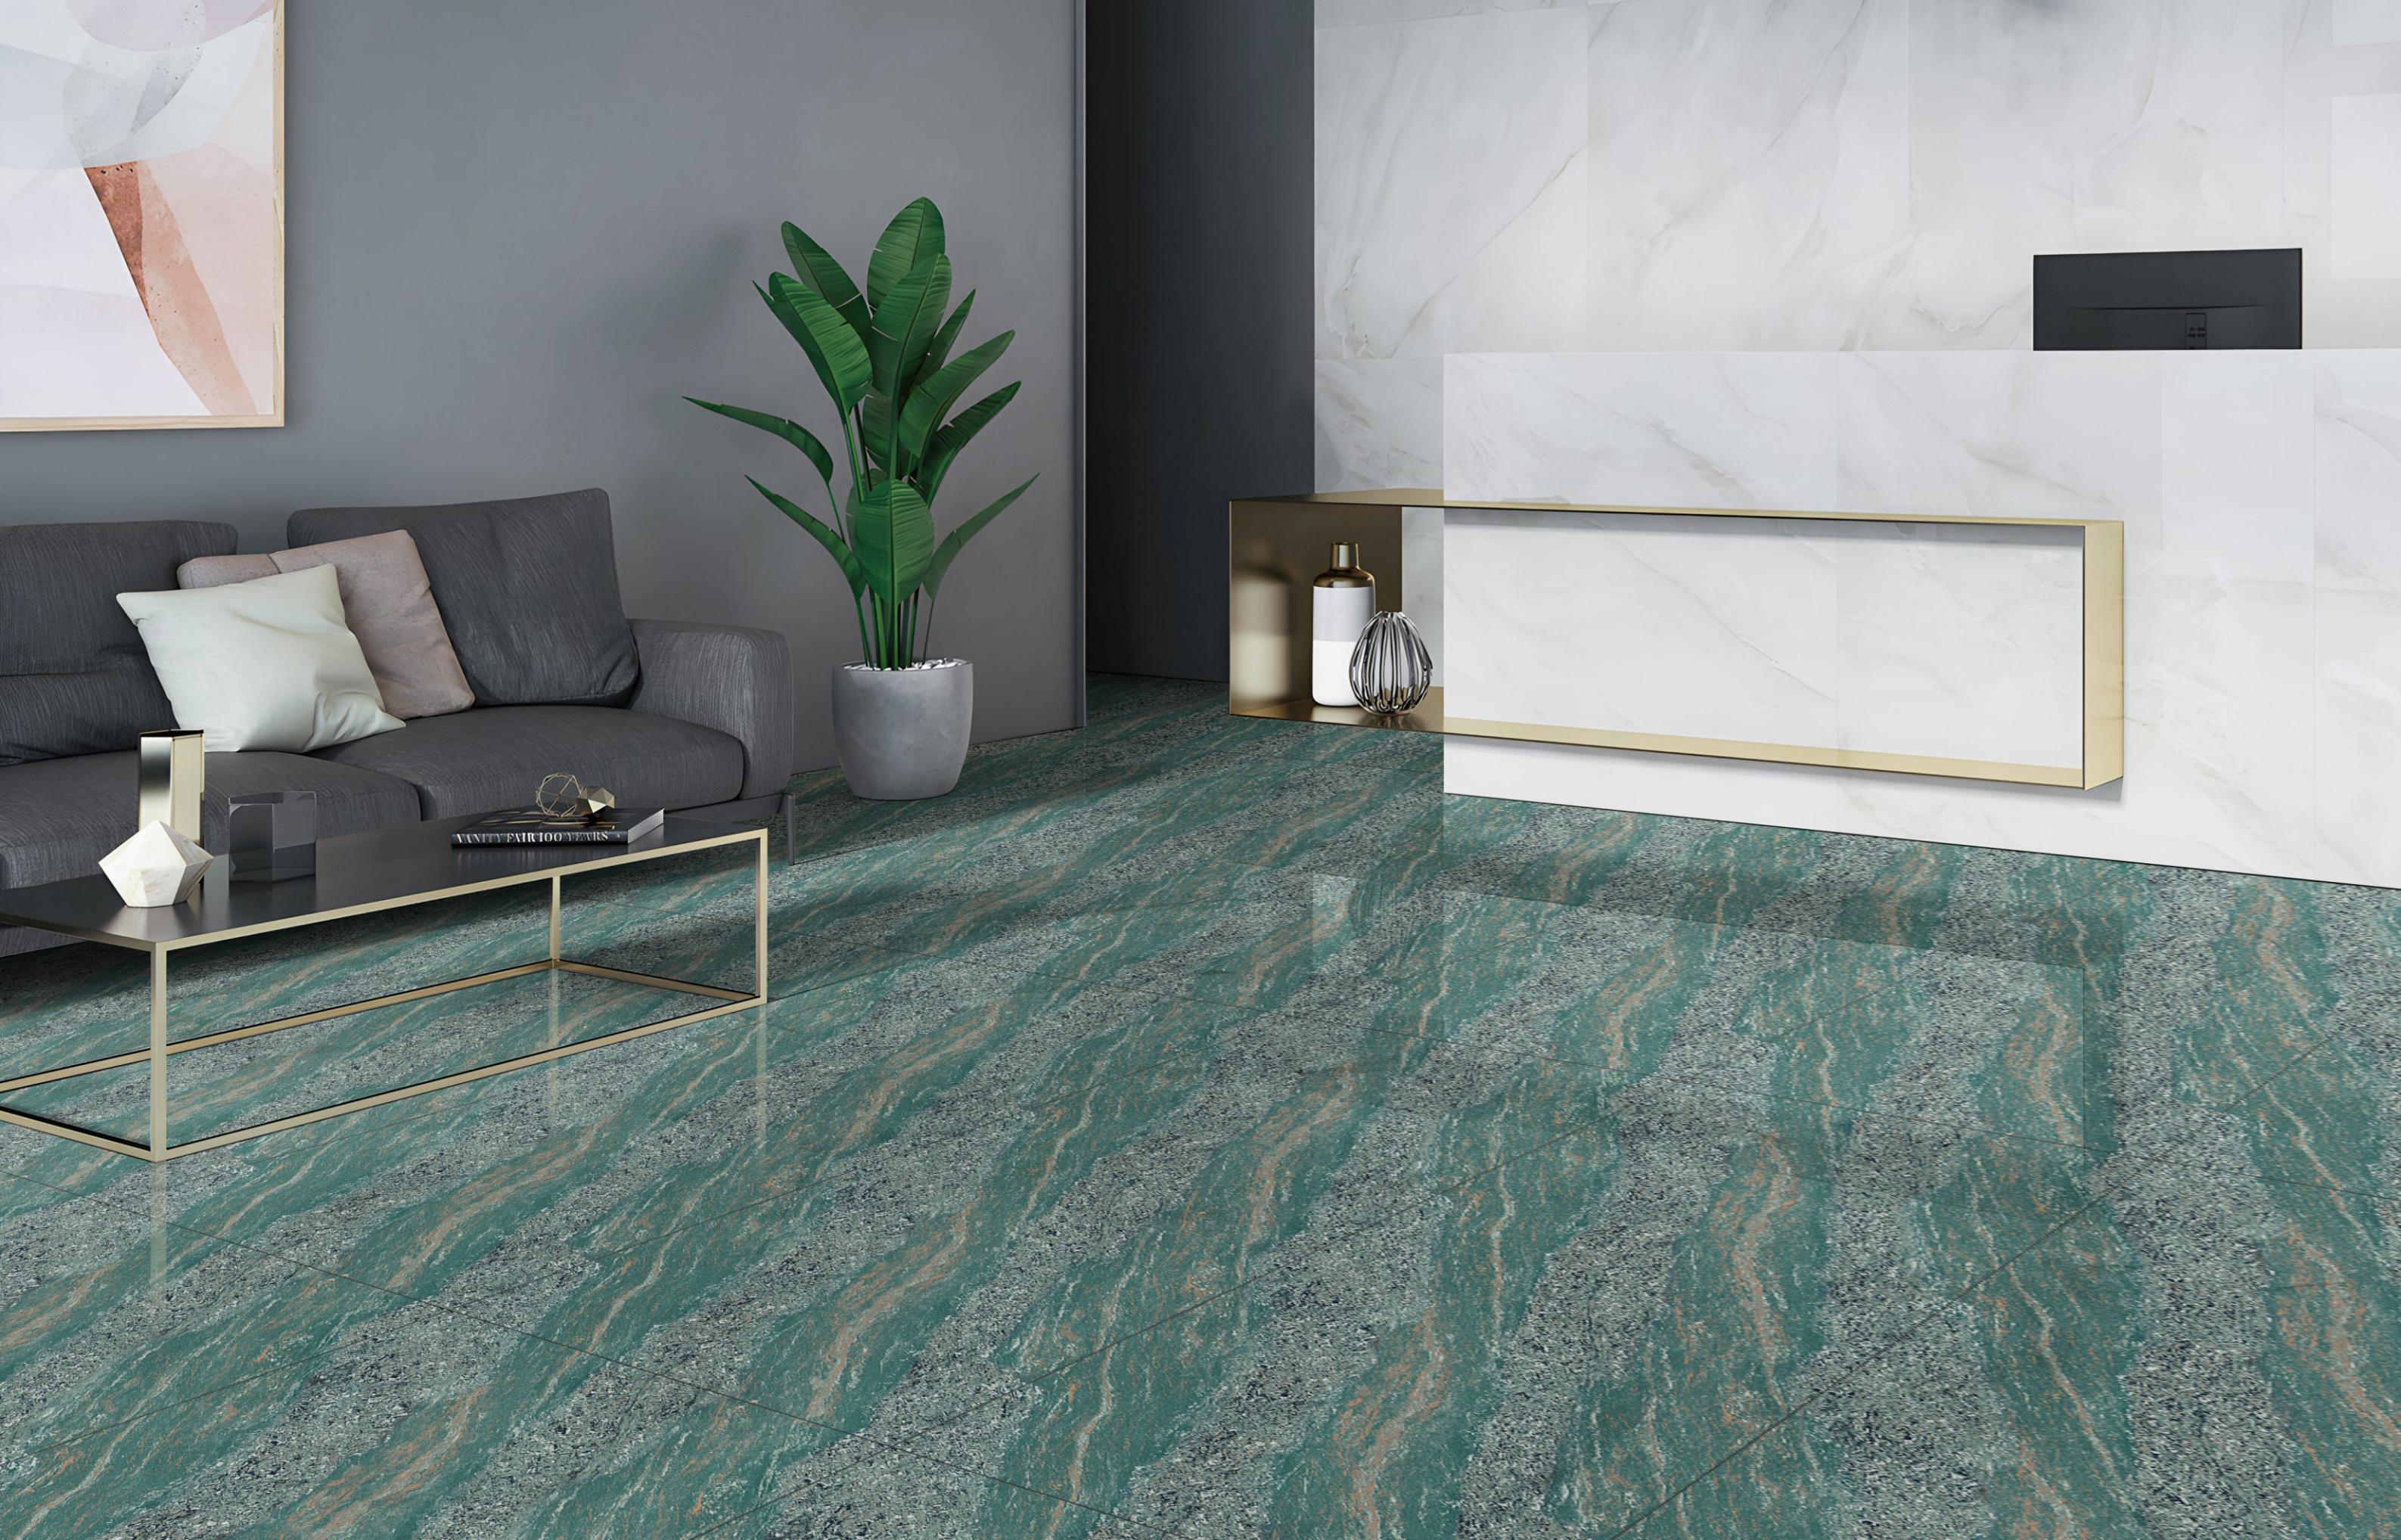

AMAZONE GREEN MULTY