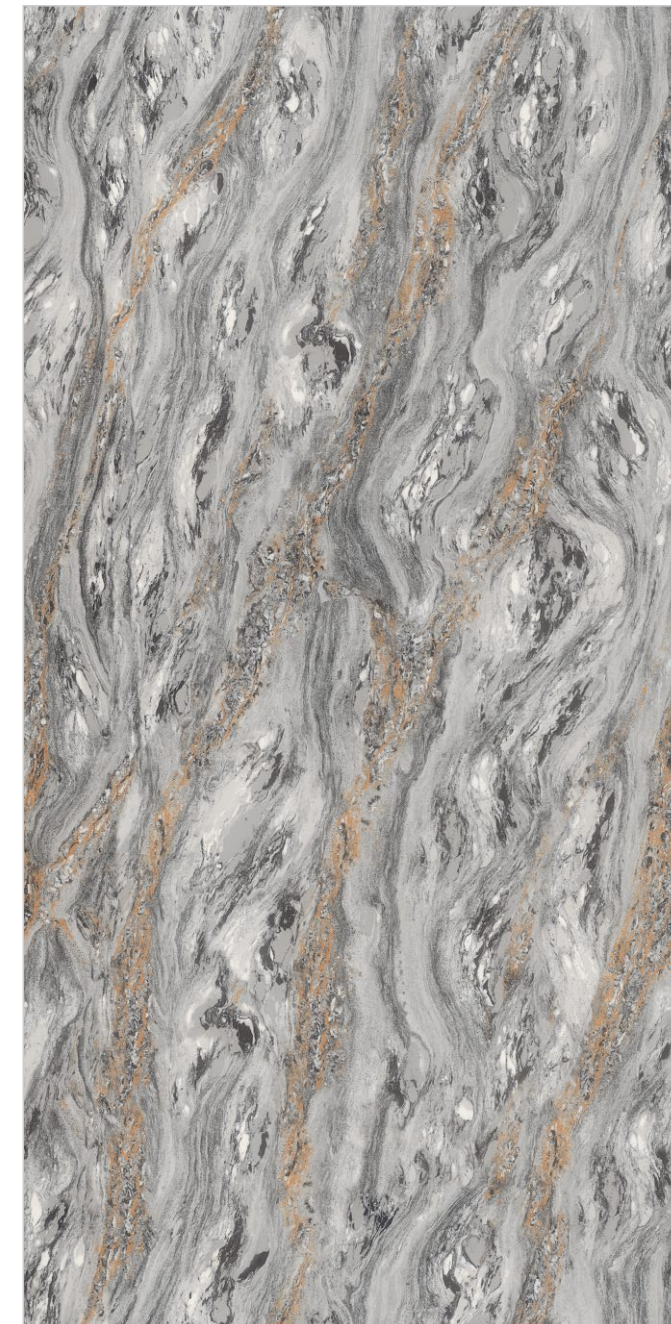

DRAGON SLATE

Random : 01

INFORMATION

DIMENSION :
600X1200MM
60X120CM

SURFACE : DOUBLE CHARGE