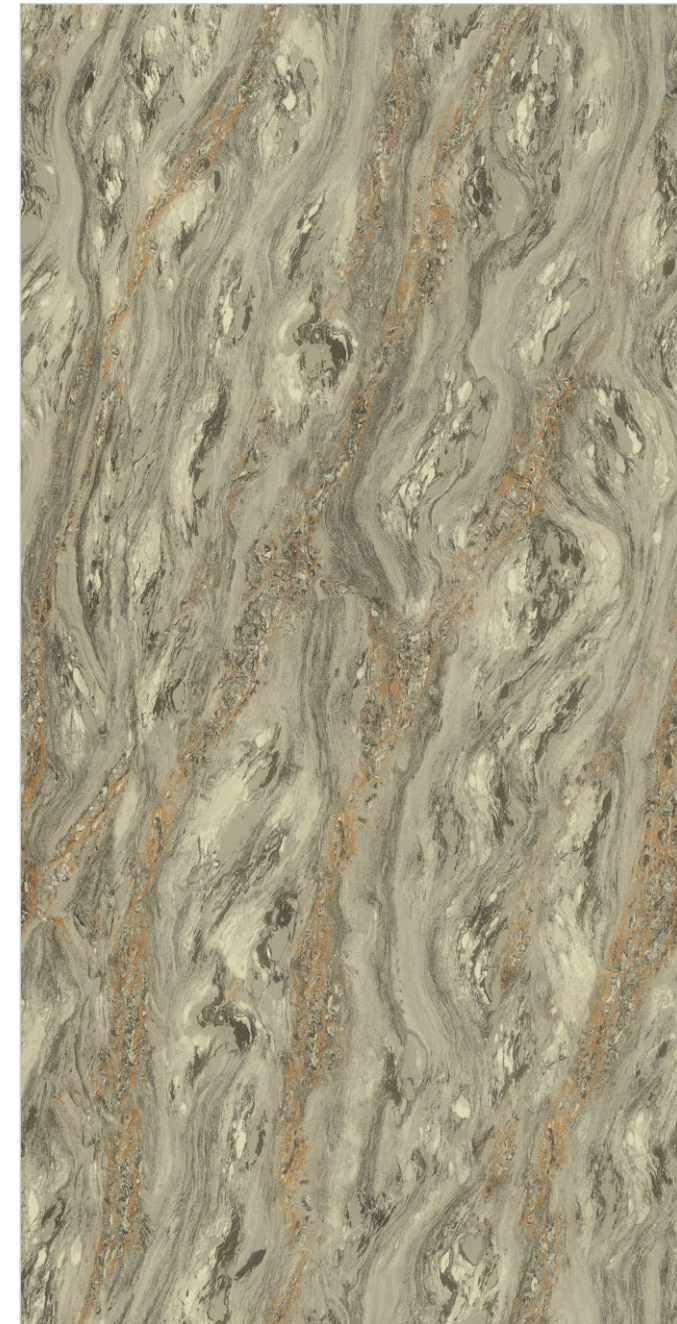

DRAGON JASPER

Random : 01

INFORMATION

DIMENSION :
600X1200MM
60X120CM

SURFACE : DOUBLE CHARGE