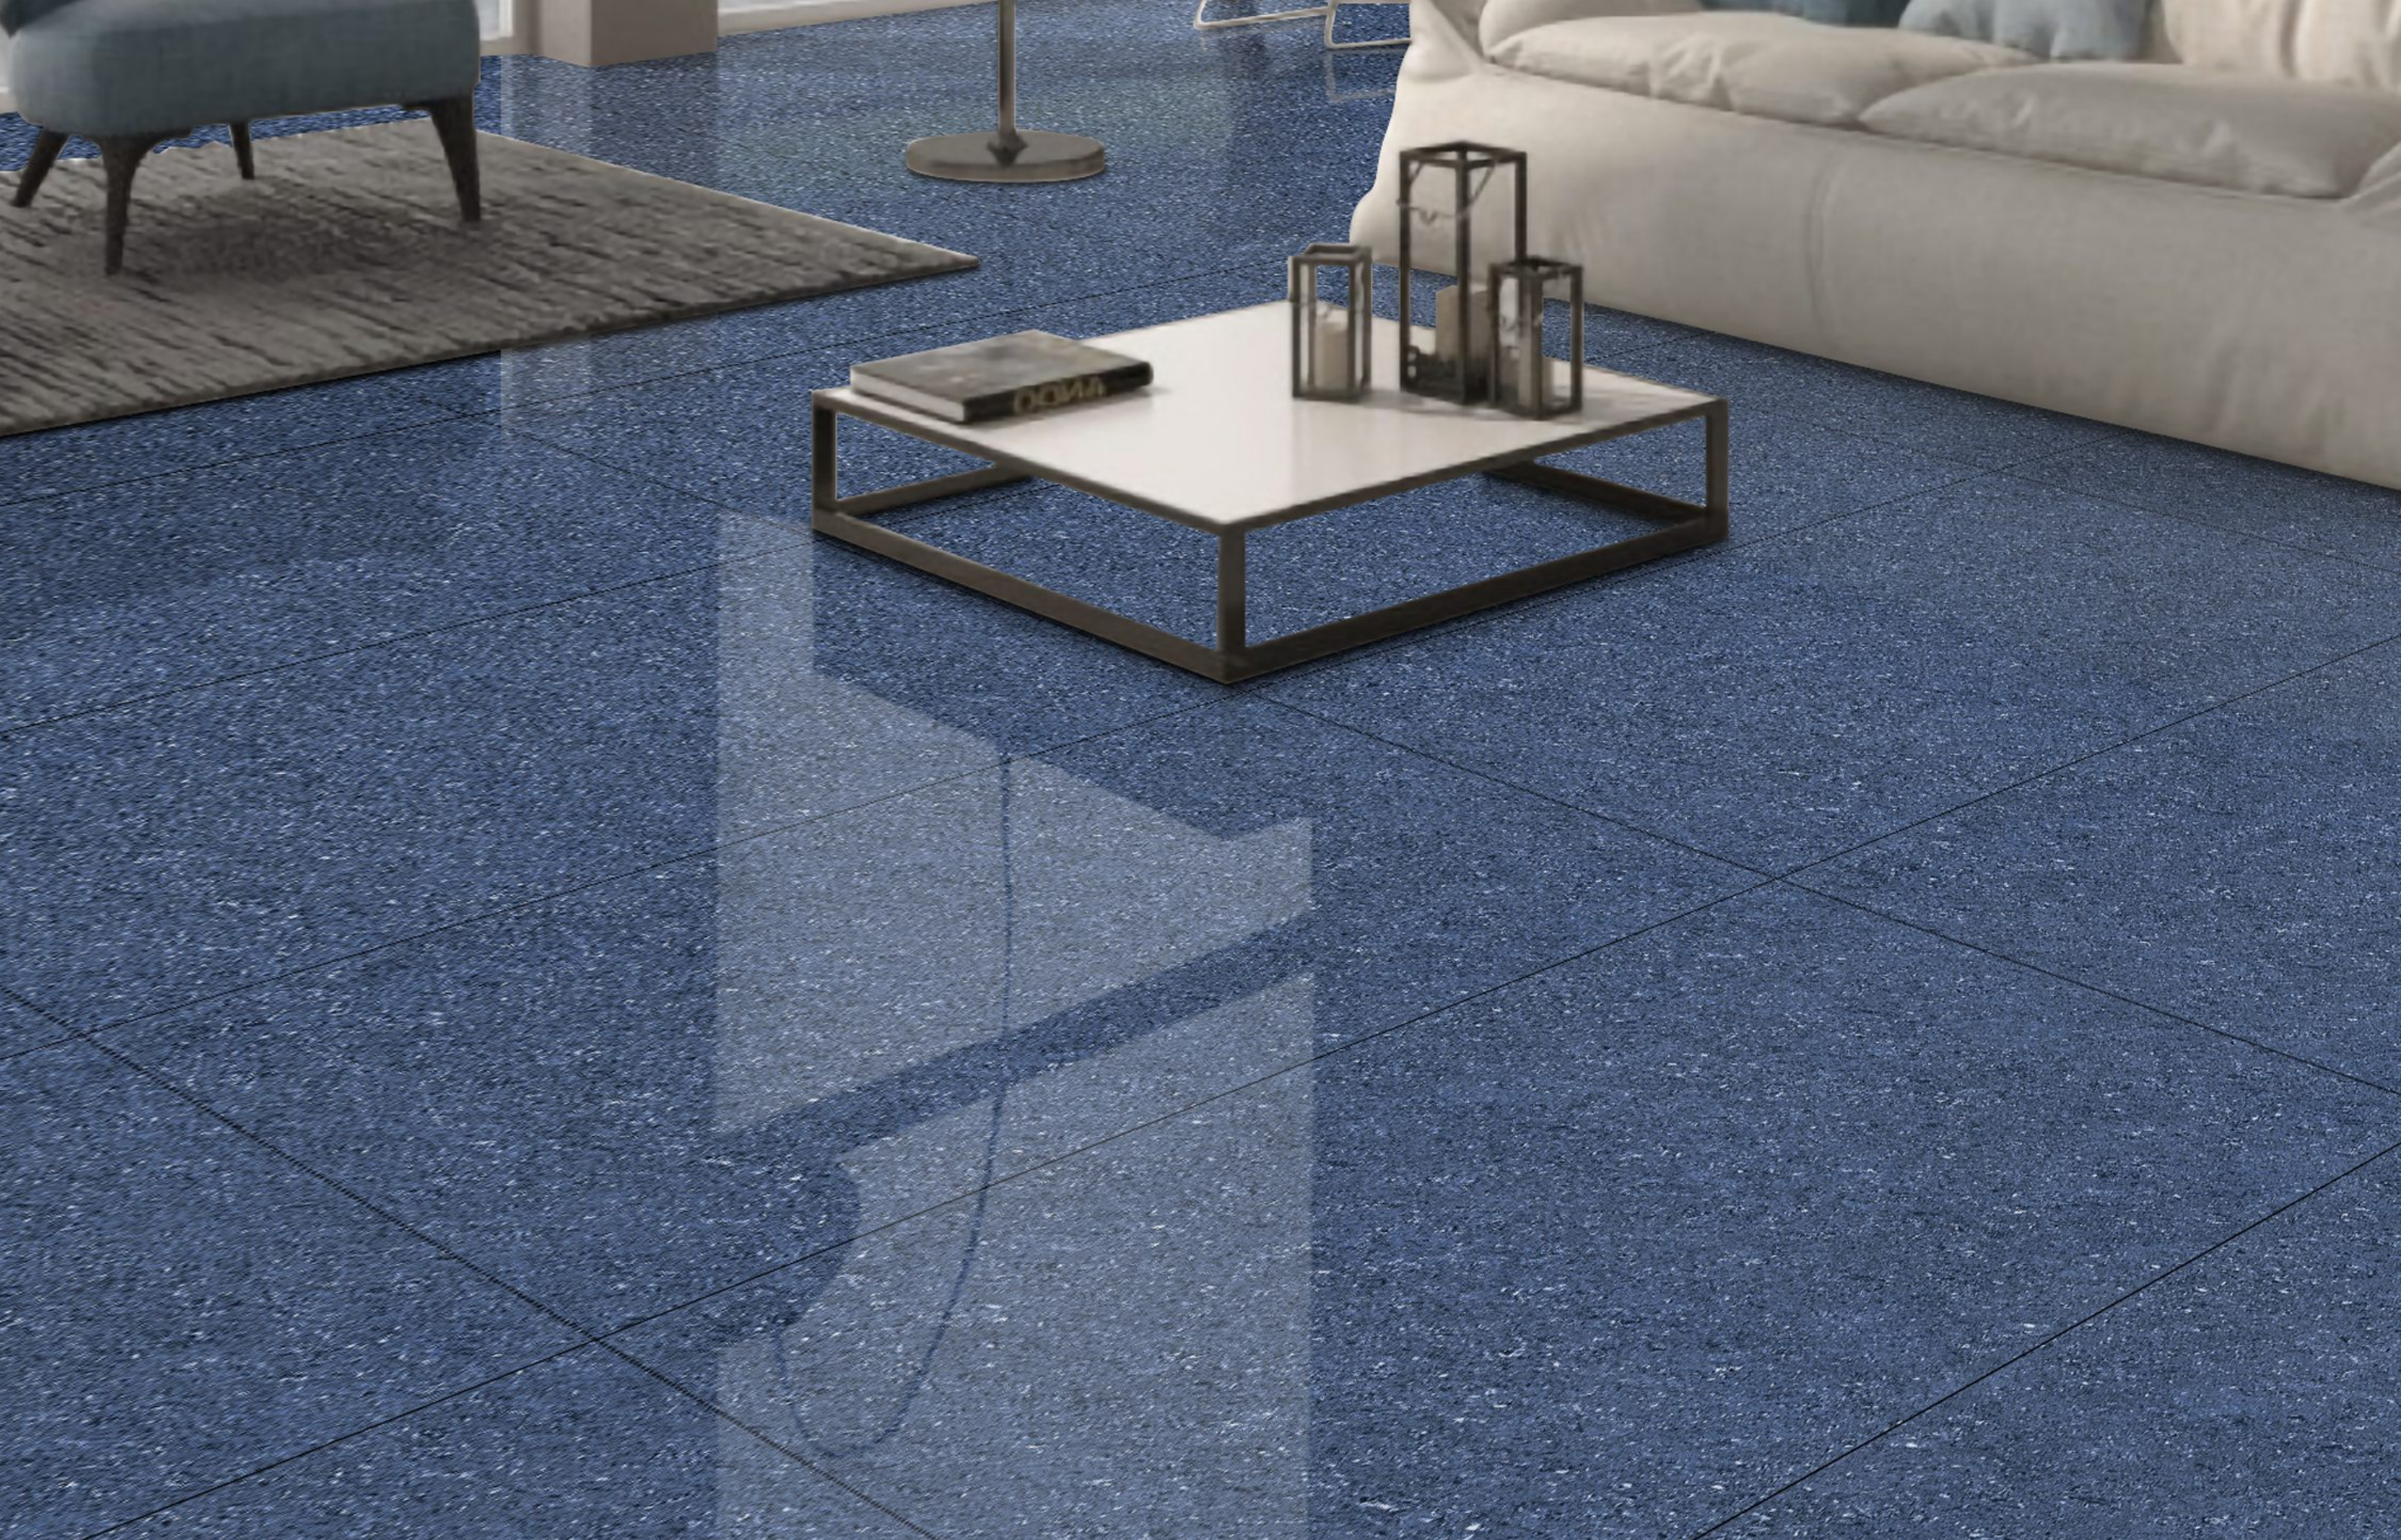

CRYSTAL CHOCCO

DOUBLE CHARGE 20
COLLECTION **24**

CRYSTAL ROYAL BLUE

Random : 01

INFORMATION

DIMENSION :
600X1200MM
60X120CM

SURFACE : DOUBLE CHARGE

CRYSTAL ROYAL BLUE