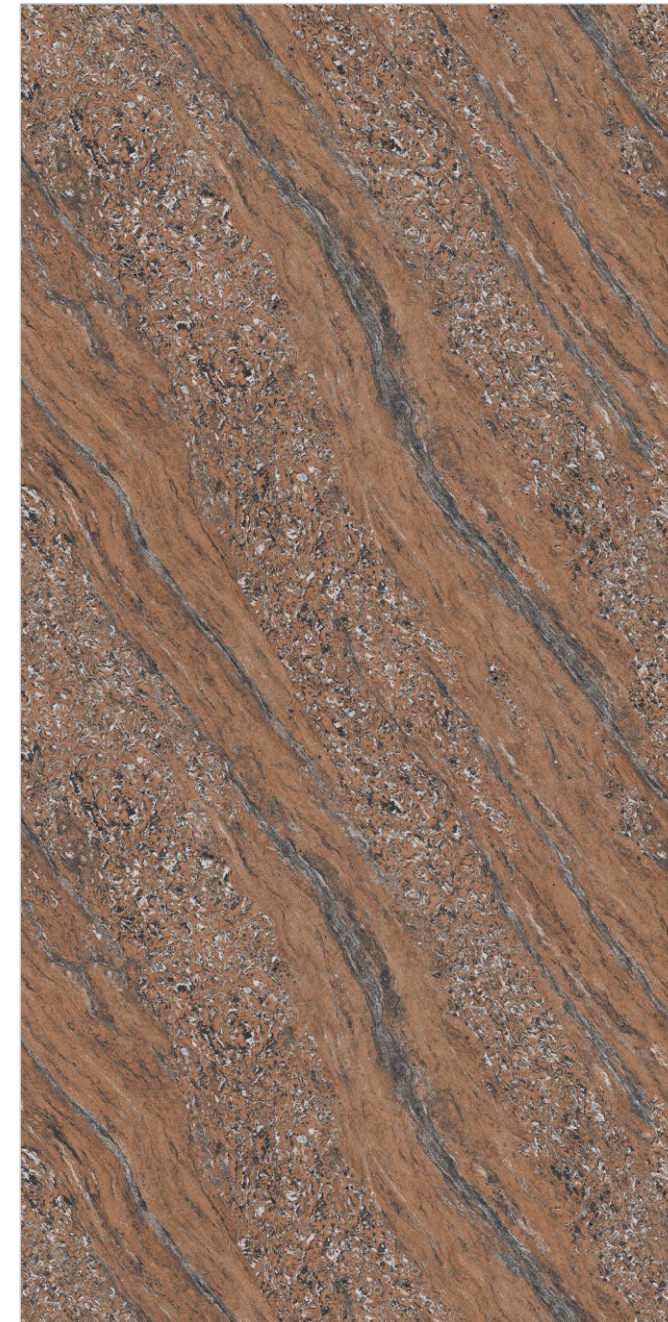

AMAZONE RED

Random : 01

INFORMATION

DIMENSION :
600X1200MM
60X120CM

SURFACE : DOUBLE CHARGE