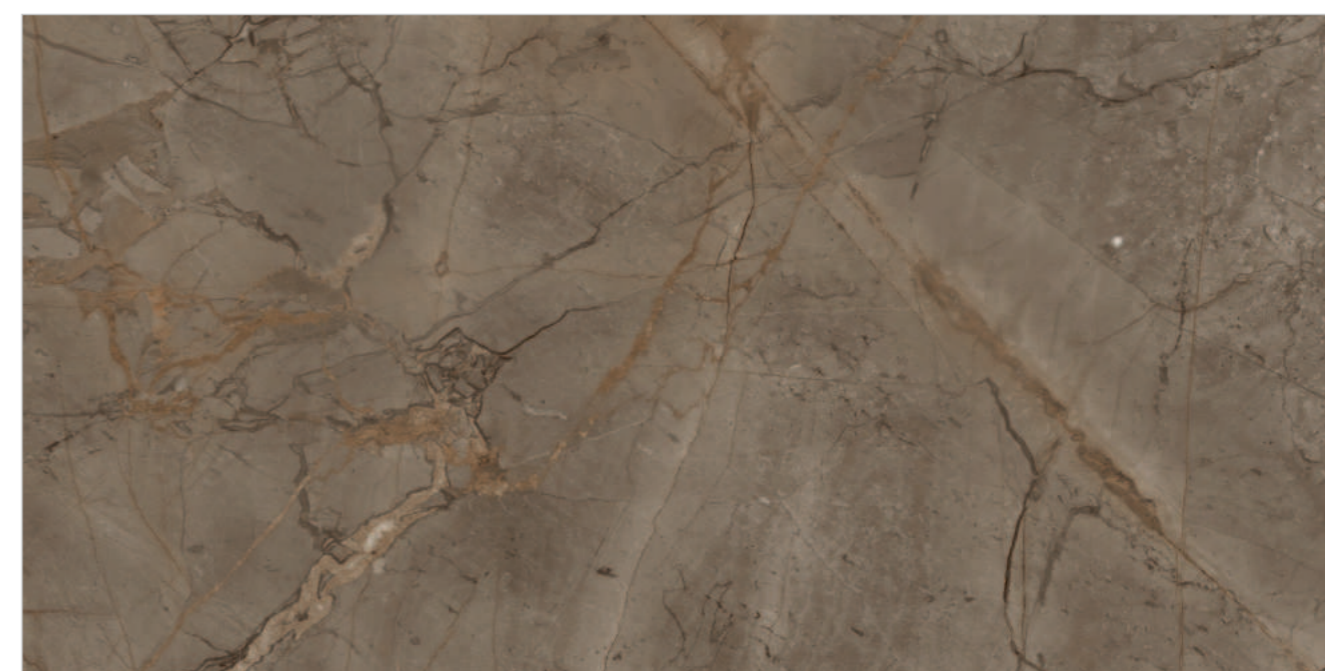

INFORMATION

DIMENSION :
600X1200MM
60X120CM

SURFACE :
GLOSSY SURFACE