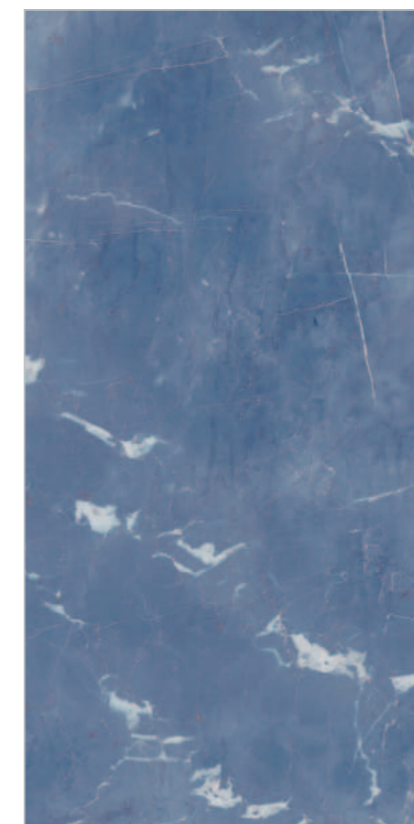

INFORMATION

DIMENSION :
600X1200MM
60X120CM

SURFACE :
GLOSSY SURFACE

ICONIC BEIGE

ICONIC BLUE

Random : 03

PREVIEW || ICONIC BLUE

INFORMATION