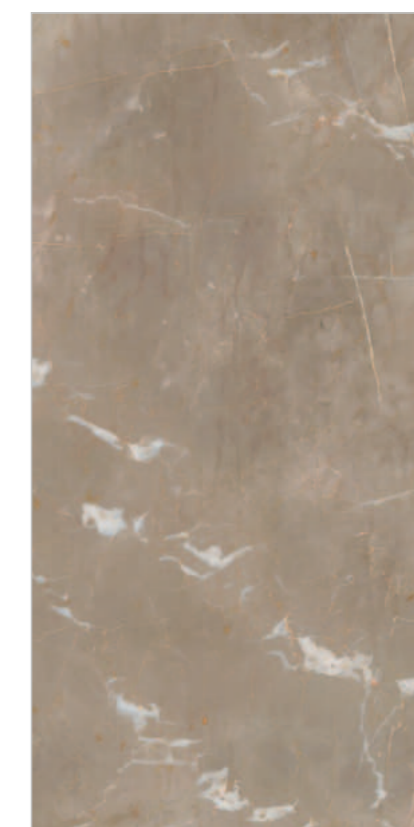

INFORMATION

DIMENSION :
600X1200MM
60X120CM

SURFACE :
GLOSSY SURFACE

ICONIC BEIGE

ICONIC BLUE

Random : 03

PREVIEW || ICONIC BLUE

INFORMATION