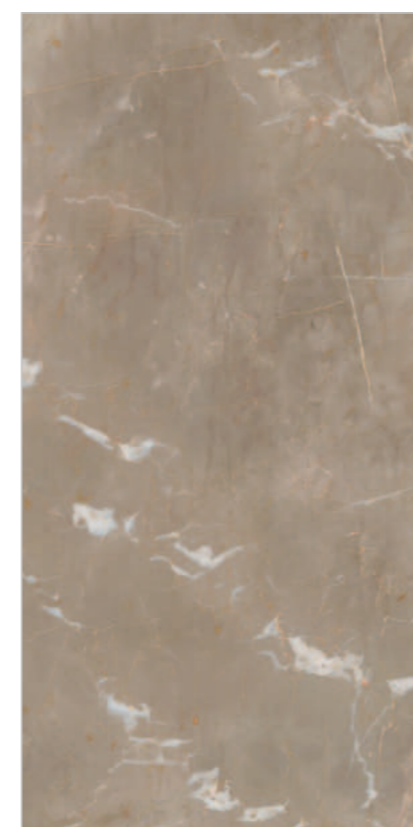

INFORMATION

DIMENSION :
600X1200MM
60X120CM

SURFACE :
GLOSSY SURFACE

ICONIC BEIGE

ICONIC BLUE

Random : 03

PREVIEW || ICONIC BLUE

INFORMATION