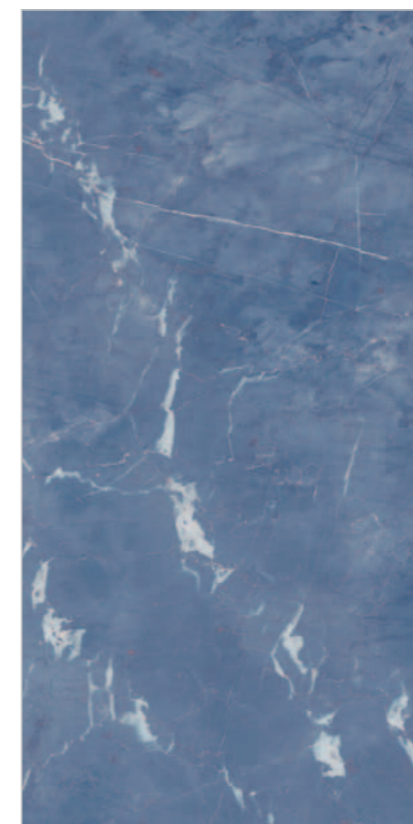

INFORMATION

DIMENSION :
600X1200MM
60X120CM

SURFACE :
GLOSSY SURFACE

ICONIC BEIGE

ICONIC BLUE

Random : 03

PREVIEW || ICONIC BLUE

INFORMATION