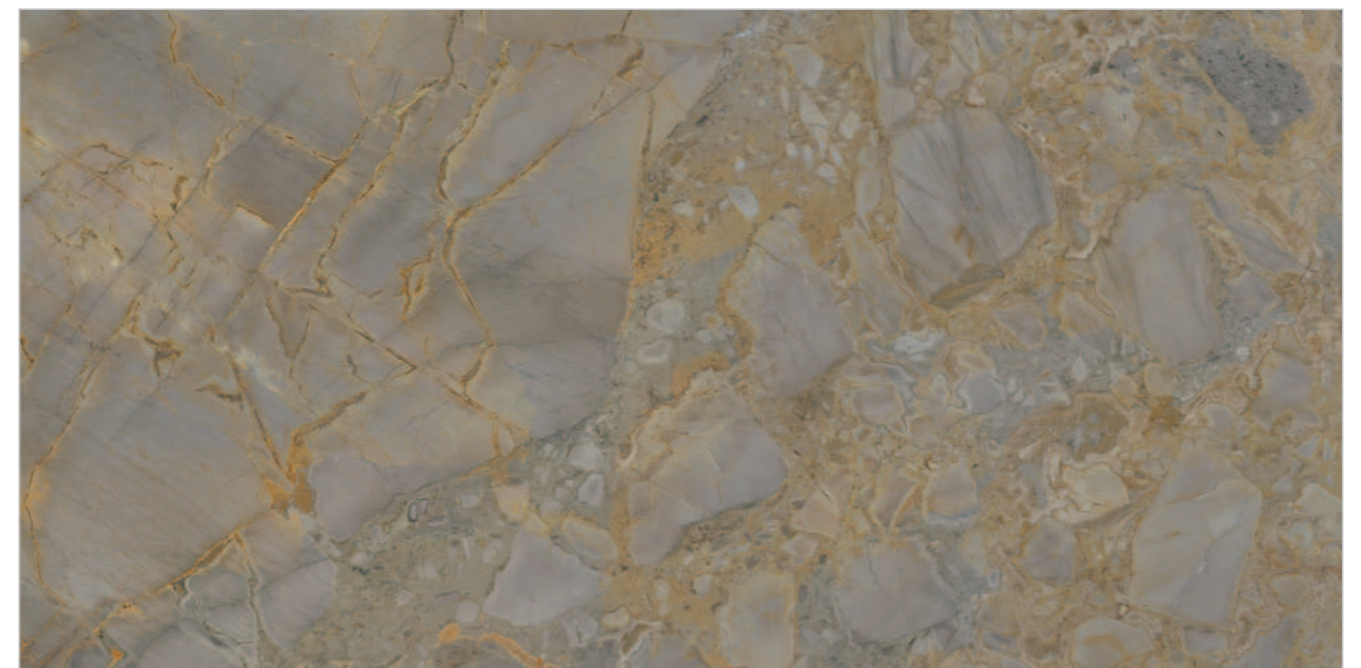

DIMENSION :
600X1200MM
60X120CM

SURFACE :
GLOSSY SURFACE

GLORIOUS IVORY

GRANITILLO NATURAL

Random : 05

PREVIEW || GRANITILLO NATURAL

INFORMATION

DIMENSION :
600X1200MM
60X120CM