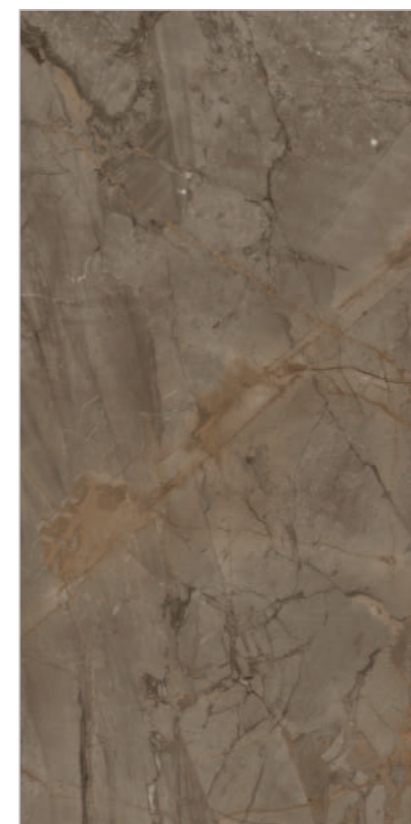

FENICE GREY

FENICE NATURAL

Random : 05

PREVIEW || FENICE NATURAL

INFORMATION

DIMENSION :
600X1200MM
60X120CM

SURFACE :
GLOSSY SURFACE

FENICE NATURAL