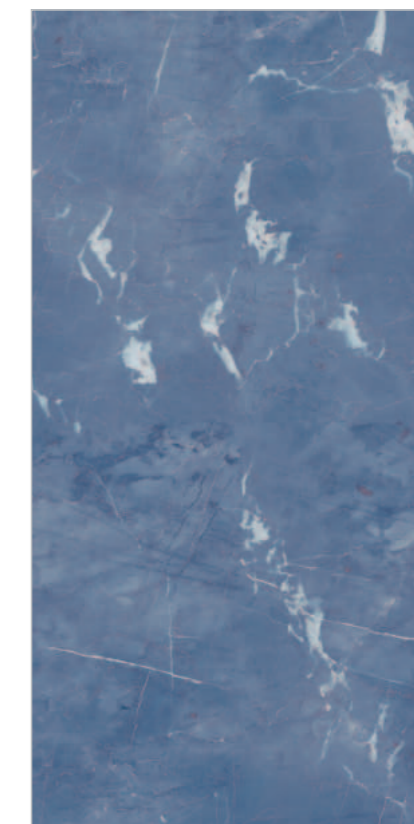

INFORMATION

DIMENSION :
600X1200MM
60X120CM

SURFACE :
GLOSSY SURFACE

ICONIC BEIGE

ICONIC BLUE

Random : 03

PREVIEW || ICONIC BLUE

INFORMATION