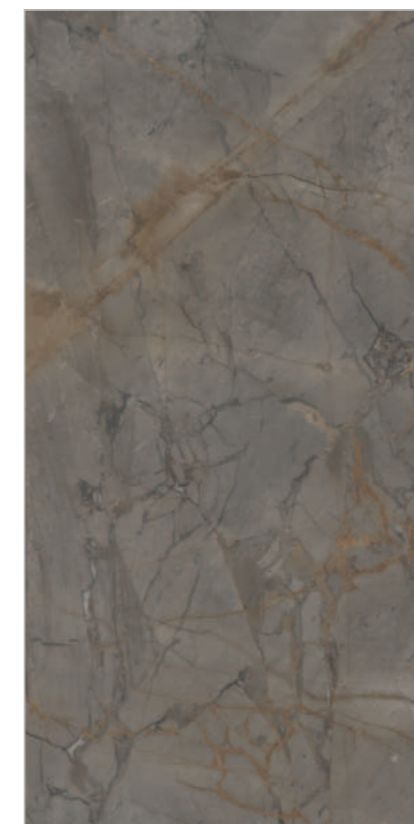

SURFACE :
GLOSSY SURFACE

NATURAL COSMETIC

FENICE GREY

Random : 05

PREVIEW || FENICE GREY

INFORMATION

DIMENSION :
600X1200MM
60X120CM

SURFACE :
GLOSSY SURFACE