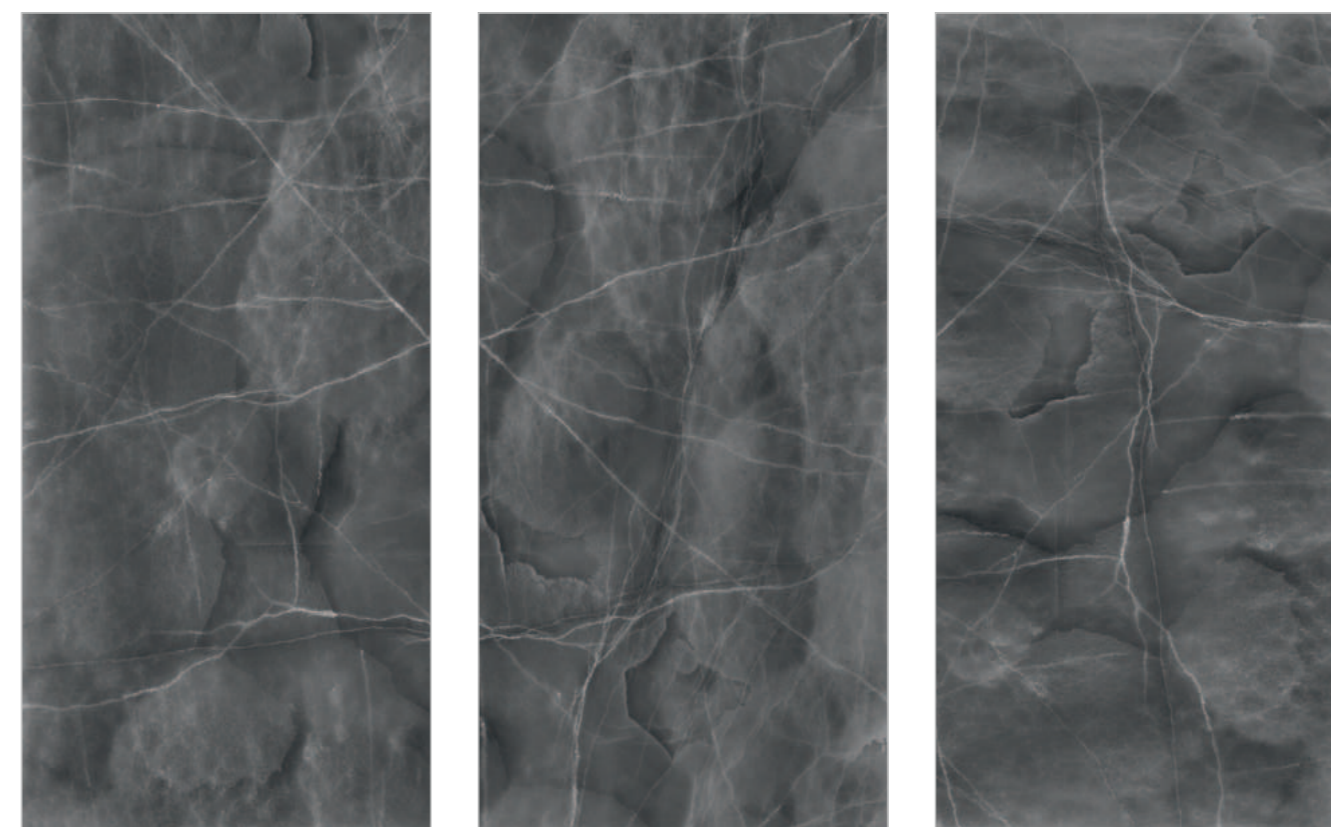

INFORMATION

DIMENSION :
600X1200MM
60X120CM

SURFACE :
GLOSSY SURFACE