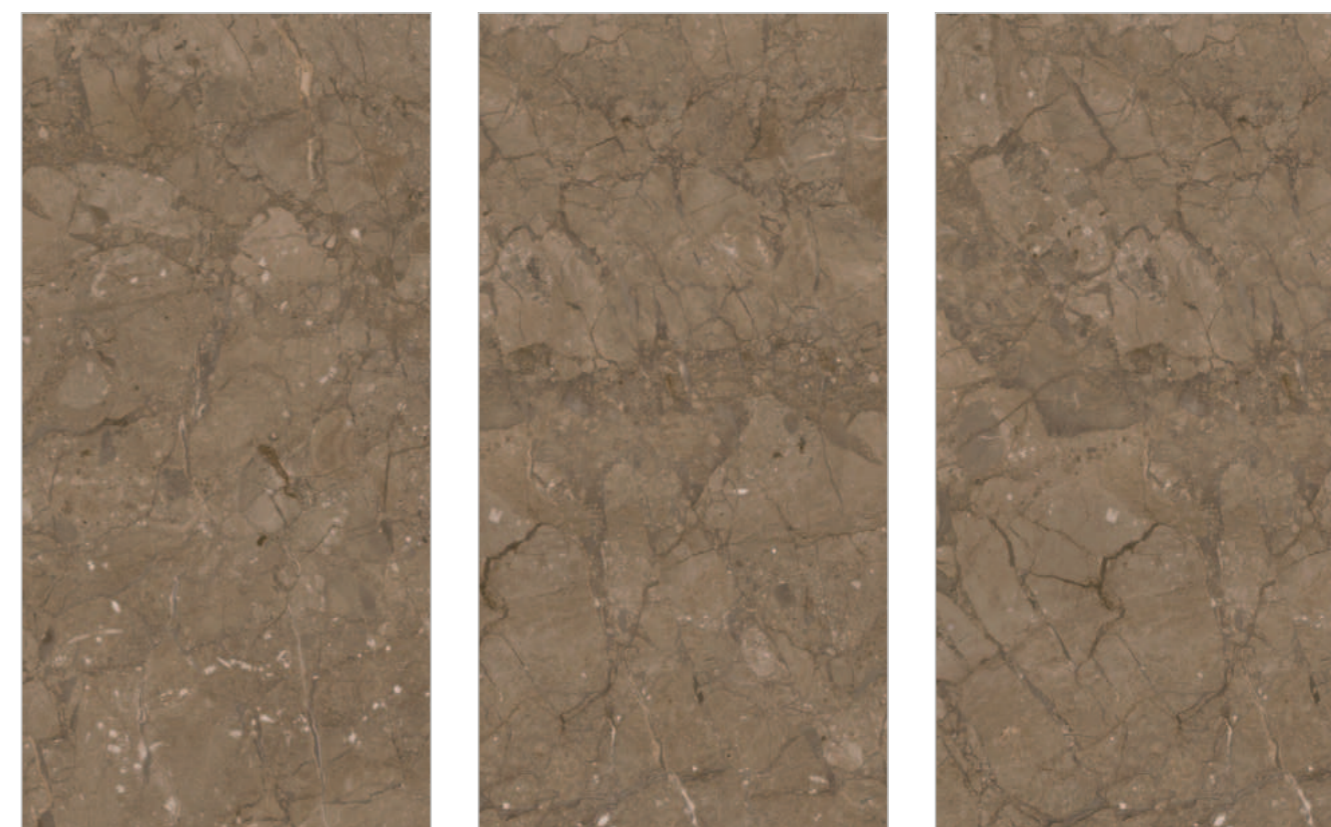

INFORMATION

DIMENSION :
600X1200MM
60X120CM

SURFACE :
GLOSSY SURFACE