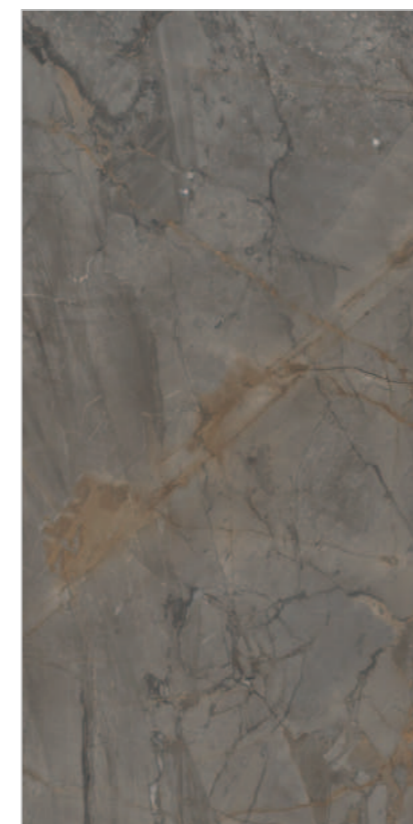

SURFACE :
GLOSSY SURFACE

NATURAL COSMETIC

FENICE GREY

Random : 05

PREVIEW || FENICE GREY

INFORMATION

DIMENSION :
600X1200MM
60X120CM

SURFACE :
GLOSSY SURFACE