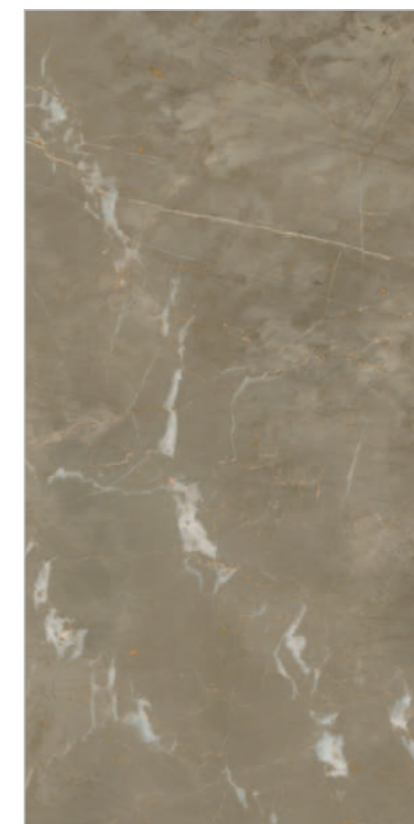

DIMENSION :
600X1200MM
60X120CM

SURFACE :
GLOSSY SURFACE

ICONIC BLUE

ICONIC GOLD

Random : 03

PREVIEW || ICONIC GOLD

INFORMATION

DIMENSION :
600X1200MM
60X120CM