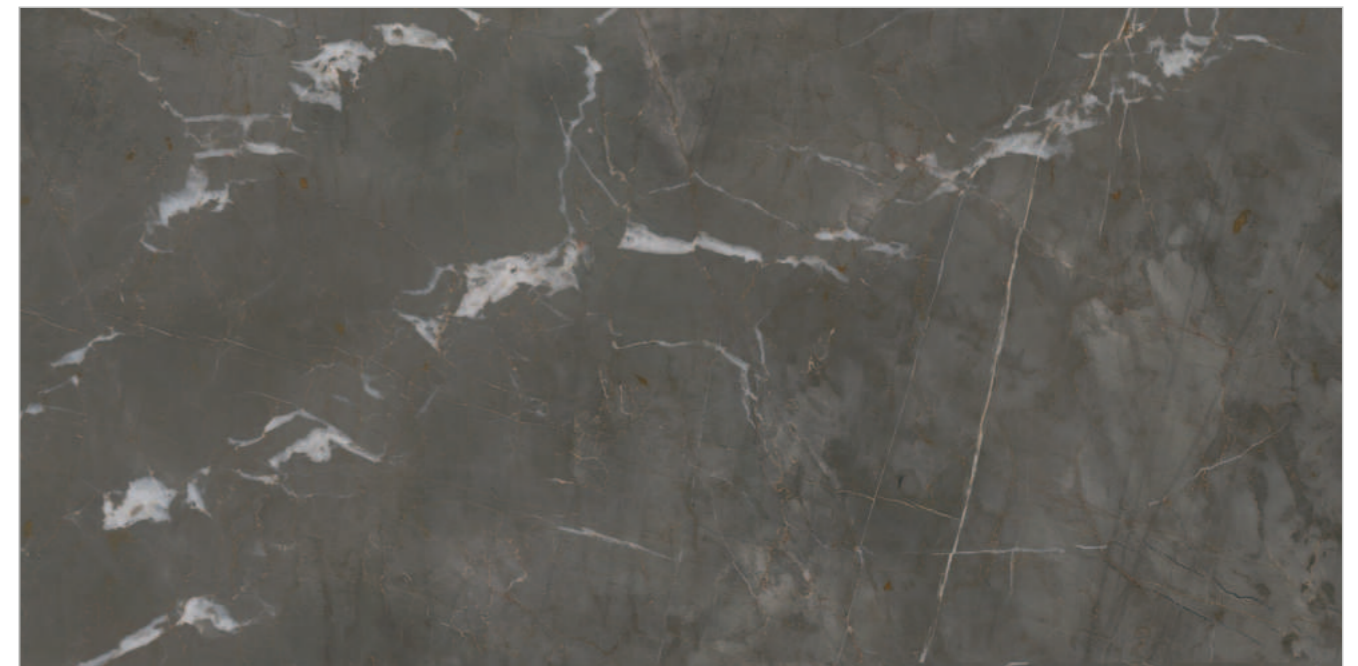

SURFACE :
GLOSSY SURFACE

BAGS

ICONIC GOLD

ICONIC NATURAL

Random : 03

PREVIEW || ICONIC NATURAL

INFORMATION

DIMENSION :
600X1200MM
60X120CM