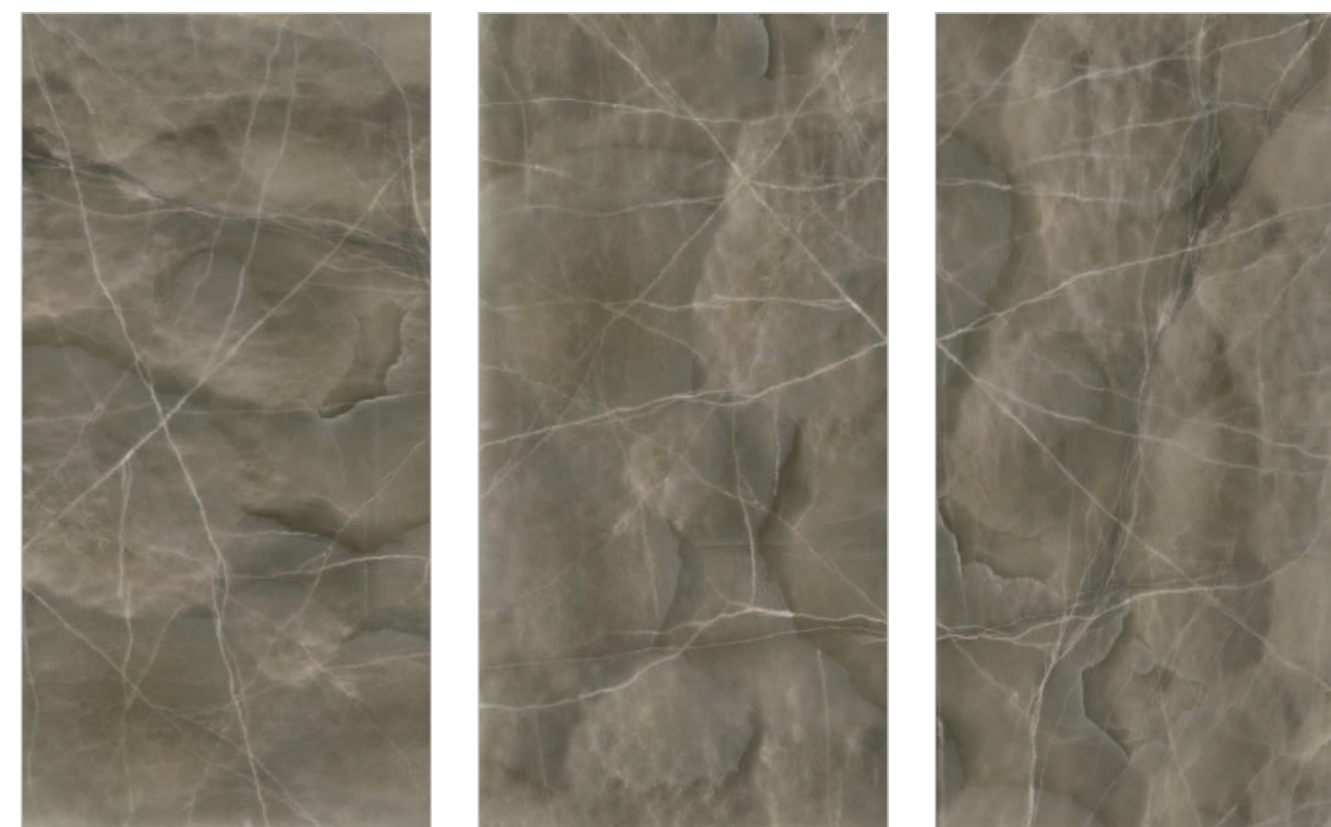

INFORMATION

DIMENSION :
600X1200MM
60X120CM

SURFACE :
GLOSSY SURFACE