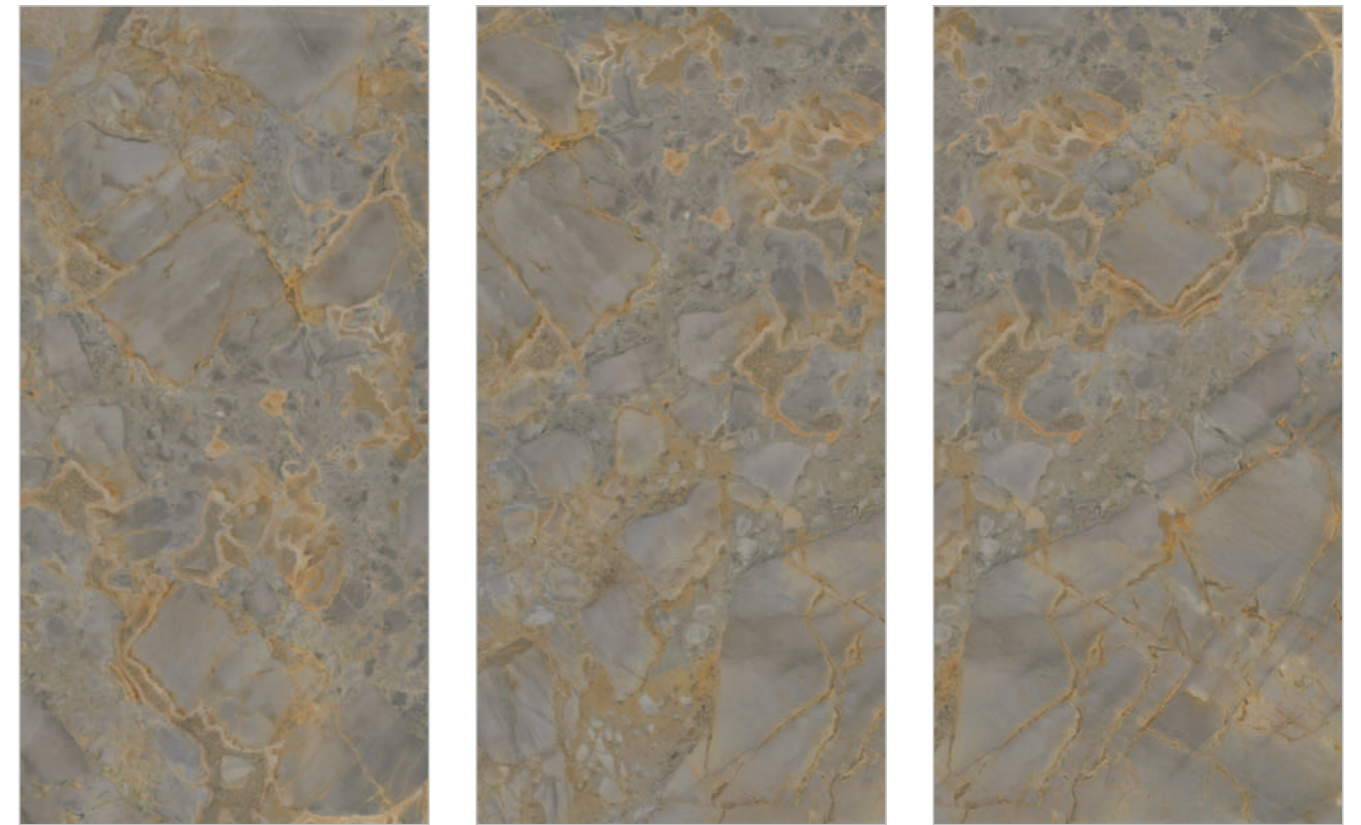

DIMENSION :
600X1200MM
60X120CM

SURFACE :
GLOSSY SURFACE

GLORIOUS IVORY

GRANITILLO NATURAL

Random : 05

PREVIEW || GRANITILLO NATURAL

INFORMATION

DIMENSION :
600X1200MM
60X120CM