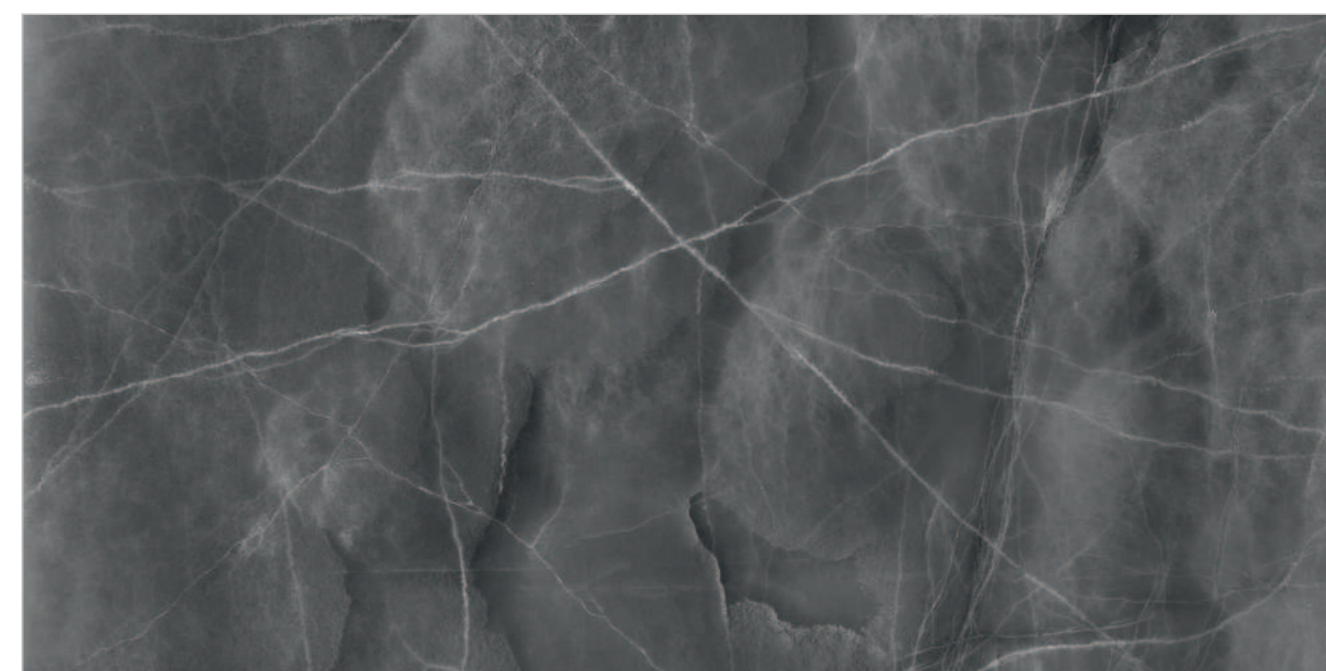

INFORMATION

DIMENSION :
600X1200MM
60X120CM

SURFACE :
GLOSSY SURFACE