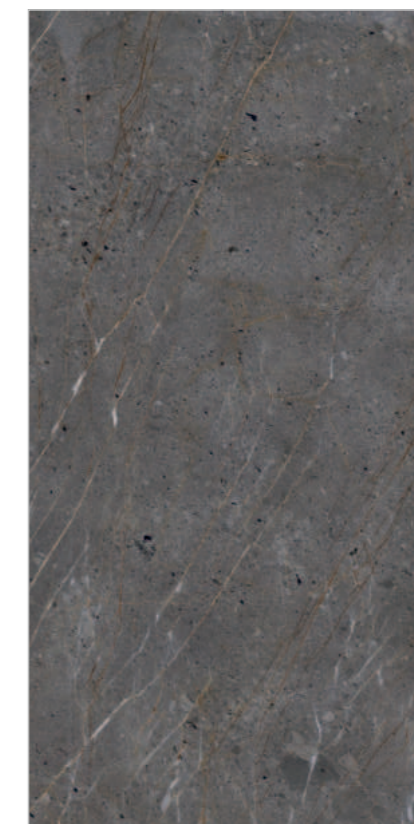

INFORMATION

DIMENSION :
600X1200MM
60X120CM

SURFACE :
GLOSSY SURFACE