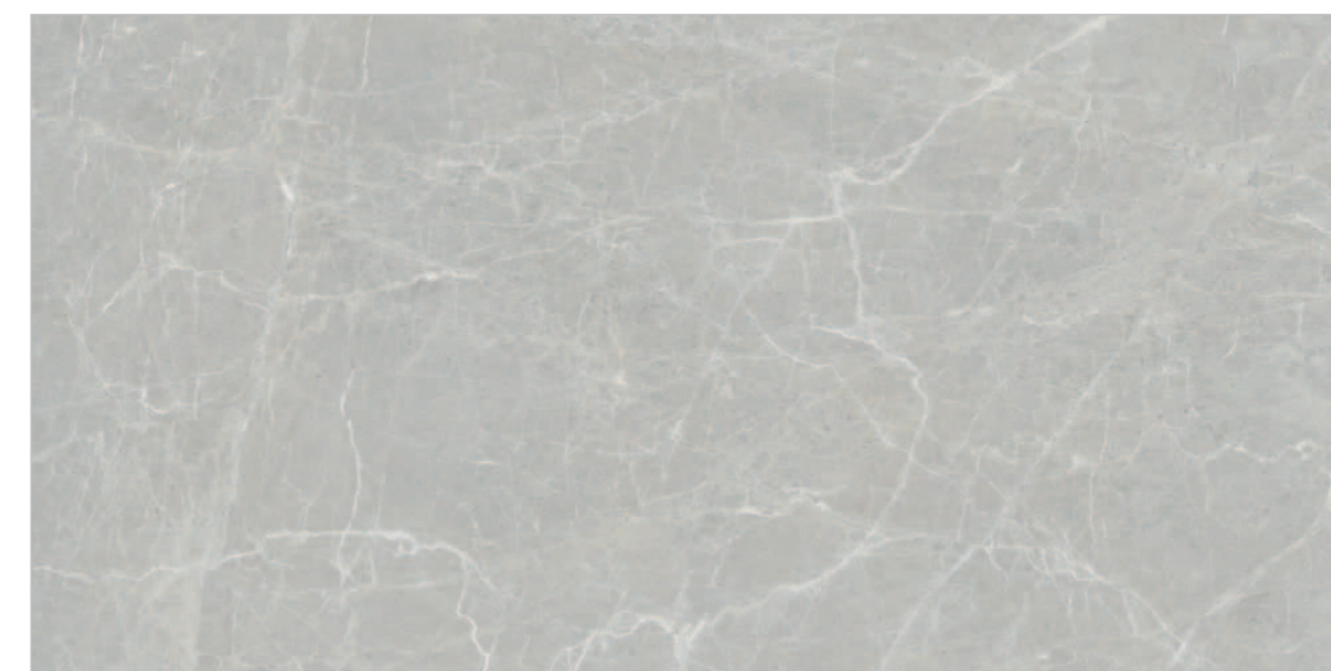

SURFACE :  
GLOSSY SURFACE

EBONY NATURAL

**EBONY WHITE**

Random : 05

PREVIEW || EBONY WHITE

**INFORMATION**

DIMENSION :  
600X1200MM  
60X120CM

SURFACE :  
GLOSSY SURFACE