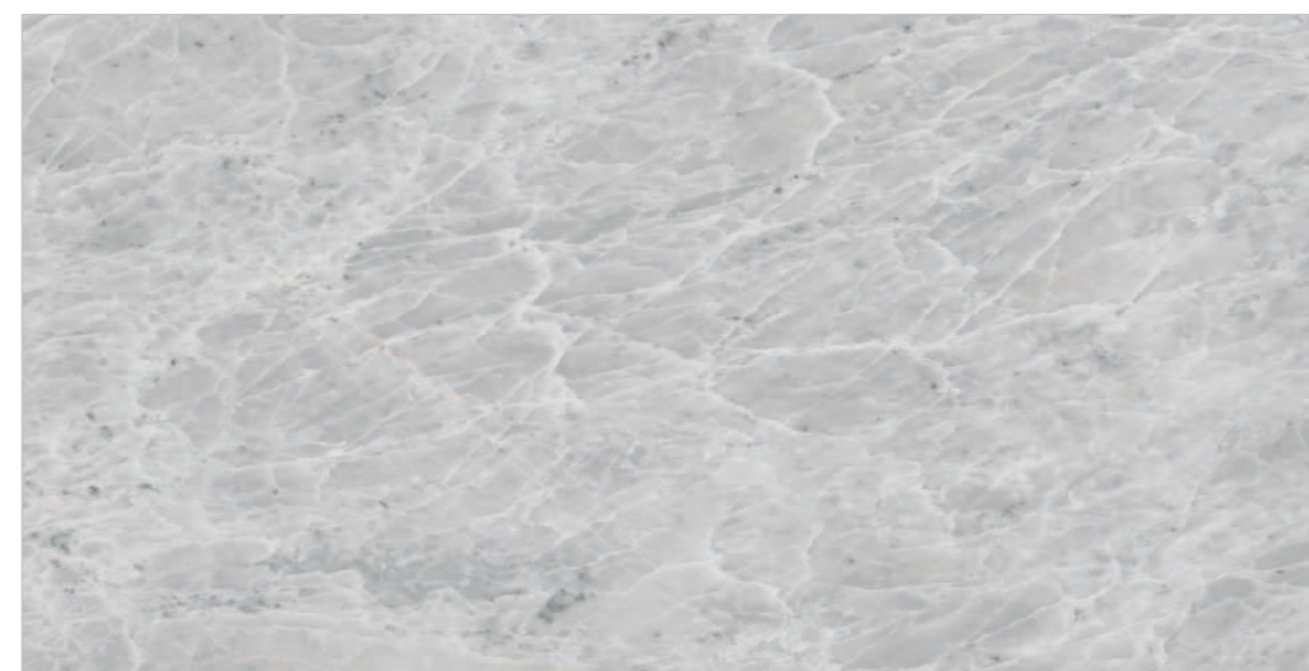

PREVIEW || BRUNO NERRO

**INFORMATION**

DIMENSION :  
600X1200MM  
60X120CM

SURFACE :  
GLOSSY SURFACE

BRUNO NERRO

**BRUNO WHITE**

Random : 05

PREVIEW || BRUNO WHITE