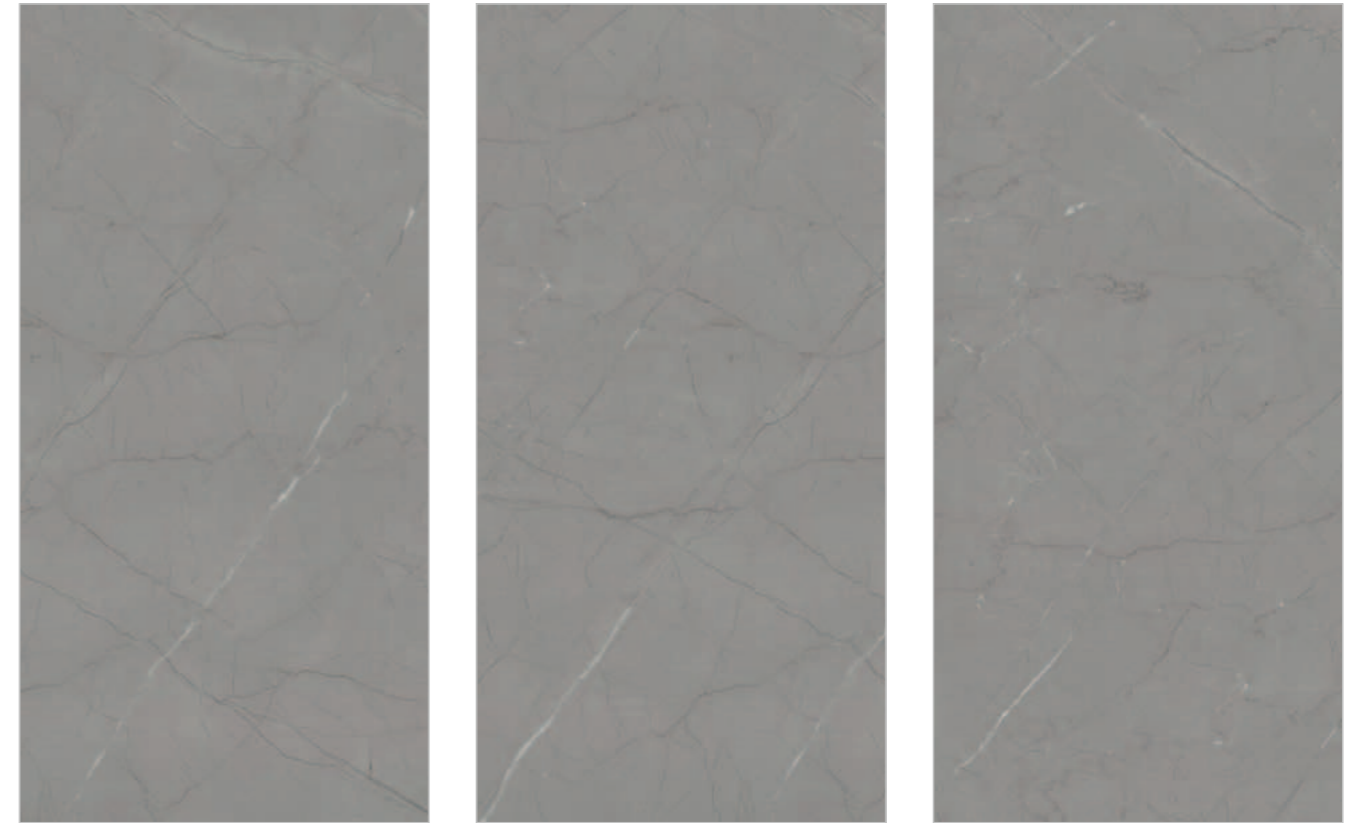

DIMENSION :  
600X1200MM  
60X120CM

SURFACE :  
GLOSSY SURFACE

ARTISTIC WHITE

**BURBERRY GREY**

Random : 05

PREVIEW || BURBERRY GREY

**INFORMATION**

DIMENSION :  
600X1200MM  
60X120CM