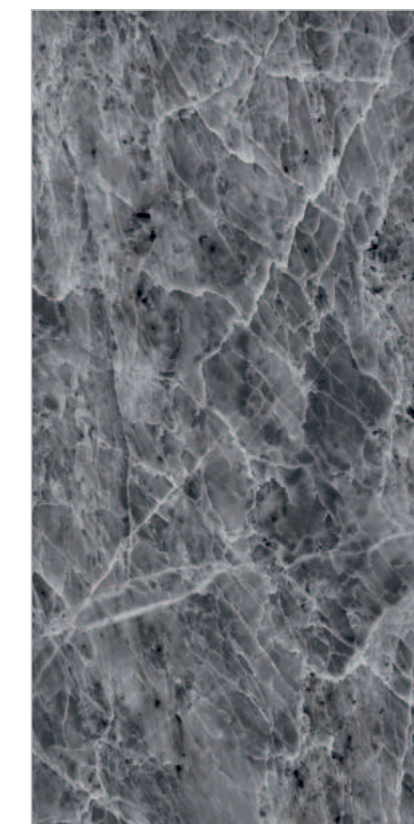

DIMENSION :  
600X1200MM  
60X120CM

SURFACE :  
GLOSSY SURFACE

BURBERRY BEIGE

**BRUNO ASH**

Random : 05

PREVIEW || BRUNO ASH

**INFORMATION**

DIMENSION :  
600X1200MM  
60X120CM