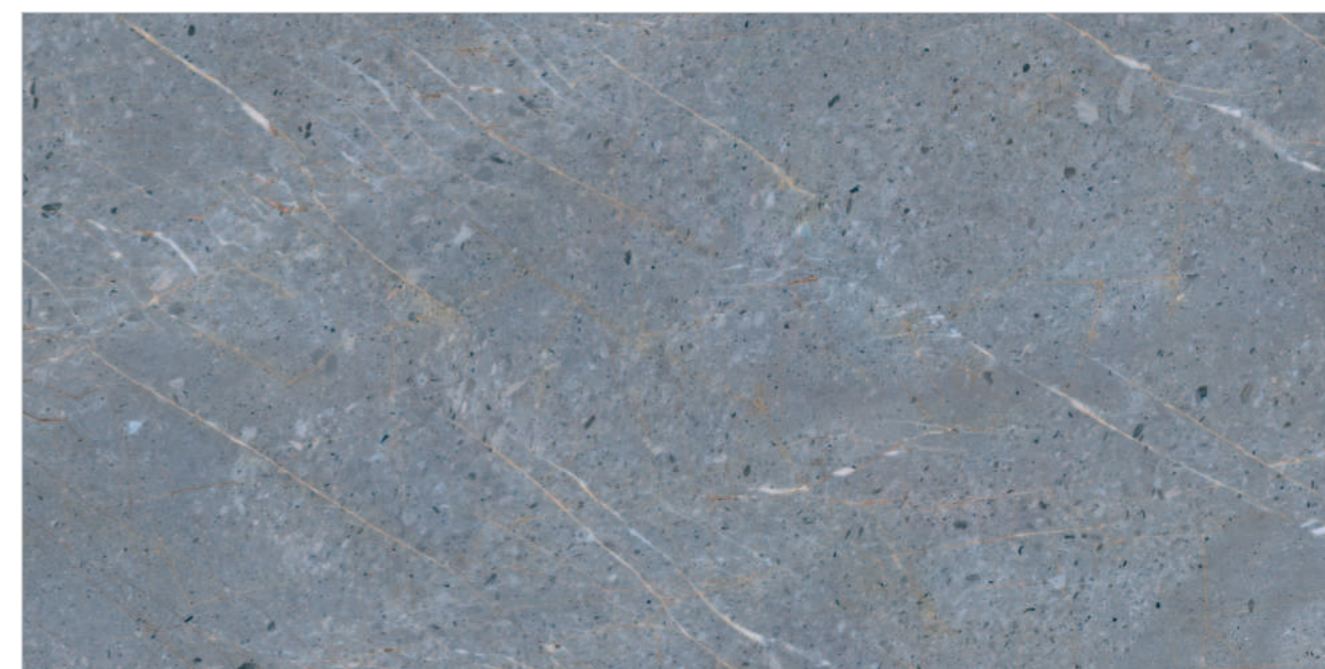

DIMENSION :  
600X1200MM  
60X120CM

SURFACE :  
GLOSSY SURFACE

AFYON BEIGE

**AFYON BLUE**

Random : 05

PREVIEW || AFYON BLUE

**INFORMATION**

DIMENSION :  
600X1200MM  
60X120CM