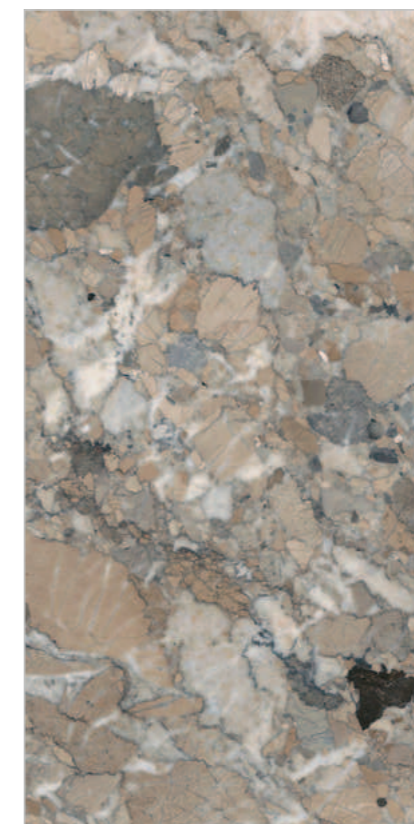

INFORMATION

DIMENSION :
600X1200MM
60X120CM

SURFACE :
GLOSSY SURFACE