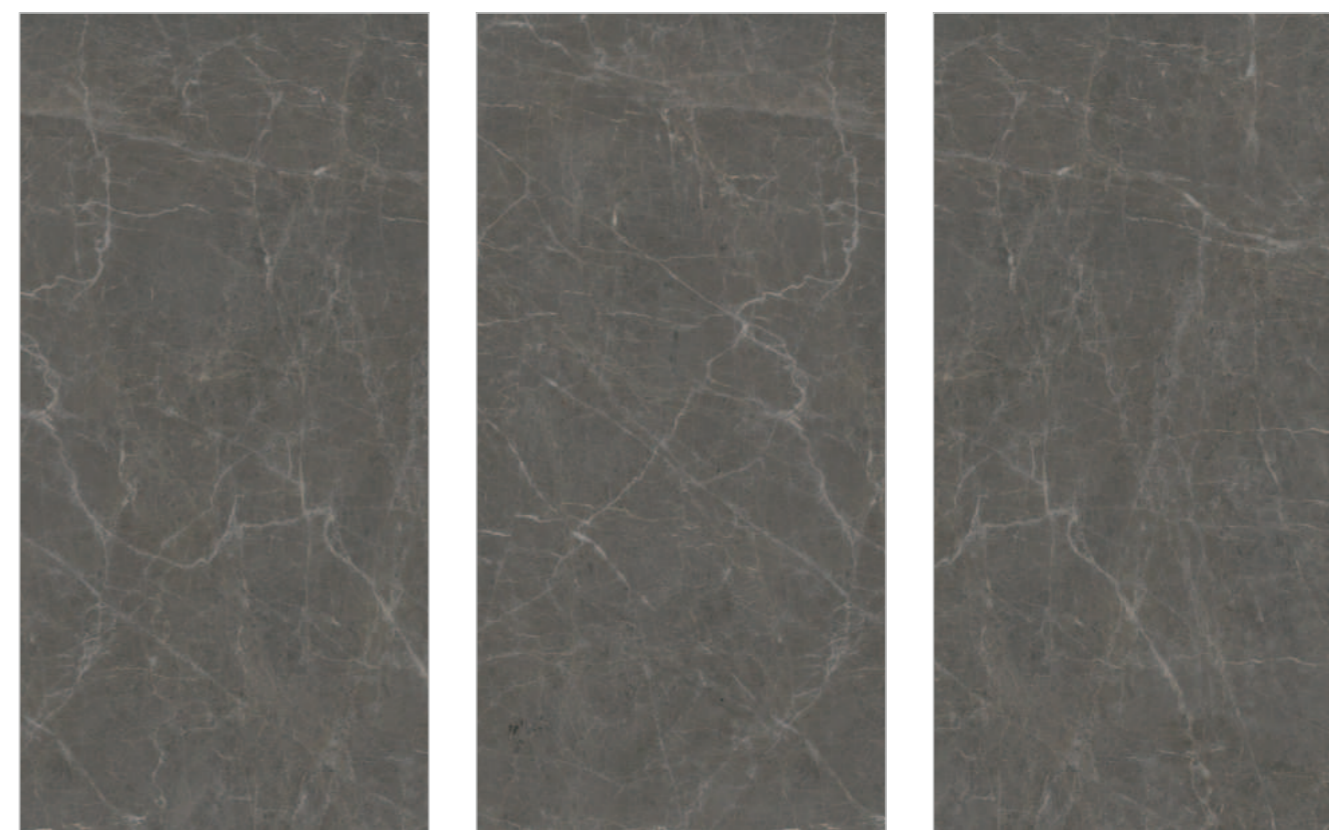

INFORMATION

DIMENSION :
600X1200MM
60X120CM

SURFACE :
GLOSSY SURFACE