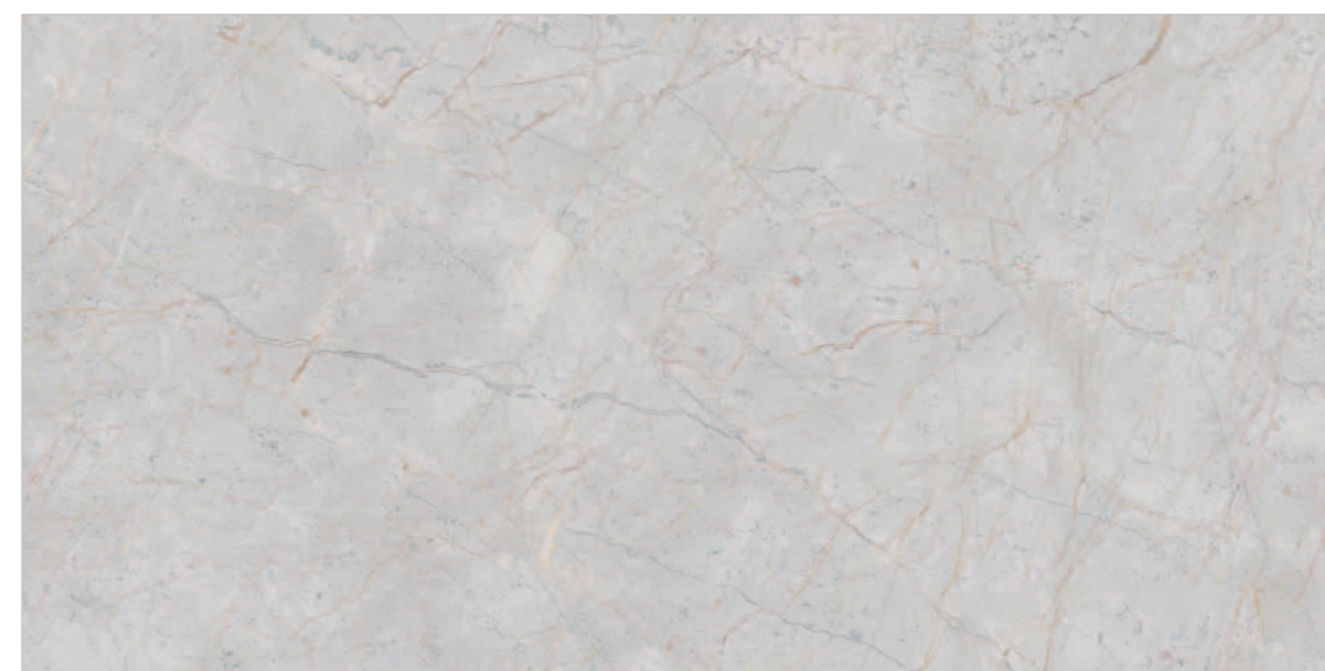

PREVIEW || ACHROMIC LIGHT

**INFORMATION**

DIMENSION :  
600X1200MM  
60X120CM

SURFACE :  
GLOSSY SURFACE

ACHROMIC LIGHT

**ACHROMIC NATURAL**

Random : 05

PREVIEW || ACHROMIC NATURAL