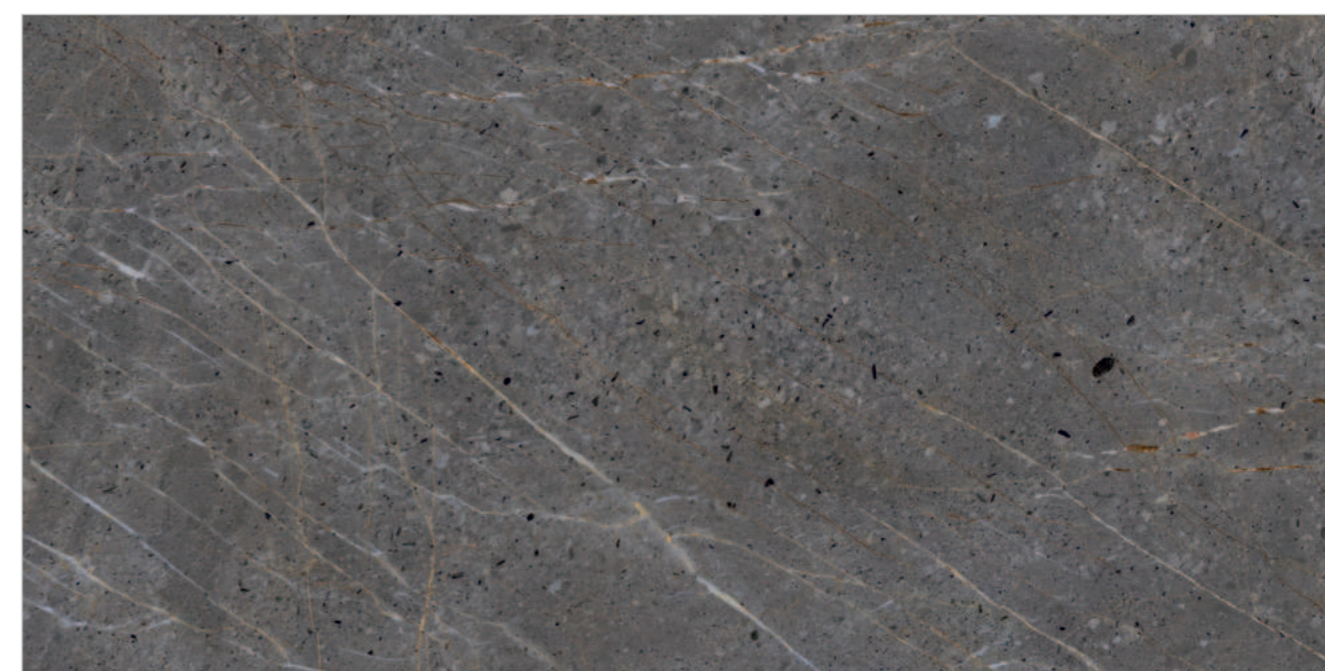

INFORMATION

DIMENSION :
600X1200MM
60X120CM

SURFACE :
GLOSSY SURFACE