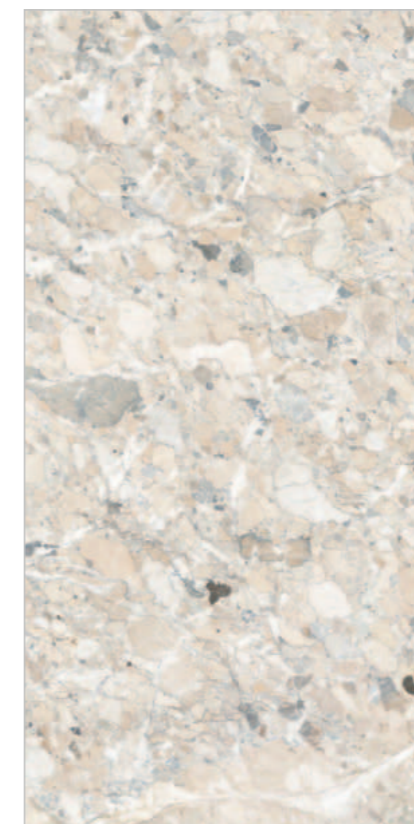

SURFACE :  
GLOSSY SURFACE

ALFA TIGER

**ALFREDO LIGHT**

Random : 05

PREVIEW || ALFREDO LIGHT

**INFORMATION**

DIMENSION :  
600X1200MM  
60X120CM

SURFACE :  
GLOSSY SURFACE