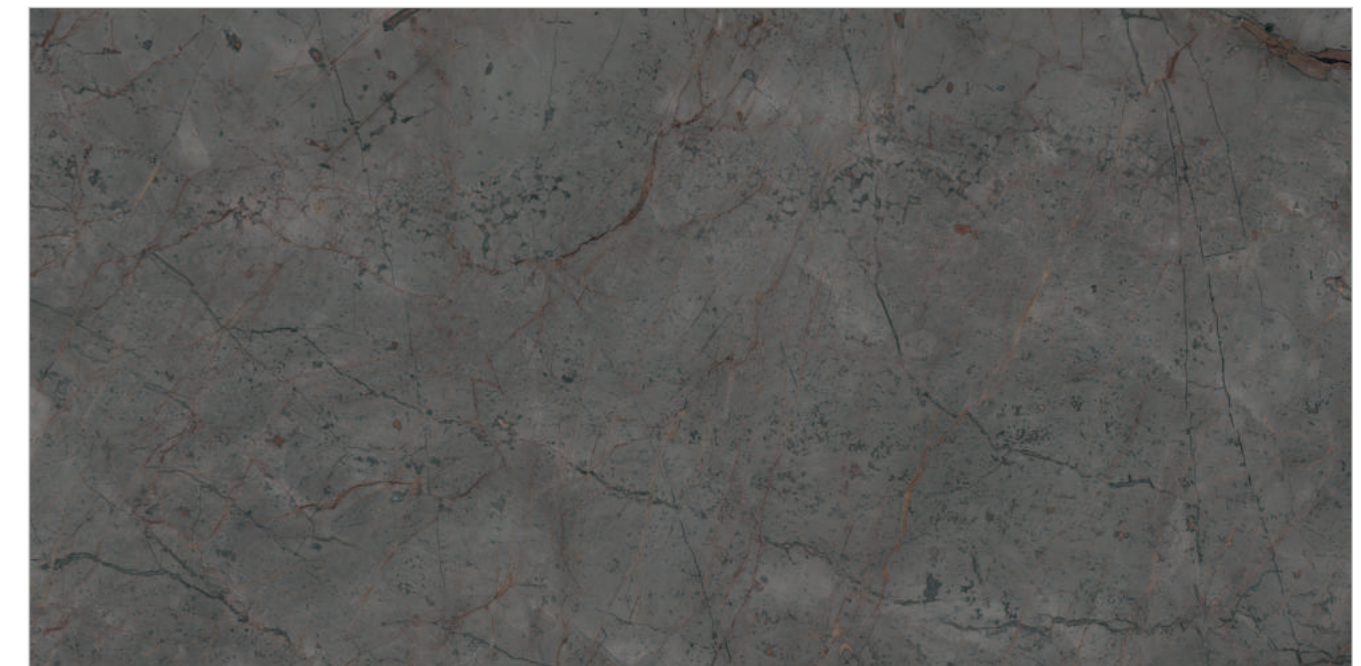

Showroom

**ACHROMIC BLACK**

Random : 05

PREVIEW || ACHROMIC BLACK

**INFORMATION**

DIMENSION :  
600X1200MM  
60X120CM

SURFACE :  
GLOSSY SURFACE

ACHROMIC BLACK