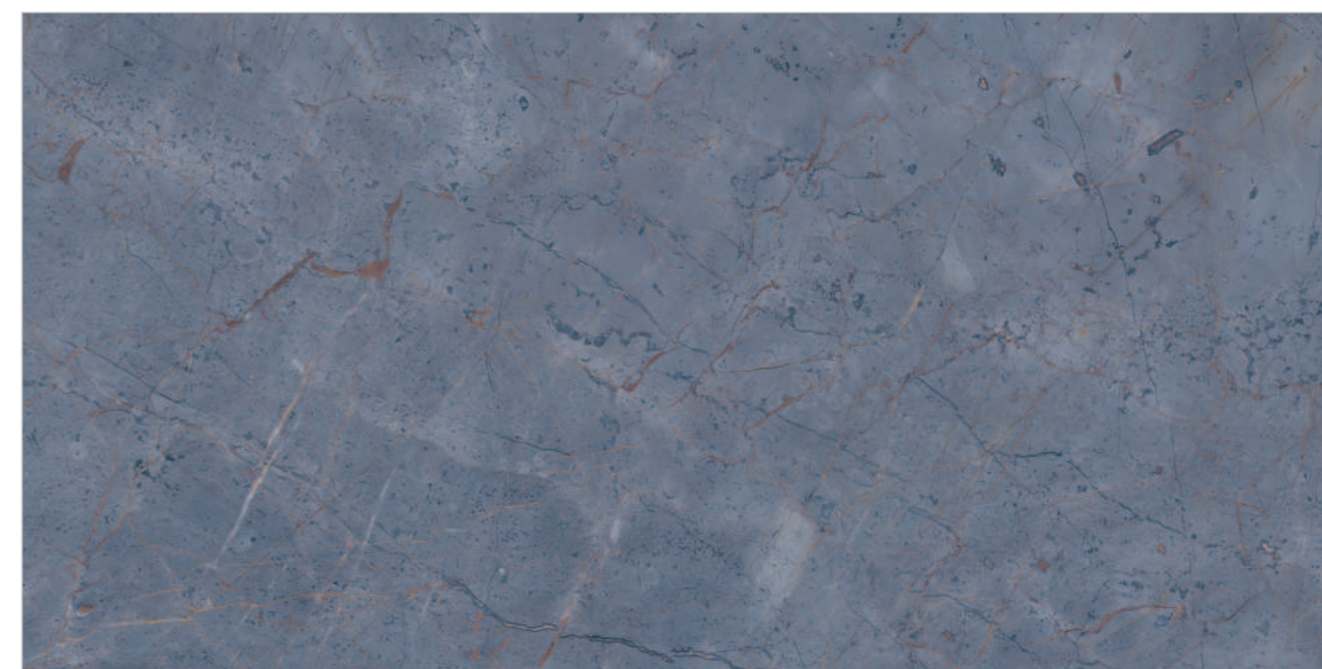

**ACHROMIC BLUE**

Random : 05

PREVIEW || ACHROMIC BLUE

**INFORMATION**

DIMENSION :  
600X1200MM  
60X120CM

SURFACE :  
GLOSSY SURFACE

ACHROMIC BLUE

**ACHROMIC GREY**