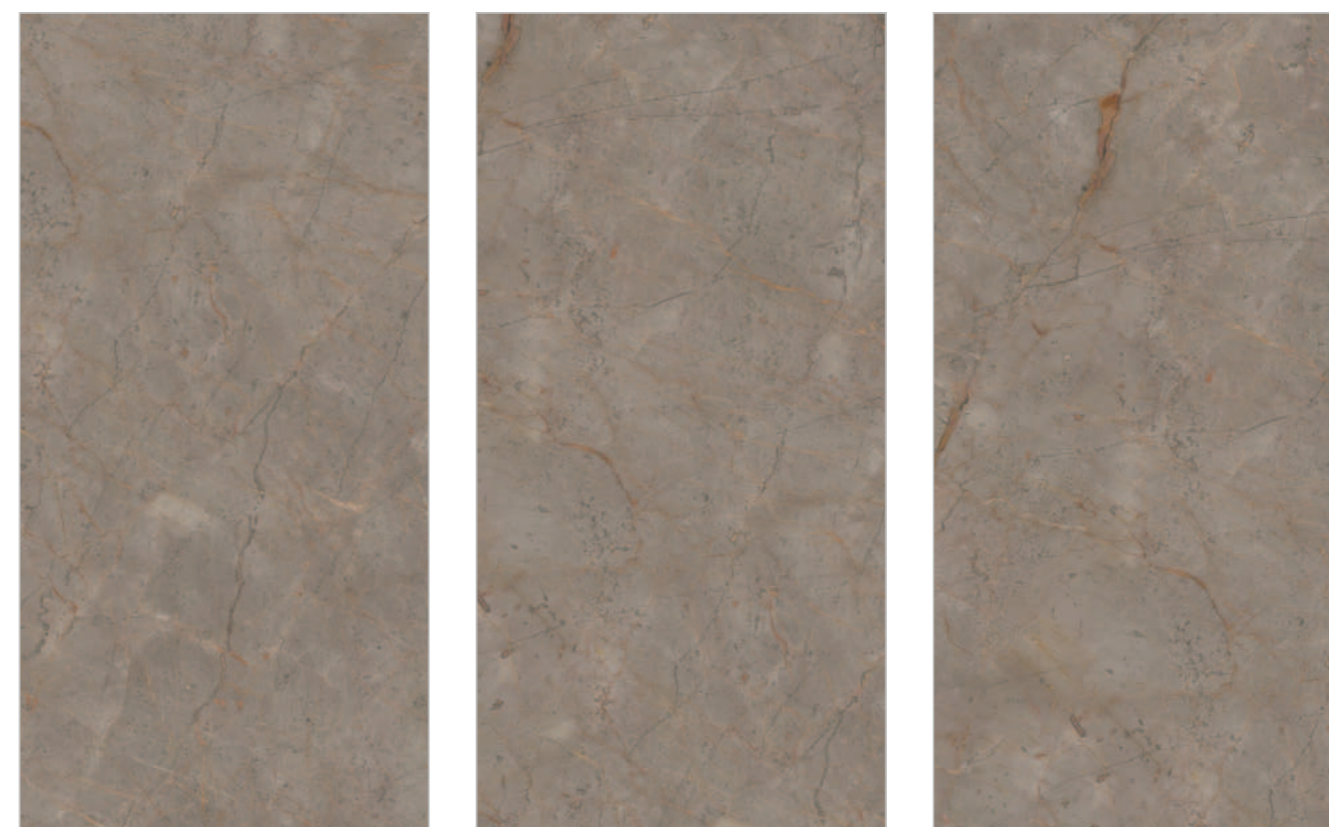

PREVIEW || ACHROMIC LIGHT

**INFORMATION**

DIMENSION :  
600X1200MM  
60X120CM

SURFACE :  
GLOSSY SURFACE

ACHROMIC LIGHT

**ACHROMIC NATURAL**

Random : 05

PREVIEW || ACHROMIC NATURAL