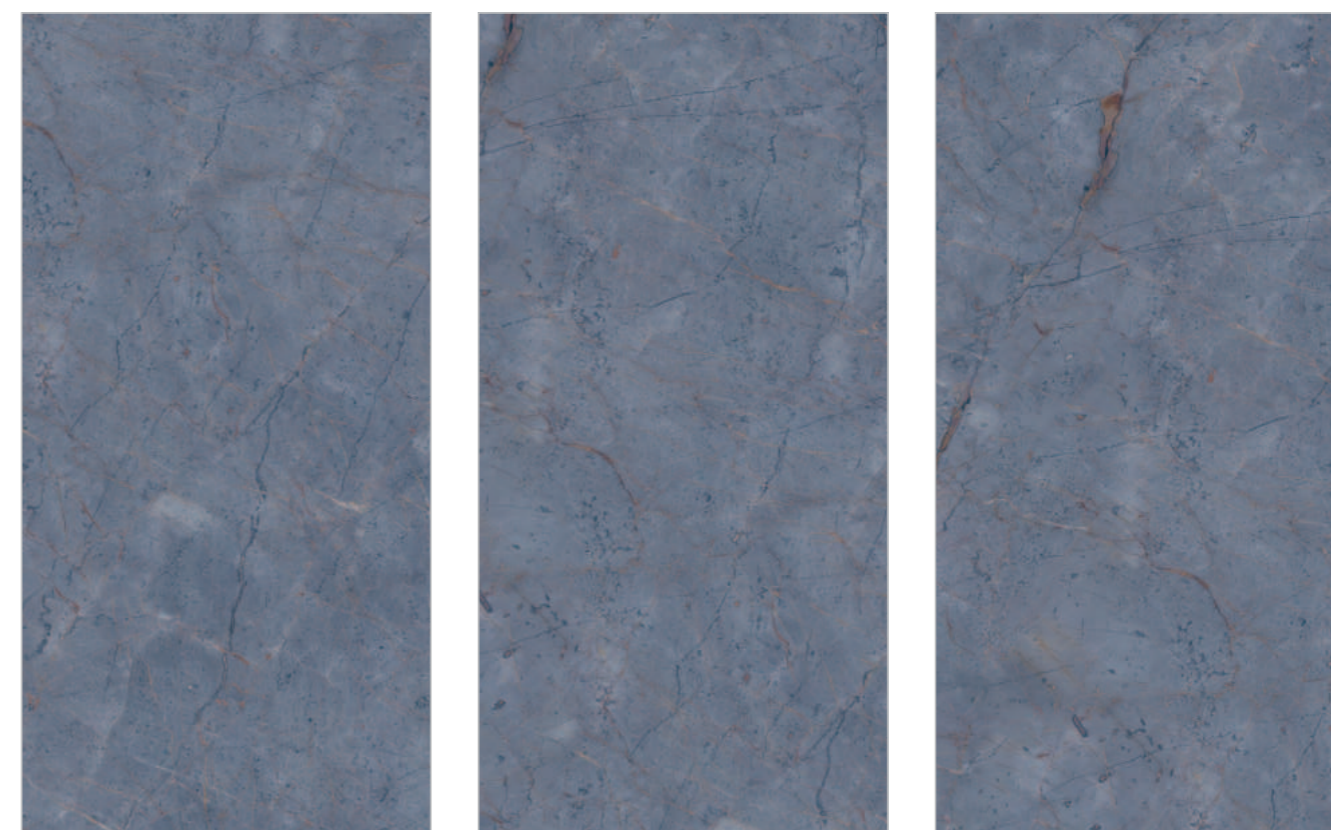

**ACHROMIC BLUE**

Random : 05

PREVIEW || ACHROMIC BLUE

**INFORMATION**

DIMENSION :  
600X1200MM  
60X120CM

SURFACE :  
GLOSSY SURFACE

ACHROMIC BLUE

**ACHROMIC GREY**