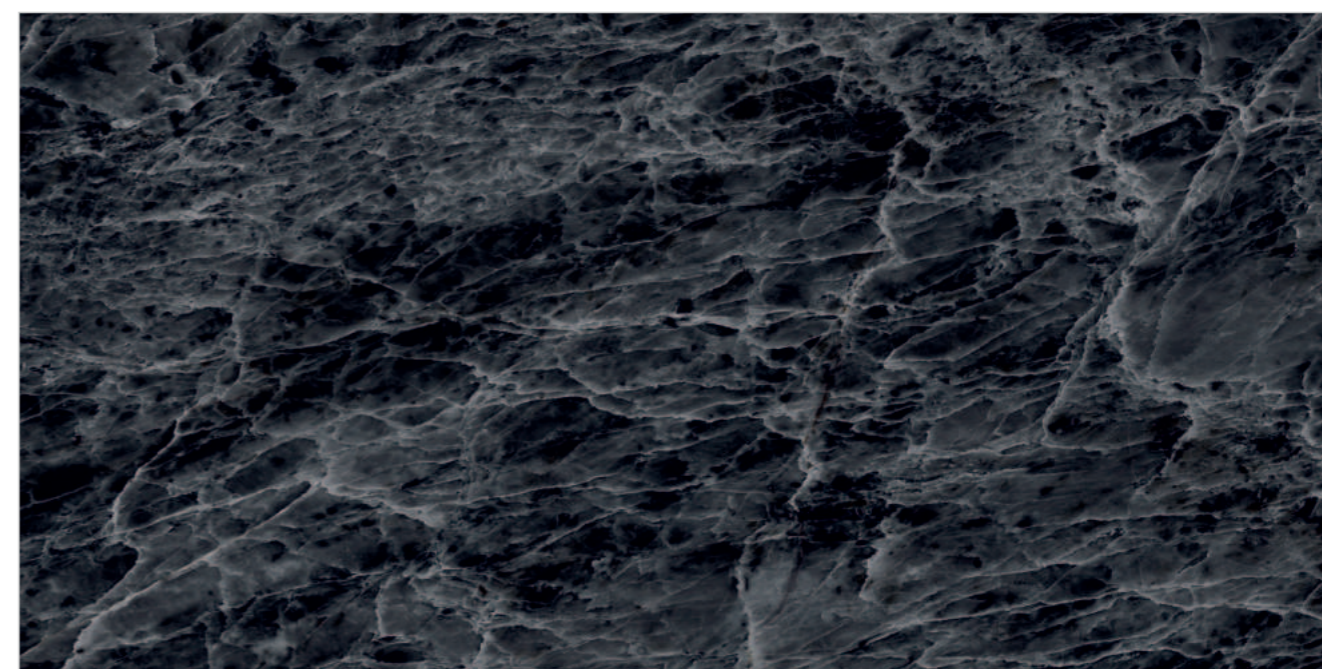

INFORMATION

DIMENSION :
600X1200MM
60X120CM

SURFACE :
GLOSSY SURFACE