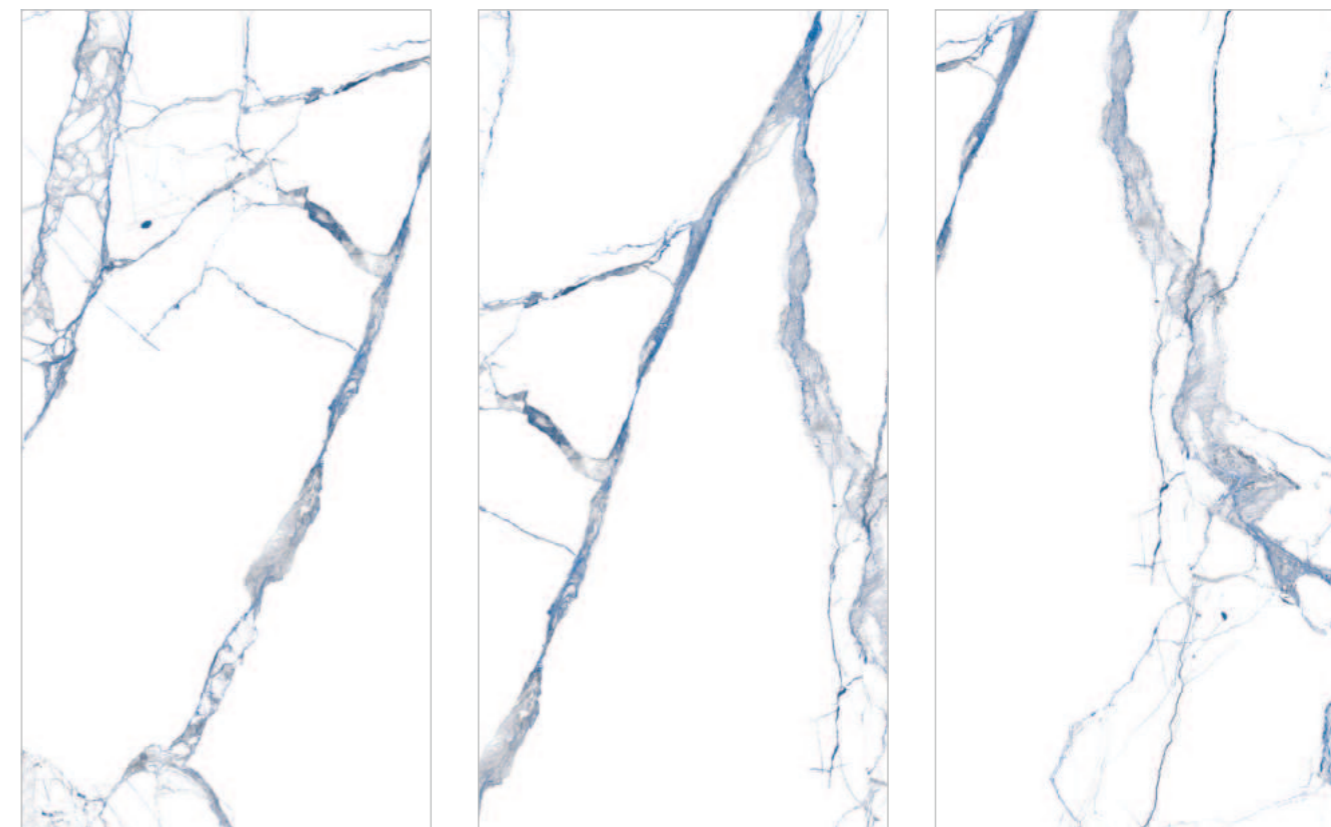

INFORMATION

DIMENSION :
600X1200MM
60X120CM

SURFACE :
GLOSSY SURFACE