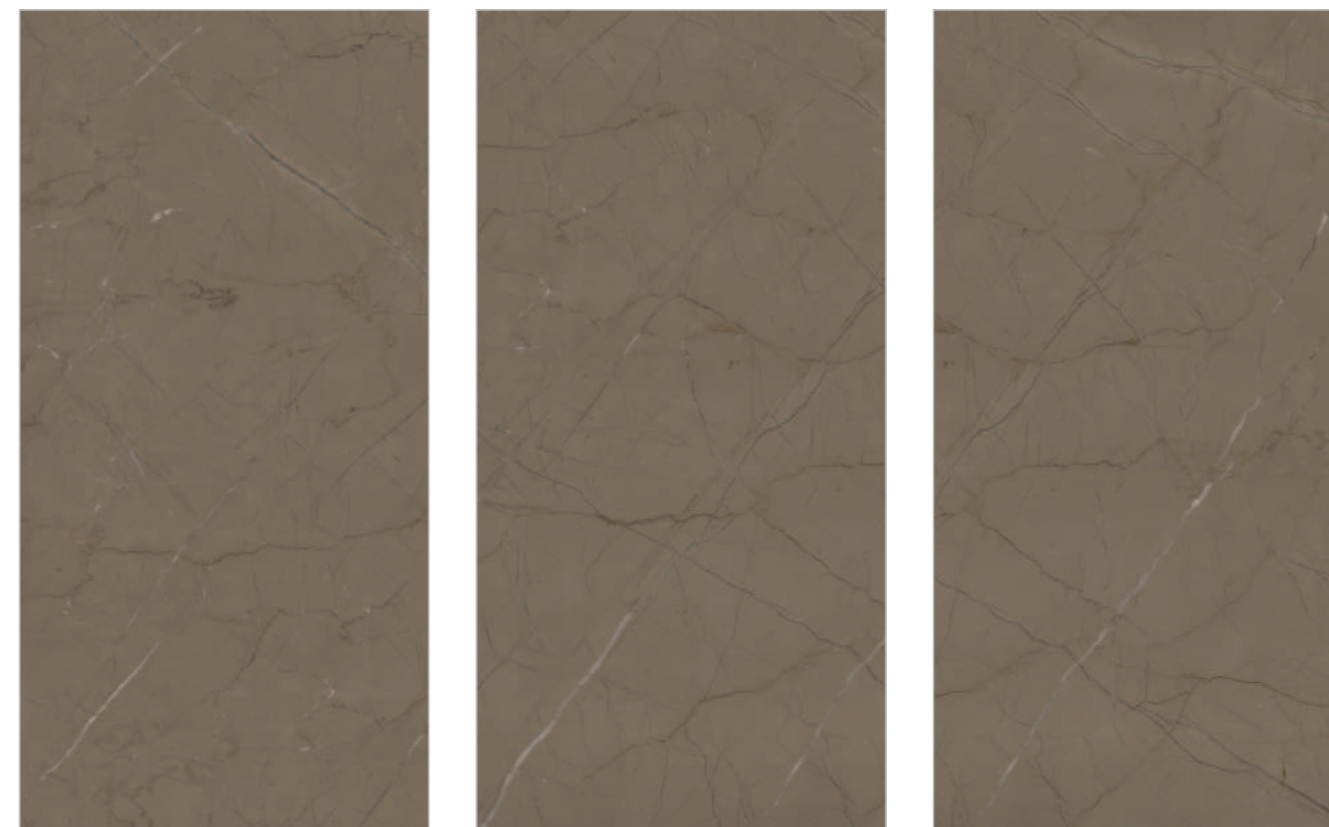

SURFACE :  
GLOSSY SURFACE

BURBERRY GREY

**BURBERRY NATURAL**

Random : 05

PREVIEW || BURBERRY NATURAL

**INFORMATION**

DIMENSION :  
600X1200MM  
60X120CM

SURFACE :  
GLOSSY SURFACE