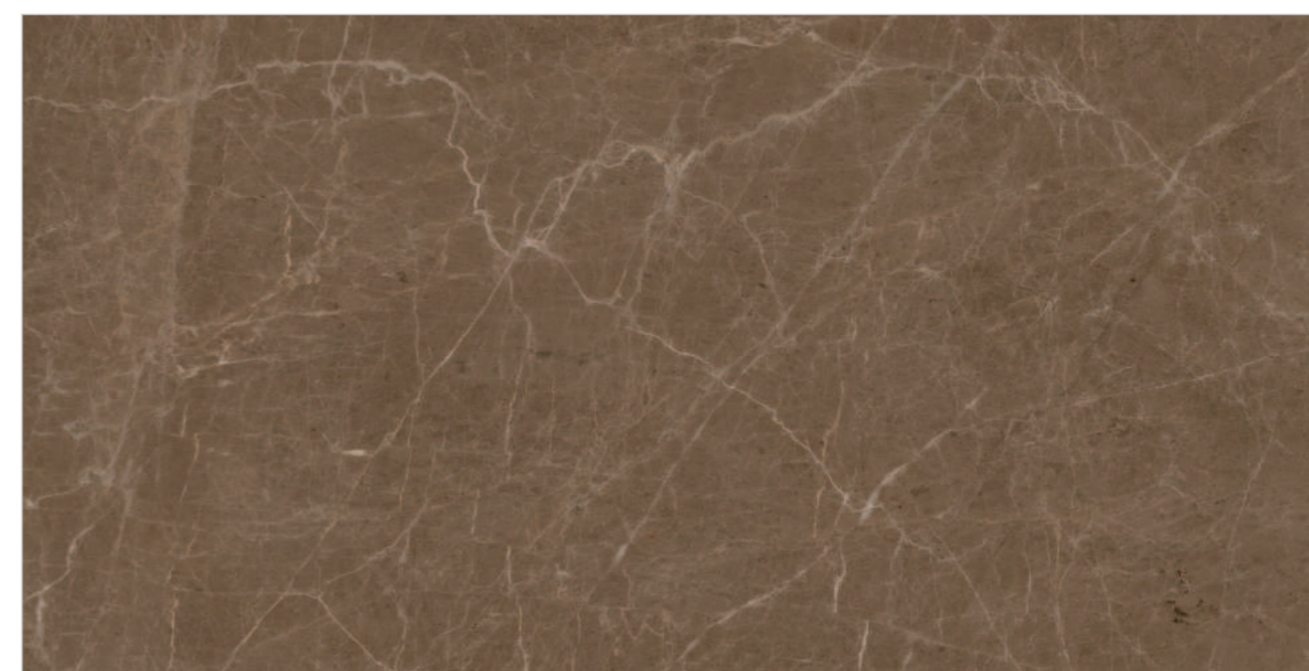

INFORMATION

DIMENSION :
600X1200MM
60X120CM

SURFACE :
GLOSSY SURFACE