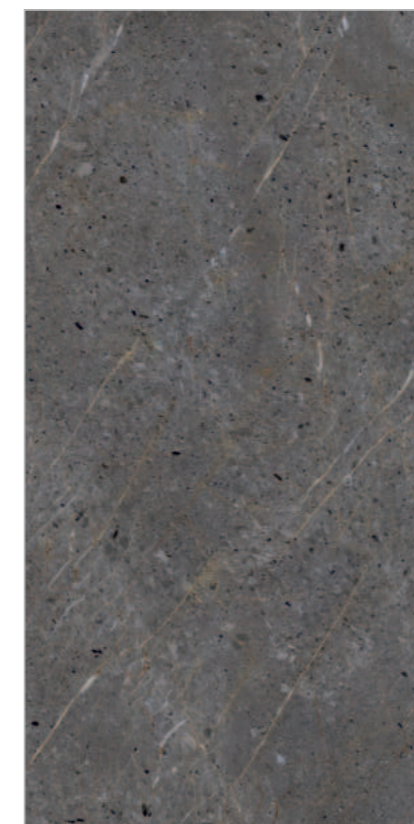

INFORMATION

DIMENSION :
600X1200MM
60X120CM

SURFACE :
GLOSSY SURFACE