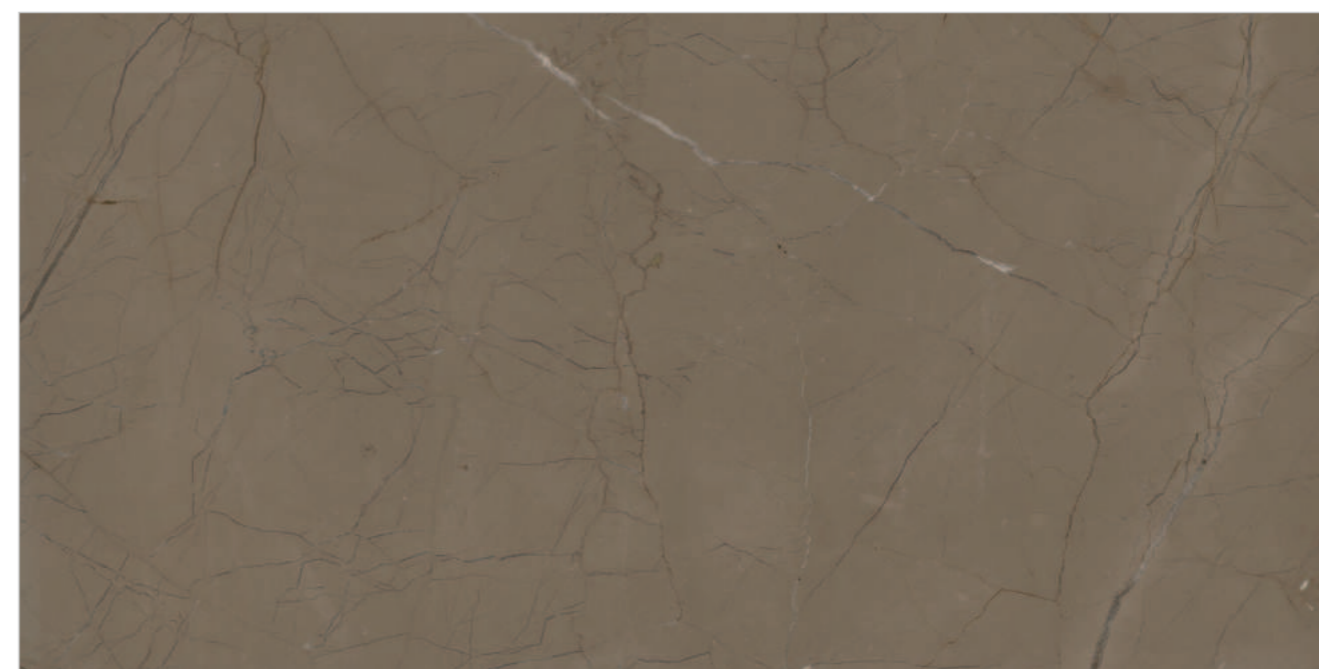

SURFACE :  
GLOSSY SURFACE

BURBERRY GREY

**BURBERRY NATURAL**

Random : 05

PREVIEW || BURBERRY NATURAL

**INFORMATION**

DIMENSION :  
600X1200MM  
60X120CM

SURFACE :  
GLOSSY SURFACE