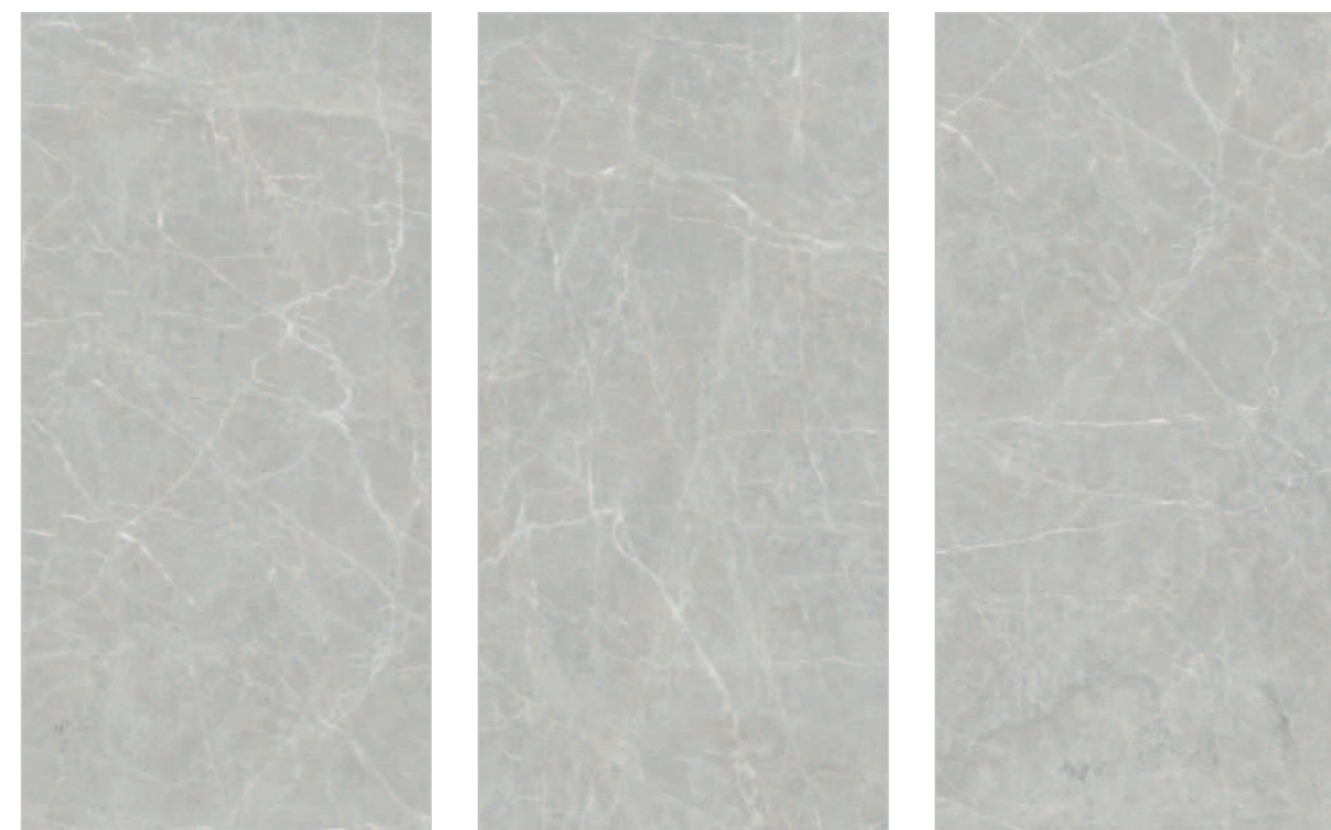

SURFACE :  
GLOSSY SURFACE

EBONY NATURAL

**EBONY WHITE**

Random : 05

PREVIEW || EBONY WHITE

**INFORMATION**

DIMENSION :  
600X1200MM  
60X120CM

SURFACE :  
GLOSSY SURFACE