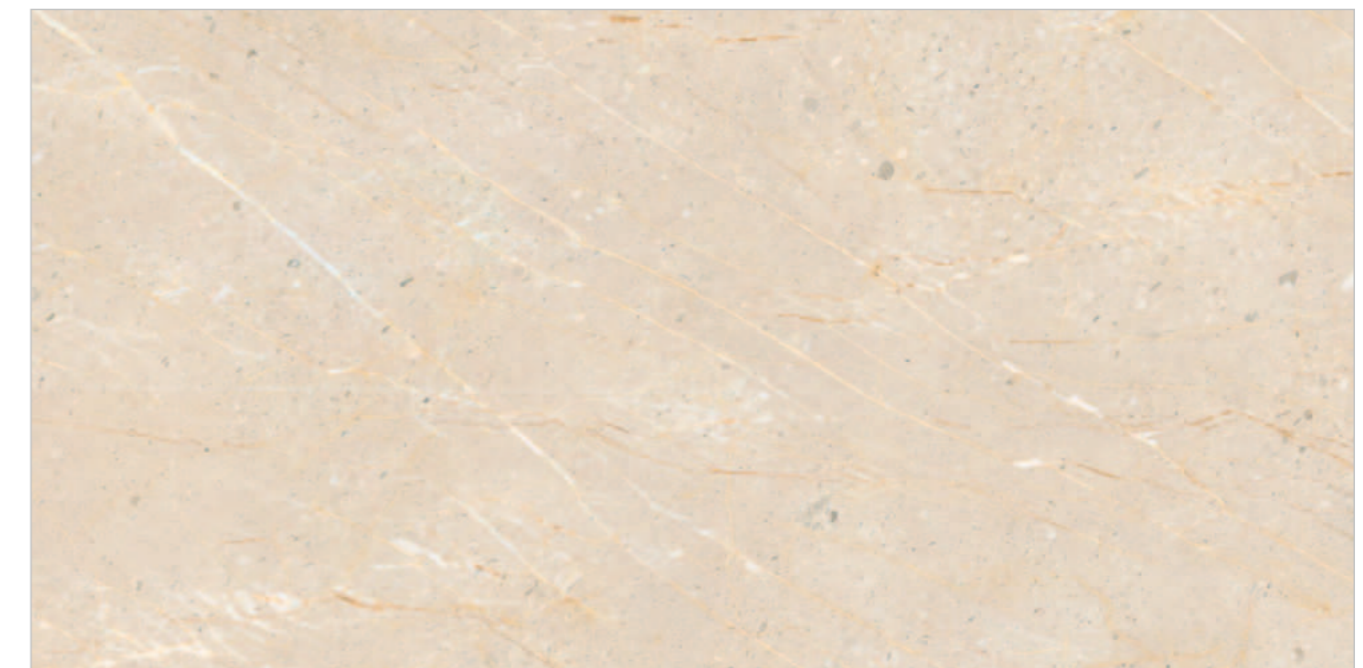

**INFORMATION**

DIMENSION :  
600X1200MM  
60X120CM

SURFACE :  
GLOSSY SURFACE

ACHROMIC NATURAL

**AFYON BEIGE**

Random : 05

PREVIEW || AFYON BEIGE

**INFORMATION**