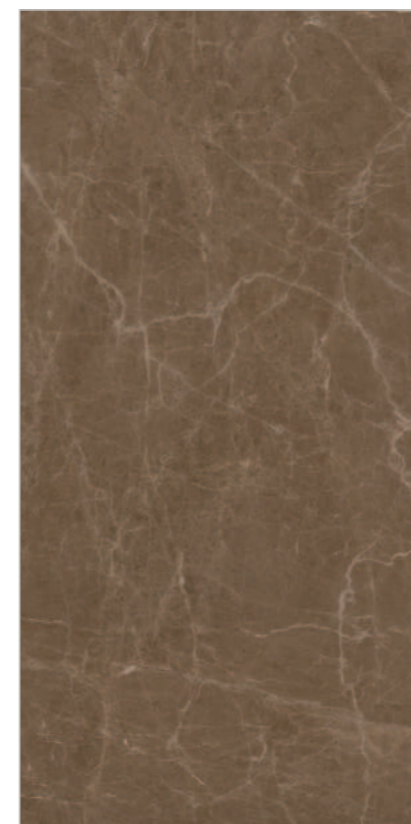

INFORMATION

DIMENSION :
600X1200MM
60X120CM

SURFACE :
GLOSSY SURFACE