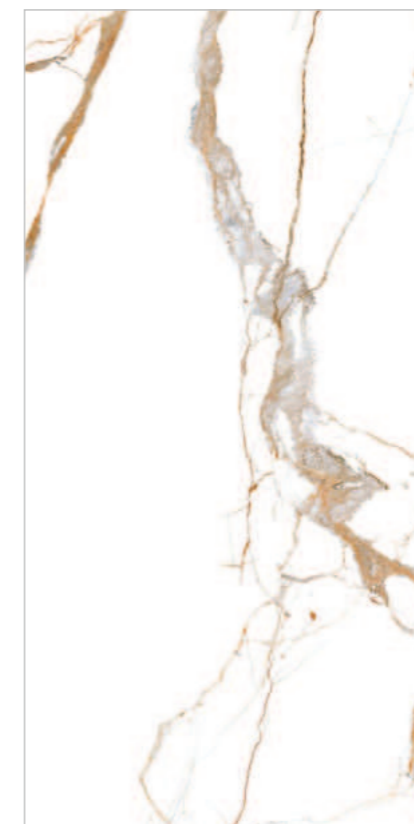

**INFORMATION**

DIMENSION :  
600X1200MM  
60X120CM

SURFACE :  
GLOSSY SURFACE

**ALFA TIGER**

Random : 04

PREVIEW || ALFA TIGER

**INFORMATION**

DIMENSION :  
600X1200MM  
60X120CM