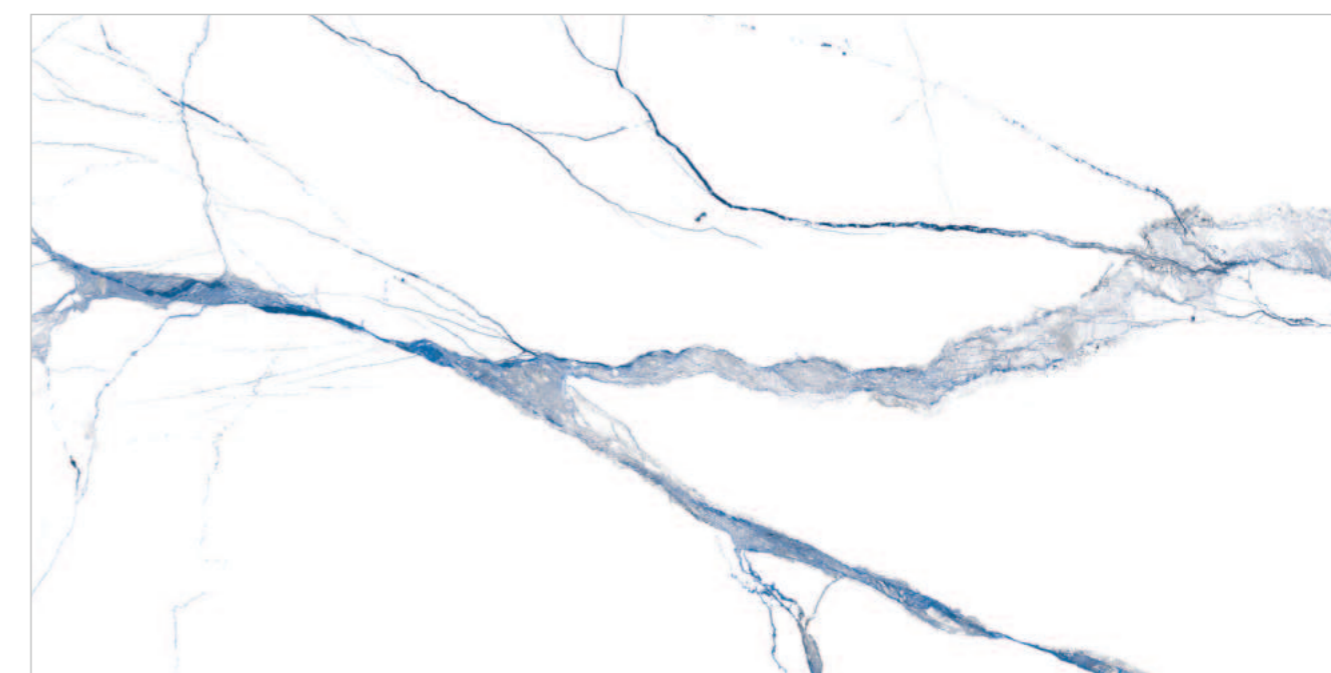

INFORMATION

DIMENSION :
600X1200MM
60X120CM

SURFACE :
GLOSSY SURFACE