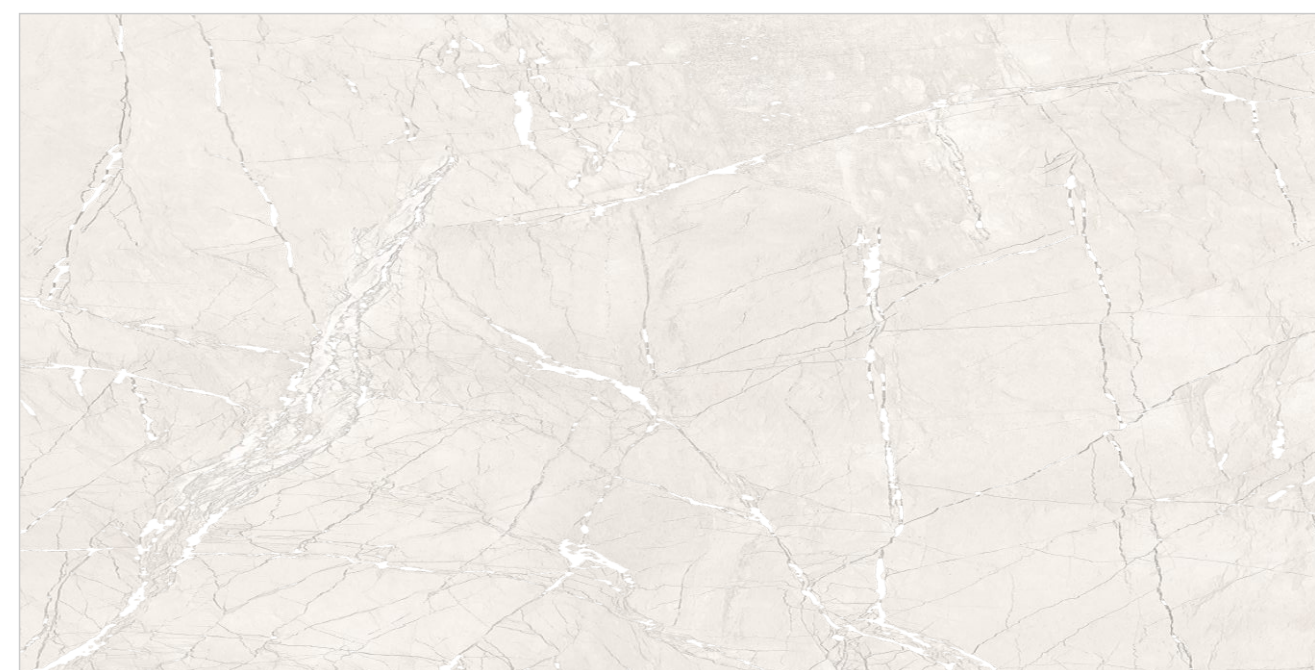

INFORMATION

DIMENSION :
600X1200MM
60X120CM

SURFACE : CARVING