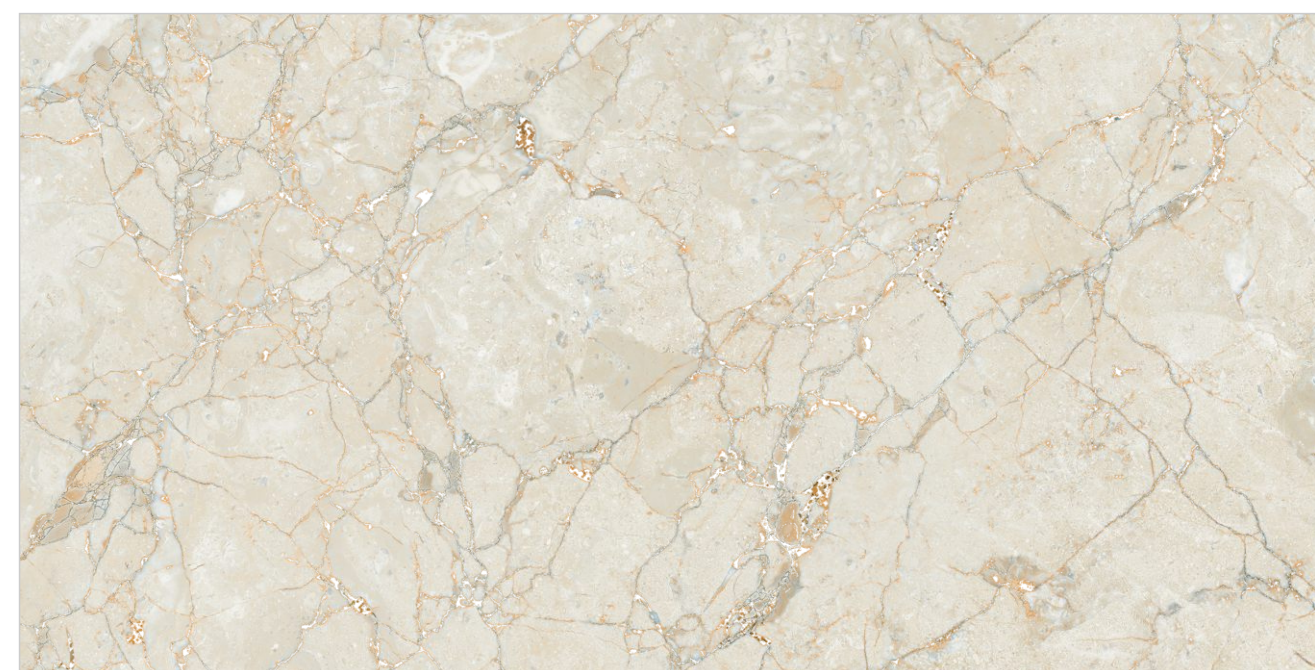

INFORMATION

DIMENSION :
600X1200MM
60X120CM

SURFACE : CARVING