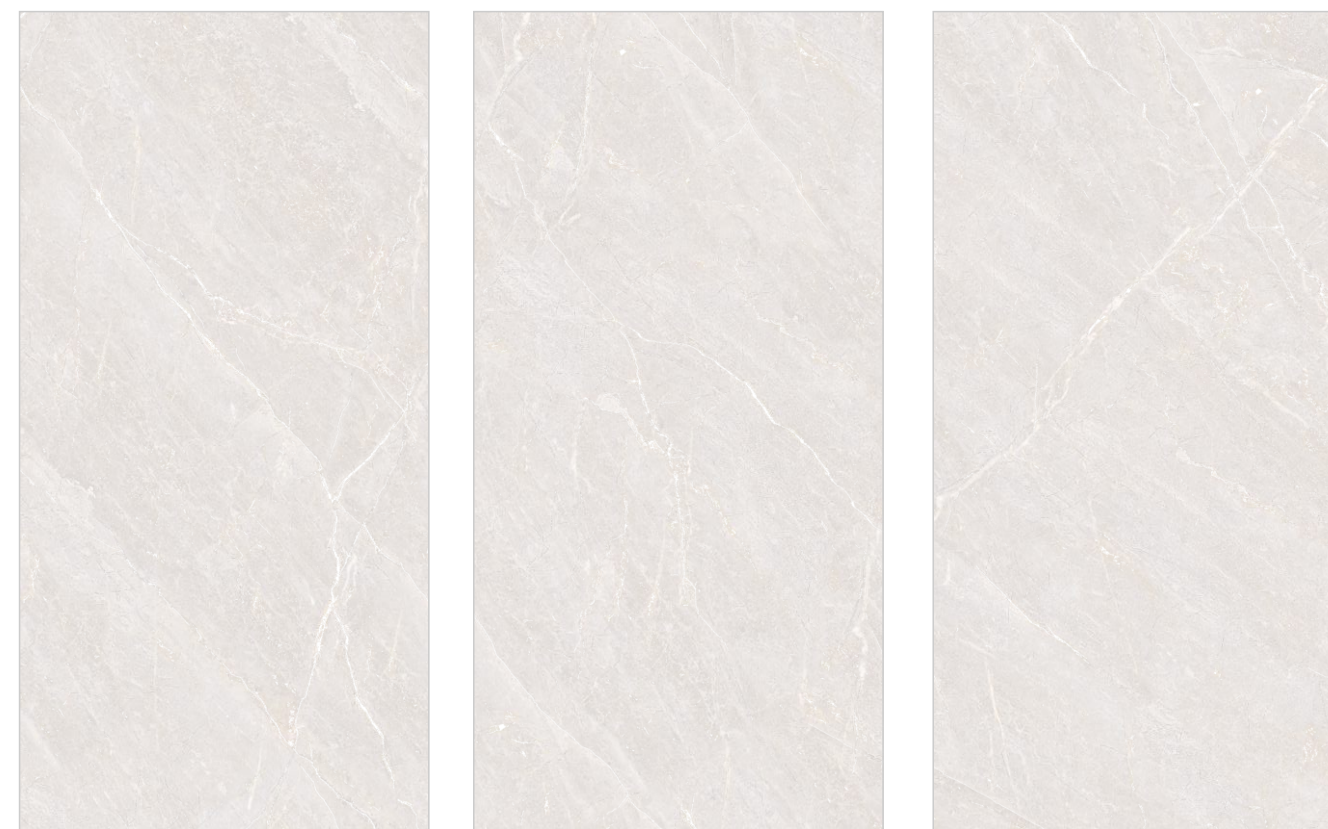

SURFACE : CARVING

PHANTOM NATURAL

PHOENIX BIANCO

Random : 04

PREVIEW || PHOENIX BIANCO

INFORMATION

DIMENSION :
600X1200MM
60X120CM

SURFACE : CARVING