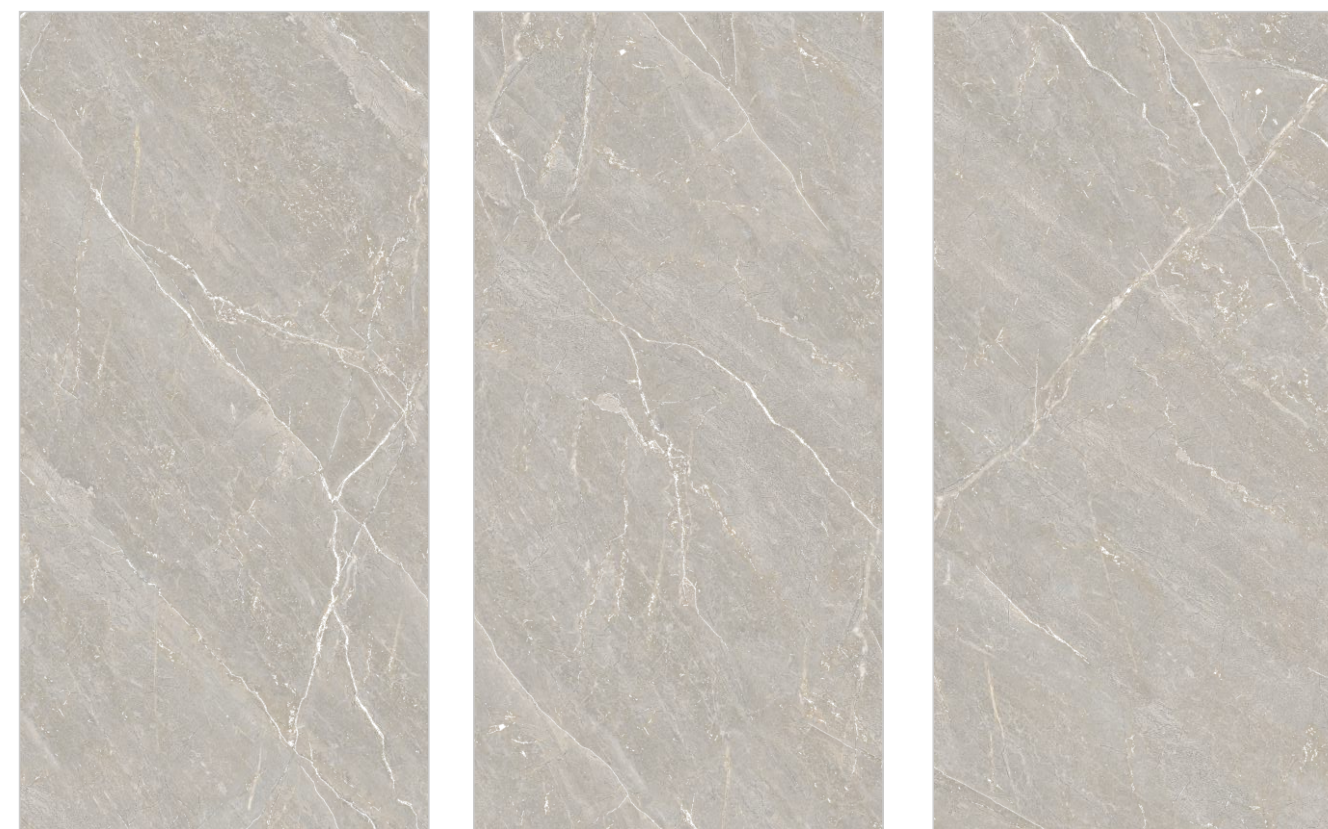

INFORMATION

DIMENSION :
600X1200MM
60X120CM

SURFACE : CARVING