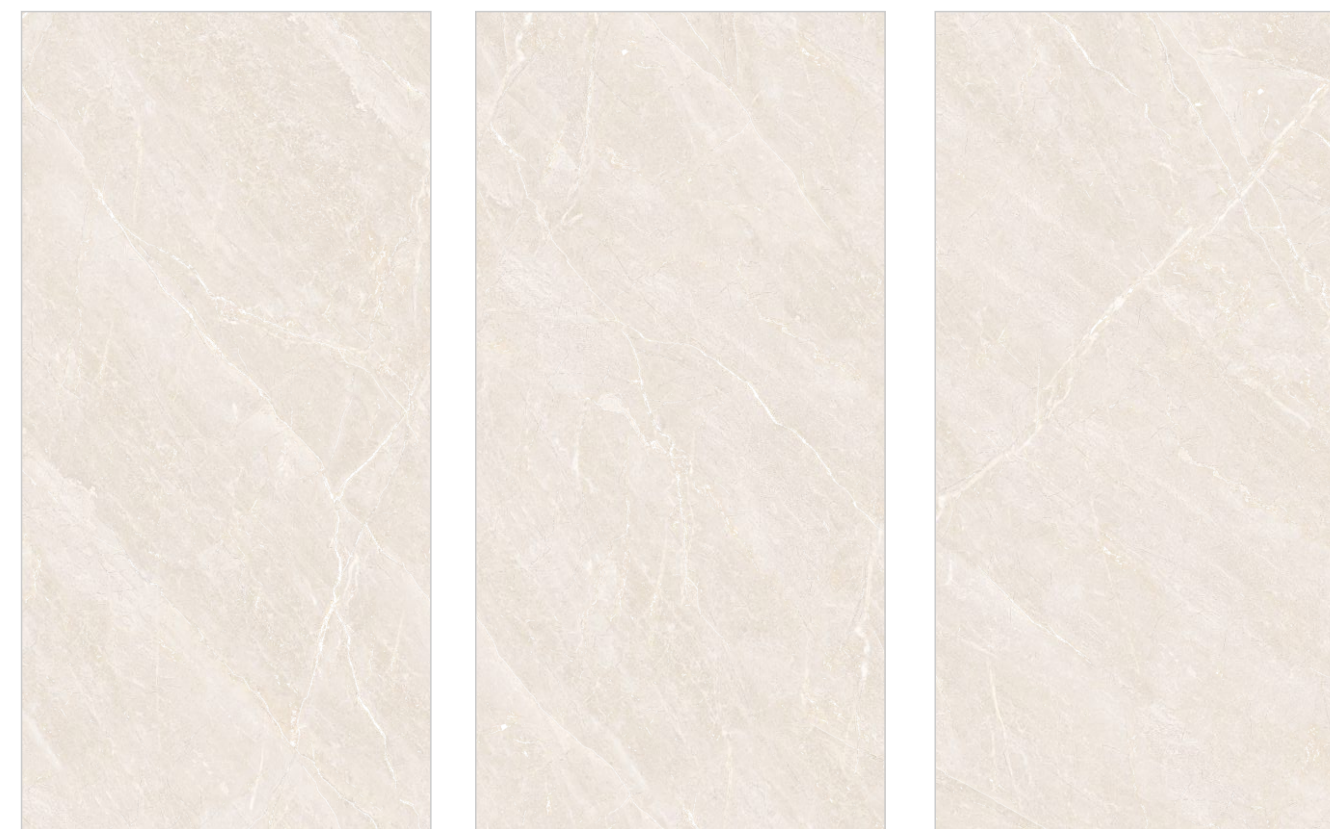

INFORMATION

DIMENSION :
600X1200MM
60X120CM

SURFACE : CARVING