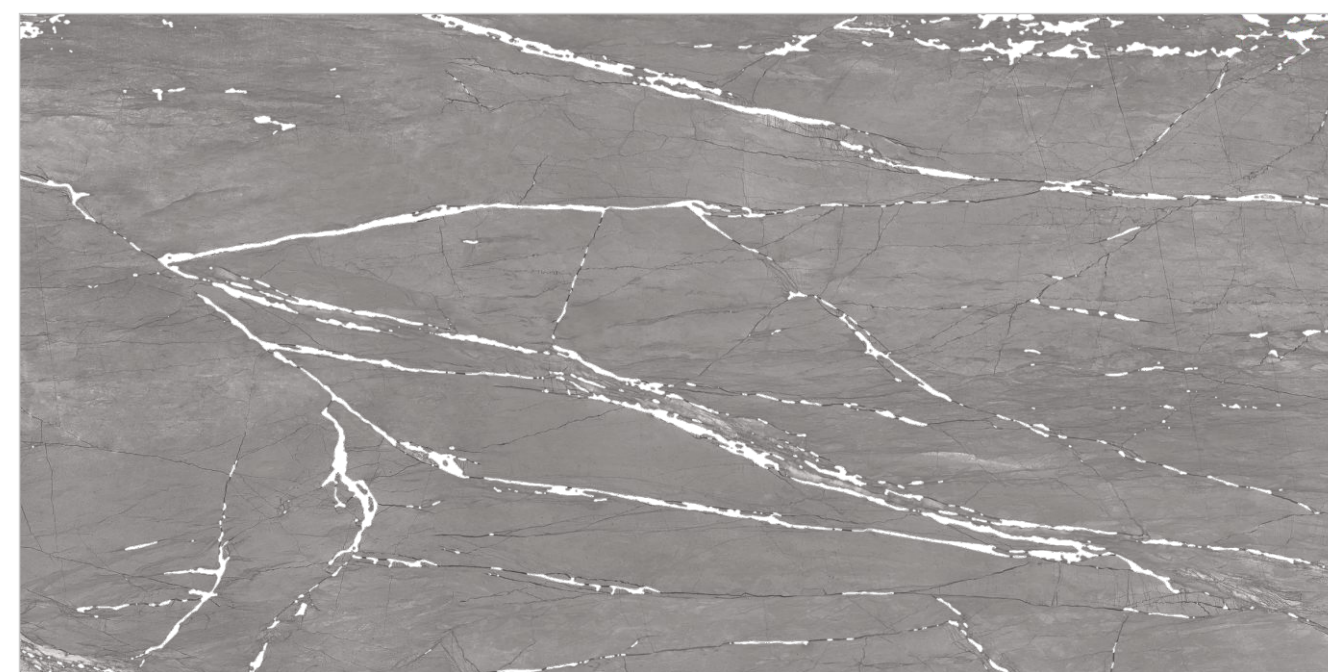

DIMENSION :
600X1200MM
60X120CM

SURFACE : CARVING

PICASSO CREMA

PICASSO NERO

Random : 03

PREVIEW || PICASSO NERO

INFORMATION

DIMENSION :
600X1200MM
60X120CM