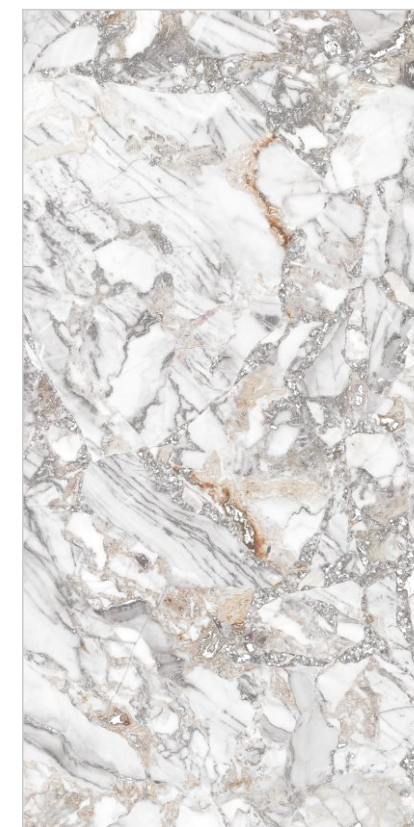

INFORMATION

DIMENSION :
600X1200MM
60X120CM

SURFACE : CARVING

VETICAN BIANCO

VICTORIA WHITE

Random : 04

PREVIEW || VICTORIA WHITE

INFORMATION