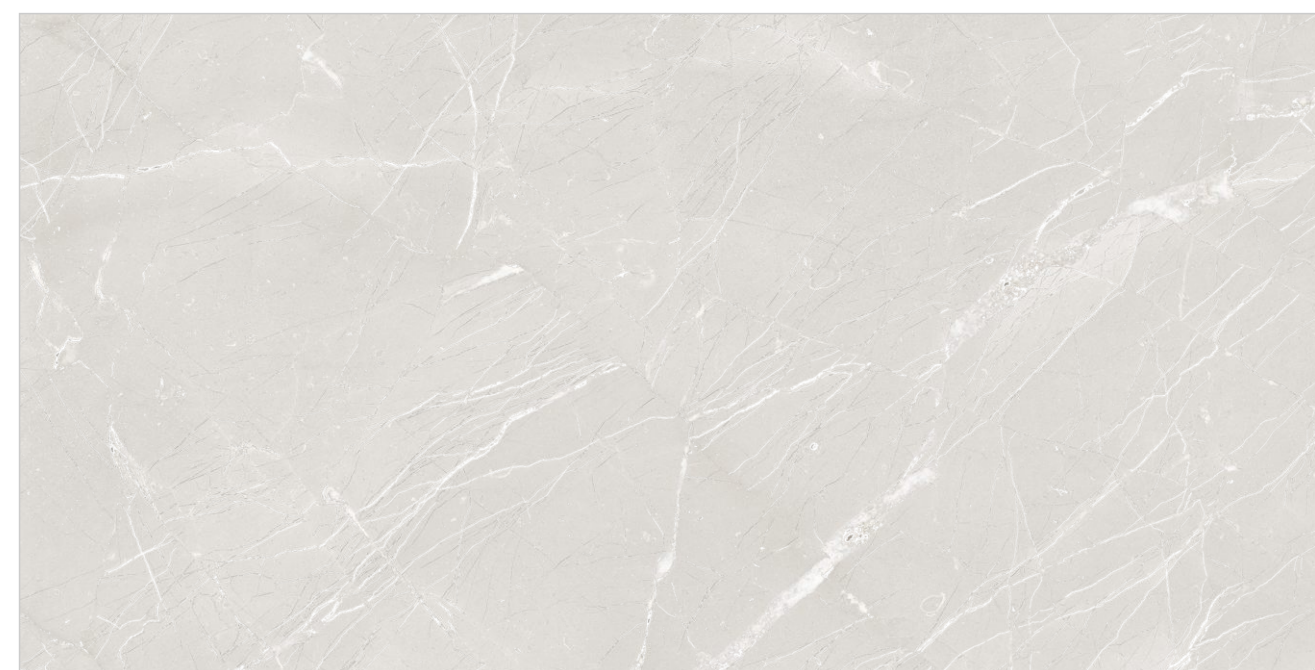

PREVIEW || VETICAN BEIGE

INFORMATION

DIMENSION :
600X1200MM
60X120CM

SURFACE : CARVING

VETICAN BEIGE

VETICAN BIANCO

Random : 04

PREVIEW || VETICAN BIANCO