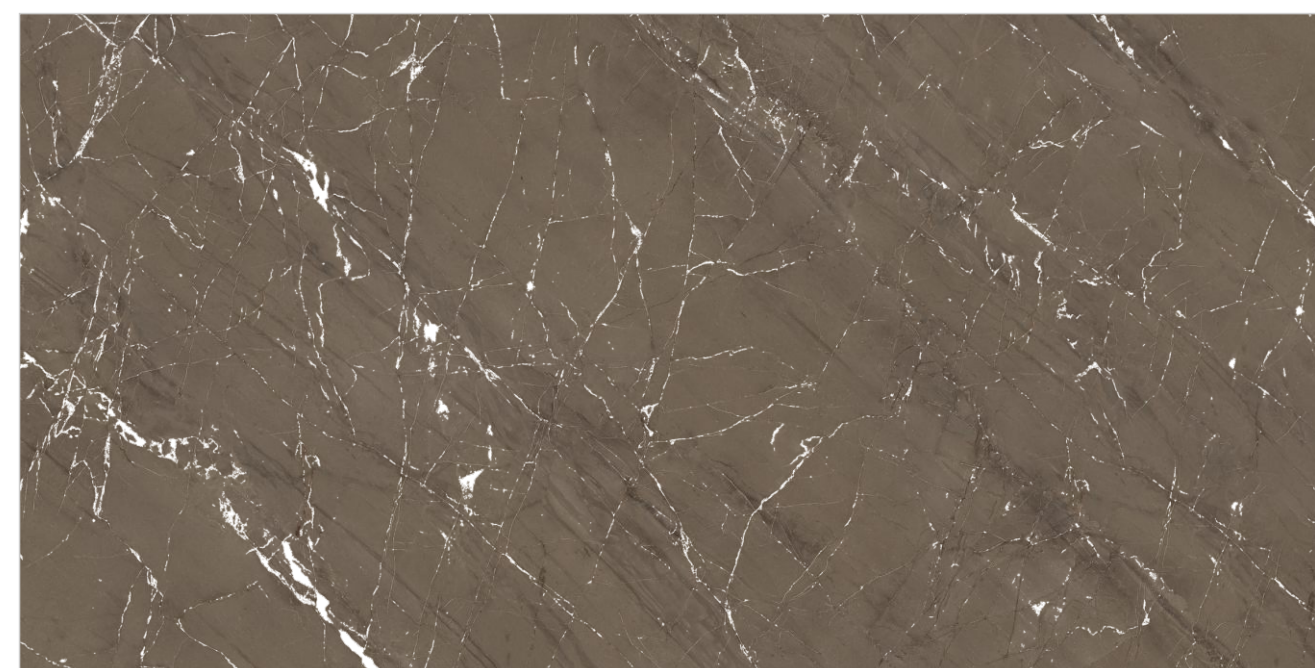

INFORMATION

DIMENSION :
600X1200MM
60X120CM

SURFACE : CARVING