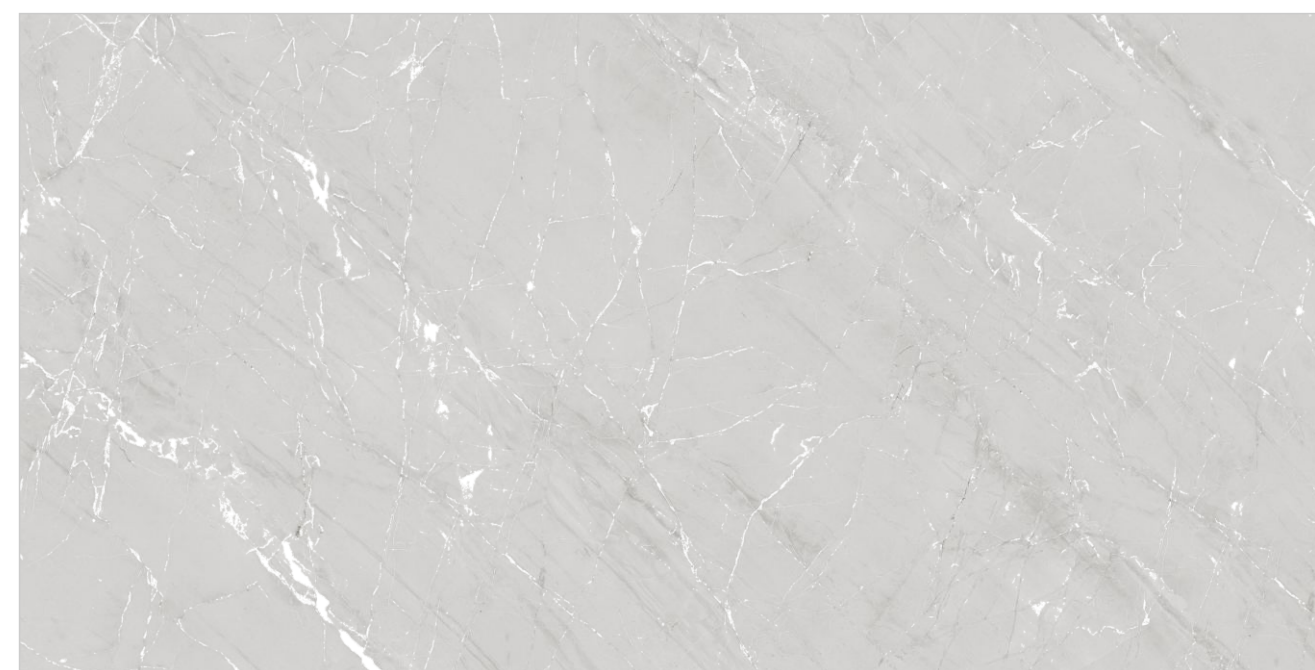

SURFACE : CARVING

VINTAGE

VITRUM BIANCO

Random : 04

PREVIEW || VITRUM BIANCO

INFORMATION

DIMENSION :
600X1200MM
60X120CM

SURFACE : CARVING