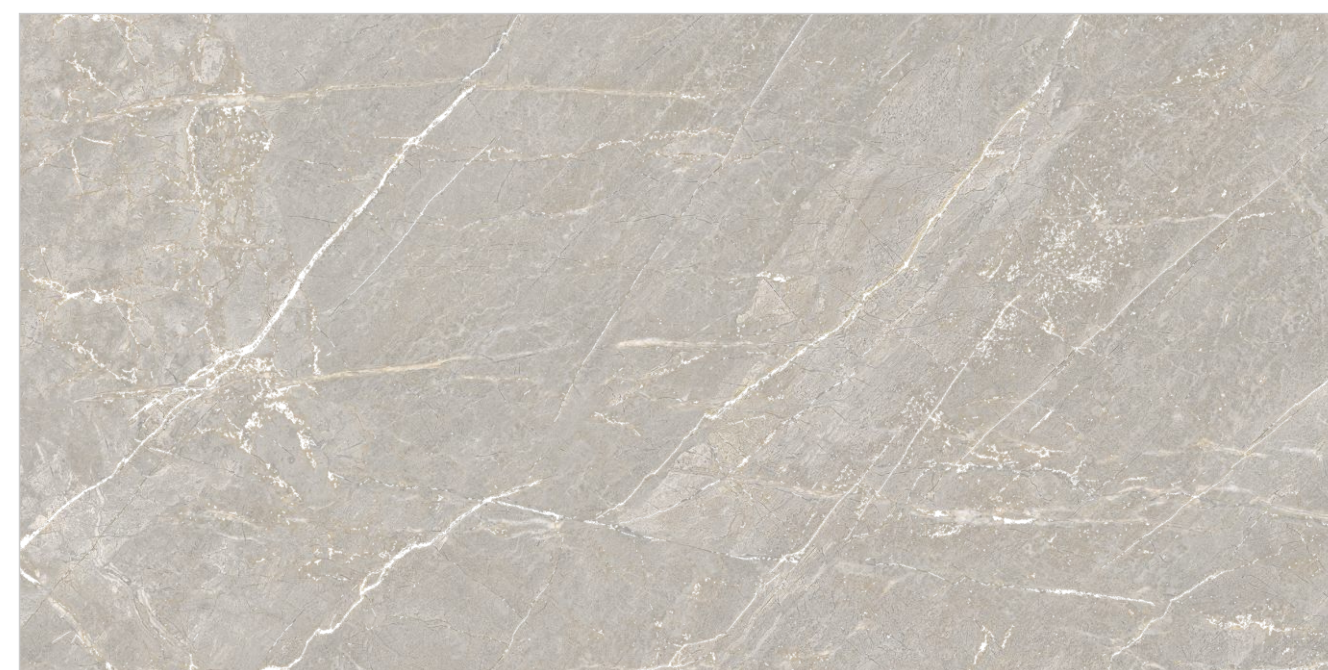

INFORMATION

DIMENSION :
600X1200MM
60X120CM

SURFACE : CARVING