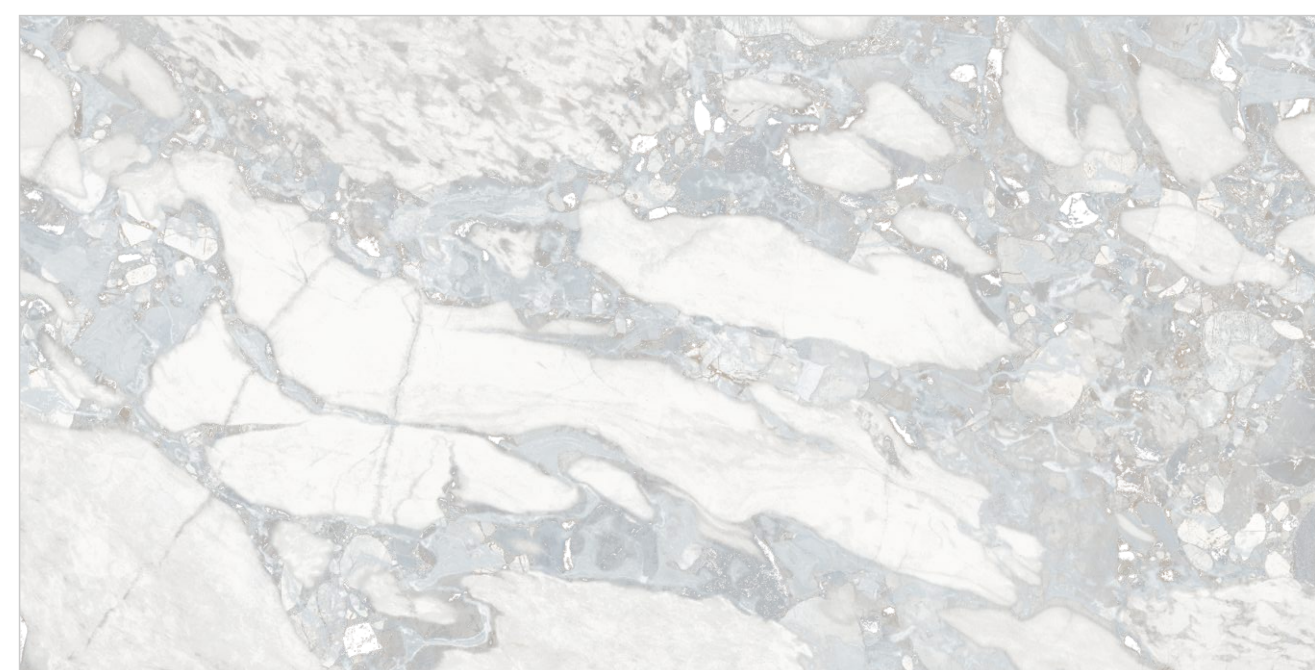

INFORMATION

DIMENSION :
600X1200MM
60X120CM

SURFACE : CARVING

ROYAL STATUARIO

TAJ MAHAL BIANCO

Random : 04

PREVIEW || TAJ MAHAL BIANCO

INFORMATION