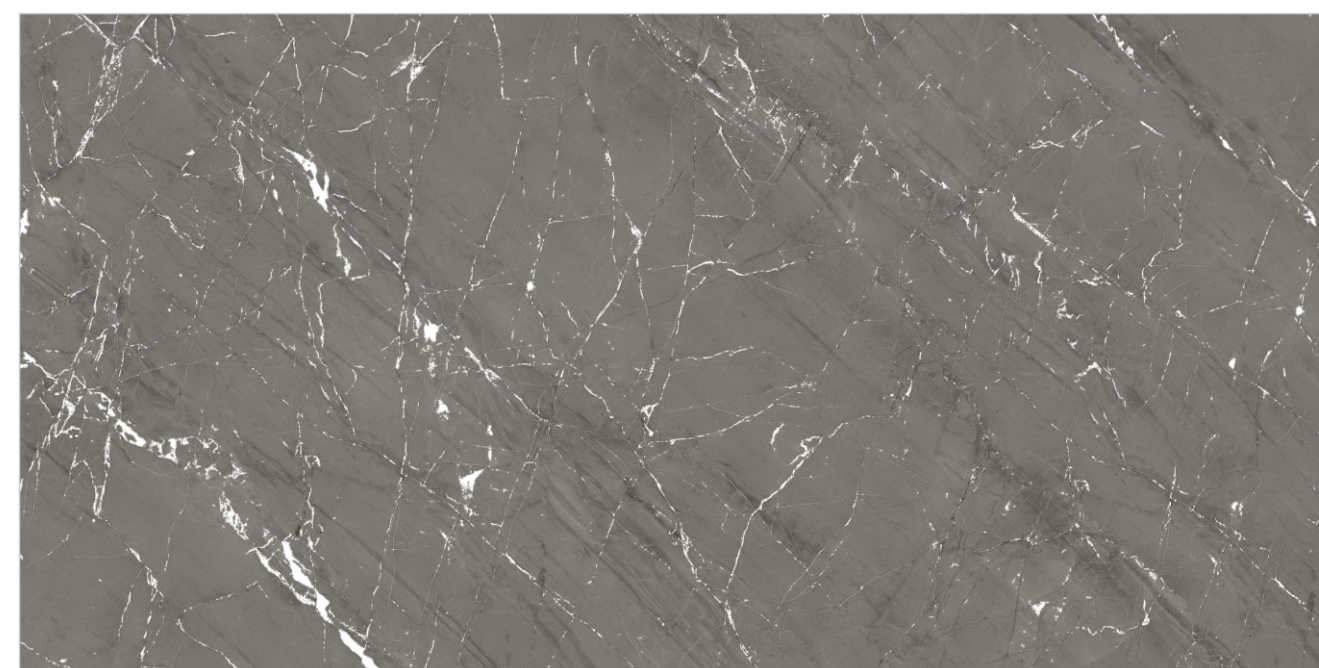

INFORMATION

DIMENSION :
600X1200MM
60X120CM

SURFACE : CARVING