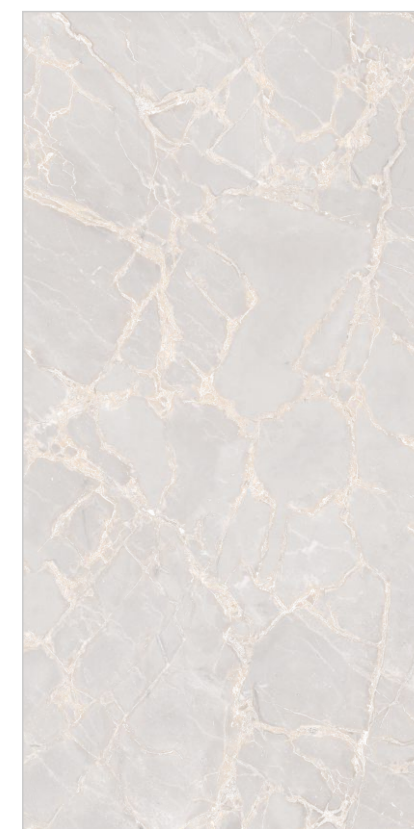

INFORMATION

DIMENSION :
600X1200MM
60X120CM

SURFACE : CARVING