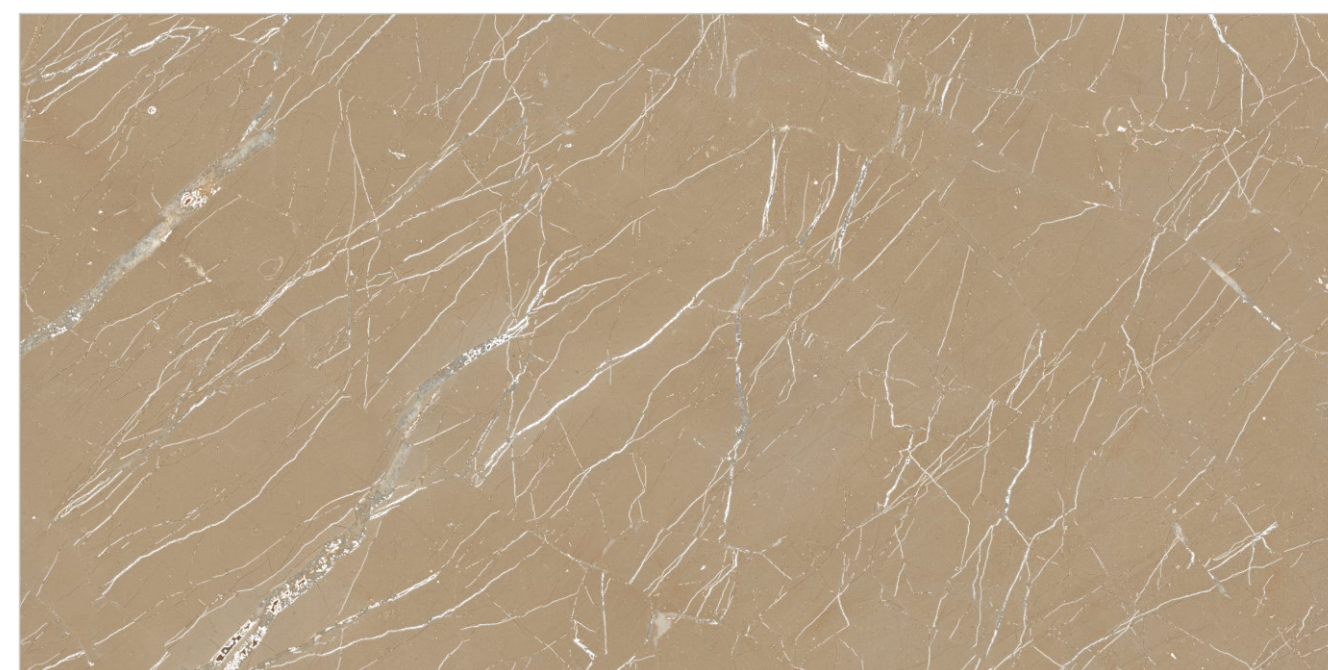

PREVIEW || VETICAN BEIGE

INFORMATION

DIMENSION :
600X1200MM
60X120CM

SURFACE : CARVING

VETICAN BEIGE

VETICAN BIANCO

Random : 04

PREVIEW || VETICAN BIANCO