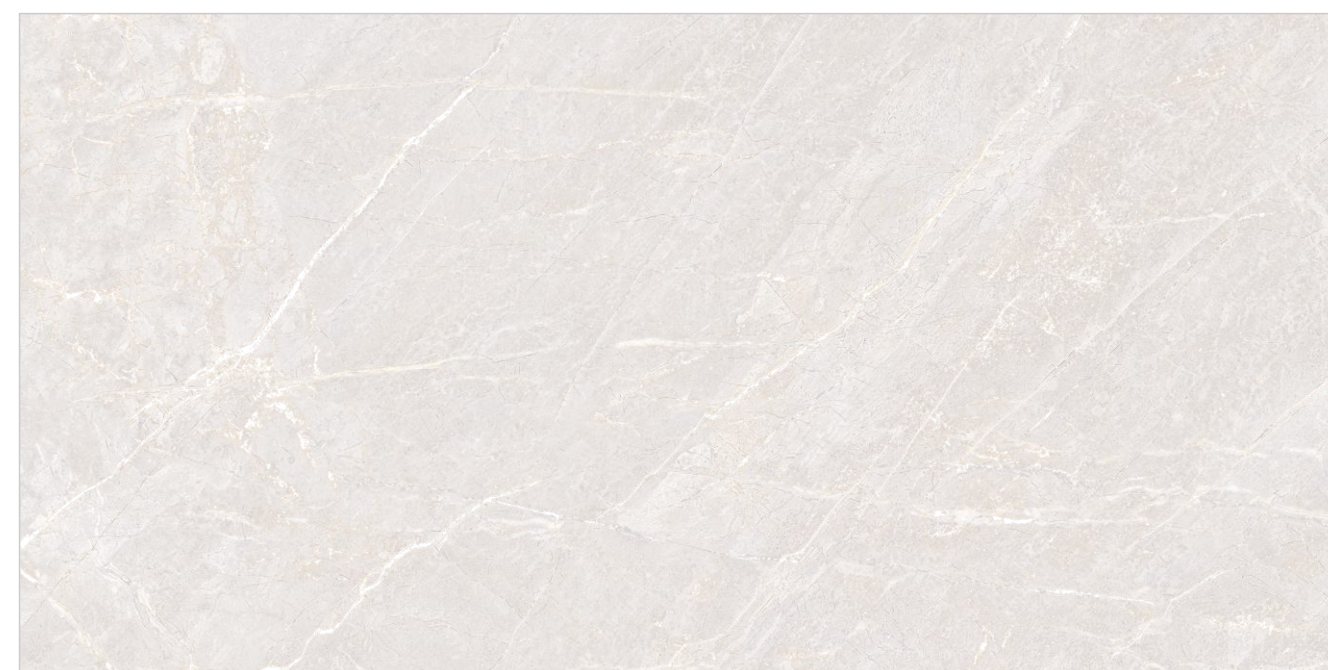

SURFACE : CARVING

PHANTOM NATURAL

PHOENIX BIANCO

Random : 04

PREVIEW || PHOENIX BIANCO

INFORMATION

DIMENSION :
600X1200MM
60X120CM

SURFACE : CARVING