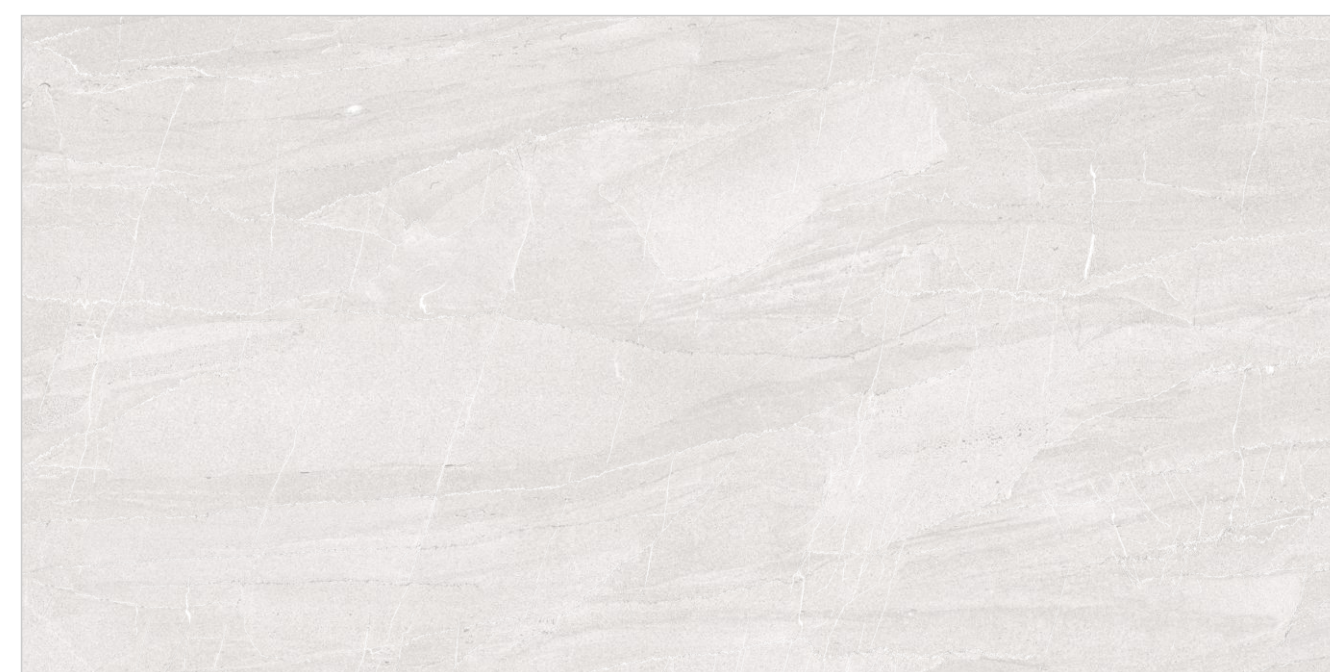

ROCK BIANCO

Random : 04

PREVIEW || ROCK BIANCO

INFORMATION

DIMENSION :
600X1200MM
60X120CM

SURFACE : CARVING

ROCK BIANCO

ROCK NATURAL