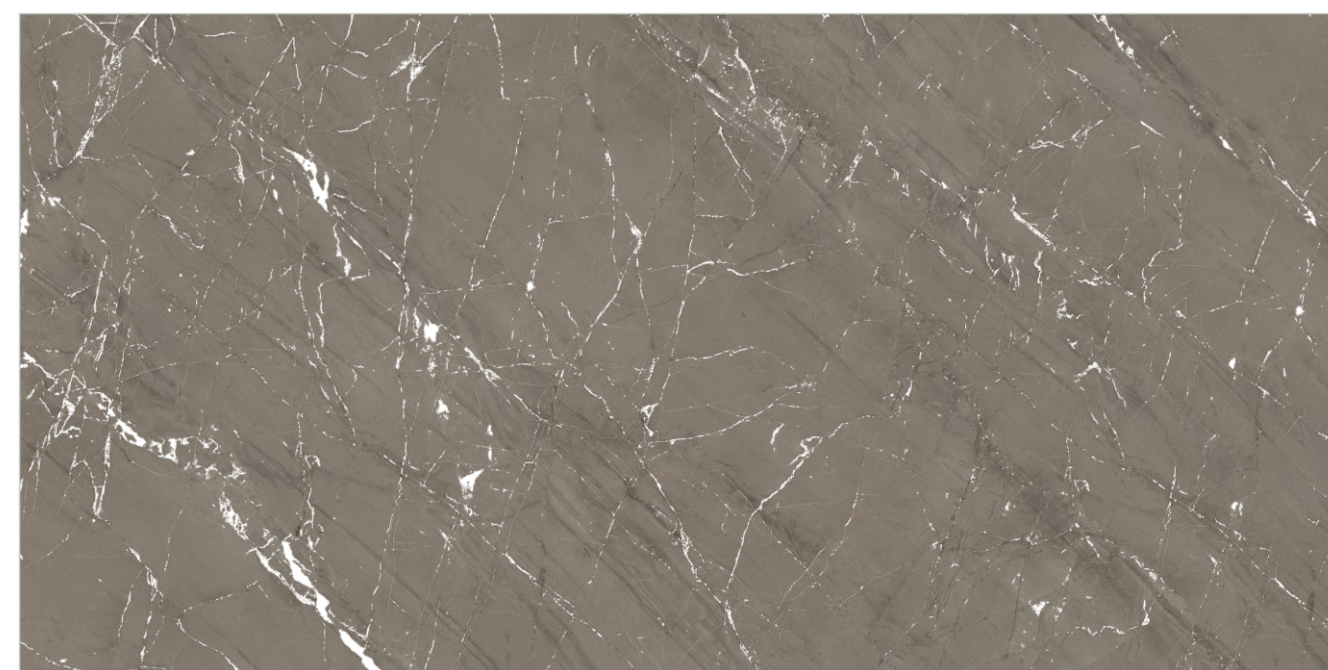

INFORMATION

DIMENSION :
600X1200MM
60X120CM

SURFACE : CARVING