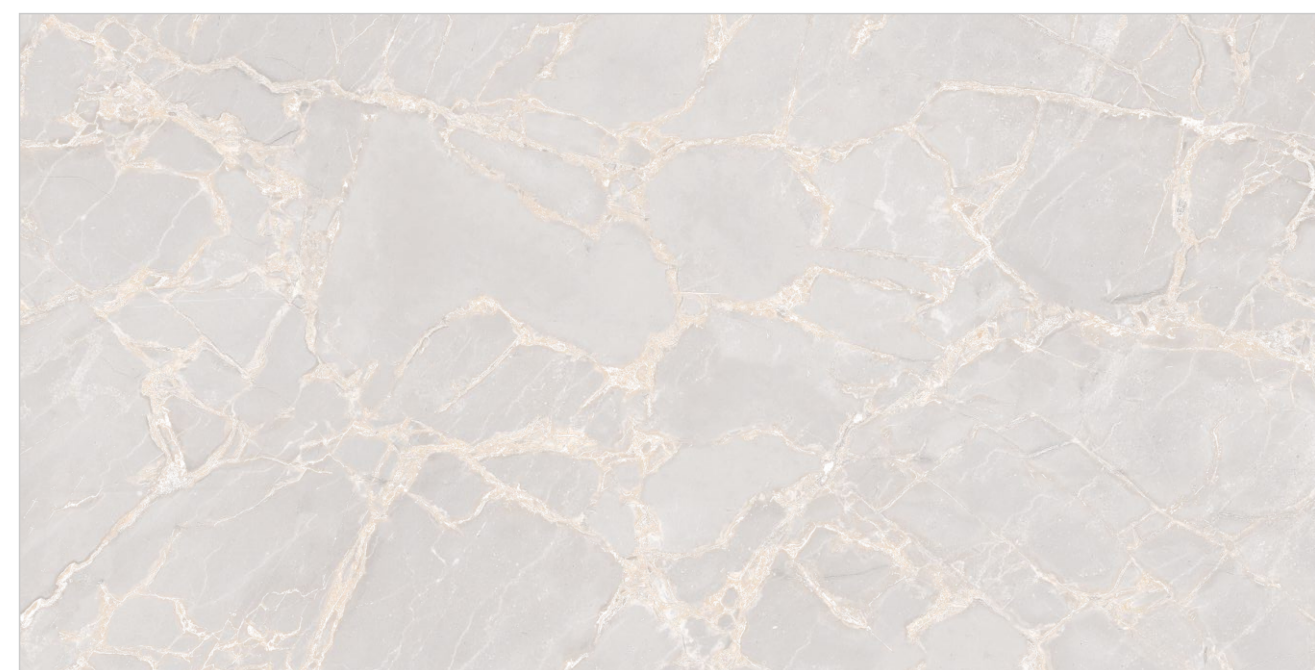

INFORMATION

DIMENSION :
600X1200MM
60X120CM

SURFACE : CARVING