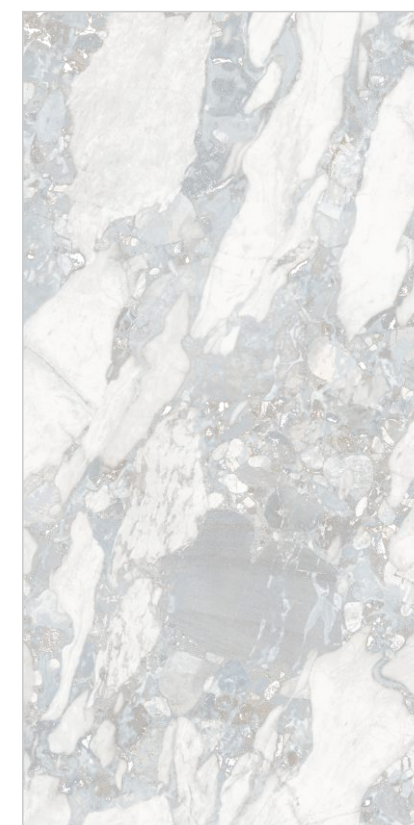

INFORMATION

DIMENSION :
600X1200MM
60X120CM

SURFACE : CARVING

ROYAL STATUARIO

TAJ MAHAL BIANCO

Random : 04

PREVIEW || TAJ MAHAL BIANCO

INFORMATION