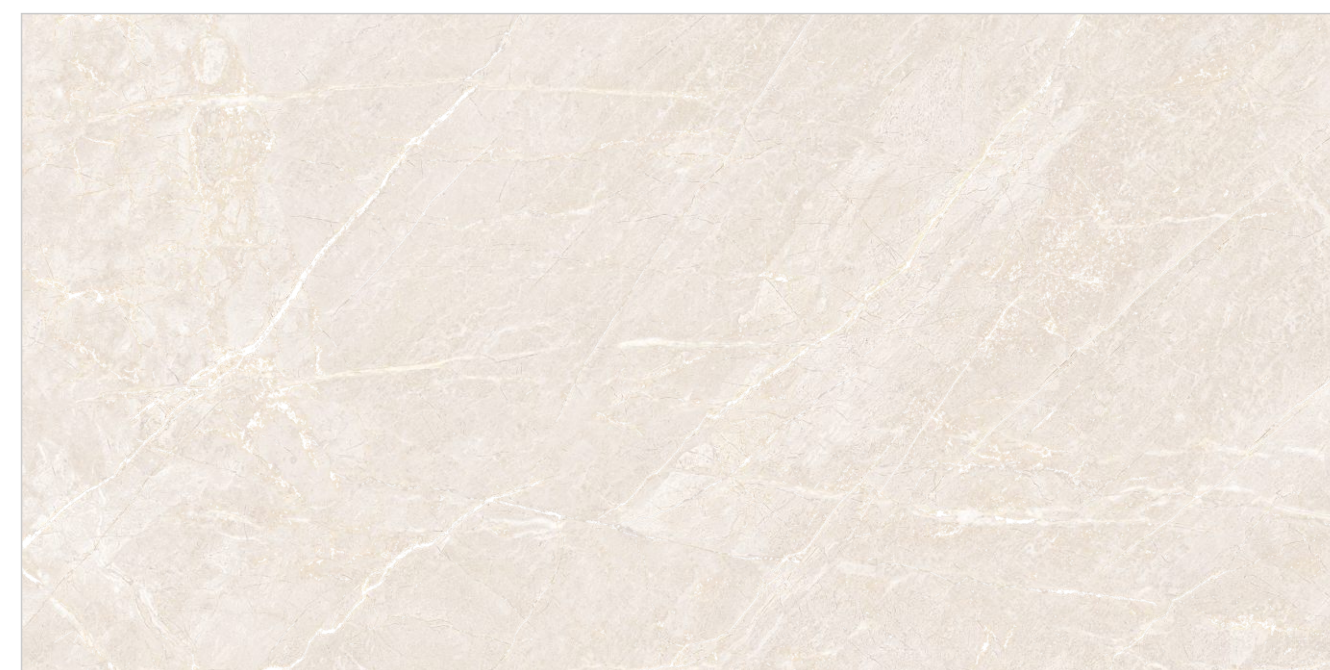

INFORMATION

DIMENSION :
600X1200MM
60X120CM

SURFACE : CARVING