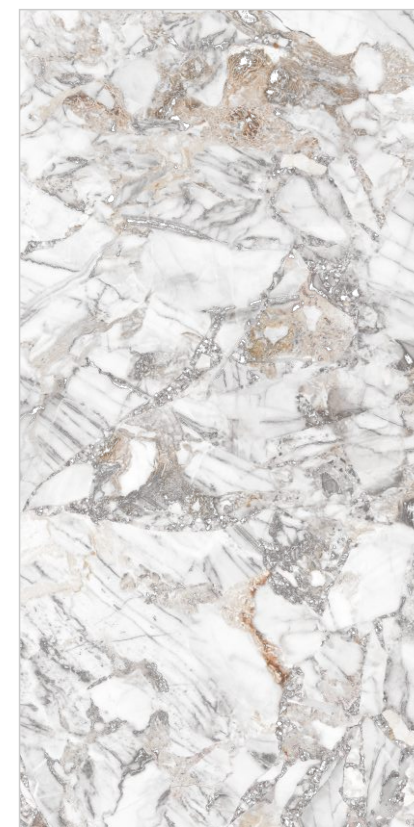

INFORMATION

DIMENSION :
600X1200MM
60X120CM

SURFACE : CARVING

VETICAN BIANCO

VICTORIA WHITE

Random : 04

PREVIEW || VICTORIA WHITE

INFORMATION