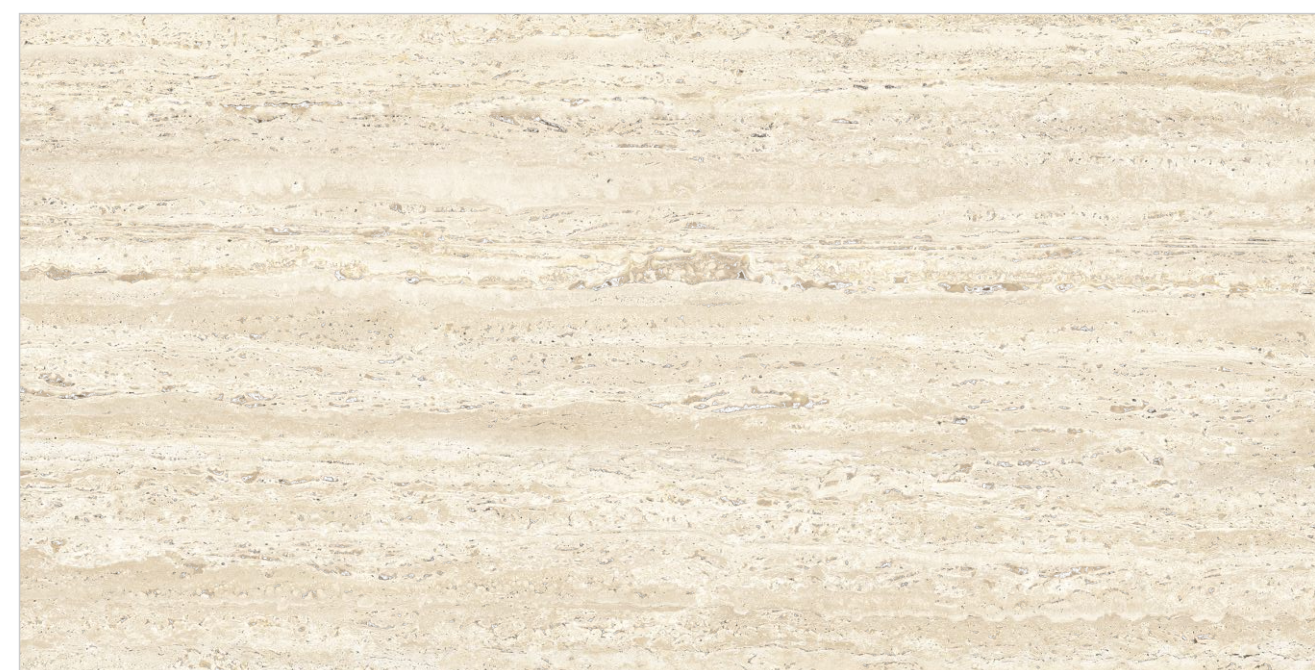

SURFACE : CARVING

PICASSO NERO

REAL TRAVERTINO

Random : 03

PREVIEW || REAL TRAVERTINO

INFORMATION

DIMENSION :
600X1200MM
60X120CM

SURFACE : CARVING