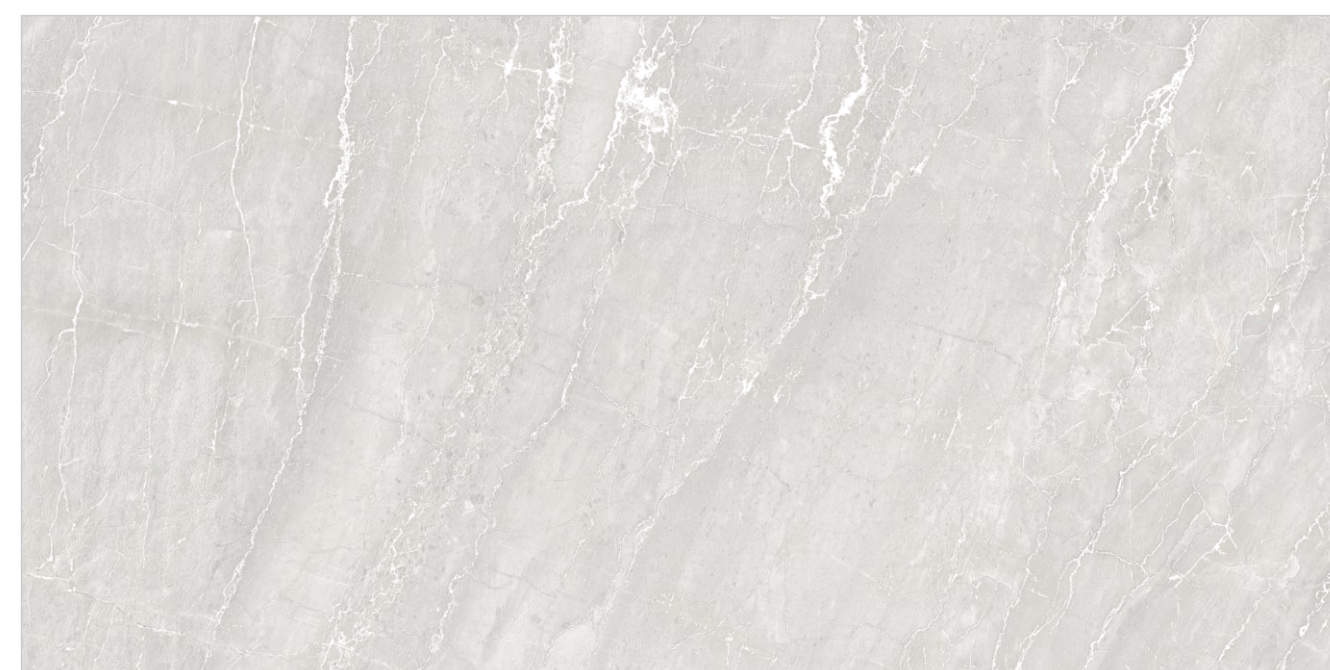

PREVIEW || PHANTOM BEIGE

INFORMATION

DIMENSION :
600X1200MM
60X120CM

SURFACE : CARVING

PHANTOM BEIGE

PHANTOM GREY

Random : 04

PREVIEW || PHANTOM GREY