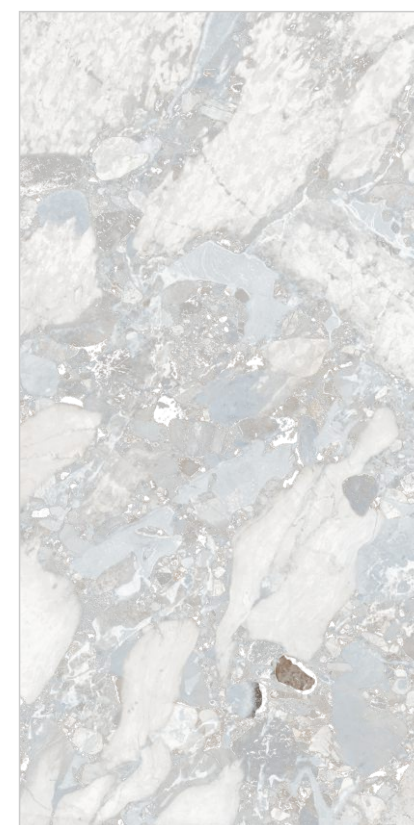

INFORMATION

DIMENSION :
600X1200MM
60X120CM

SURFACE : CARVING

ROYAL STATUARIO

TAJ MAHAL BIANCO

Random : 04

PREVIEW || TAJ MAHAL BIANCO

INFORMATION