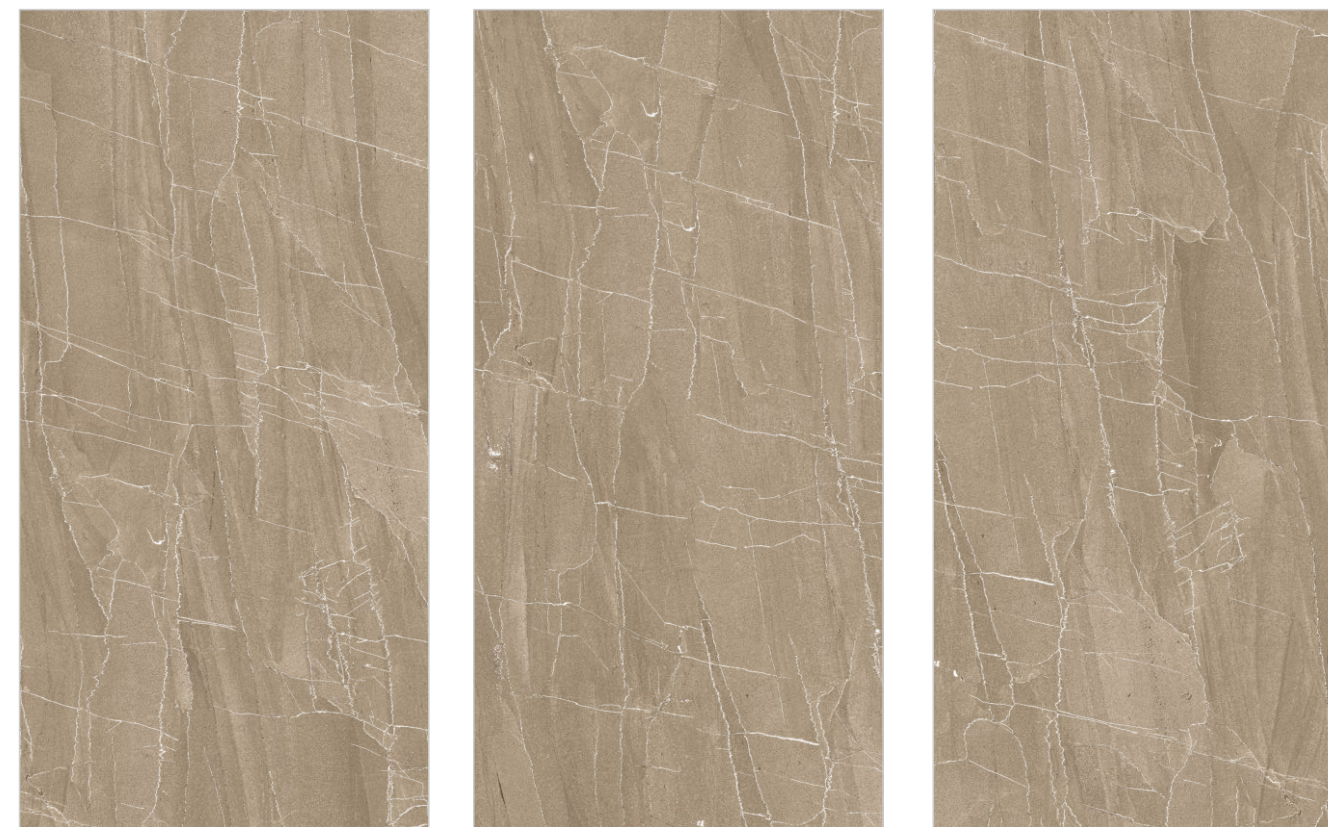

INFORMATION

DIMENSION :
600X1200MM
60X120CM

SURFACE : CARVING