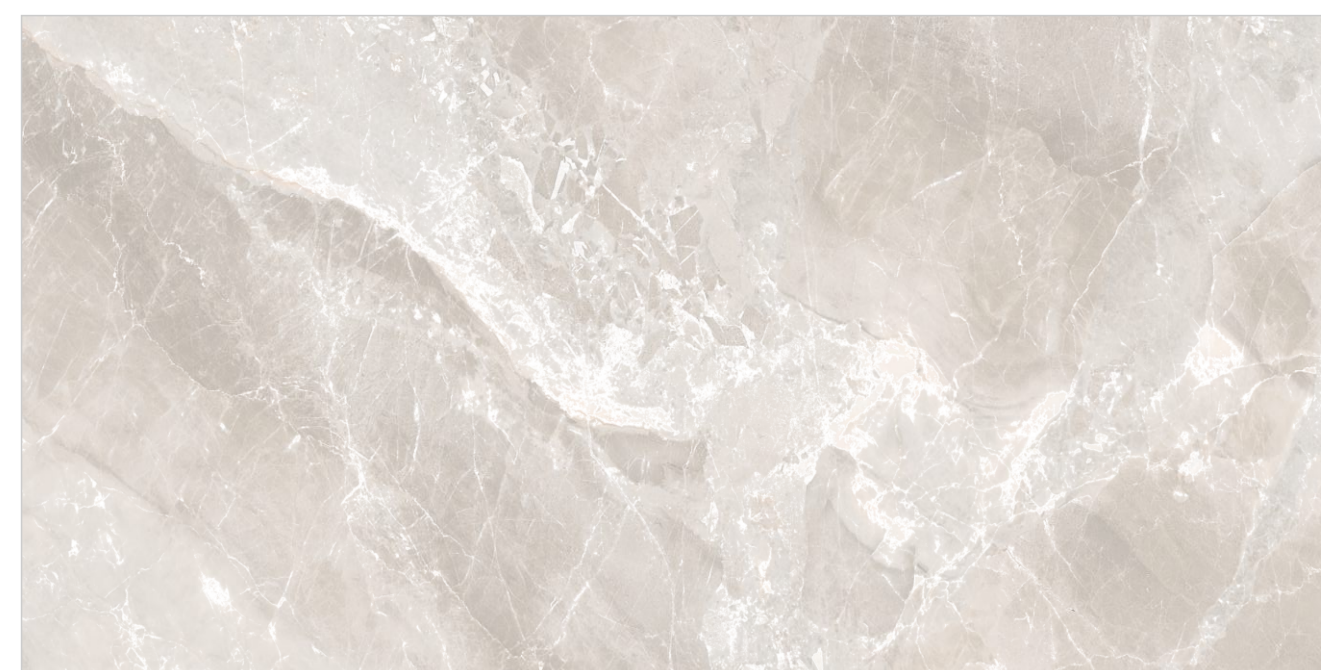

INFORMATION

DIMENSION :
600X1200MM
60X120CM

SURFACE : CARVING