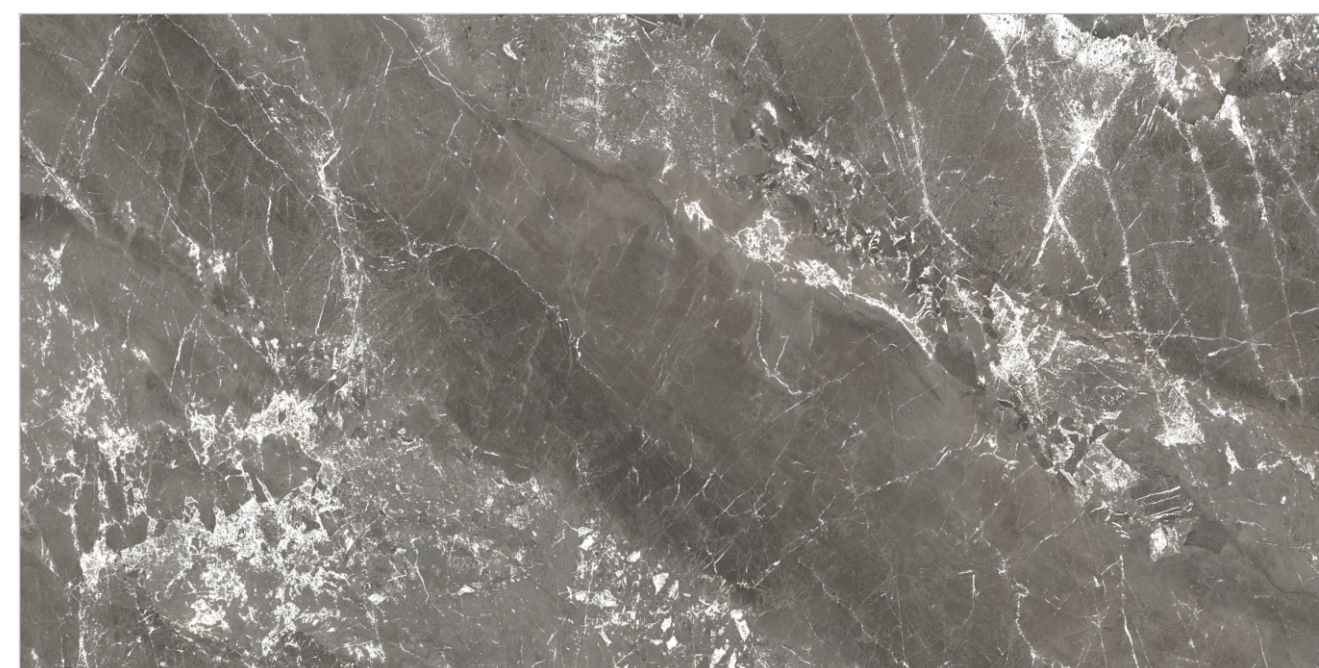

INFORMATION

DIMENSION :
600X1200MM
60X120CM

SURFACE : CARVING