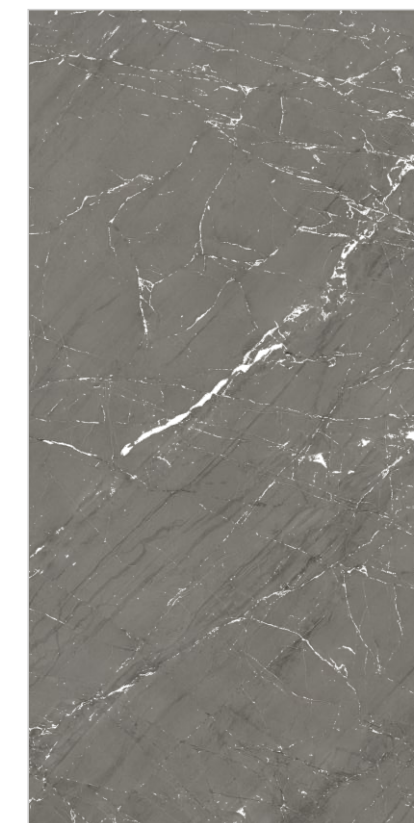

INFORMATION

DIMENSION :
600X1200MM
60X120CM

SURFACE : CARVING