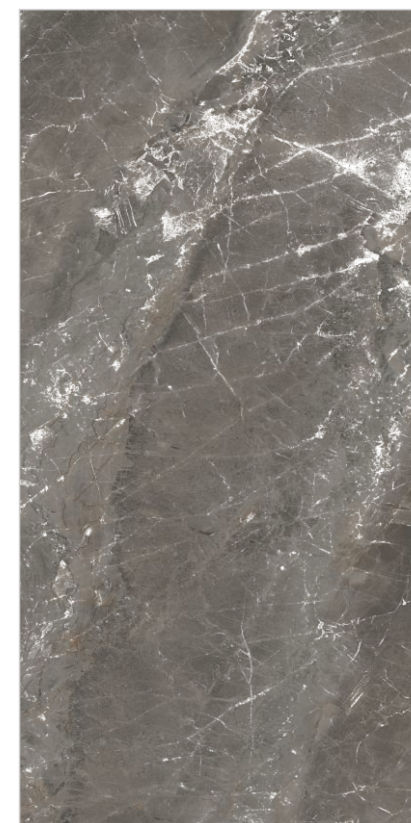

INFORMATION

DIMENSION :
600X1200MM
60X120CM

SURFACE : CARVING