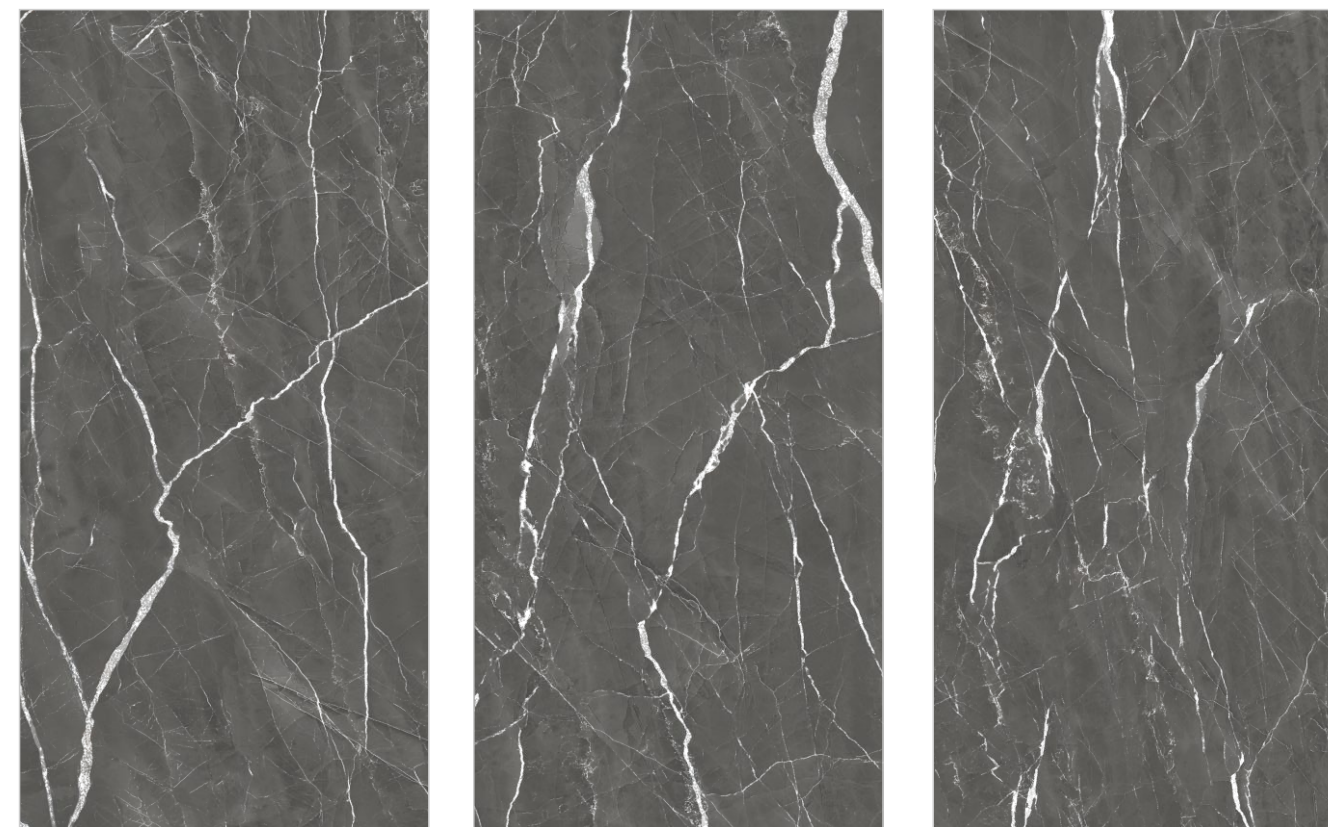

INFORMATION

DIMENSION :
600X1200MM
60X120CM

SURFACE : CARVING

GRANDE ESCLATE STATUARIO

HARMONY NATURAL

Random : 04

PREVIEW || HARMONY NATURAL

INFORMATION