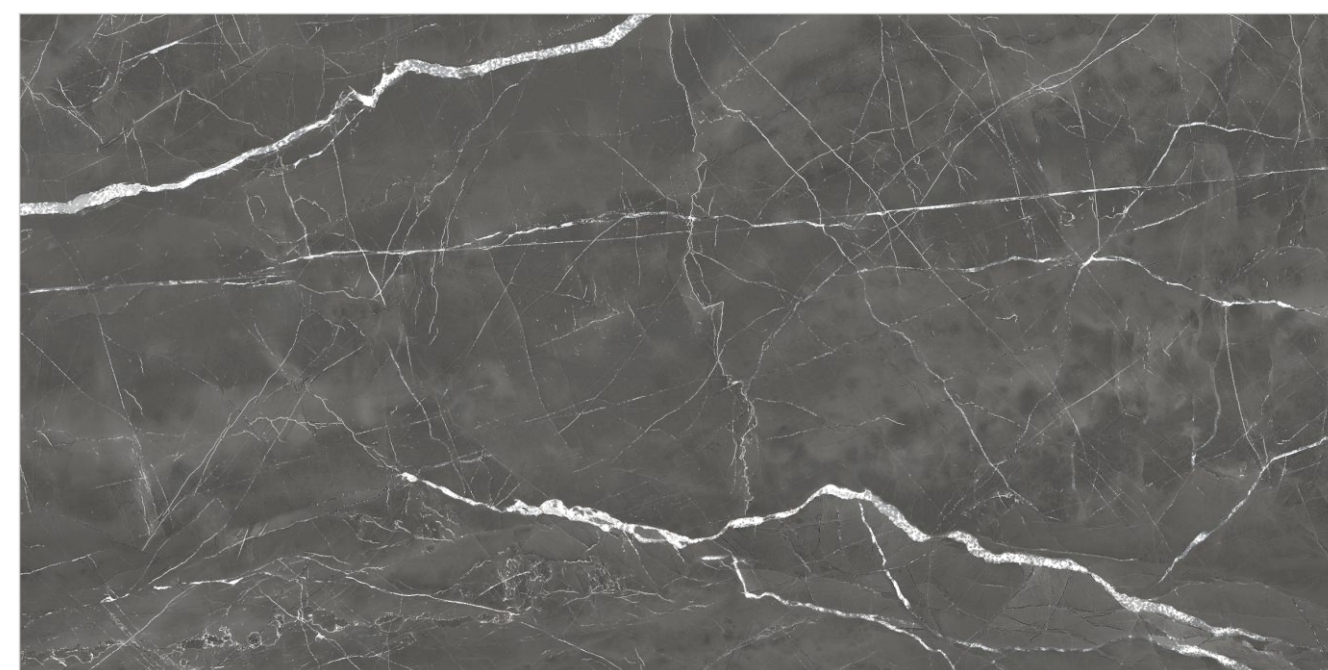

INFORMATION

DIMENSION :
600X1200MM
60X120CM

SURFACE : CARVING

GRANDE ESCLATE STATUARIO

HARMONY NATURAL

Random : 04

PREVIEW || HARMONY NATURAL

INFORMATION