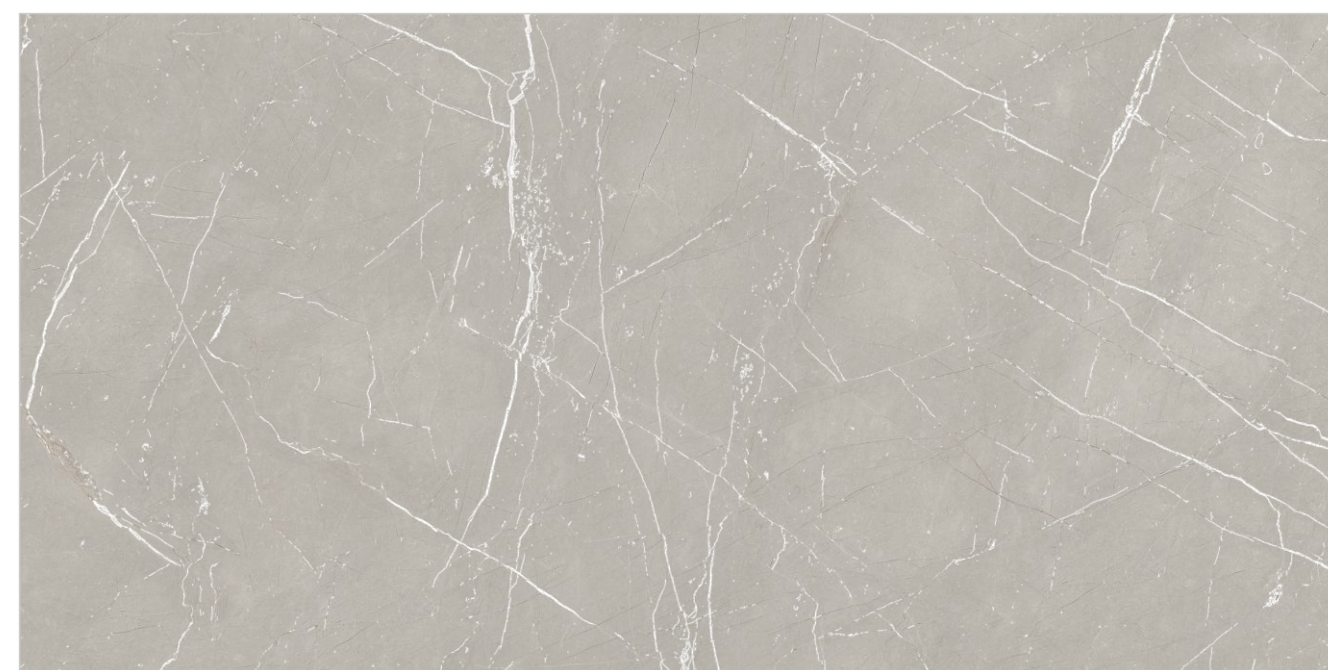

INFORMATION

DIMENSION :
600X1200MM
60X120CM

SURFACE : CARVING