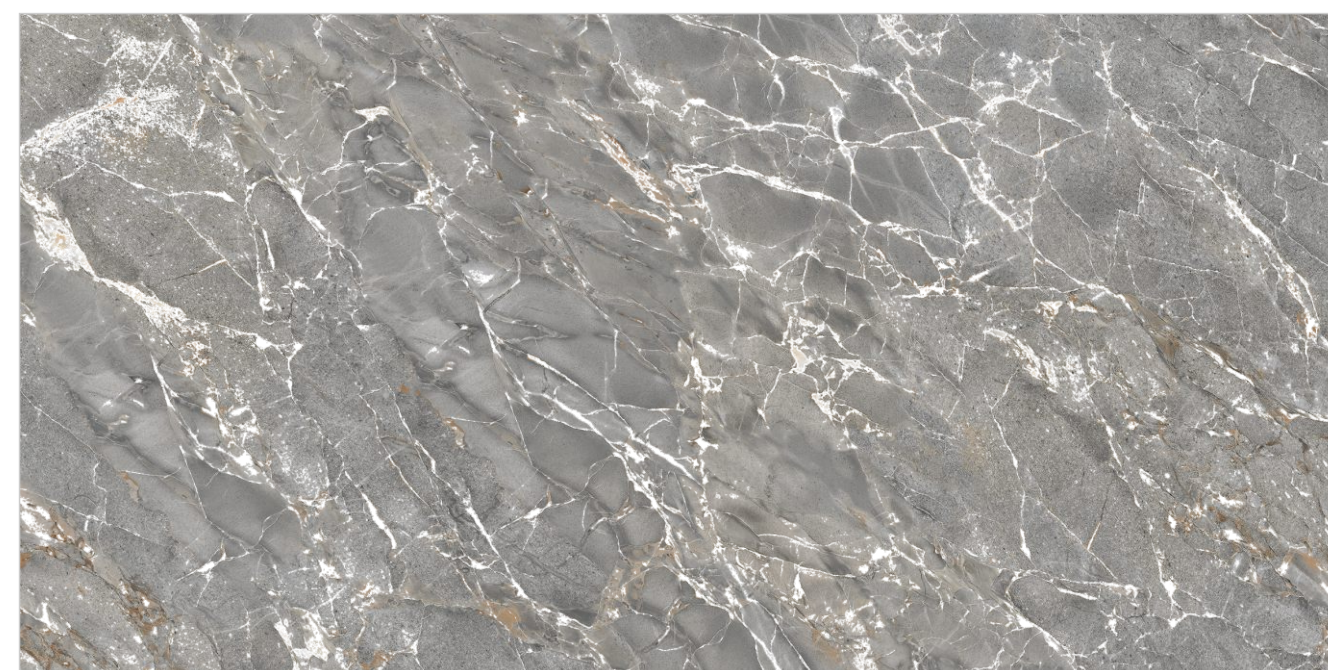

DIMENSION :
600X1200MM
60X120CM

SURFACE : CARVING

HARMONY NATURAL

HELIX GREY

Random : 04

PREVIEW || HELIX GREY

INFORMATION

DIMENSION :
600X1200MM
60X120CM