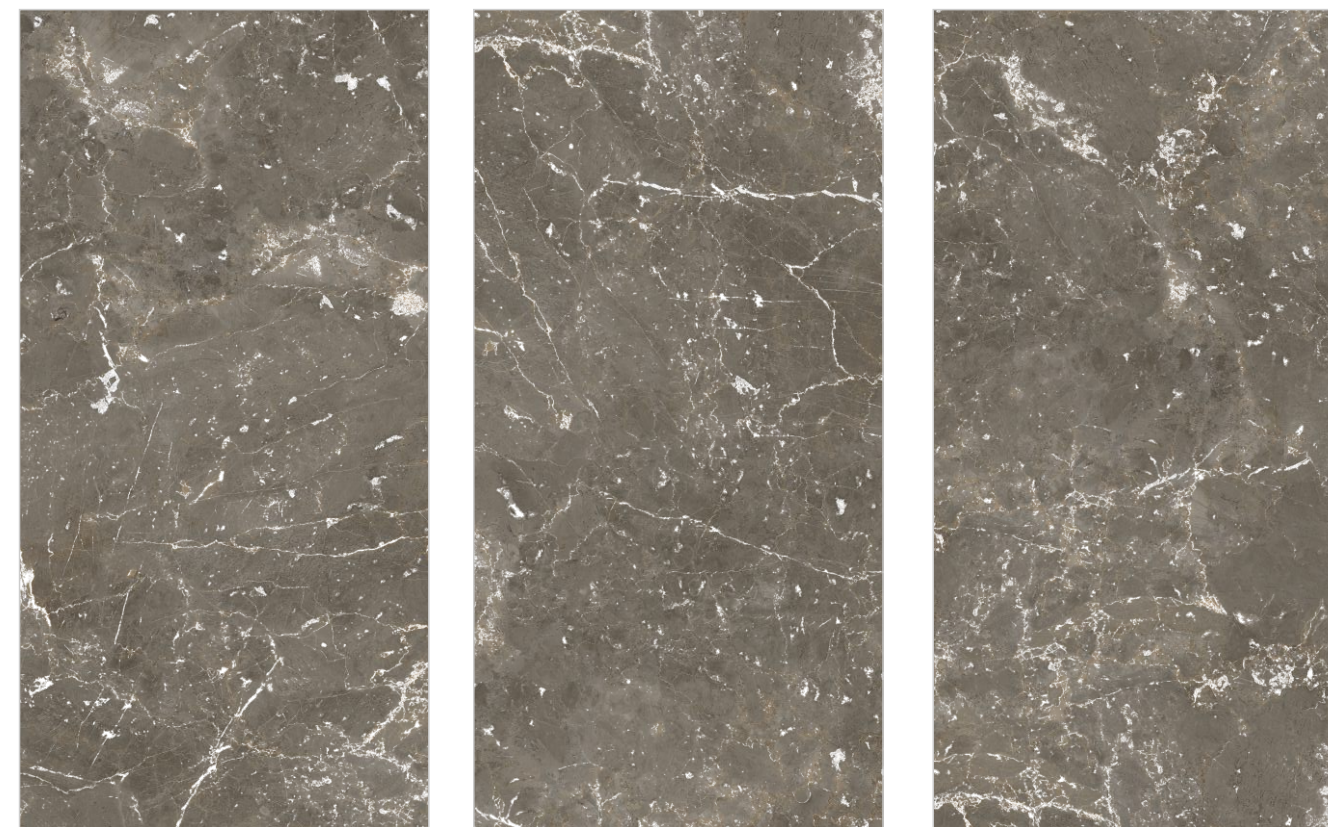

INFORMATION

DIMENSION :
600X1200MM
60X120CM

SURFACE : CARVING