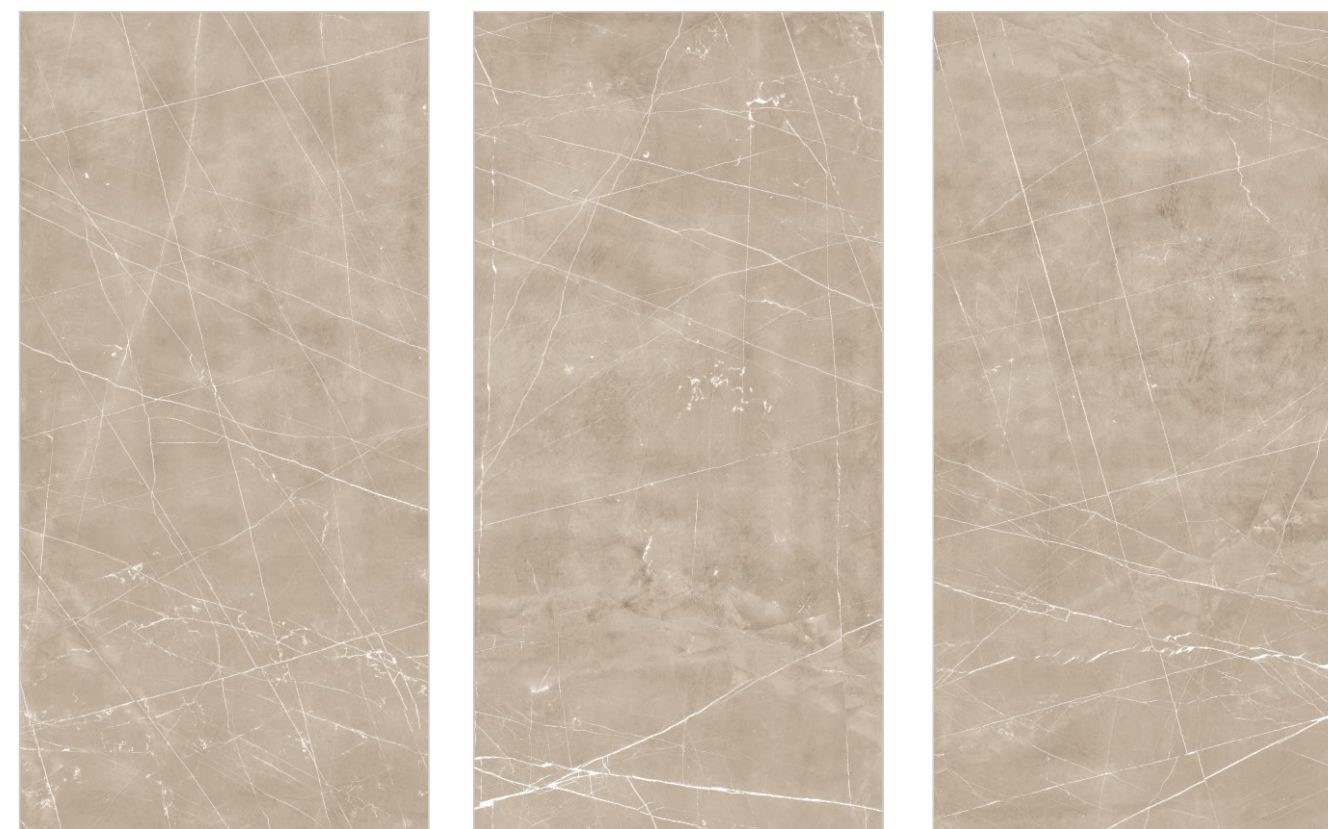

PREVIEW || ORIENTA BIANCO

INFORMATION

DIMENSION :
600X1200MM
60X120CM

SURFACE : CARVING

ORIENTA BIANCO

ORIENTA CREMA

Random : 04

PREVIEW || ORIENTA CREMA