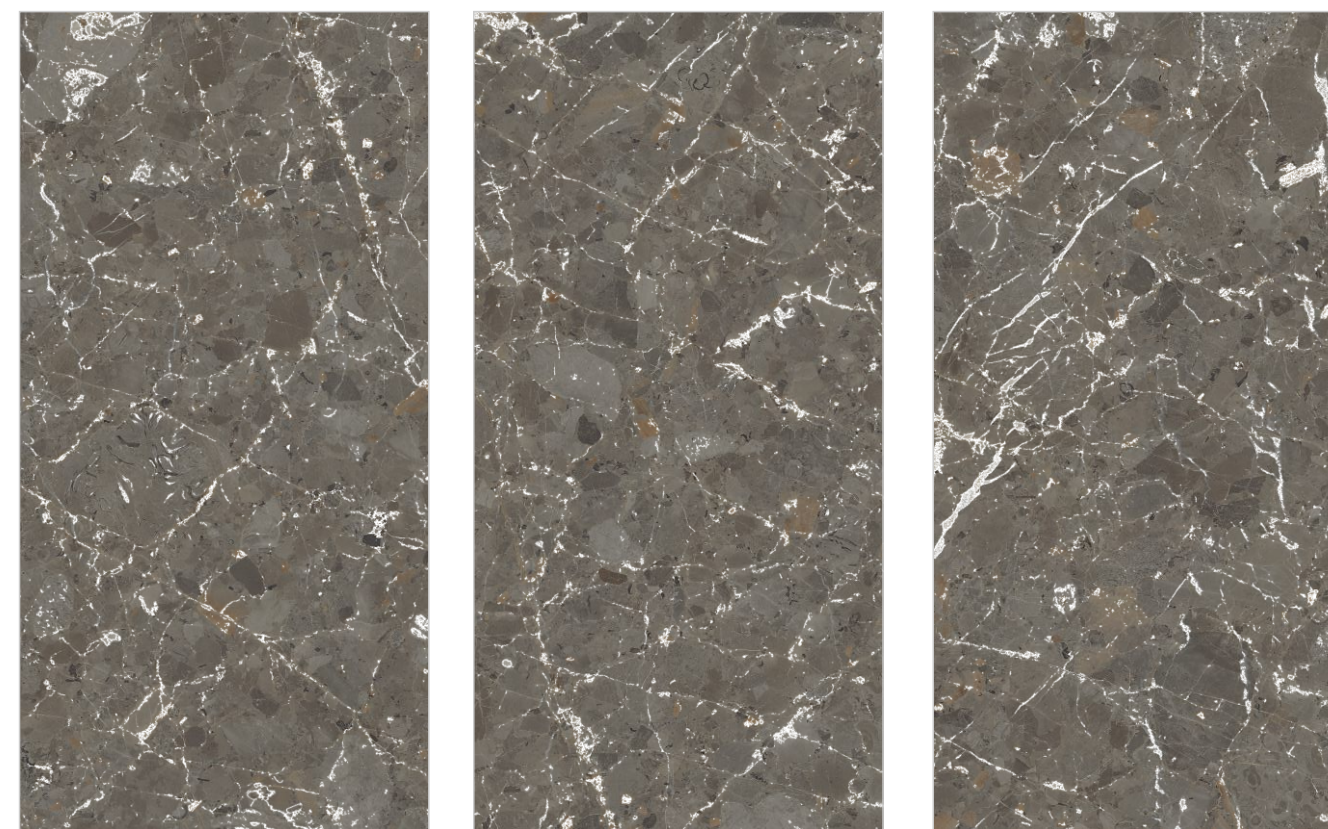

INFORMATION

DIMENSION :
600X1200MM
60X120CM

SURFACE : CARVING