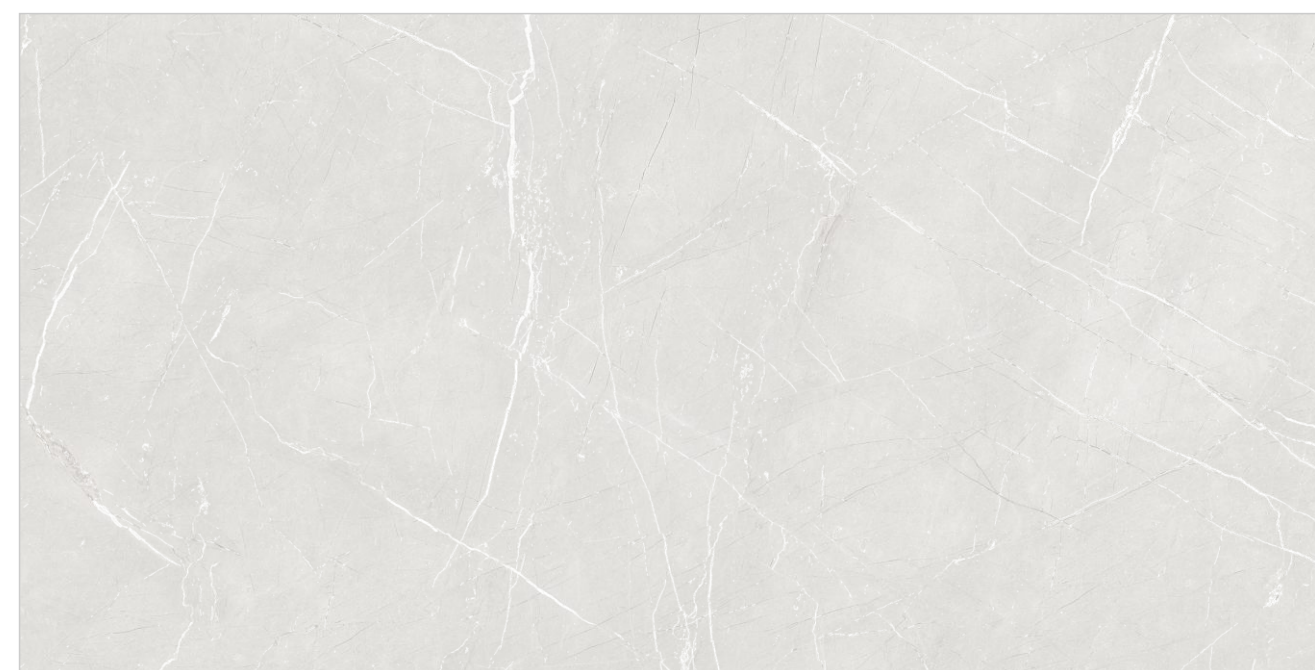

INFORMATION

DIMENSION :
600X1200MM
60X120CM

SURFACE : CARVING