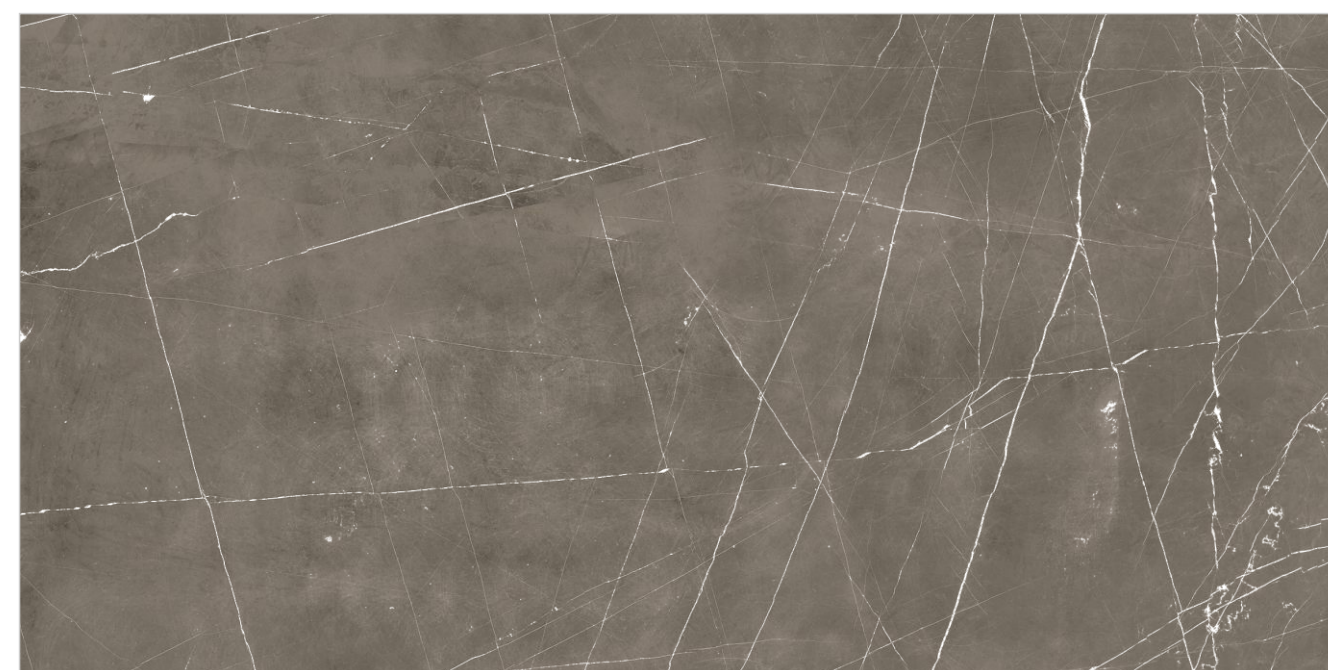

INFORMATION

DIMENSION :
600X1200MM
60X120CM

SURFACE : CARVING

ORIENTA CREMA

ORIENTA GREY

Random : 04

PREVIEW || ORIENTA GREY

INFORMATION