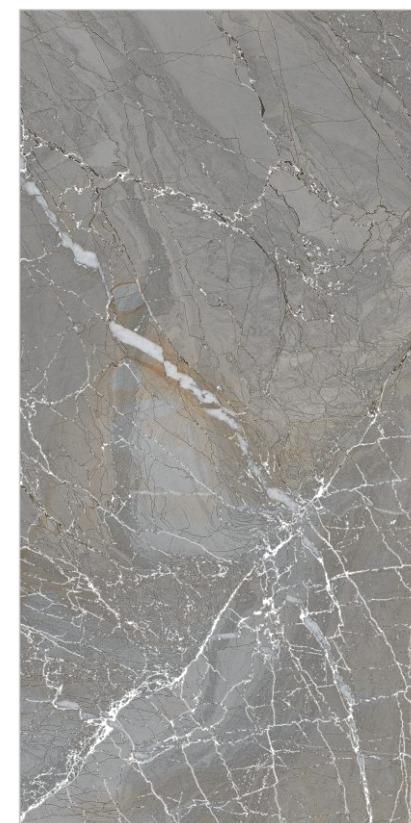

DIMENSION :
600X1200MM
60X120CM

SURFACE : CARVING

MARVEL BROWN

MARVEL GREY

Random : 03

PREVIEW || MARVEL GREY

INFORMATION

DIMENSION :
600X1200MM
60X120CM