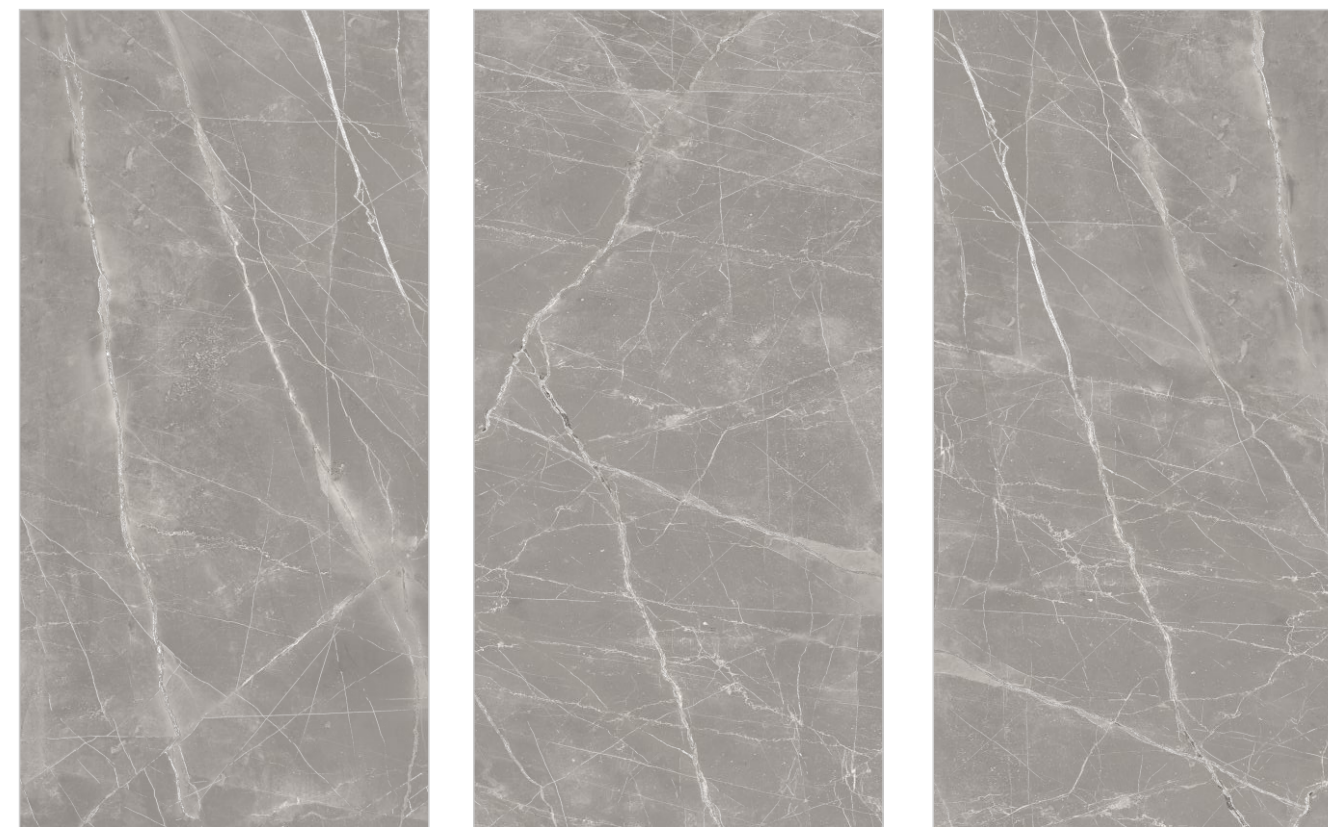

DIMENSION :
600X1200MM
60X120CM

SURFACE : CARVING

OROBICO BIANCO

OROBICO GREY

Random : 03

PREVIEW || OROBICO GREY

INFORMATION

DIMENSION :
600X1200MM
60X120CM