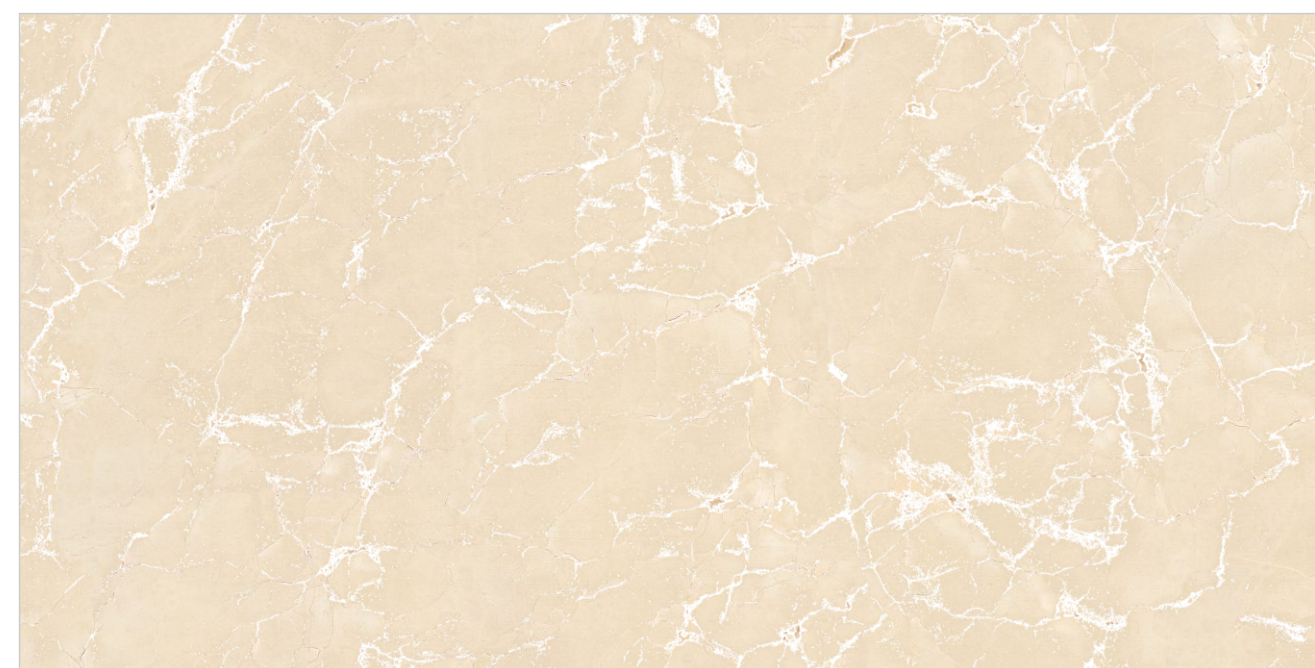

SURFACE : CARVING

OROBICO GREY

PACIFIC BEIGE

Random : 04

PREVIEW || PACIFIC BEIGE

INFORMATION

DIMENSION :
600X1200MM
60X120CM

SURFACE : CARVING