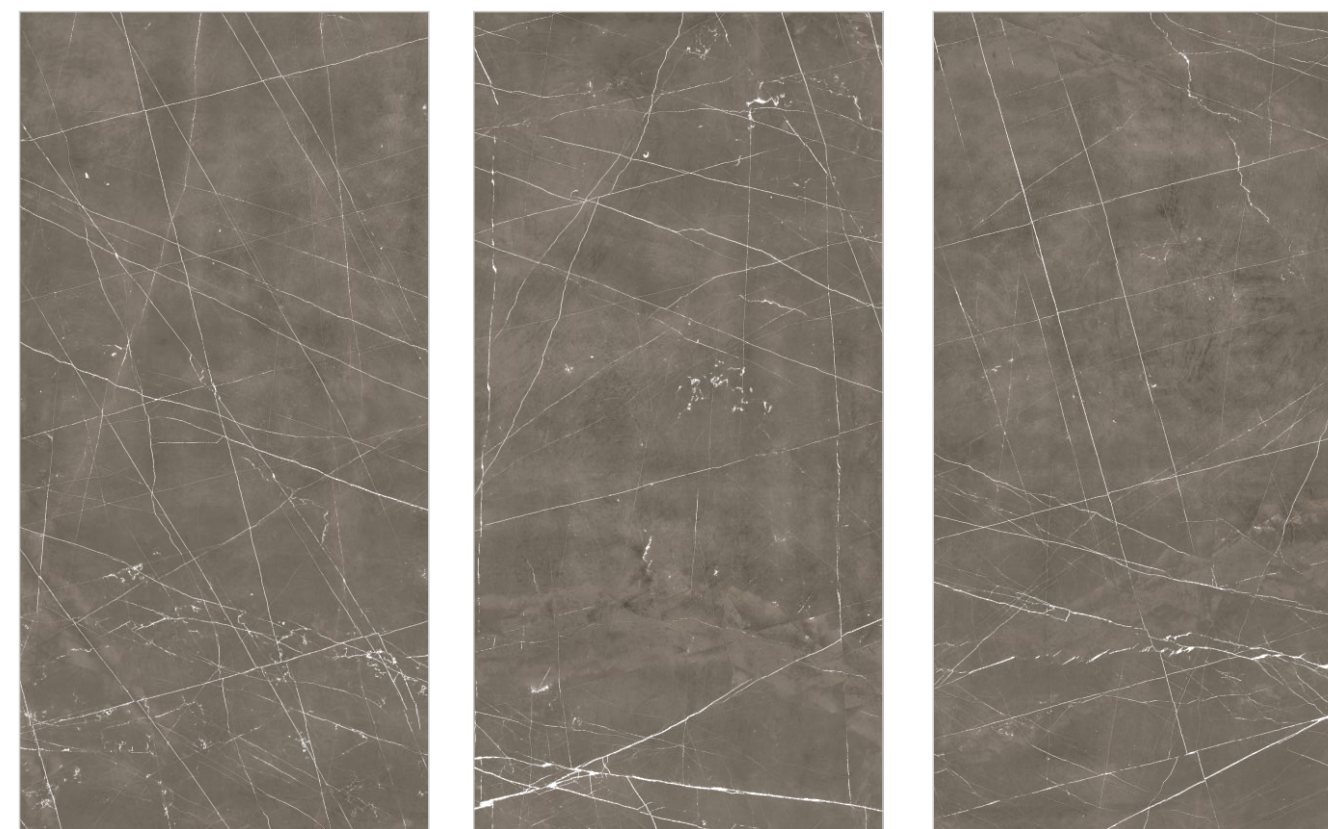

INFORMATION

DIMENSION :
600X1200MM
60X120CM

SURFACE : CARVING

ORIENTA CREMA

ORIENTA GREY

Random : 04

PREVIEW || ORIENTA GREY

INFORMATION

DIMENSION :
600X1200MM
60X120CM

SURFACE : CARVING

ORIENTA GREY

OROBICO BEIGE

Random : 03

PREVIEW || OROBICO BEIGE

INFORMATION

DIMENSION :
600X1200MM
60X120CM