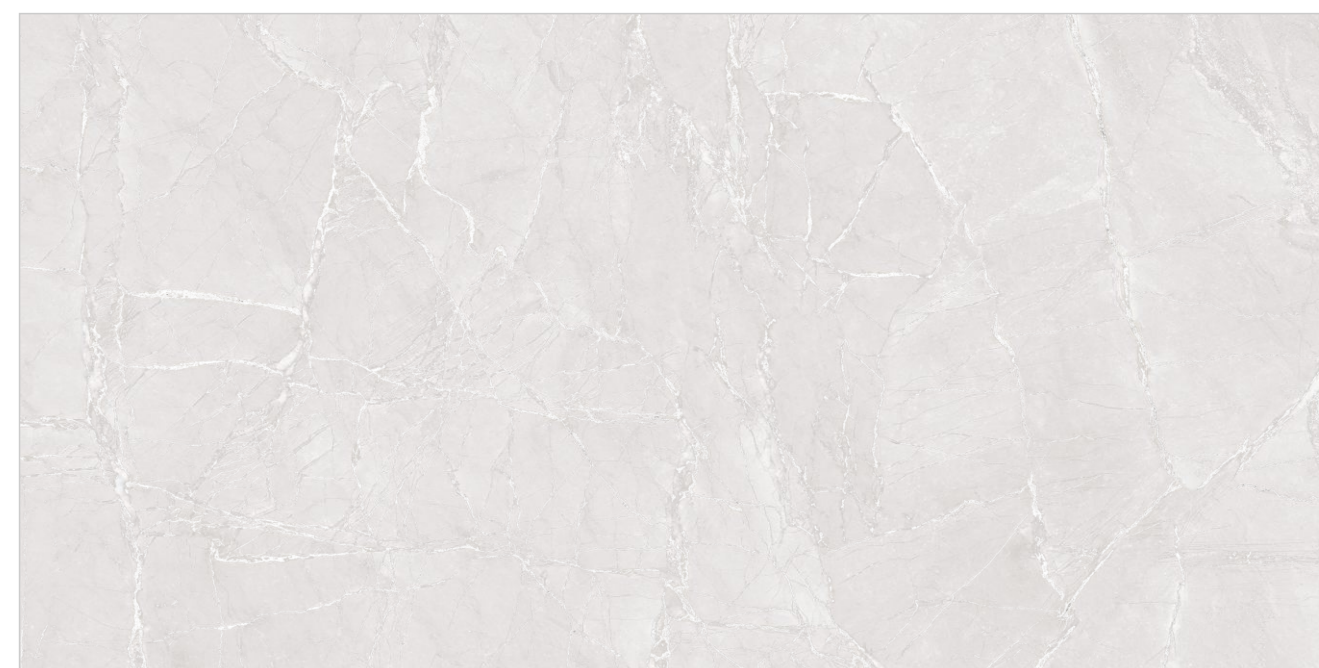

INFORMATION

DIMENSION :
600X1200MM
60X120CM

SURFACE : CARVING