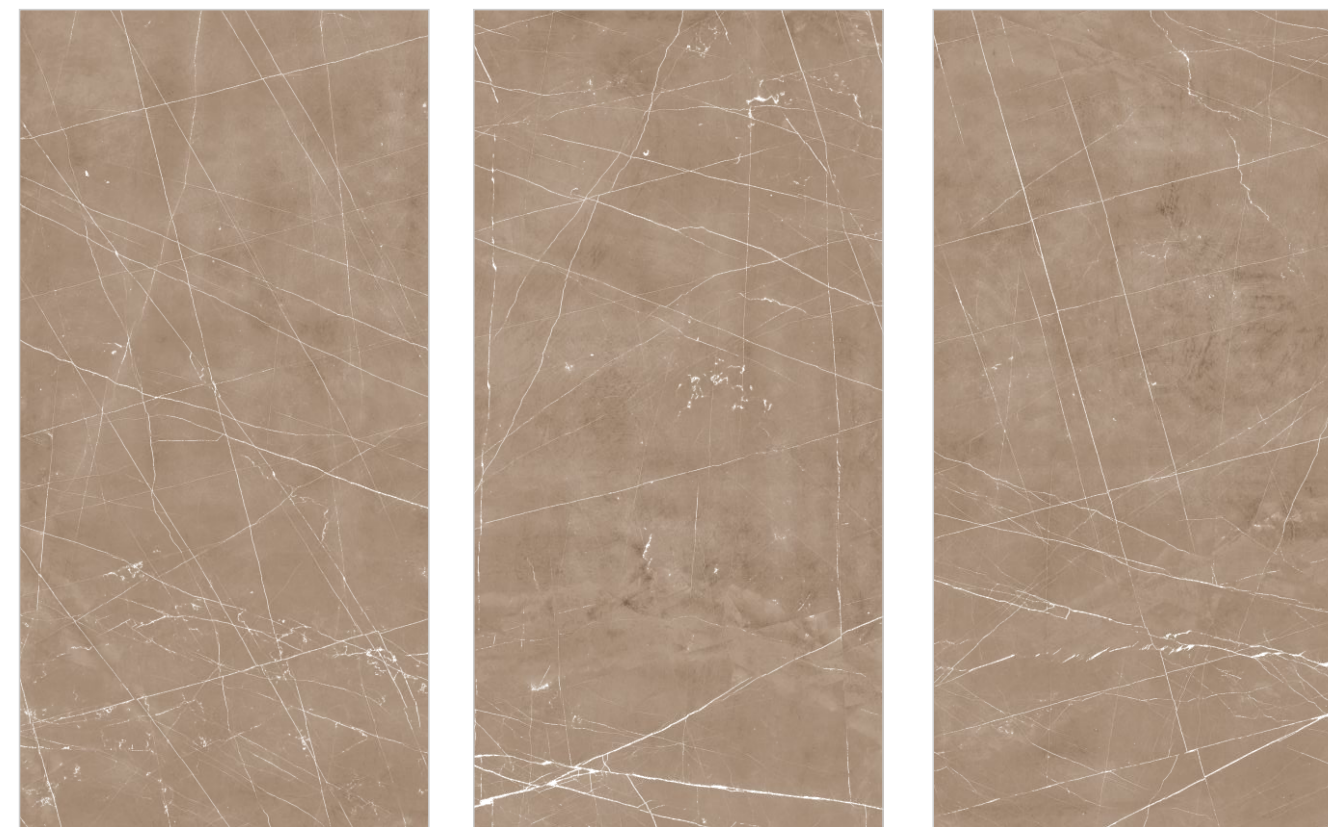

INFORMATION

DIMENSION :
600X1200MM
60X120CM

SURFACE : CARVING