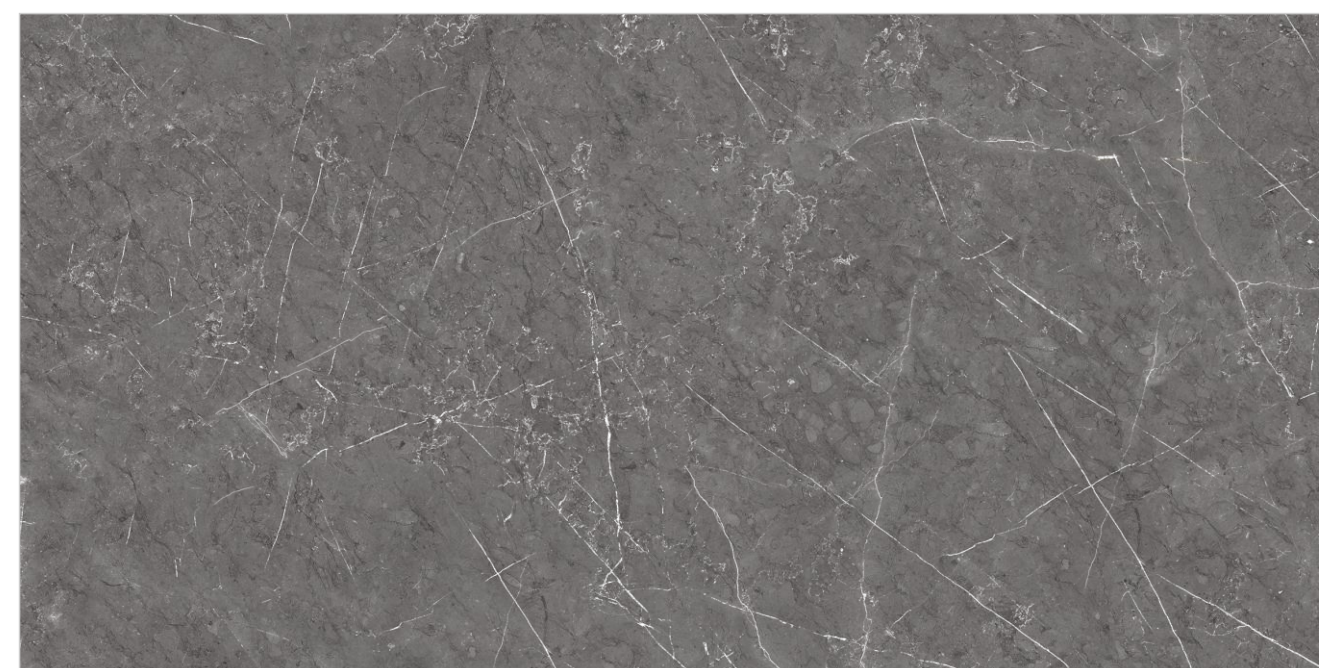

**INFORMATION**

DIMENSION :  
600X1200MM  
60X120CM

SURFACE : CARVING

CANYON BROWN

**CANYON GREY**

Random : 04

PREVIEW || CANYON GREY

**INFORMATION**