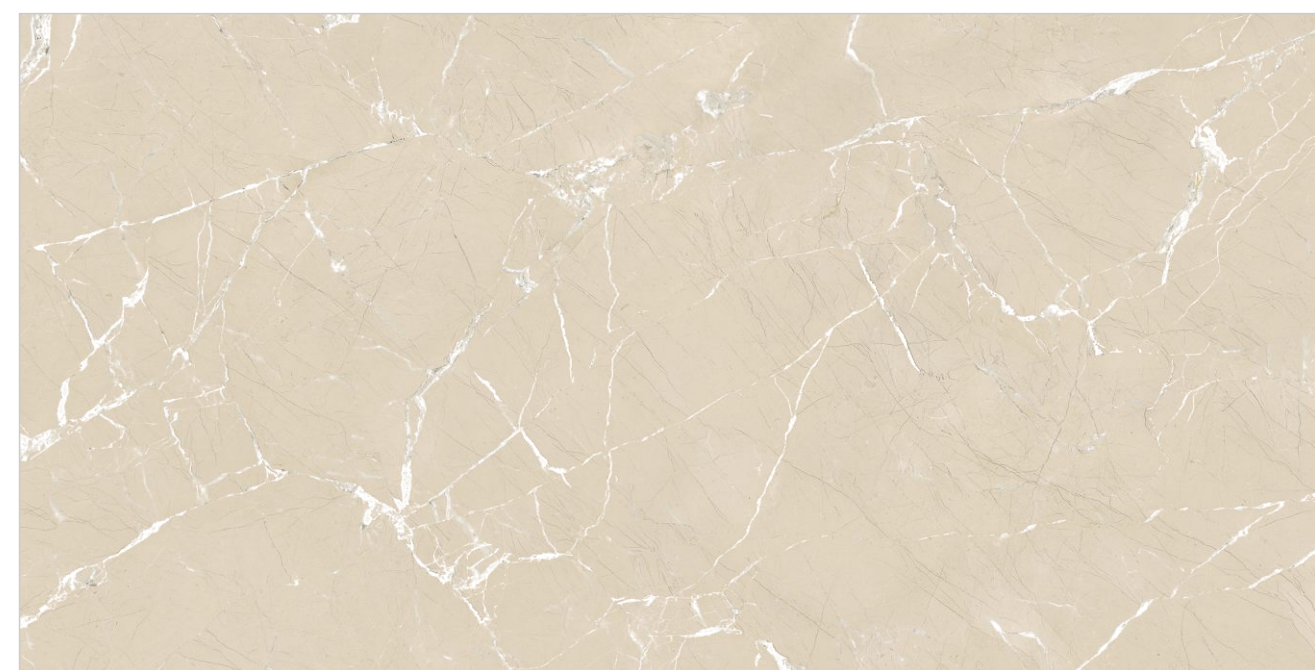

PREVIEW || DOLCE BROWN

**INFORMATION**

DIMENSION :  
600X1200MM  
60X120CM

SURFACE : CARVING

DOLCE BROWN

**DOLCE CREMA**

Random : 04

PREVIEW || DOLCE CREMA