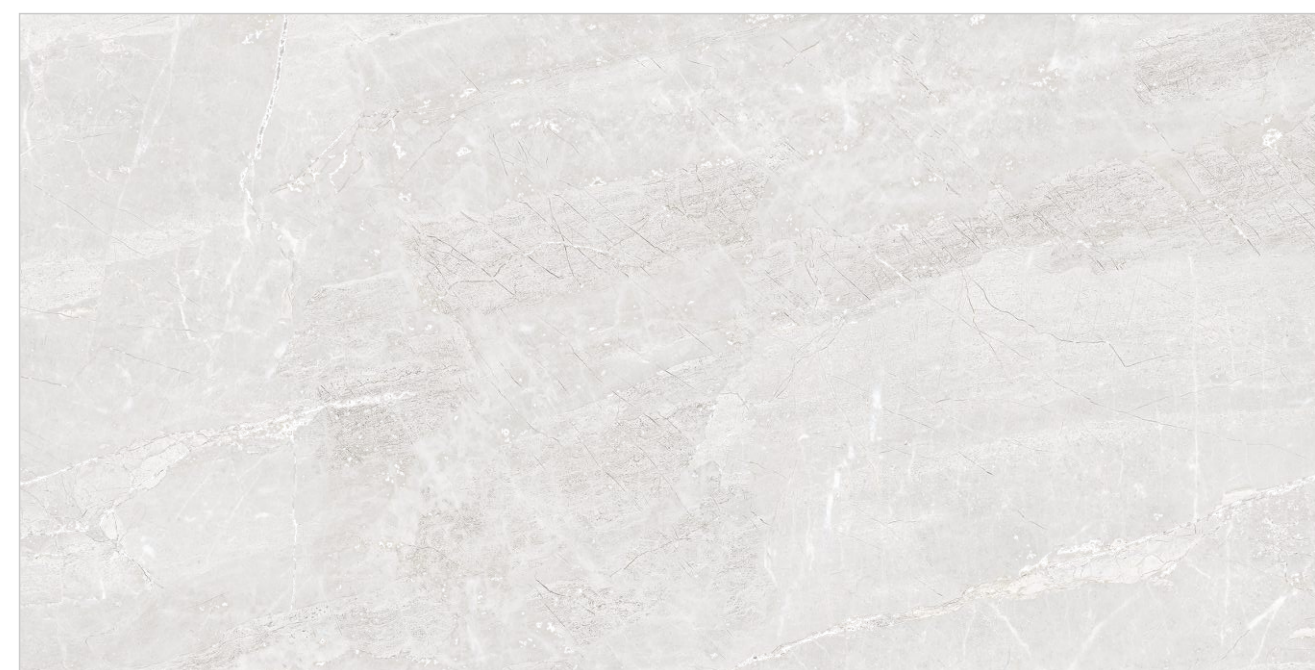

Random : 03

PREVIEW || FUSION IVORY

**INFORMATION**

DIMENSION :  
600X1200MM  
60X120CM

SURFACE : CARVING

**FUSION WHITE**

Random : 03

PREVIEW || FUSION WHITE