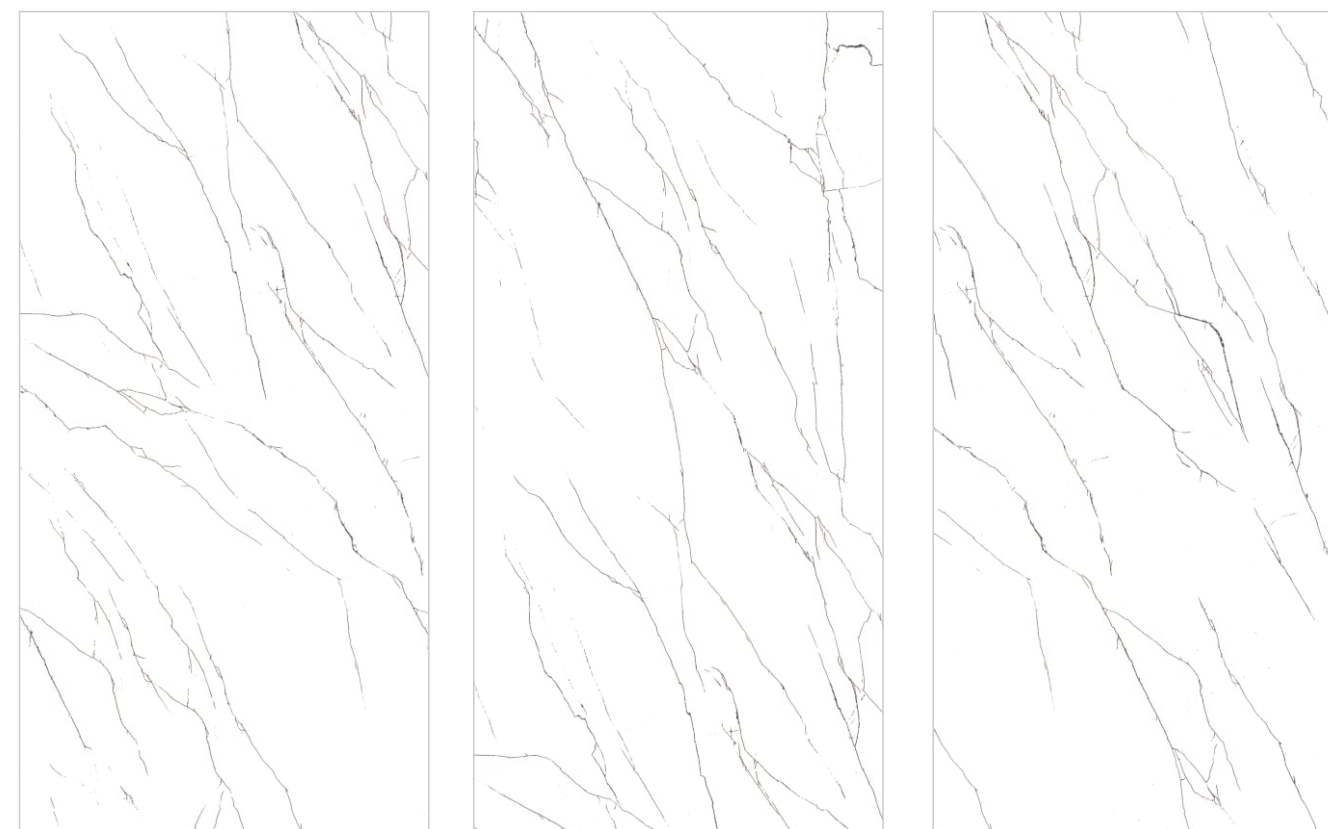

SURFACE : CARVING

CANYON WHITE

**CARAMEL WHITE**

Random : 04

PREVIEW || CARAMEL WHITE

**INFORMATION**

DIMENSION :  
600X1200MM  
60X120CM

SURFACE : CARVING