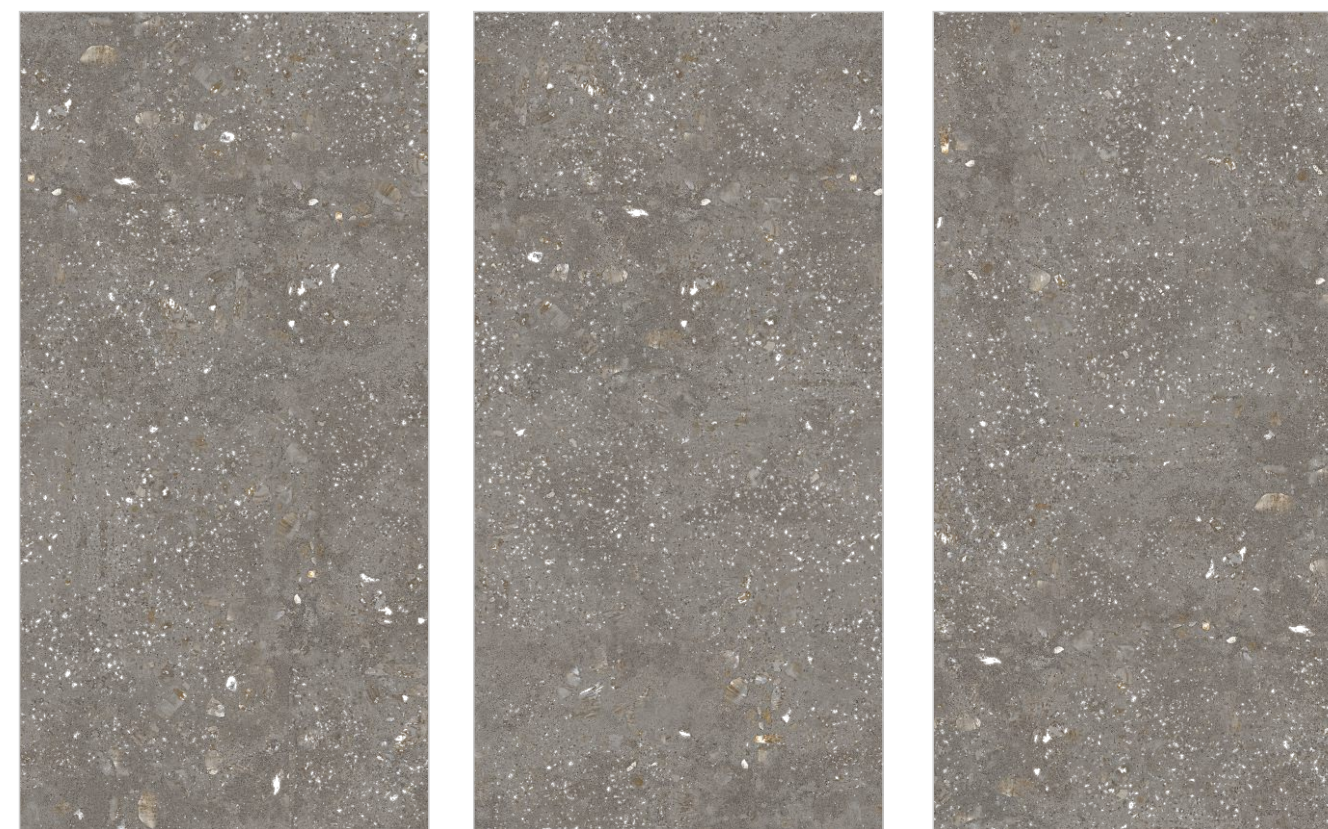

SURFACE : CARVING

FLASH BROWN

**FLASH GREY**

Random : 04

PREVIEW || FLASH GREY

**INFORMATION**

DIMENSION :  
600X1200MM  
60X120CM

SURFACE : CARVING