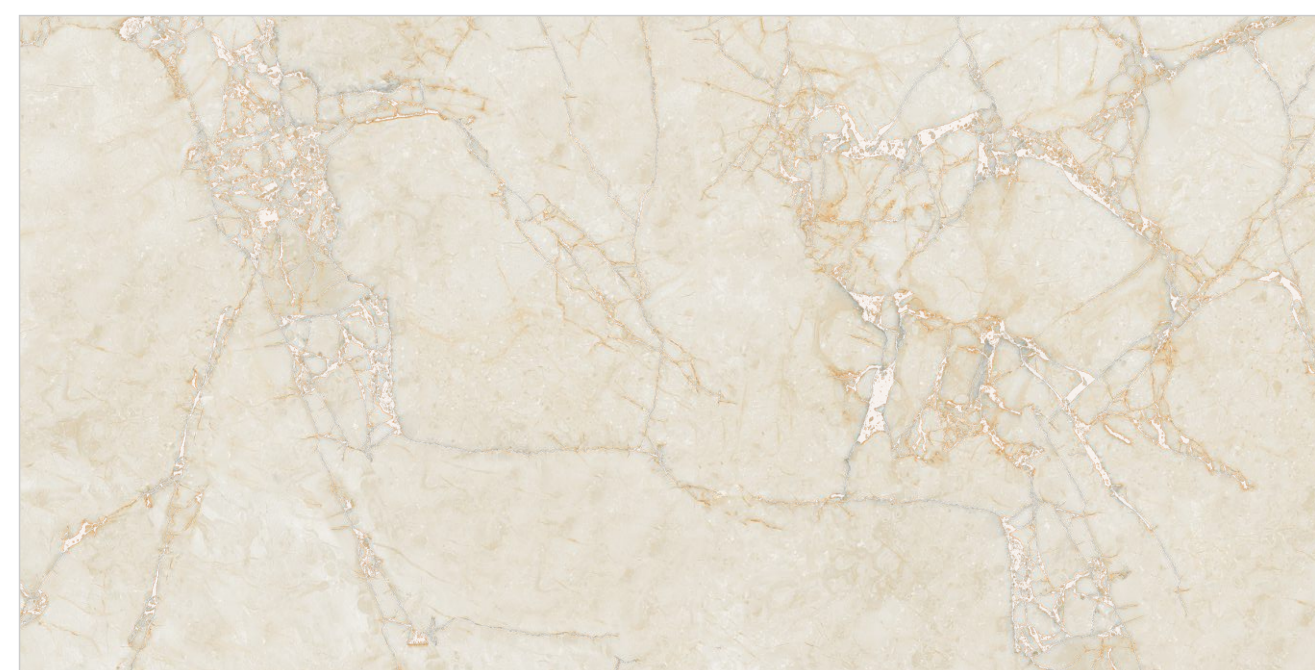

INFORMATION

DIMENSION :
600X1200MM
60X120CM

SURFACE : CARVING