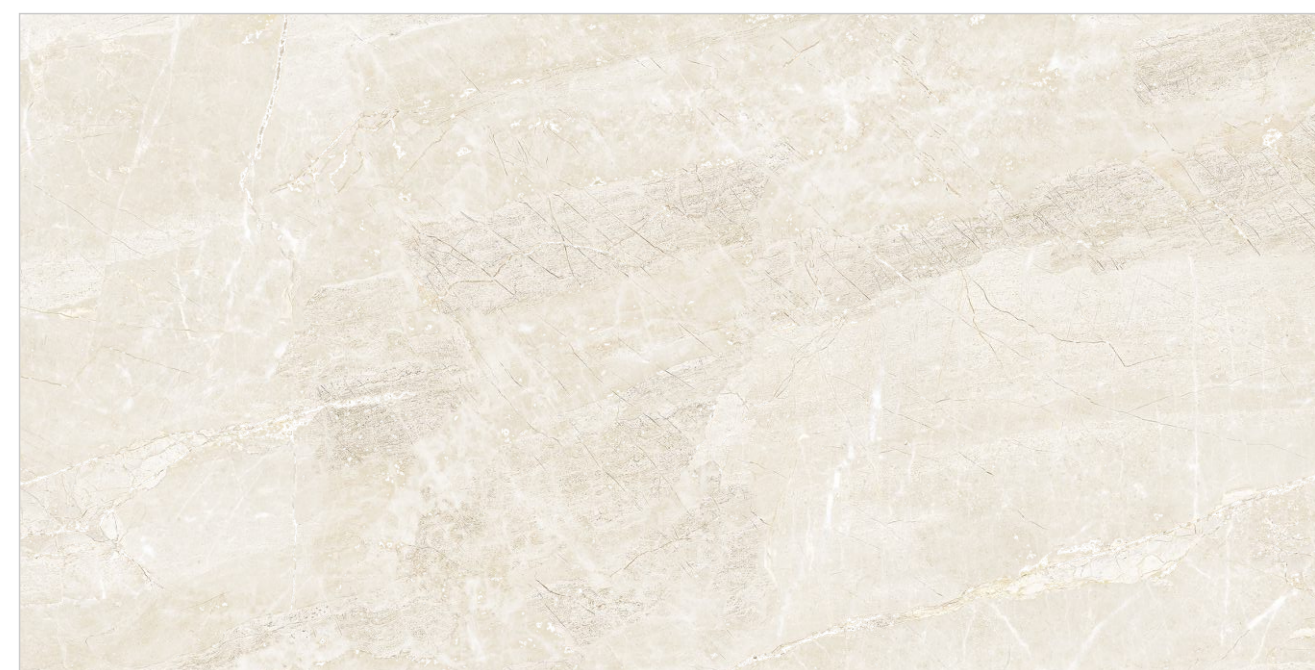

INFORMATION

DIMENSION :
600X1200MM
60X120CM

SURFACE : CARVING