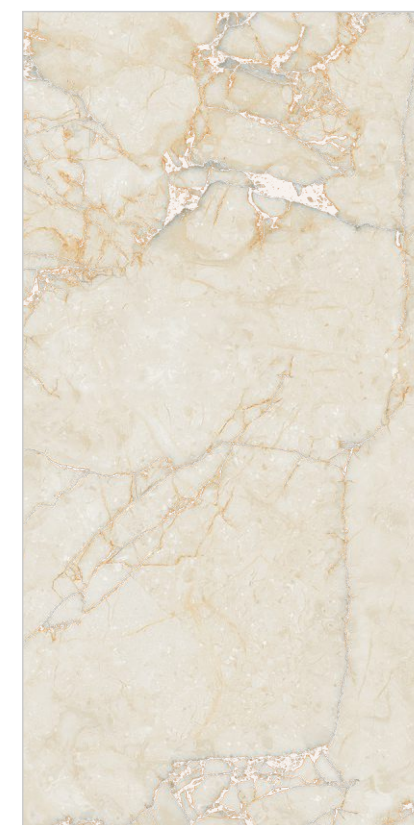

INFORMATION

DIMENSION :
600X1200MM
60X120CM

SURFACE : CARVING