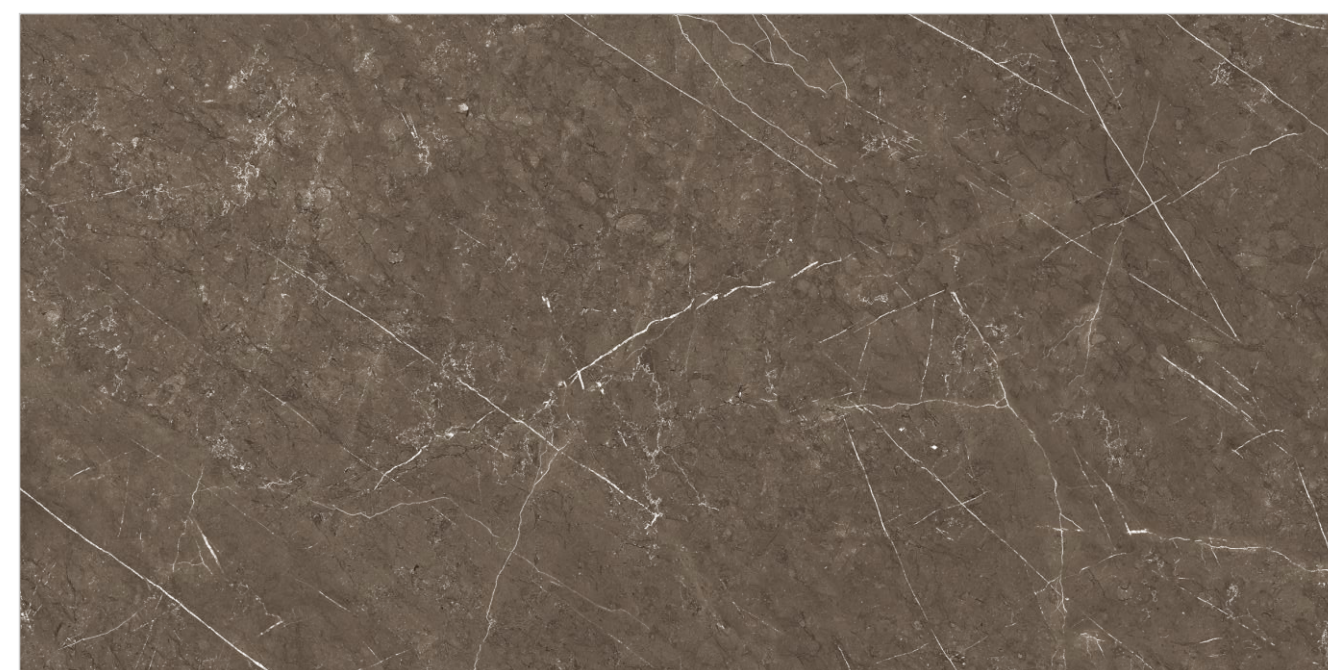

PREVIEW || BOSCO NATURAL

**INFORMATION**

DIMENSION :  
600X1200MM  
60X120CM

SURFACE : CARVING

BOSCO NATURAL

**CANYON BROWN**

Random : 04

PREVIEW || CANYON BROWN