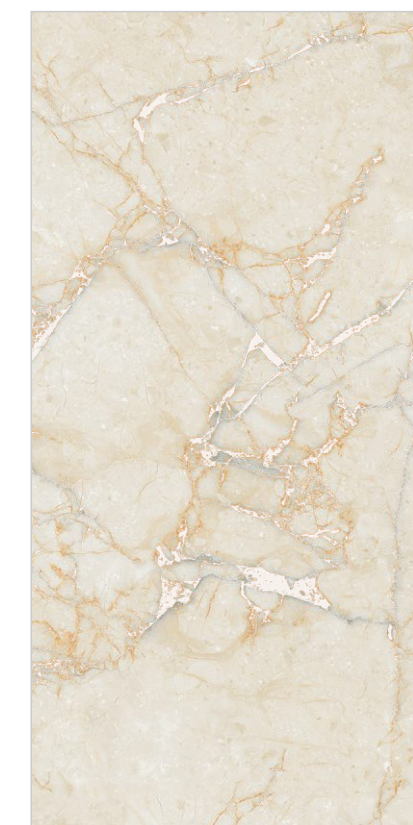

INFORMATION

DIMENSION :
600X1200MM
60X120CM

SURFACE : CARVING