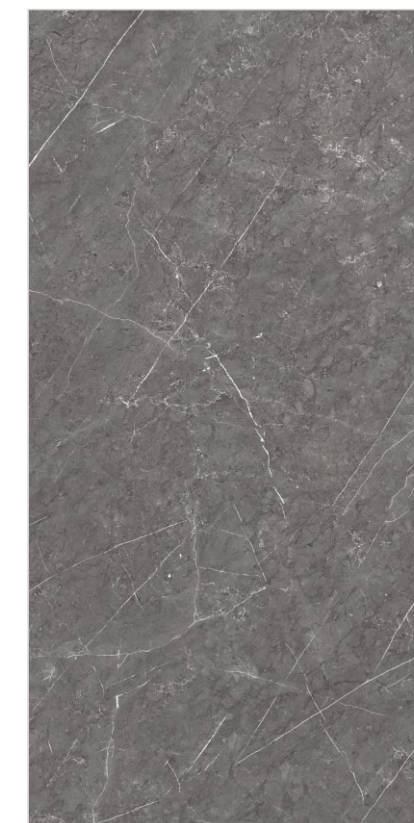

**INFORMATION**

DIMENSION :  
600X1200MM  
60X120CM

SURFACE : CARVING

CANYON BROWN

**CANYON GREY**

Random : 04

PREVIEW || CANYON GREY

**INFORMATION**