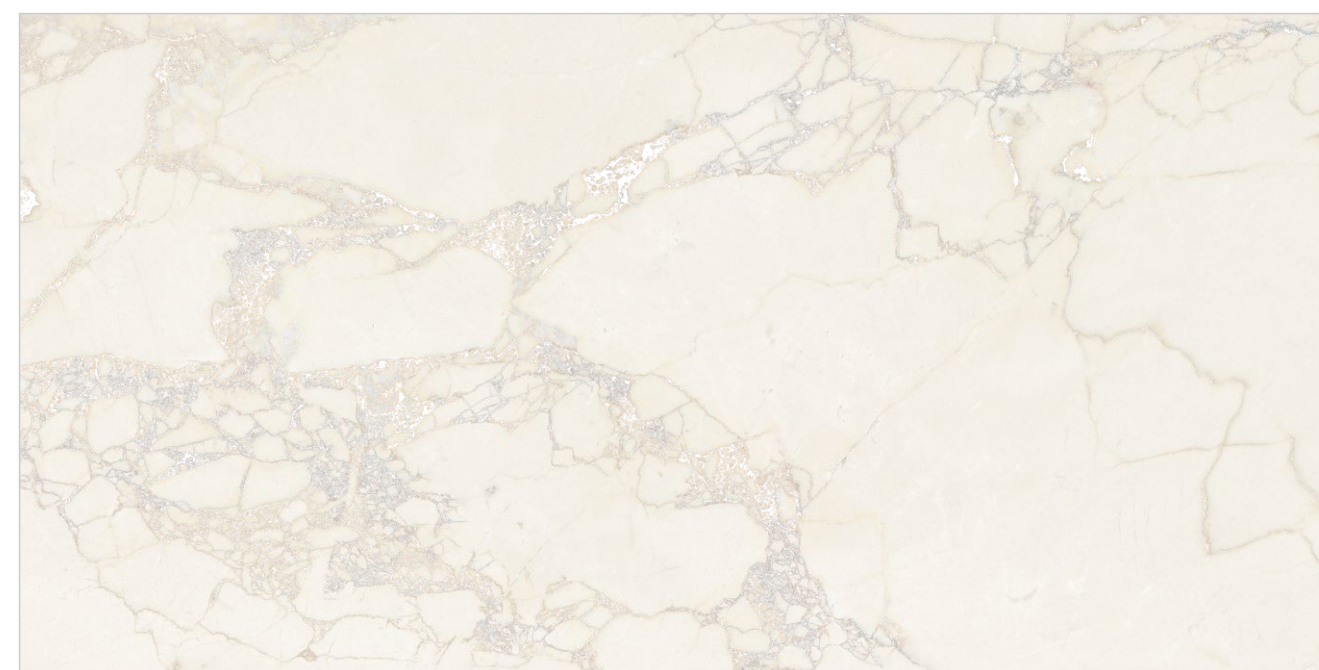

DIMENSION :  
600X1200MM  
60X120CM

SURFACE : CARVING

BENTON BEIGE

**BERLIN IVORY**

Random : 04

PREVIEW || BERLIN IVORY

**INFORMATION**

DIMENSION :  
600X1200MM  
60X120CM