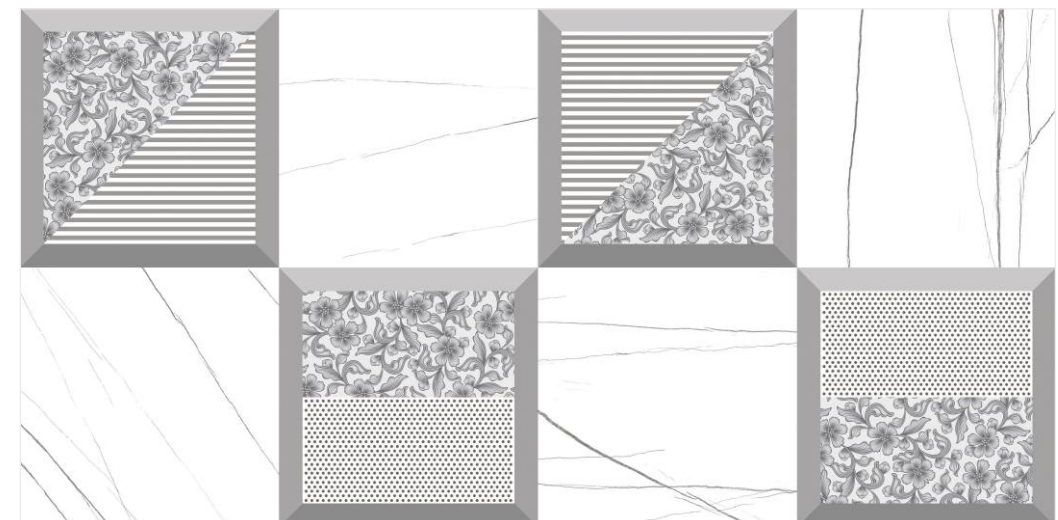

INFORMATION

DIMENSION :
600X1200MM
60X120CM

SURFACE : GLOSSY