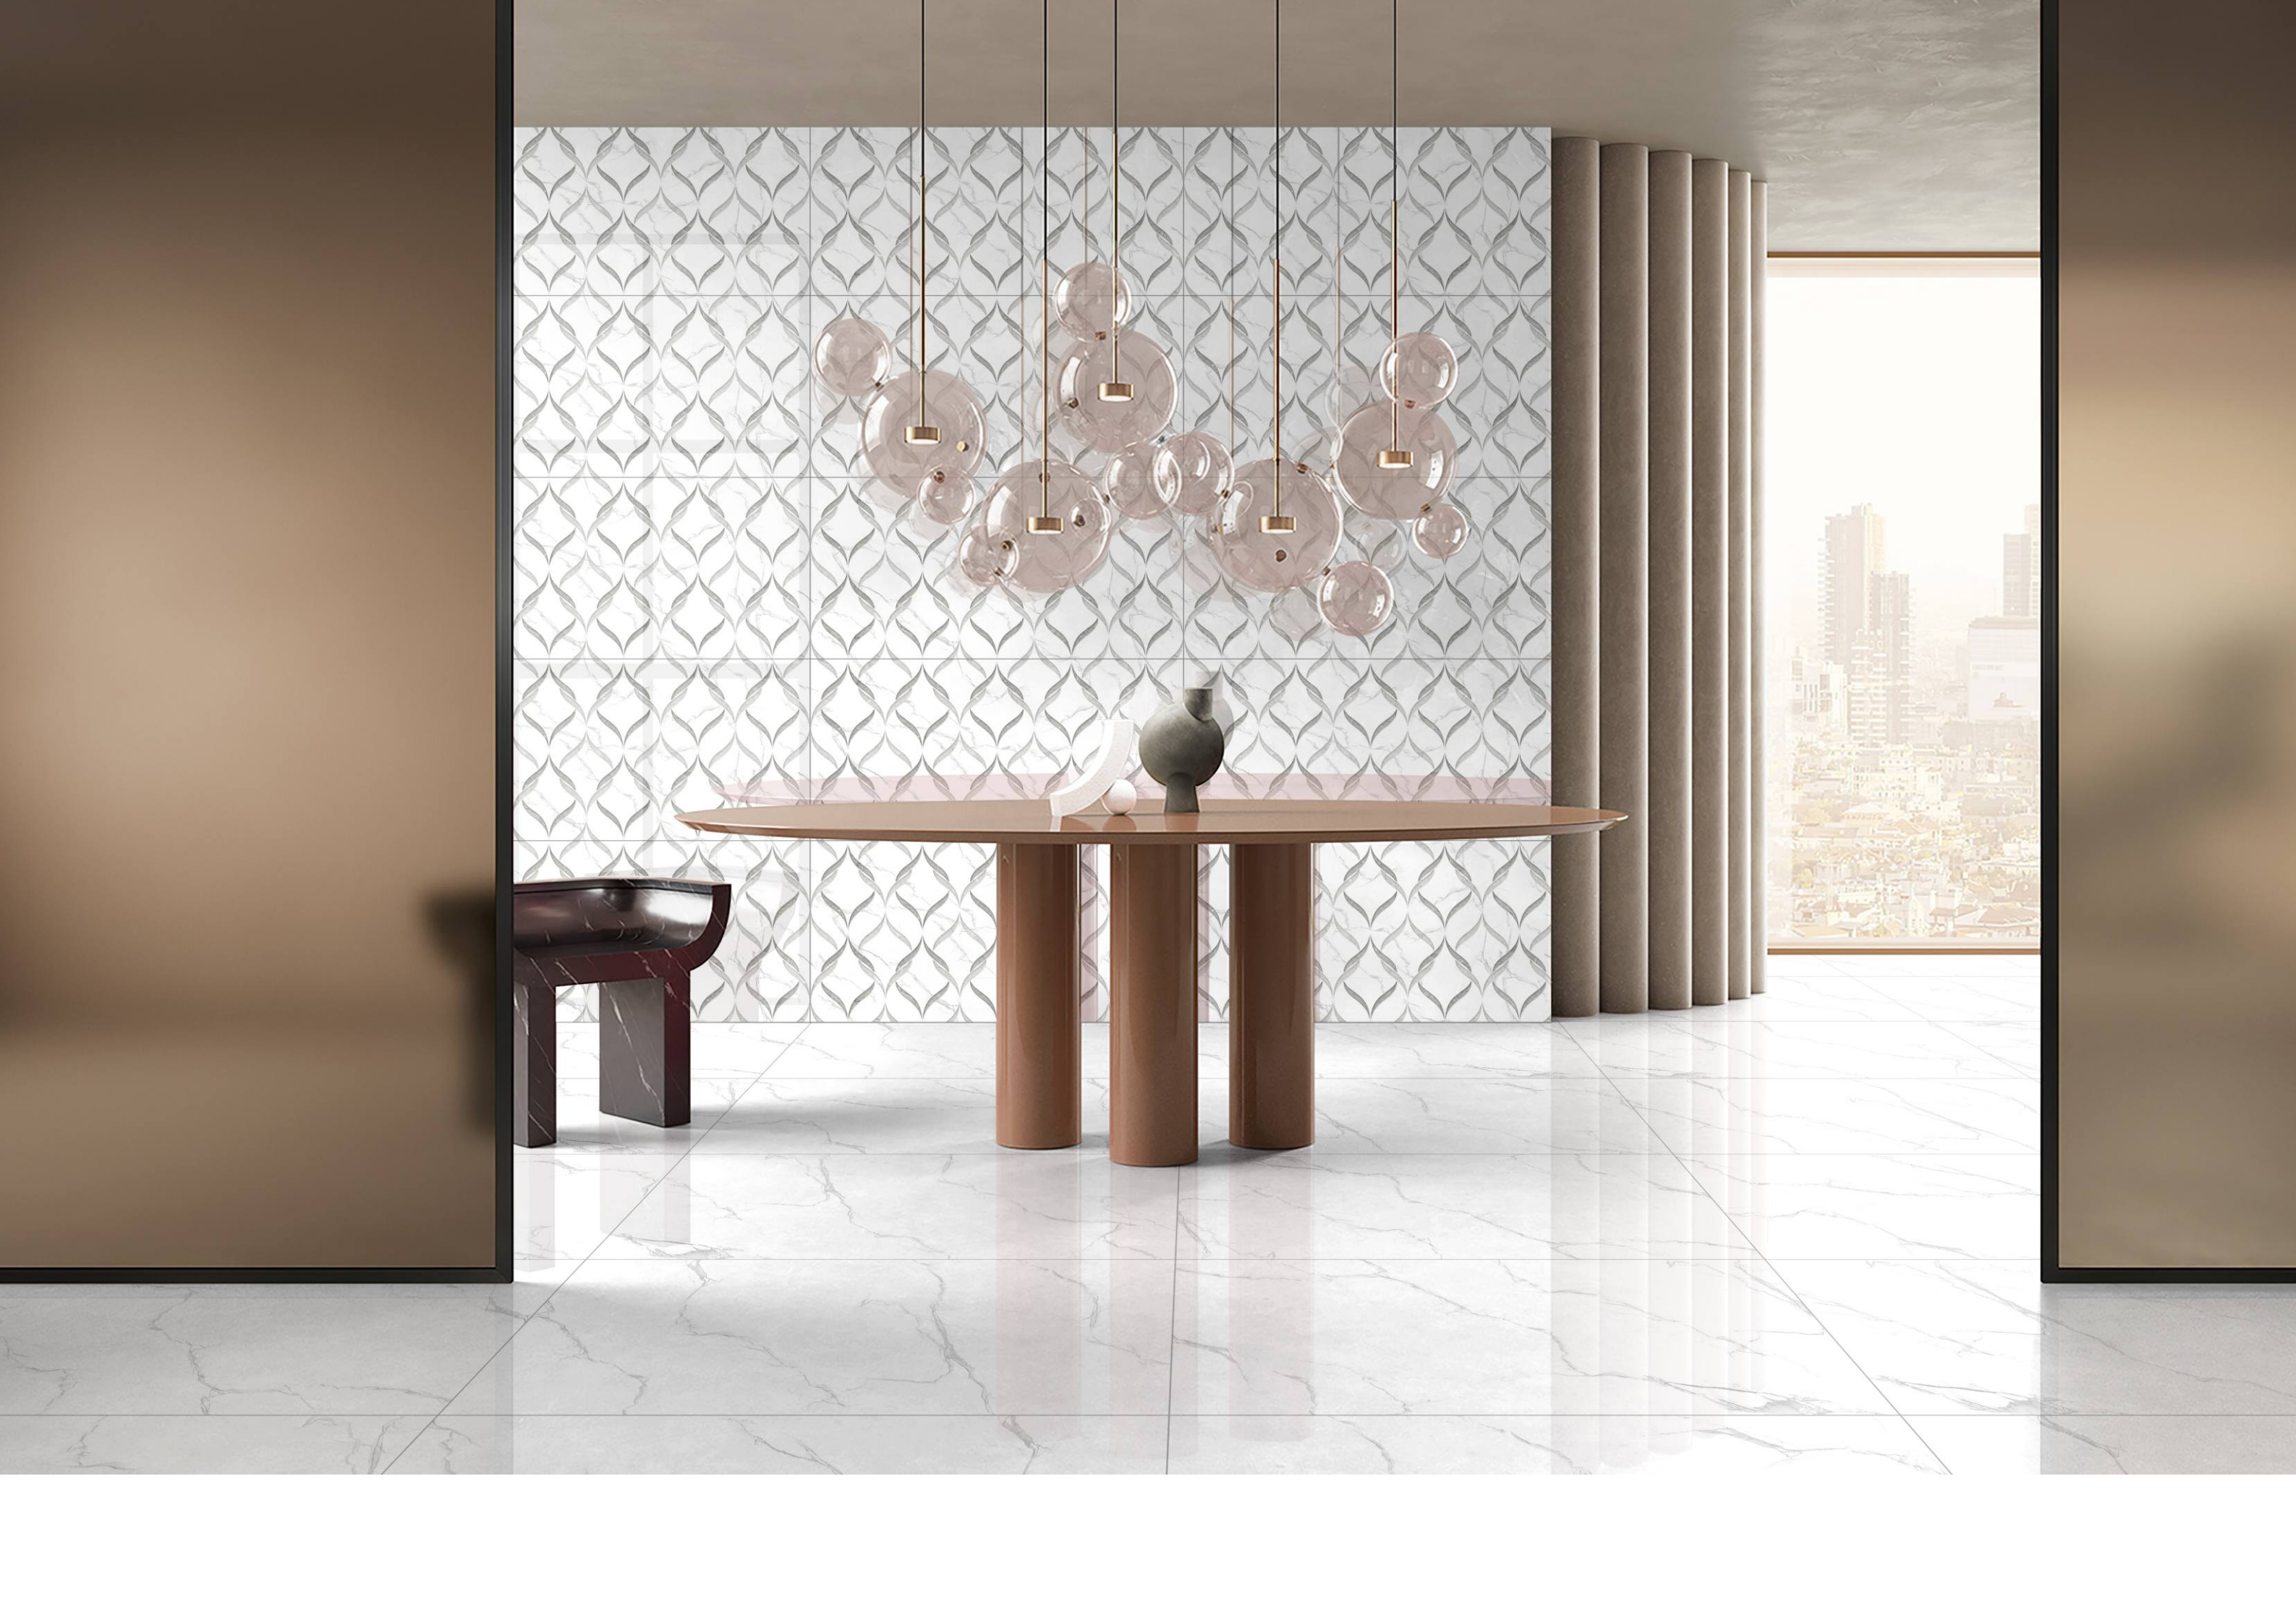

SURFACE : GLOSSY

LIBARTO SATVARIO

Random 04

LIBARTO SATVARIO DECOR

Random 01

INFORMATION

DIMENSION :
600X1200MM
60X120CM

SURFACE : GLOSSY