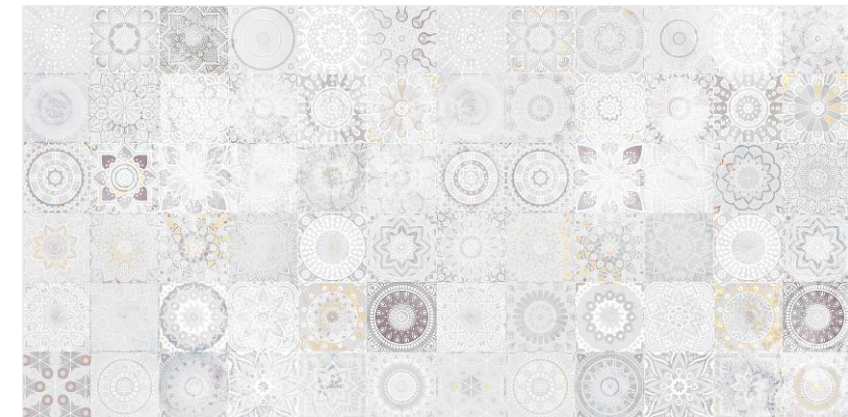

DIMENSION :
600X1200MM
60X120CM

SURFACE : CARVING

CARVING DECOR 20
COLLECTION **24**

KENYA WHITE

Random 01

KENYA WHITE DECOR

Random 04

KENYA WHITE