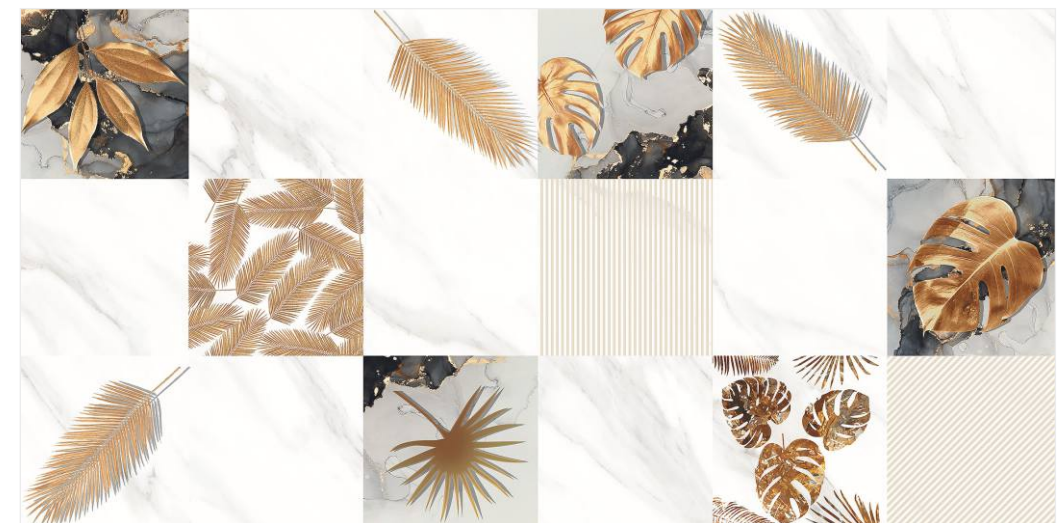

EDEN SATUARIO DECOR

Random 02

INFORMATION

DIMENSION :
600X1200MM
60X120CM

SURFACE : CARVING