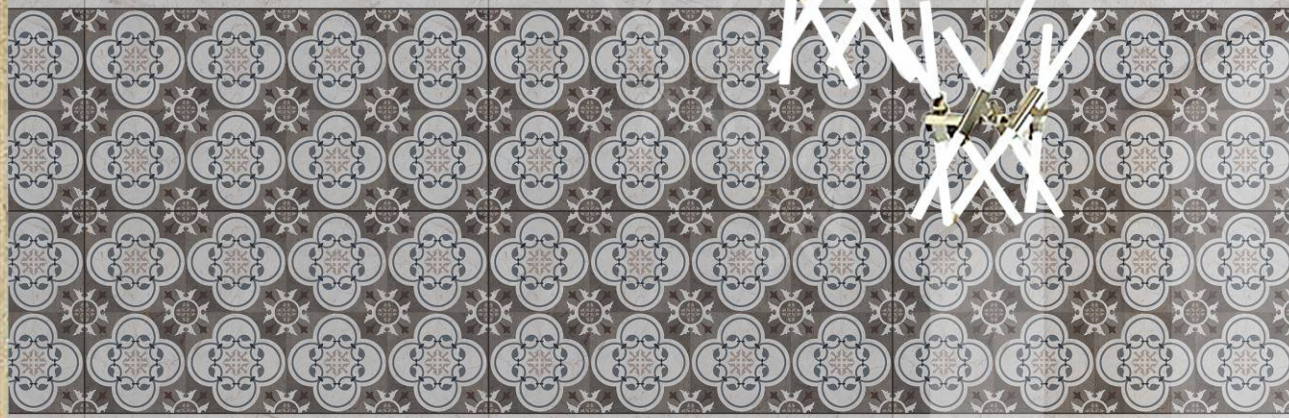

Random 04

ACHROMIC BLACK DECOR

Random 01

ACHROMIC BLACK

Random 04

INFORMATION

DIMENSION :
600X1200MM
60X120CM

SURFACE : GLOSSY