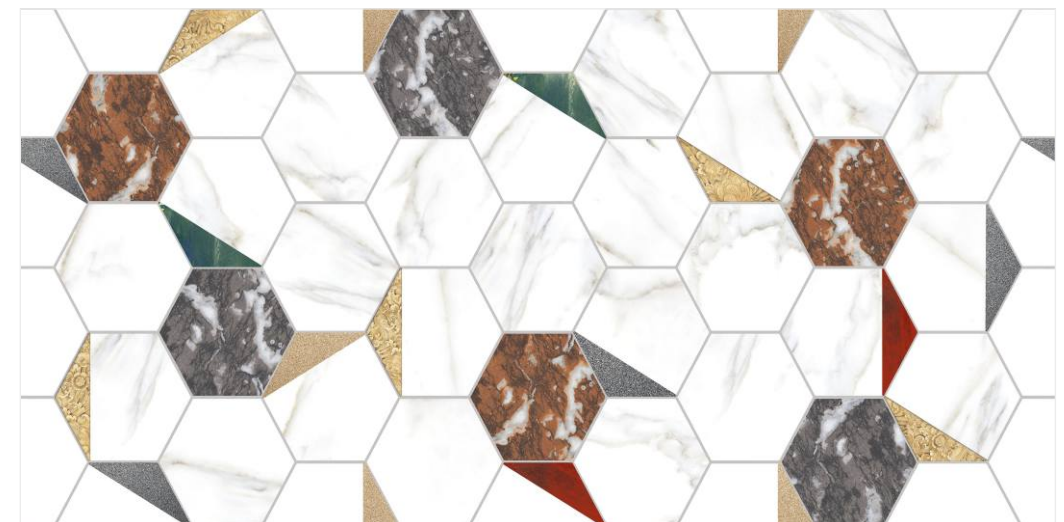

© 2015
MILANO
S.p.A.

SATVARIO LUIZ

Random 04

SATVARIO LUIZ DECOR

Random 01

INFORMATION

DIMENSION :
600X1200MM
60X120CM

SURFACE : GLOSSY