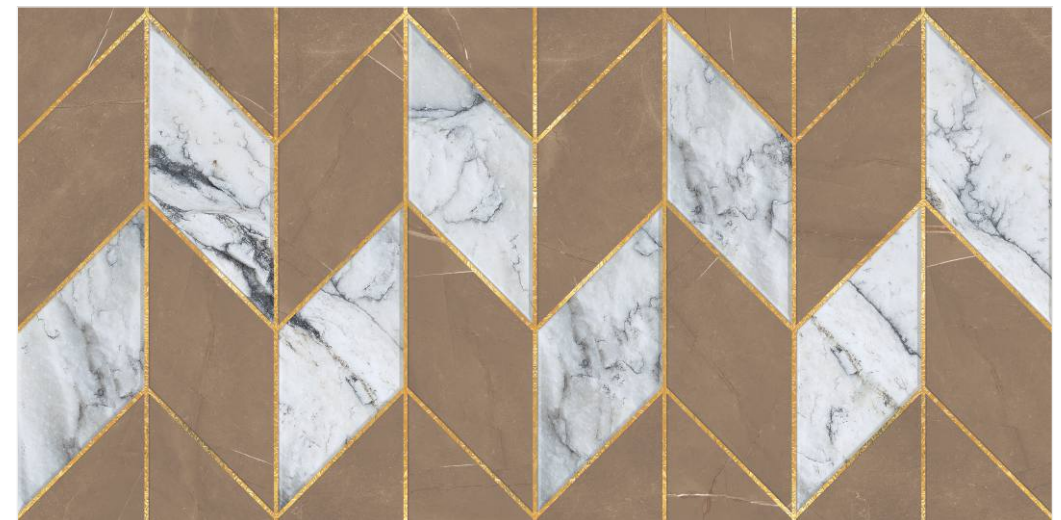

INFORMATION

DIMENSION :
600X1200MM
60X120CM

SURFACE : GLOSSY