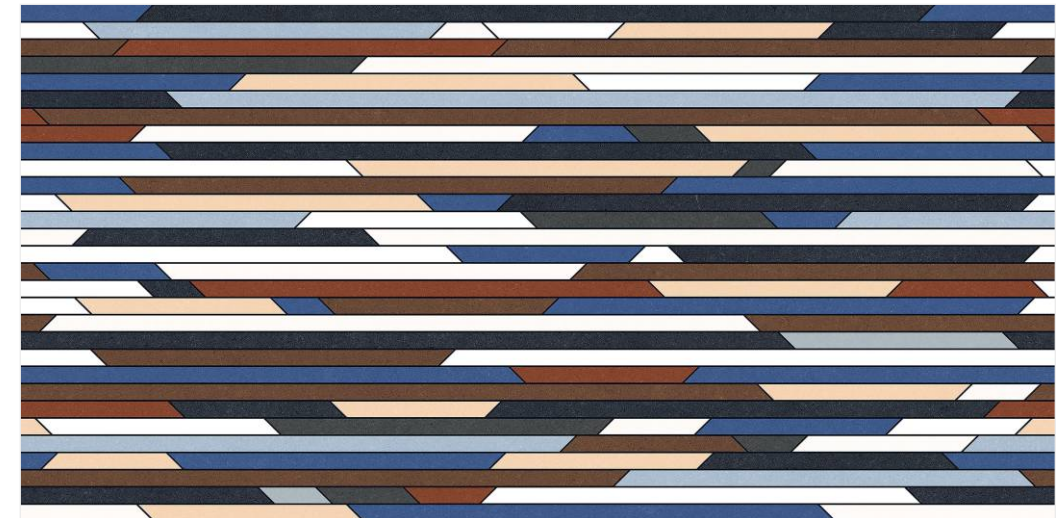

AQUA LEAFY BLOSSOM DECOR

Random 01

INFORMATION

DIMENSION :
600X1200MM
60X120CM

SURFACE : CARVING

ARCANE

Random 04

INFORMATION