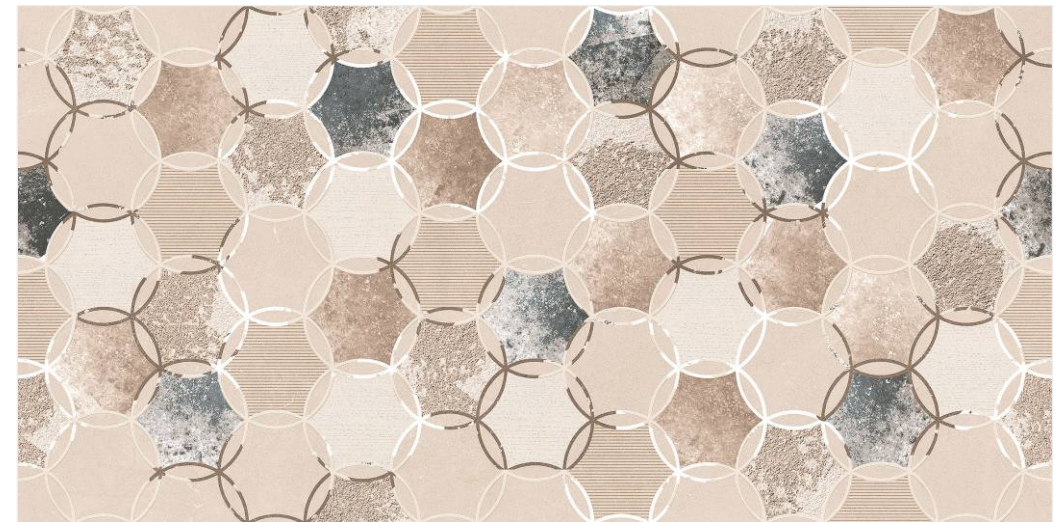

Random 01

INFORMATION

DIMENSION :
600X1200MM
60X120CM

SURFACE : CARVING

HEXALEAF HARMONY

Random 01

HEXALEAF HARMONY DECOR

Random 02