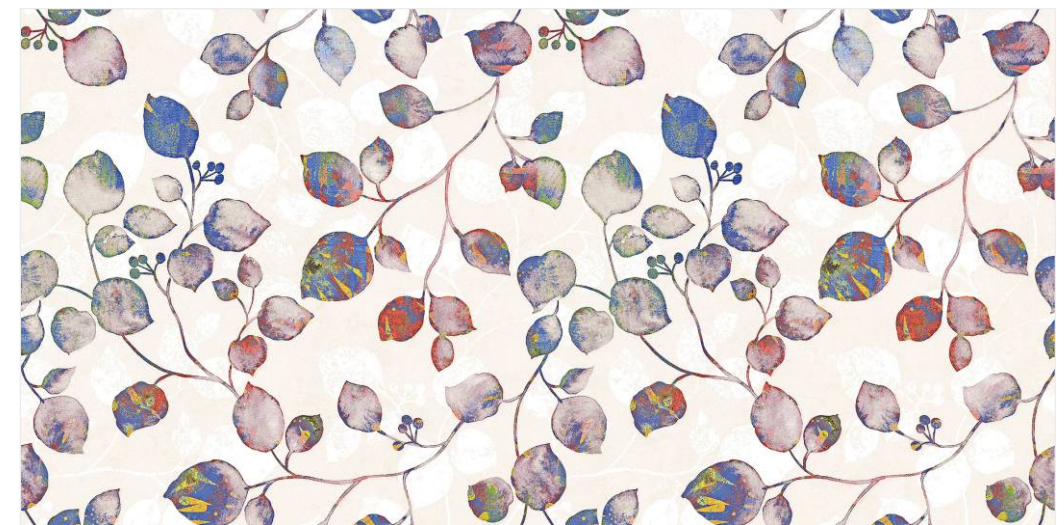

SURFACE : CARVING

BEIGE BLOOM

Random 04

BEIGE BLOOM DECOR

Random 01

INFORMATION

DIMENSION :
600X1200MM
60X120CM

SURFACE : CARVING