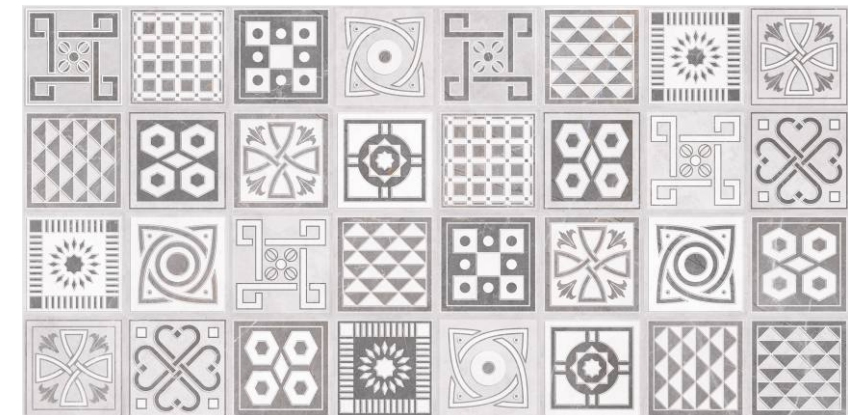

RENOIR GREY

Random 04