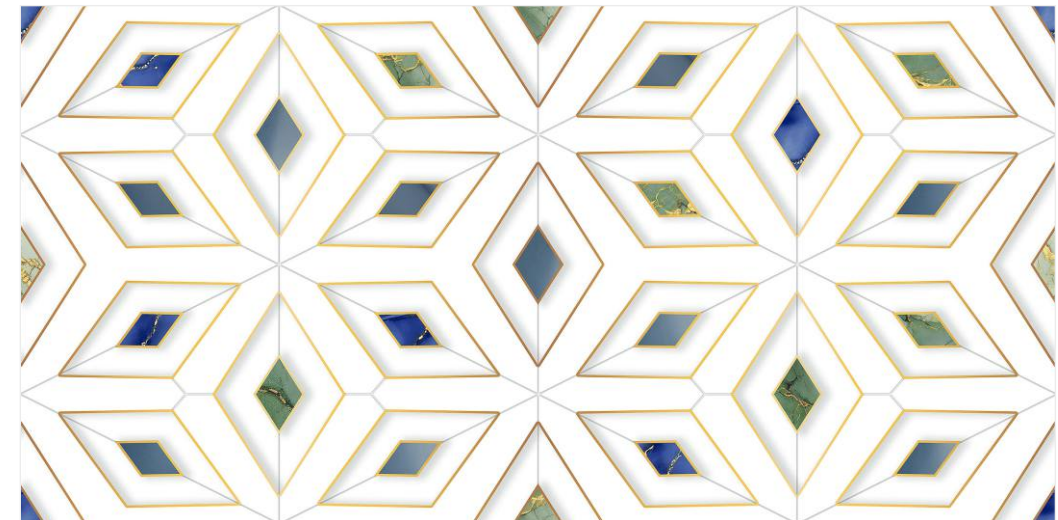

LAQUARIS DECOR

INFORMATION

DIMENSION :
600X1200MM
60X120CM

SURFACE : CARVING