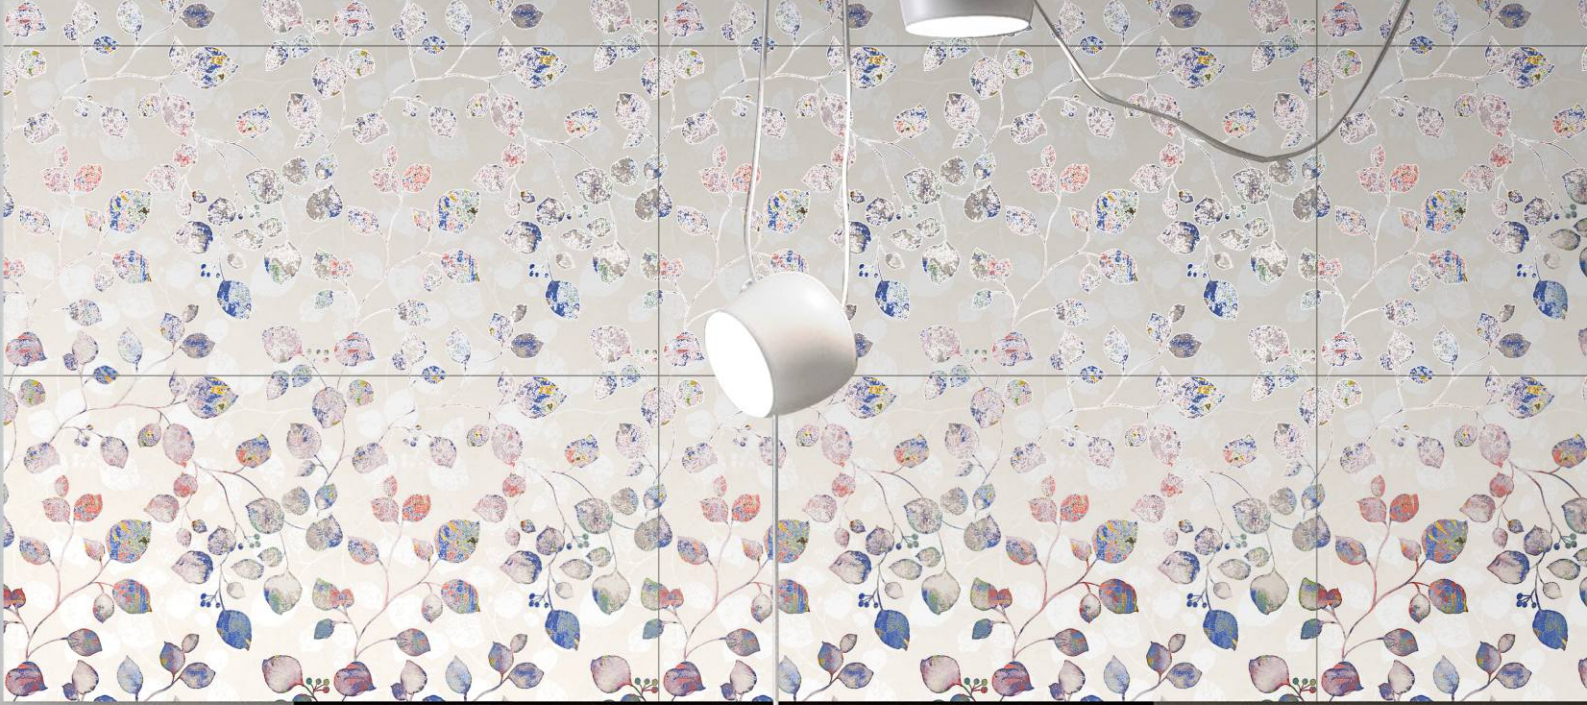

SURFACE : CARVING

BEIGE BLOOM

Random 04

BEIGE BLOOM DECOR

Random 01

INFORMATION

DIMENSION :
600X1200MM
60X120CM

SURFACE : CARVING