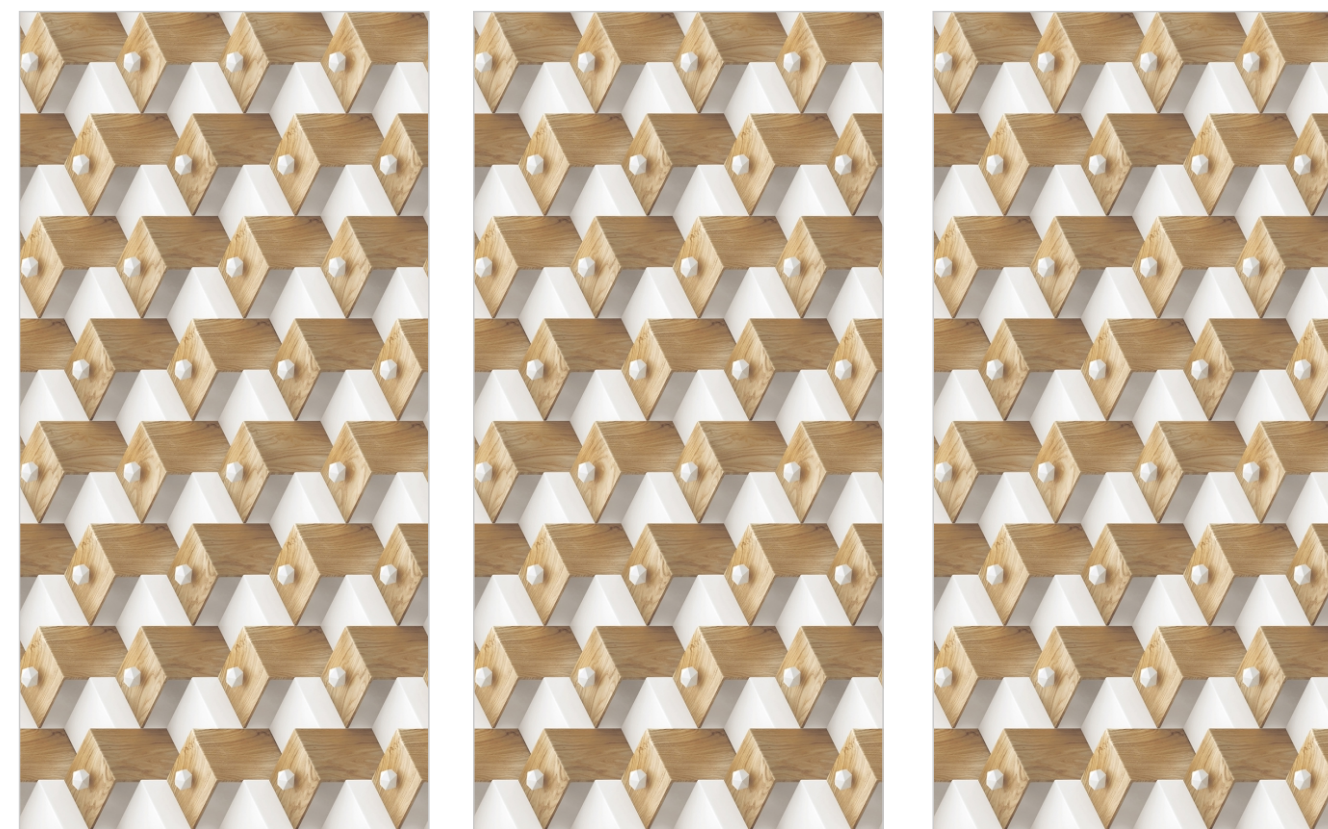

SP_0010

Random : 01

INFORMATION

DIMENSION :
600X1200MM
60X120CM

SURFACE :
GLOSSY SURFACE

PREVIEW || SP_0010