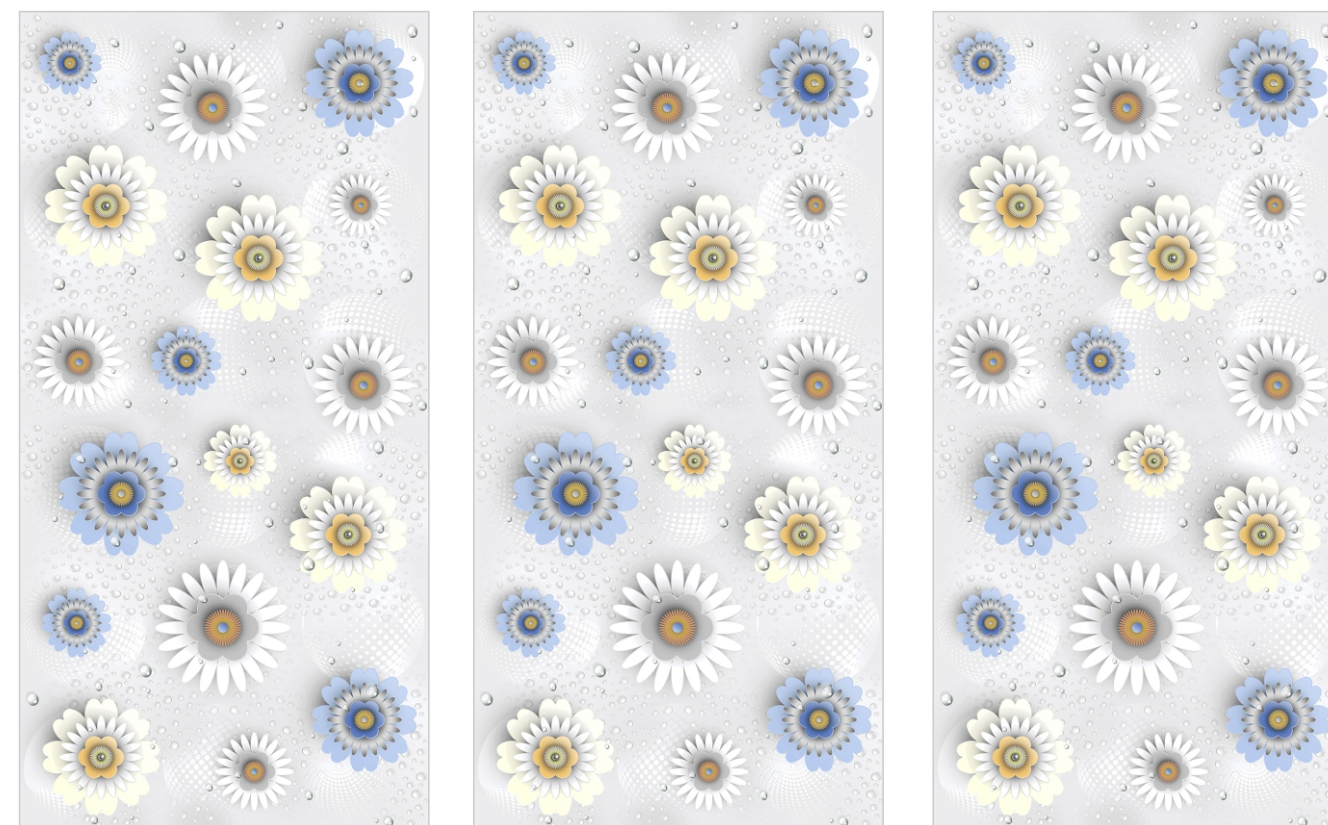

DIMENSION :
600X1200MM
60X120CM

SURFACE :
GLOSSY SURFACE

SP_008

Random : 01

PREVIEW || SP_008

INFORMATION

DIMENSION :
600X1200MM
60X120CM

SURFACE :
GLOSSY SURFACE

SP_009

Random : 01

PREVIEW || SP_009

INFORMATION

DIMENSION :
600X1200MM
60X120CM

SURFACE :
GLOSSY SURFACE

SP_009

SP_0010