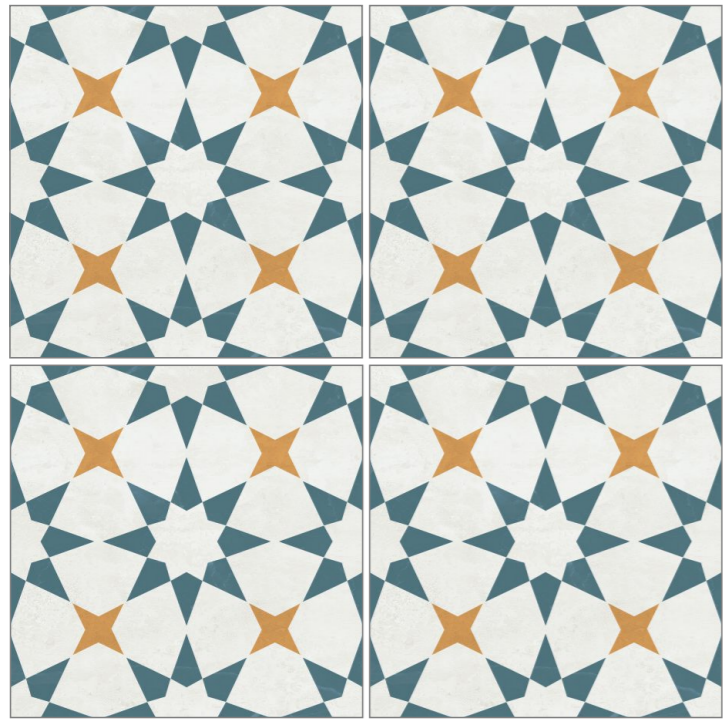

8003

FORMAT :
200X200MM

SURFACE :
CARVING

AVAILABLE RANDOM
: **01**

VITRIFIED BODY

CARVING
COLLECTION

8004

FORMAT :
200X200MM