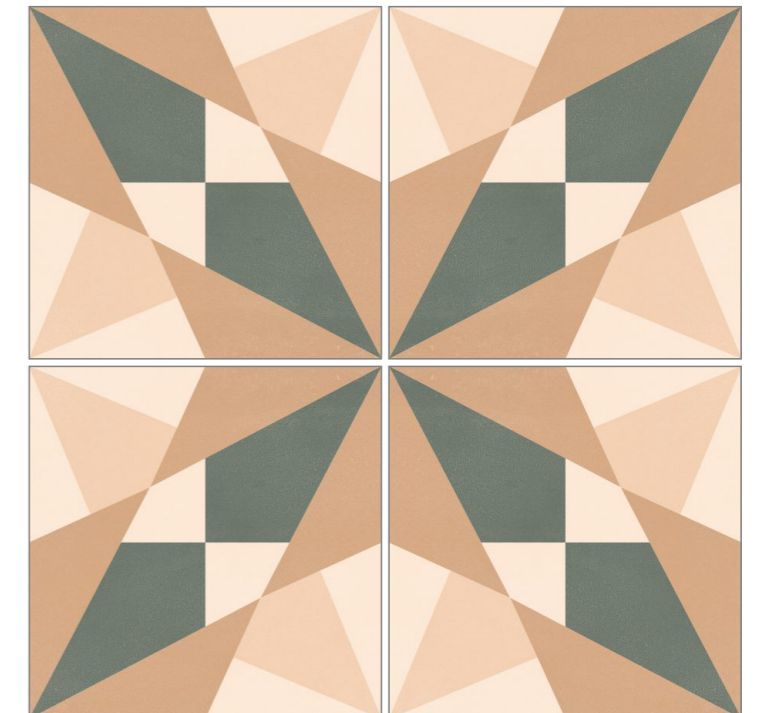

VITRIFIED BODY

20032

FORMAT :
200X200MM

SURFACE :
MATT

AVAILABLE RANDOM
: 01

VITRIFIED BODY

MONOPOLE

COLLECTION