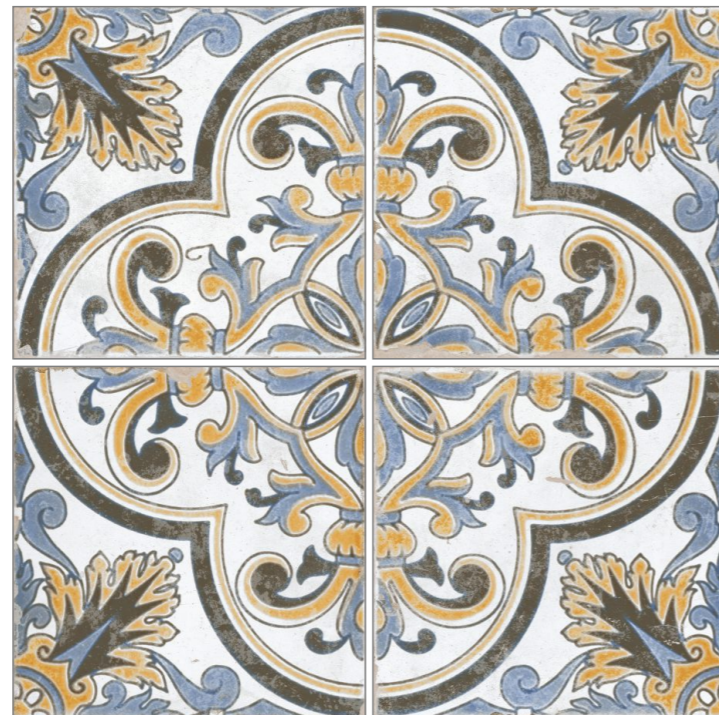

SURFACE :
MATT

AVAILABLE RANDOM
: **01**

VITRIFIED BODY

10004

FORMAT :
200X200MM

SURFACE :
MATT

AVAILABLE RANDOM
: **04**

VITRIFIED BODY