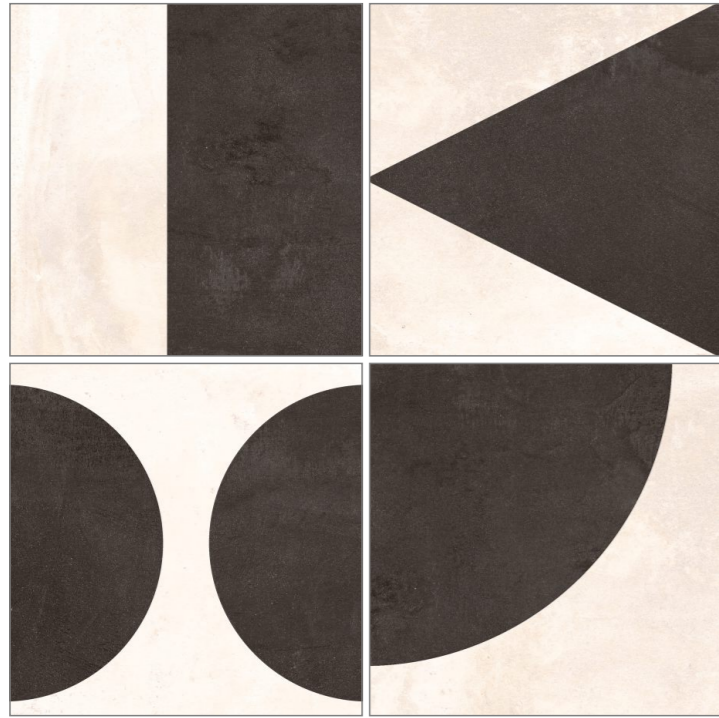

AVAILABLE RANDOM
BASE : 10 | DECOR : 10

VITRIFIED BODY

MENGEN
COLLECTION

20080

FORMAT :
200X200MM

SURFACE :
MATT

AVAILABLE RANDOM
:09

VITRIFIED BODY