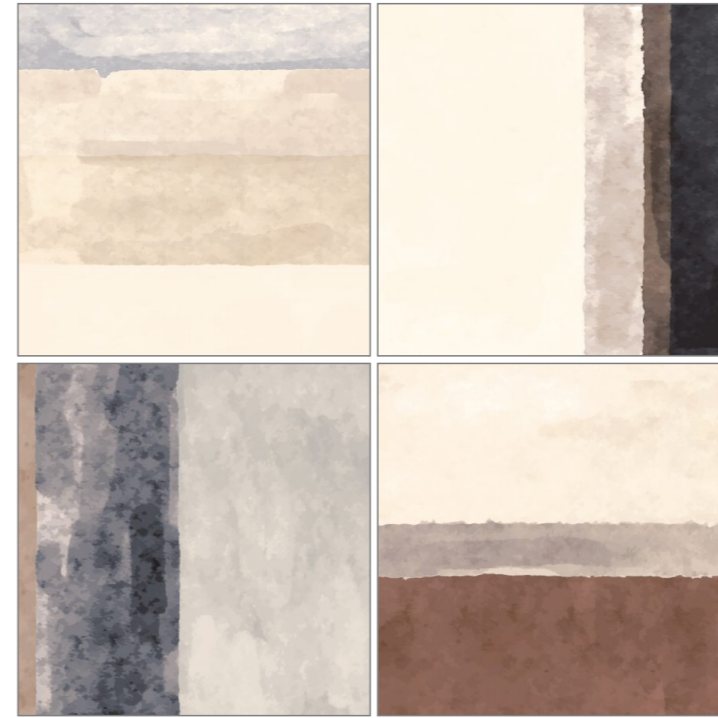

AVAILABLE RANDOM
BASE : 10 | DECOR : 10

VITRIFIED BODY

MENGEN
COLLECTION

20080

FORMAT :
200X200MM

SURFACE :
MATT

AVAILABLE RANDOM
:09

VITRIFIED BODY