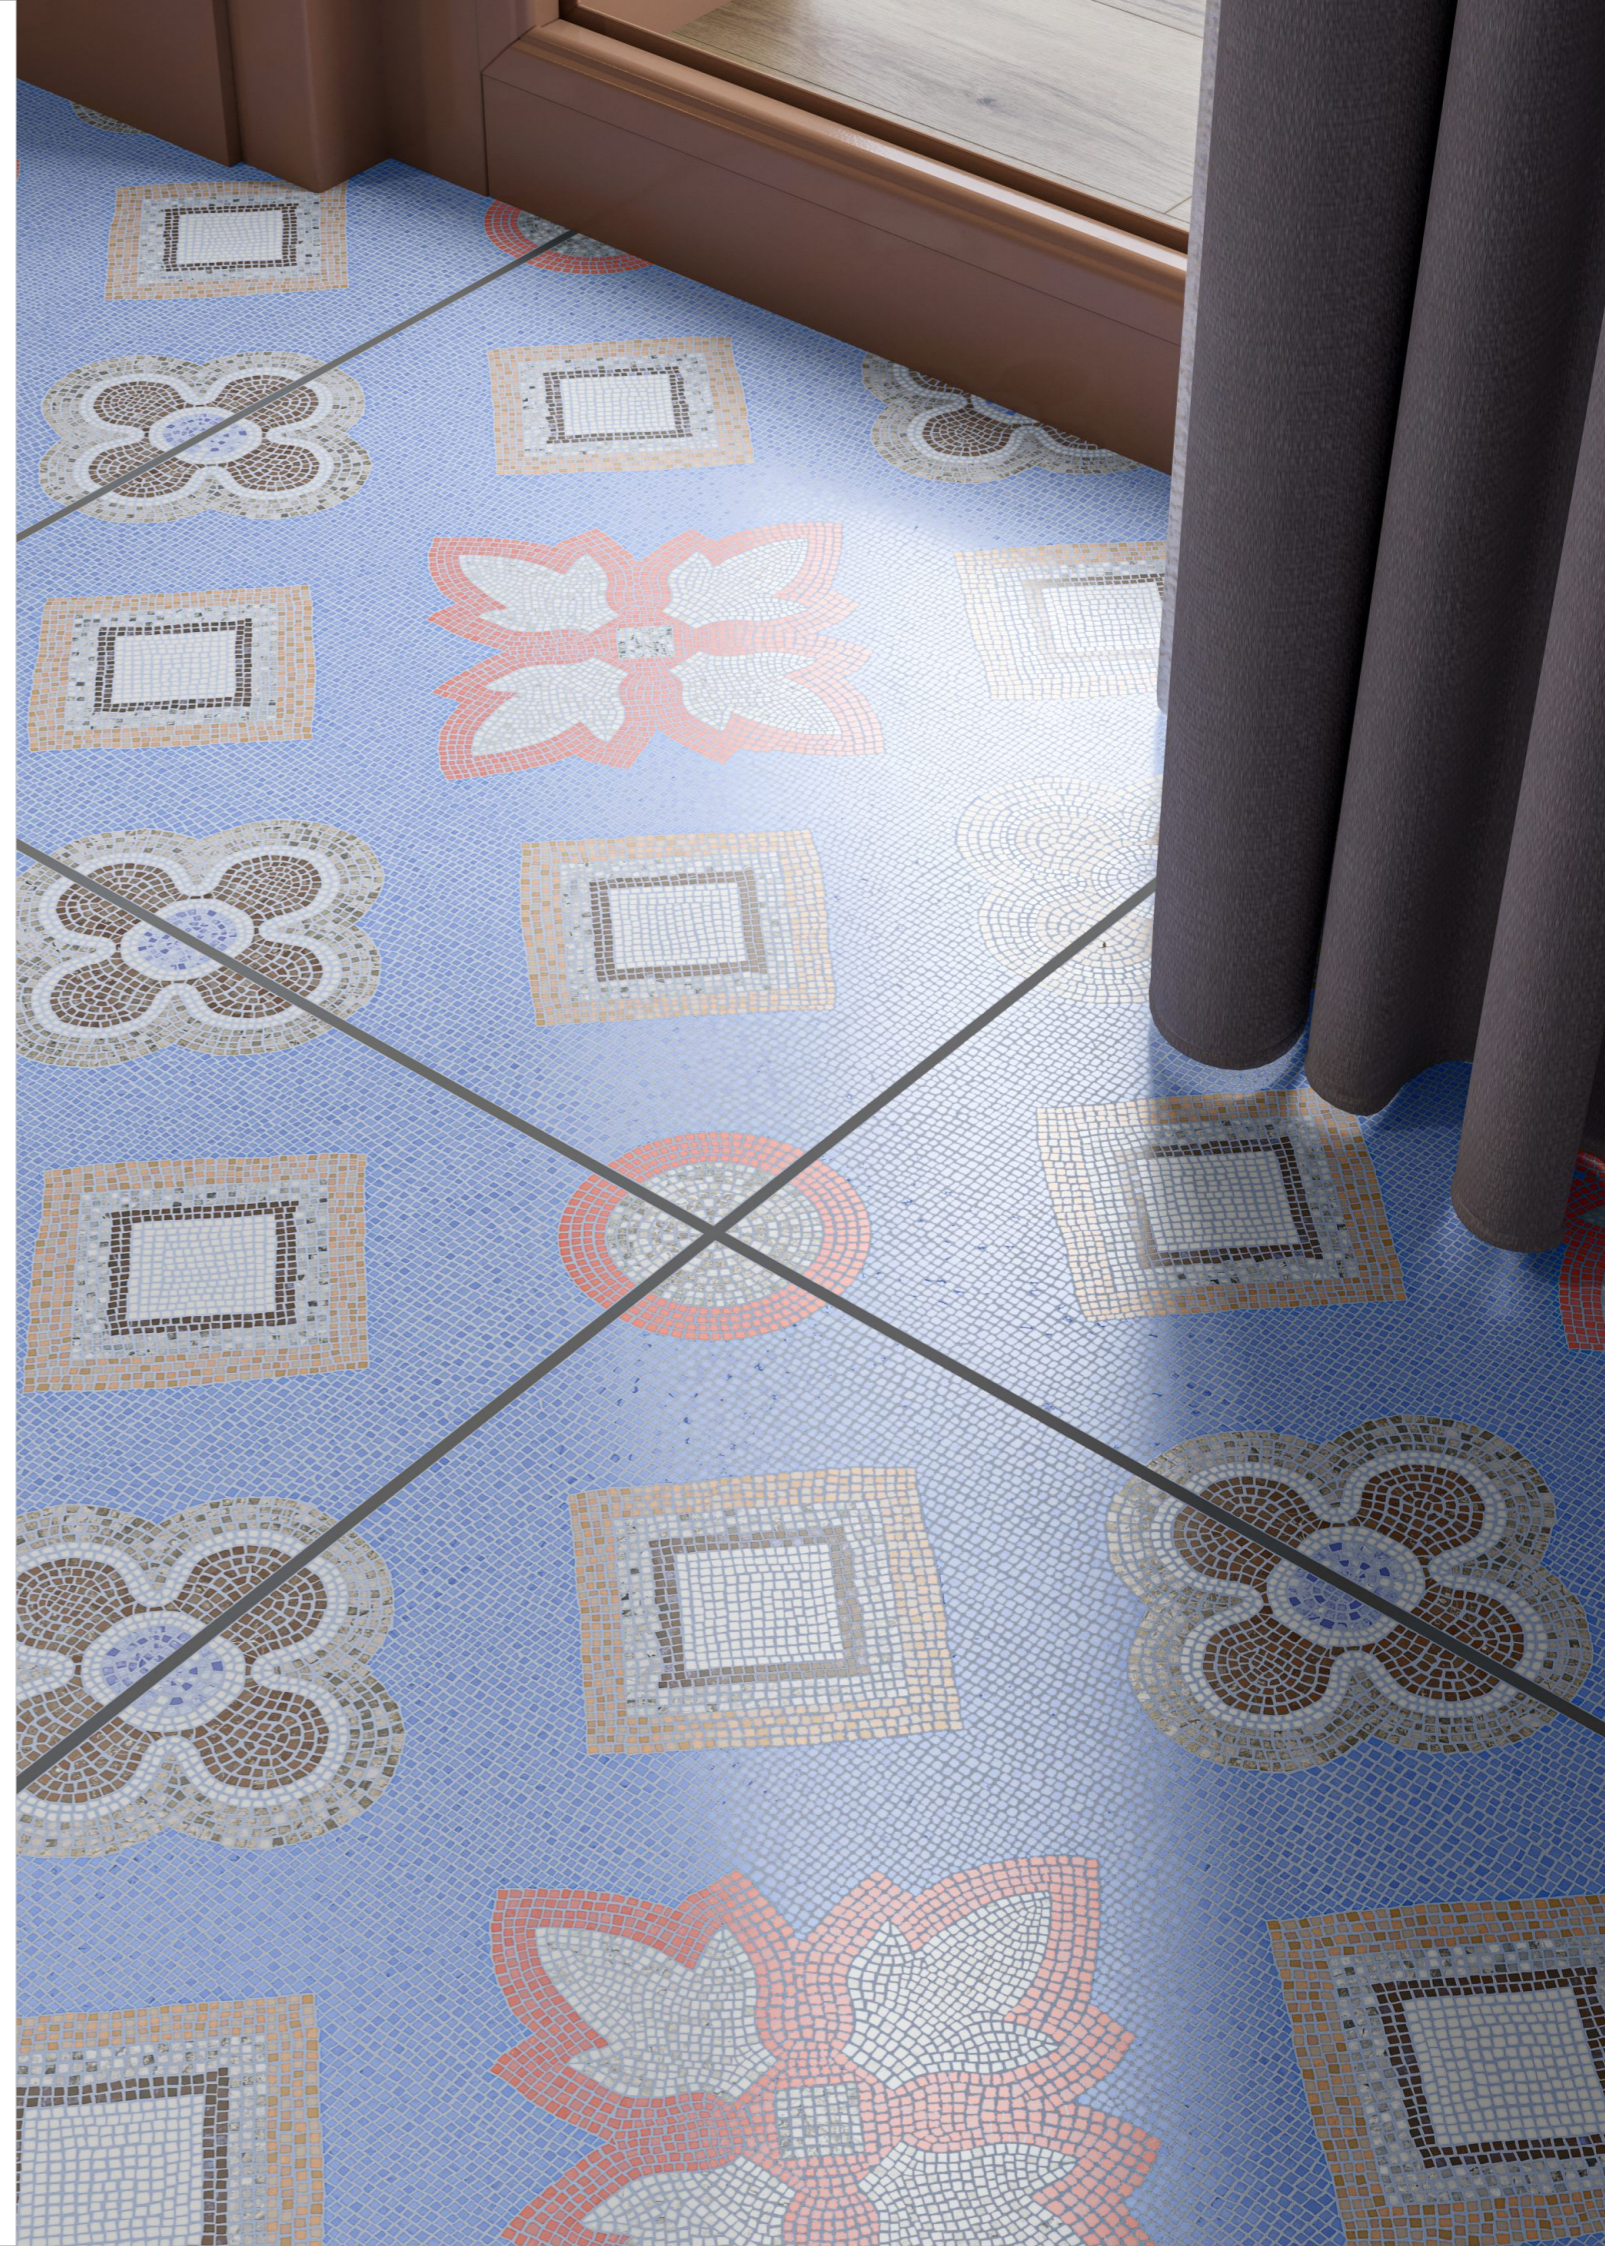

VITRIFIED BODY

CARVING
COLLECTION

8002

FORMAT :
200X200MM

SURFACE :
CARVING

AVAILABLE RANDOM
: **01**

VITRIFIED BODY

CARVING
COLLECTION