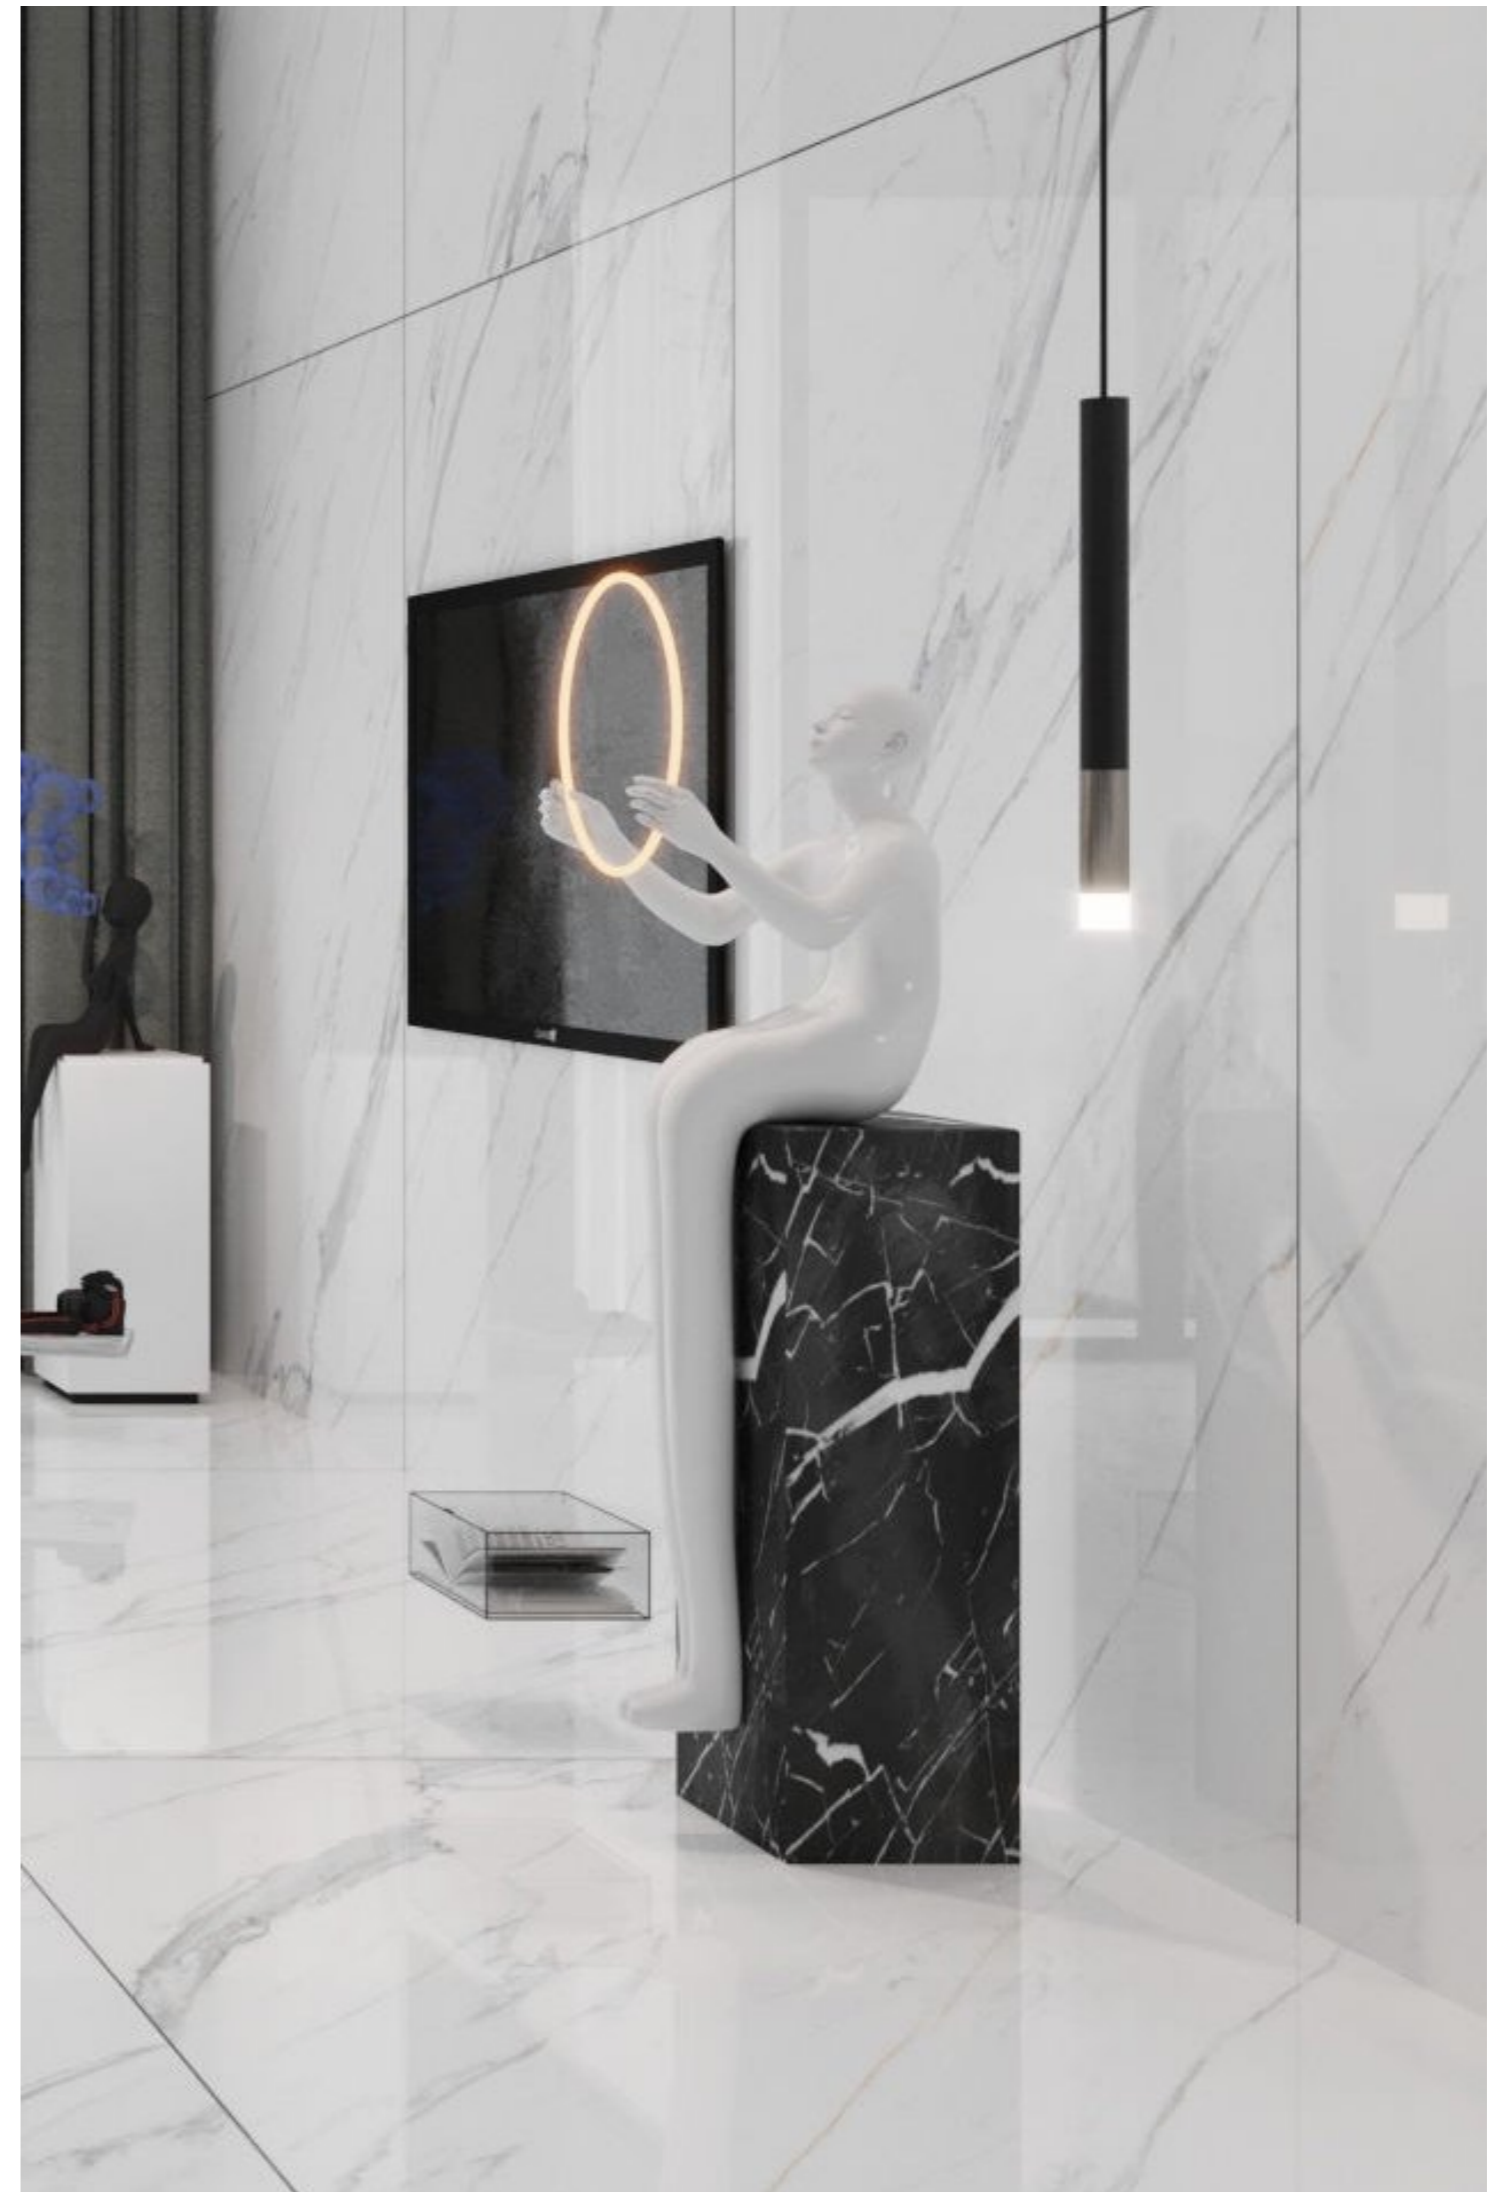

# Romania Beige

AVAILABLE SURFACE:

**POLISHED SURFACE**  
**FAB SURFACE**

→ CLASSIC & CONTEMPORARY

ROMANIA  
BEIGE

# Romania Grey

AVAILABLE SURFACE:

**POLISHED SURFACE**  
**FAB SURFACE**

→ CLASSIC & CONTEMPORARY

**ROMANIA**  
GREY

**ENDLESS DESIGN**

# Royal Statuario

AVAILABLE SURFACE:  
**POLISHED SURFACE**

→ CLASSIC & CONTEMPORARY

**ROYAL**  
STATUARIO

# Rubico Dove

AVAILABLE SURFACE:  
**POLISHED SURFACE**

→ CLASSIC & CONTEMPORARY

→ STAMP EDITION

**RUBICO**  
DOVE

→ THE FEEL OF REAL MARBLE

120X180CM, POLISHED ←