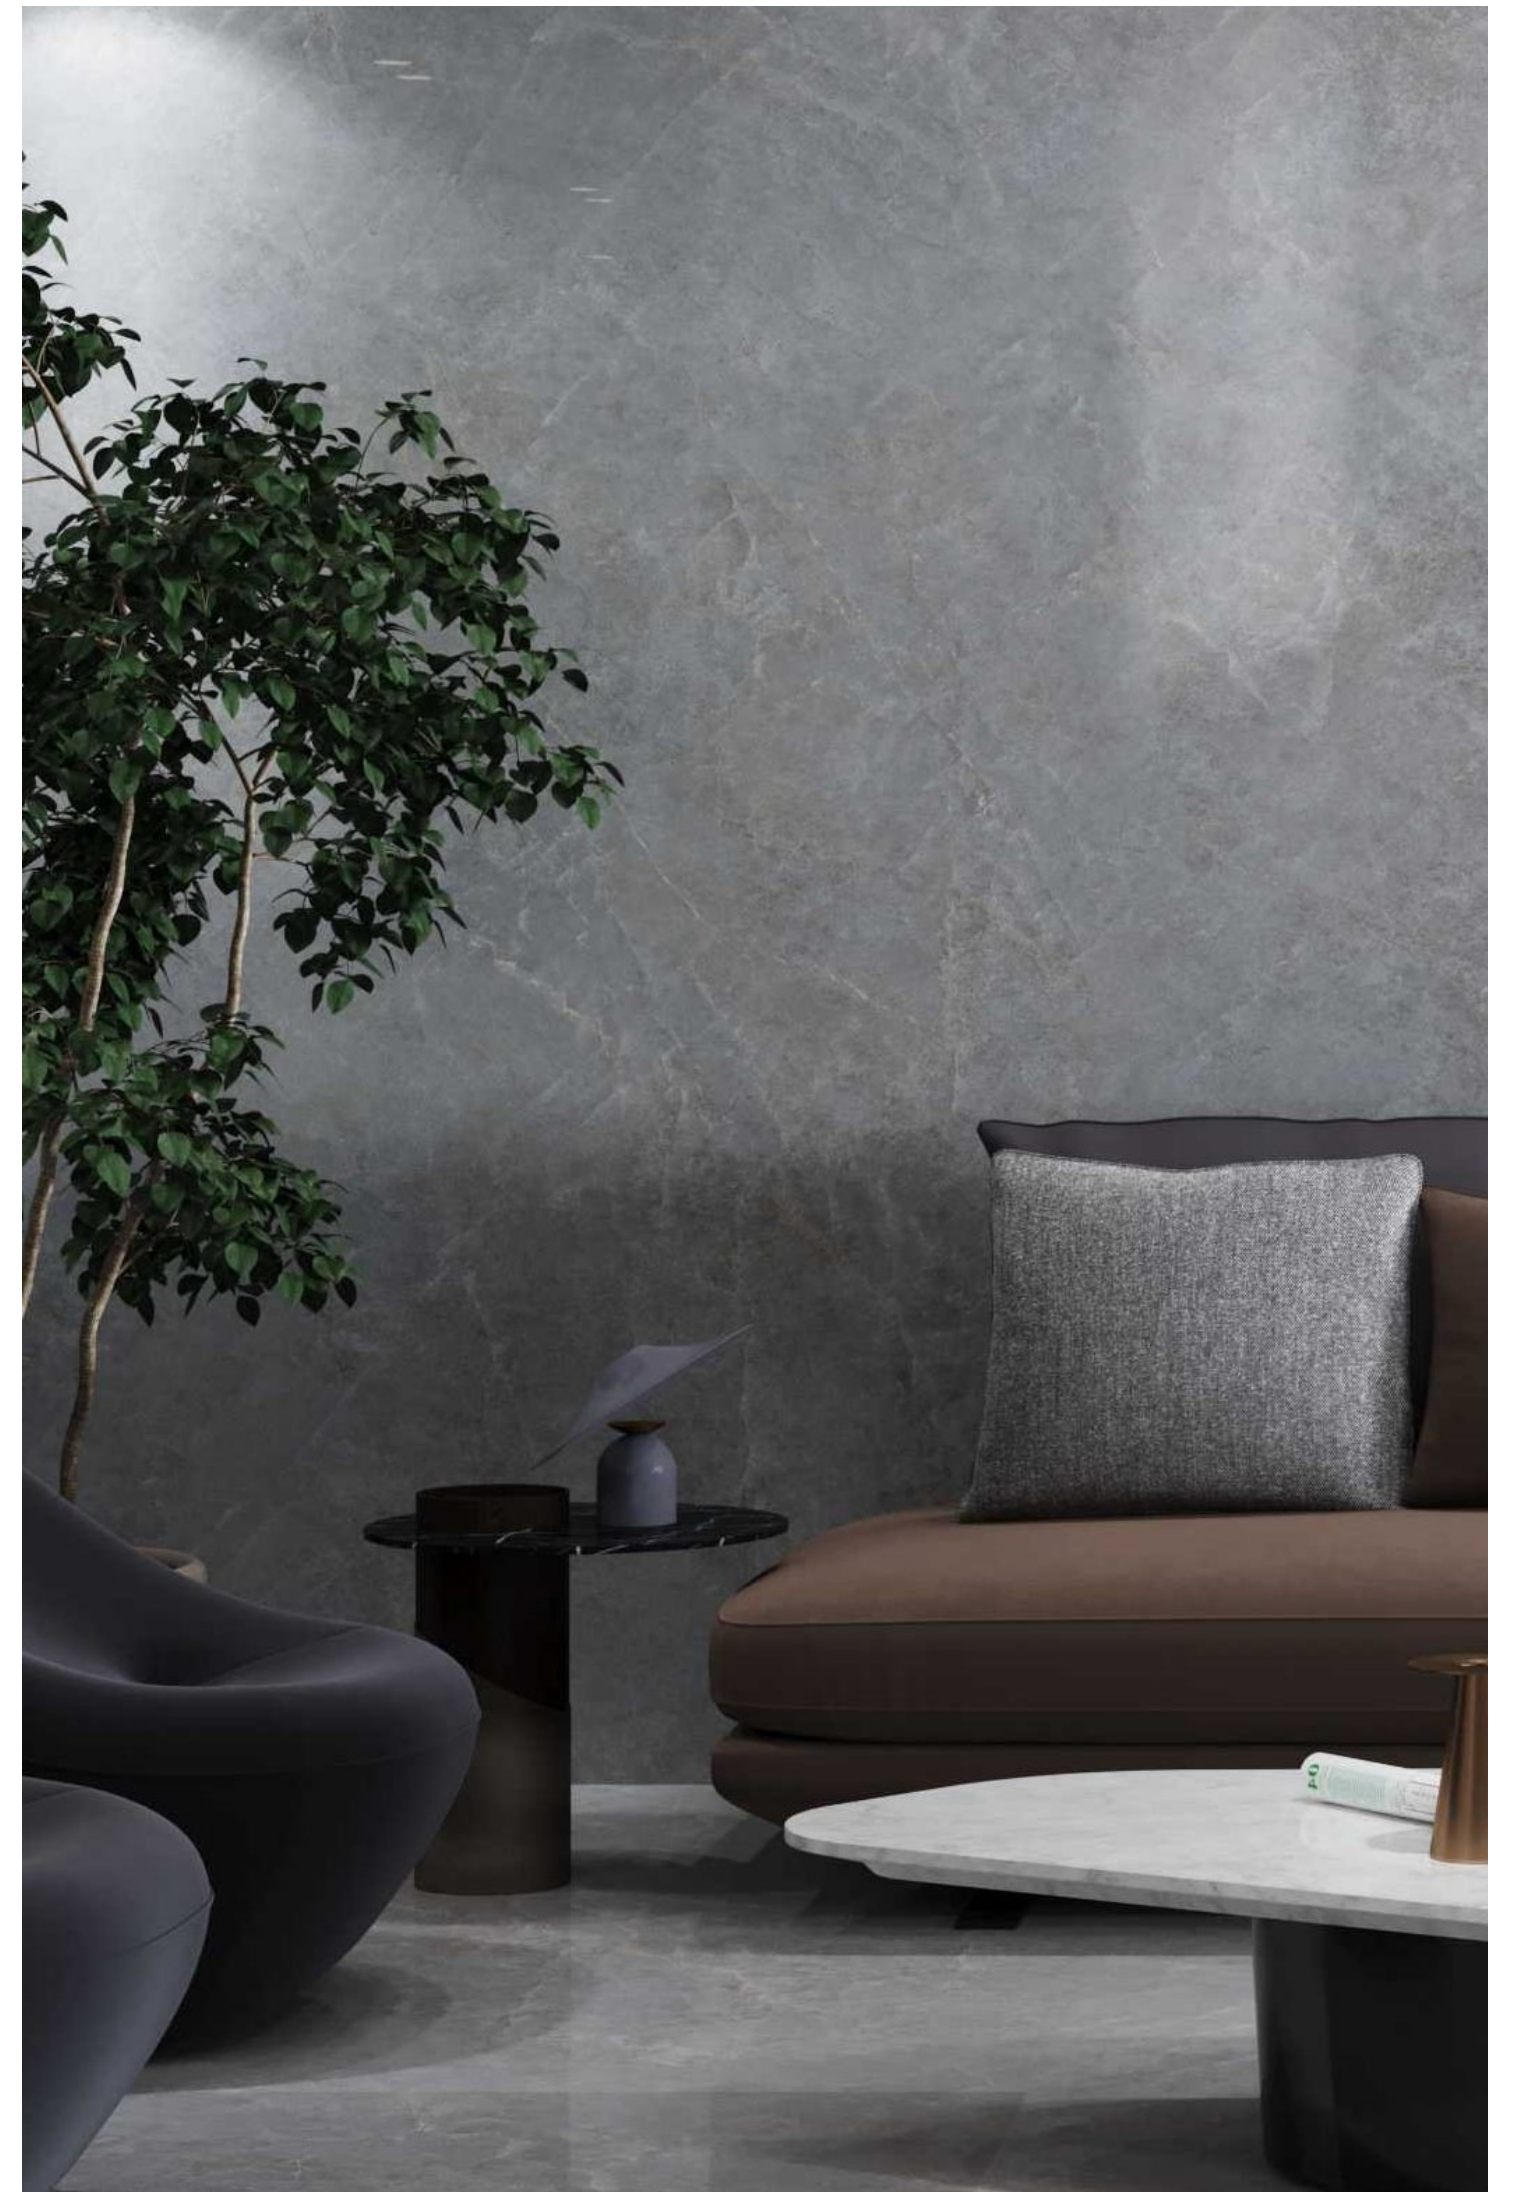

# Casa Grey

AVAILABLE SURFACE:  
**POLISHED SURFACE**

→ CLASSIC & CONTEMPORARY

→ STAMP EDITION

**CASA**  
GREY

**ENDLESS DESIGN**

→ THE FEEL OF REAL MARBLE

120X180CM, POLISHED ←