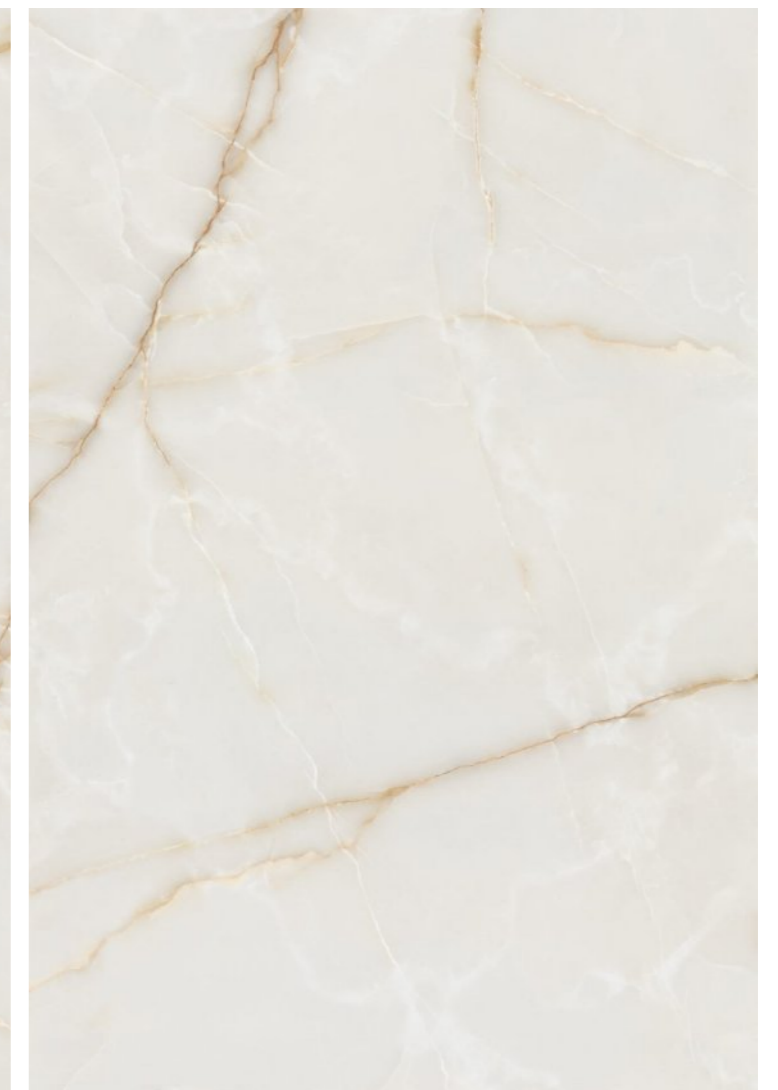

# Onyx Saffron

AVAILABLE SURFACE:  
**POLISHED SURFACE**

→ CLASSIC & CONTEMPORARY

ONYX  
SAFFRON

# Rivera Grey

AVAILABLE SURFACE:  
**POLISHED SURFACE**

→ CLASSIC & CONTEMPORARY

→ STAMP EDITION

**RIVERA**  
GREY

→ THE FEEL OF REAL MARBLE

120X180CM, POLISHED ←