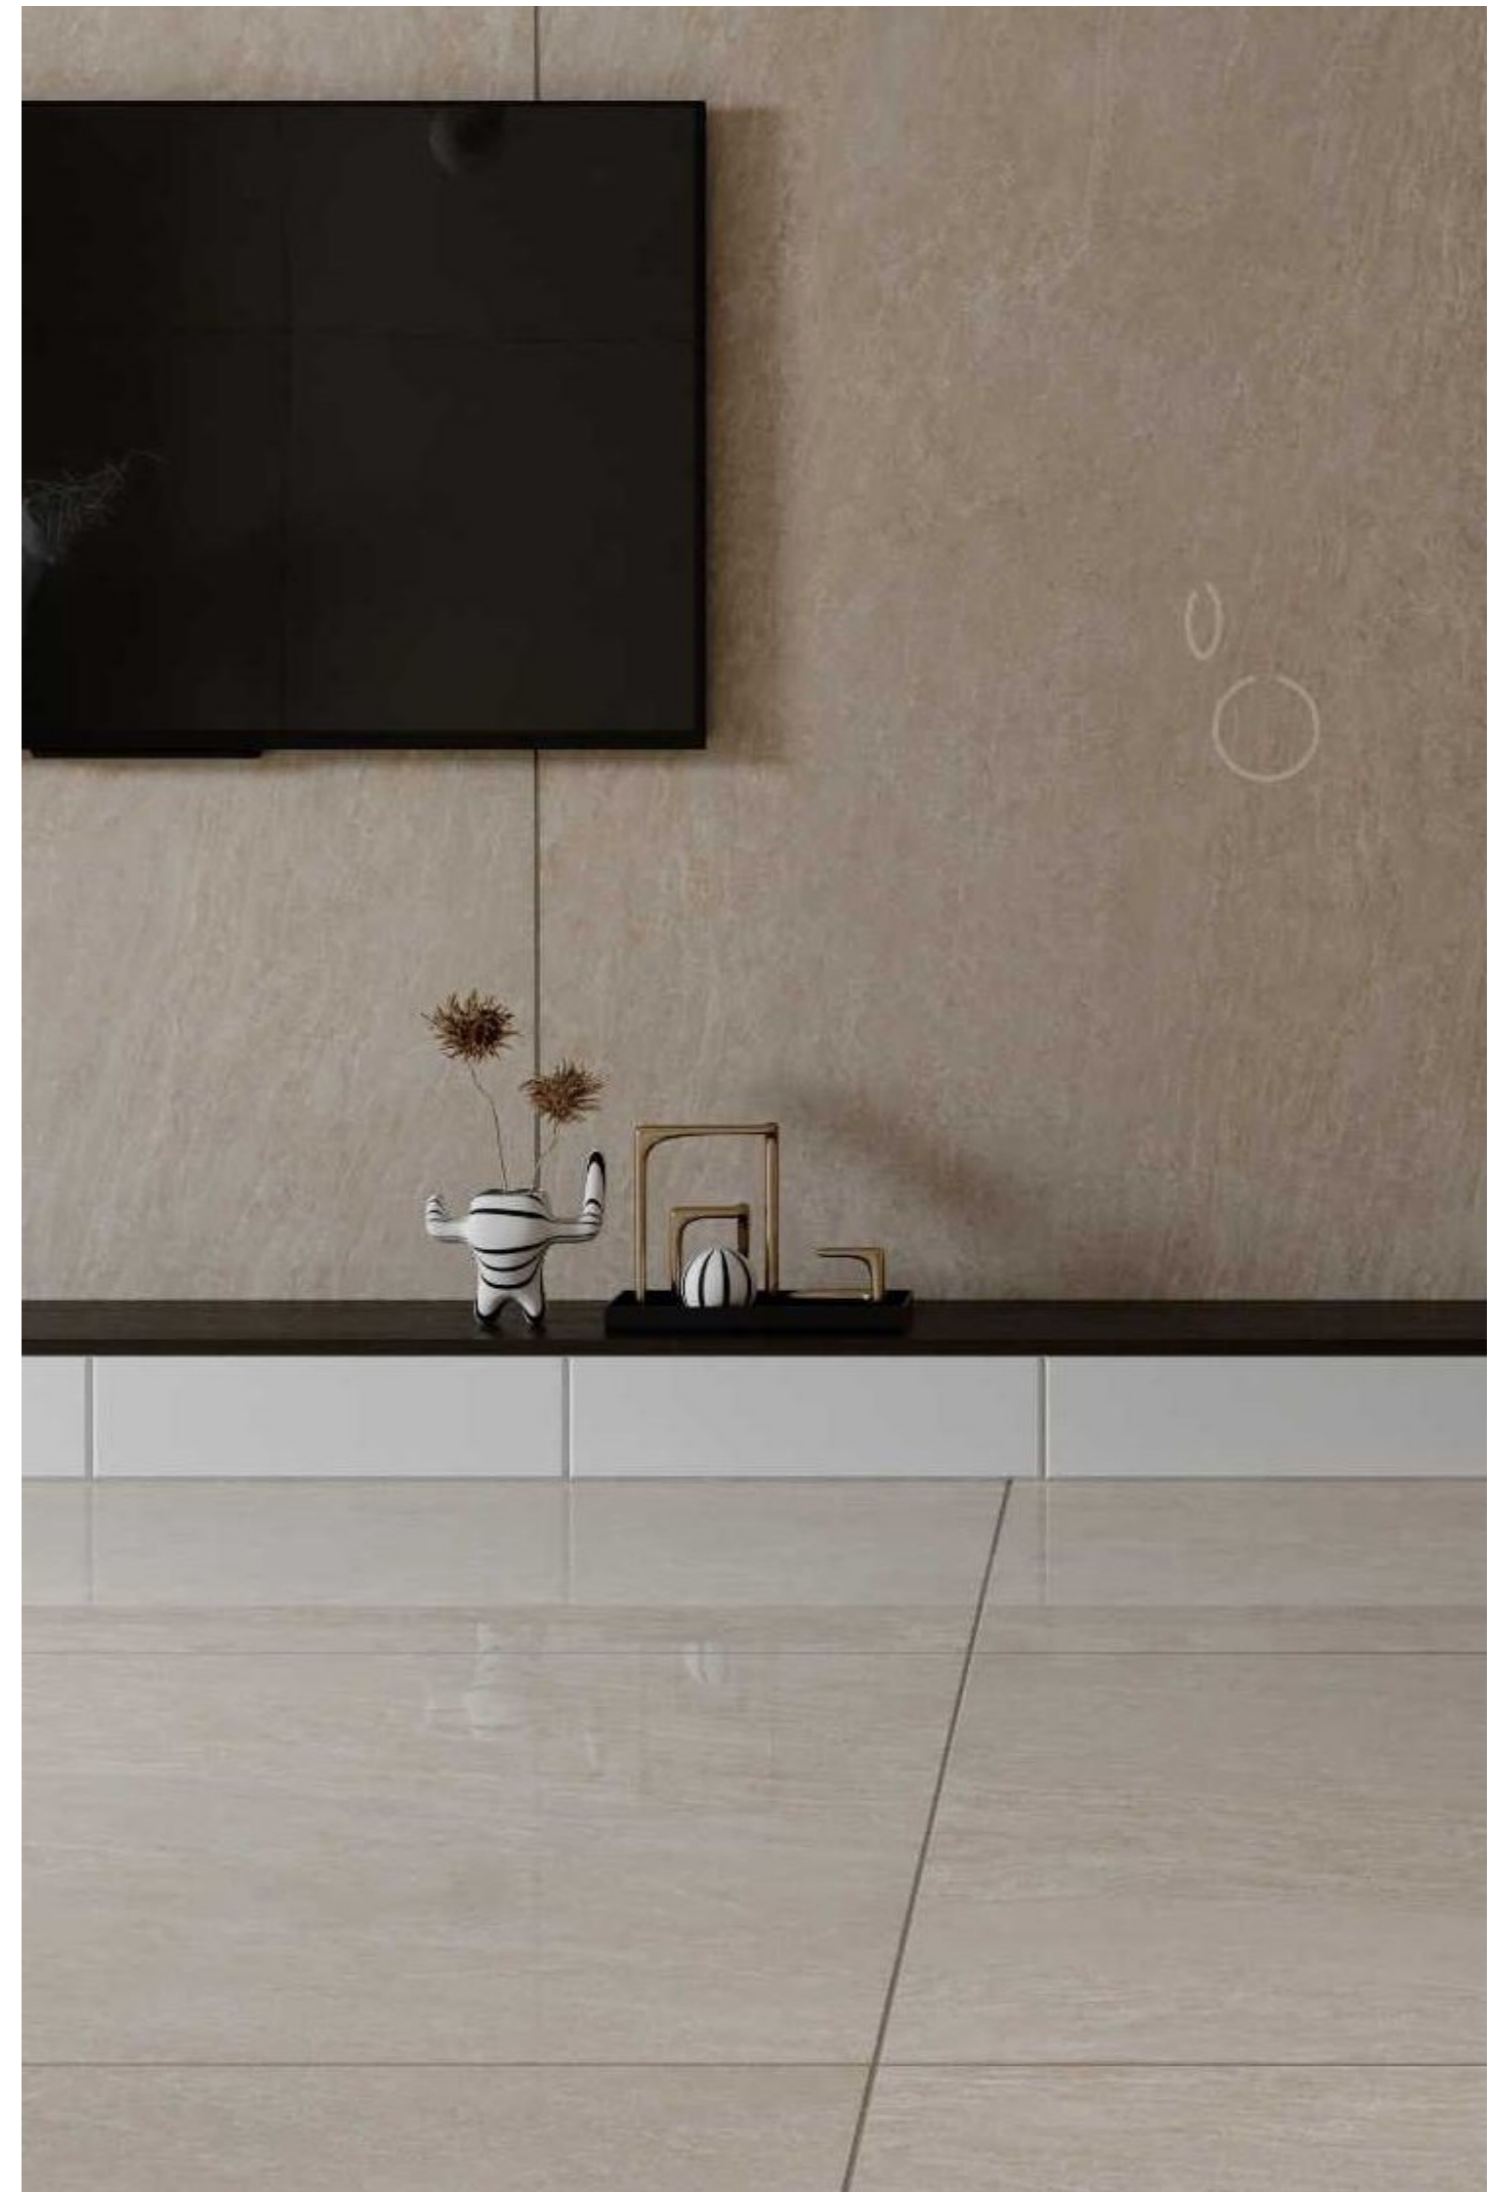

# Era White

AVAILABLE SURFACE:  
**POLISHED SURFACE**

→ CLASSIC & CONTEMPORARY

→ STAMP EDITION

ERA  
WHITE

→ THE FEEL OF REAL MARBLE

120X180CM, POLISHED ←

# Fusion Beige

AVAILABLE SURFACE:  
**POLISHED SURFACE**

→ CLASSIC & CONTEMPORARY

**FUSION**  
BEIGE