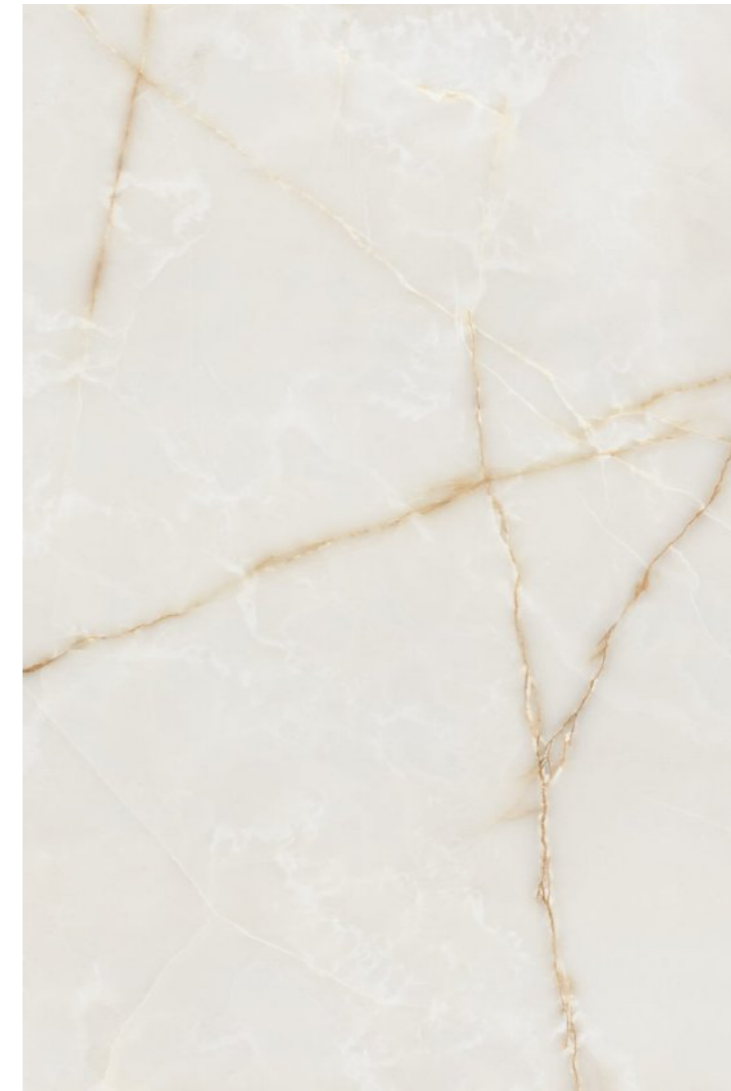

# Nuvola Grey

AVAILABLE SURFACE:  
**POLISHED SURFACE**

→ CLASSIC & CONTEMPORARY

→ STAMP EDITION

**NUVOLA**  
GREY

→ THE FEEL OF REAL MARBLE

120X180CM, POLISHED ←

# Onyx Saffron

AVAILABLE SURFACE:  
**POLISHED SURFACE**

→ CLASSIC & CONTEMPORARY

ONYX  
SAFFRON