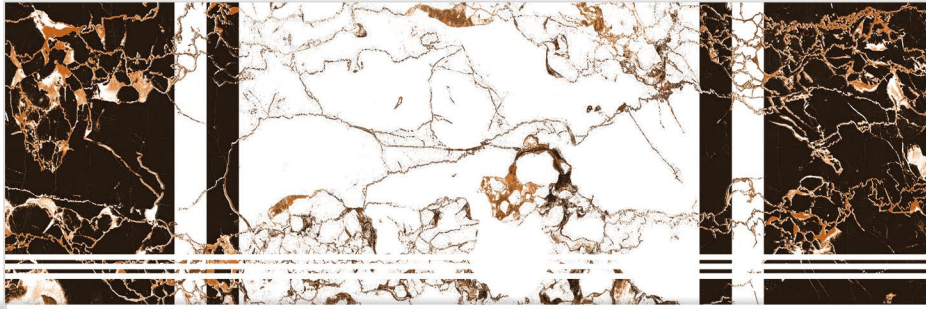

RISER

Plain Series

STEP - 300X900mm RISER - 200X900mm

CZ - 9007

 STEP-300X900MM | RISER-200X900MM

CZ - 9008

Finish : Matt

STEP