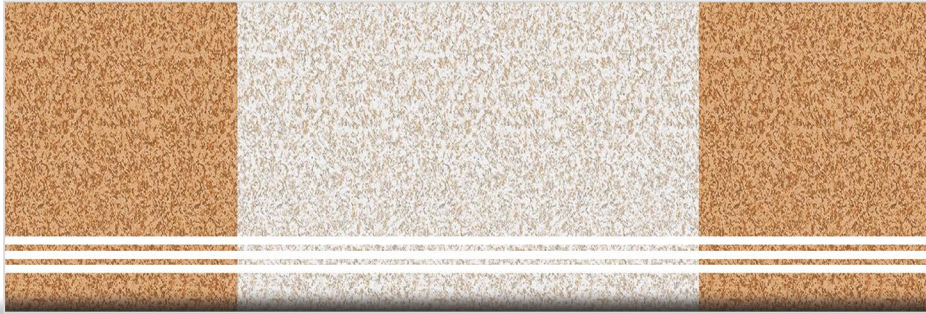

CZ - 9010

Finish : Matt

STEP