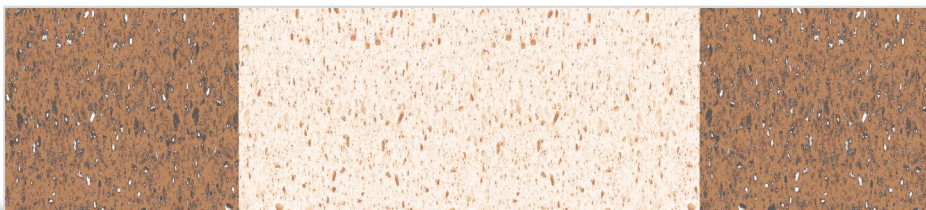

CZ - 9009

Finish : Matt

STEP