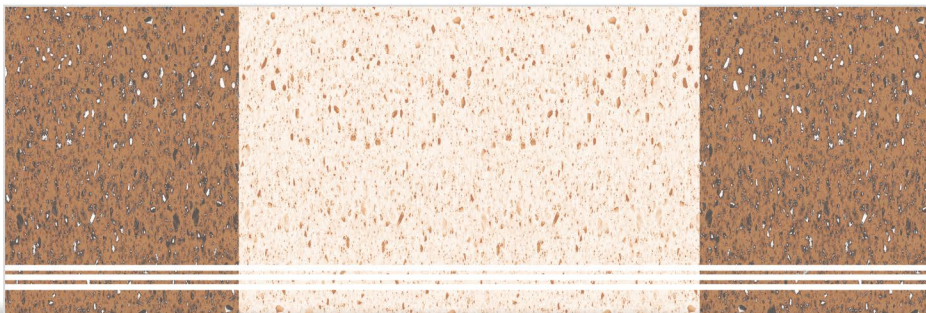

CZ - 9009

Finish : Matt

STEP