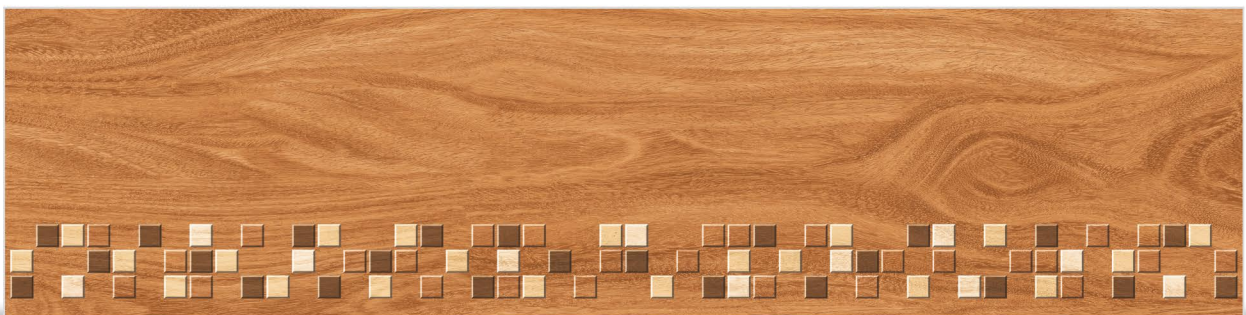

CZ - 302

Finish : Matt

STEP