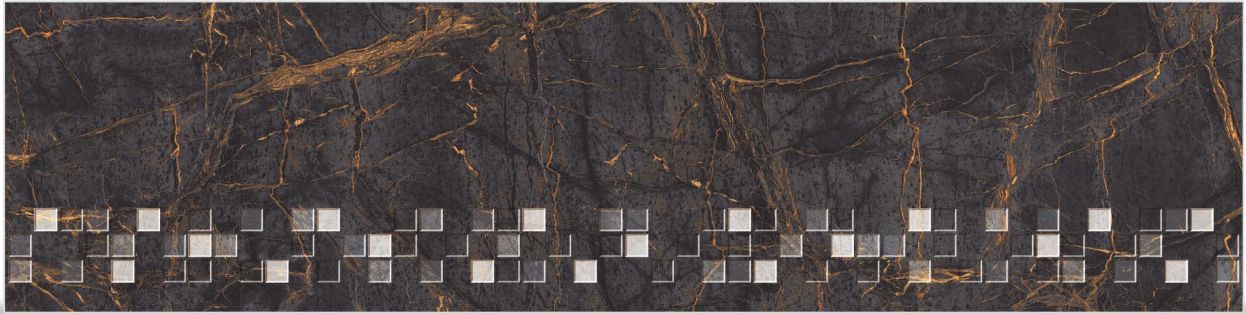

STEP

RISER

CZ - 303

 STEP-300X1200MM | RISER-200X1200MM

CZ - 305-B

Finish : Matt

STEP

RISER