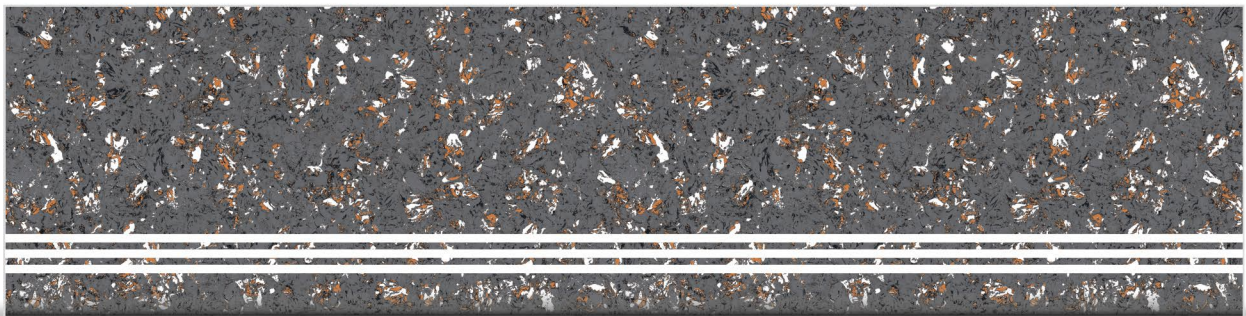

CZ - 05

Finish : Matt

STEP