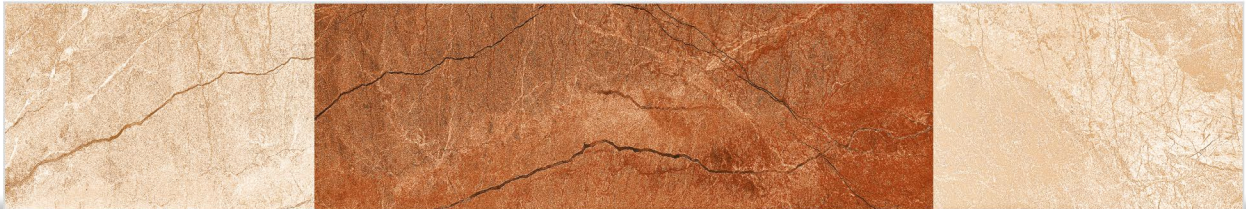

Plain Series

STEP - 300X1200mm RISER - 200X1200mm

CZ - 12005

 STEP-300X1200MM | RISER-200X1200MM

CZ - 12009

Finish : Matt

STEP

RISER